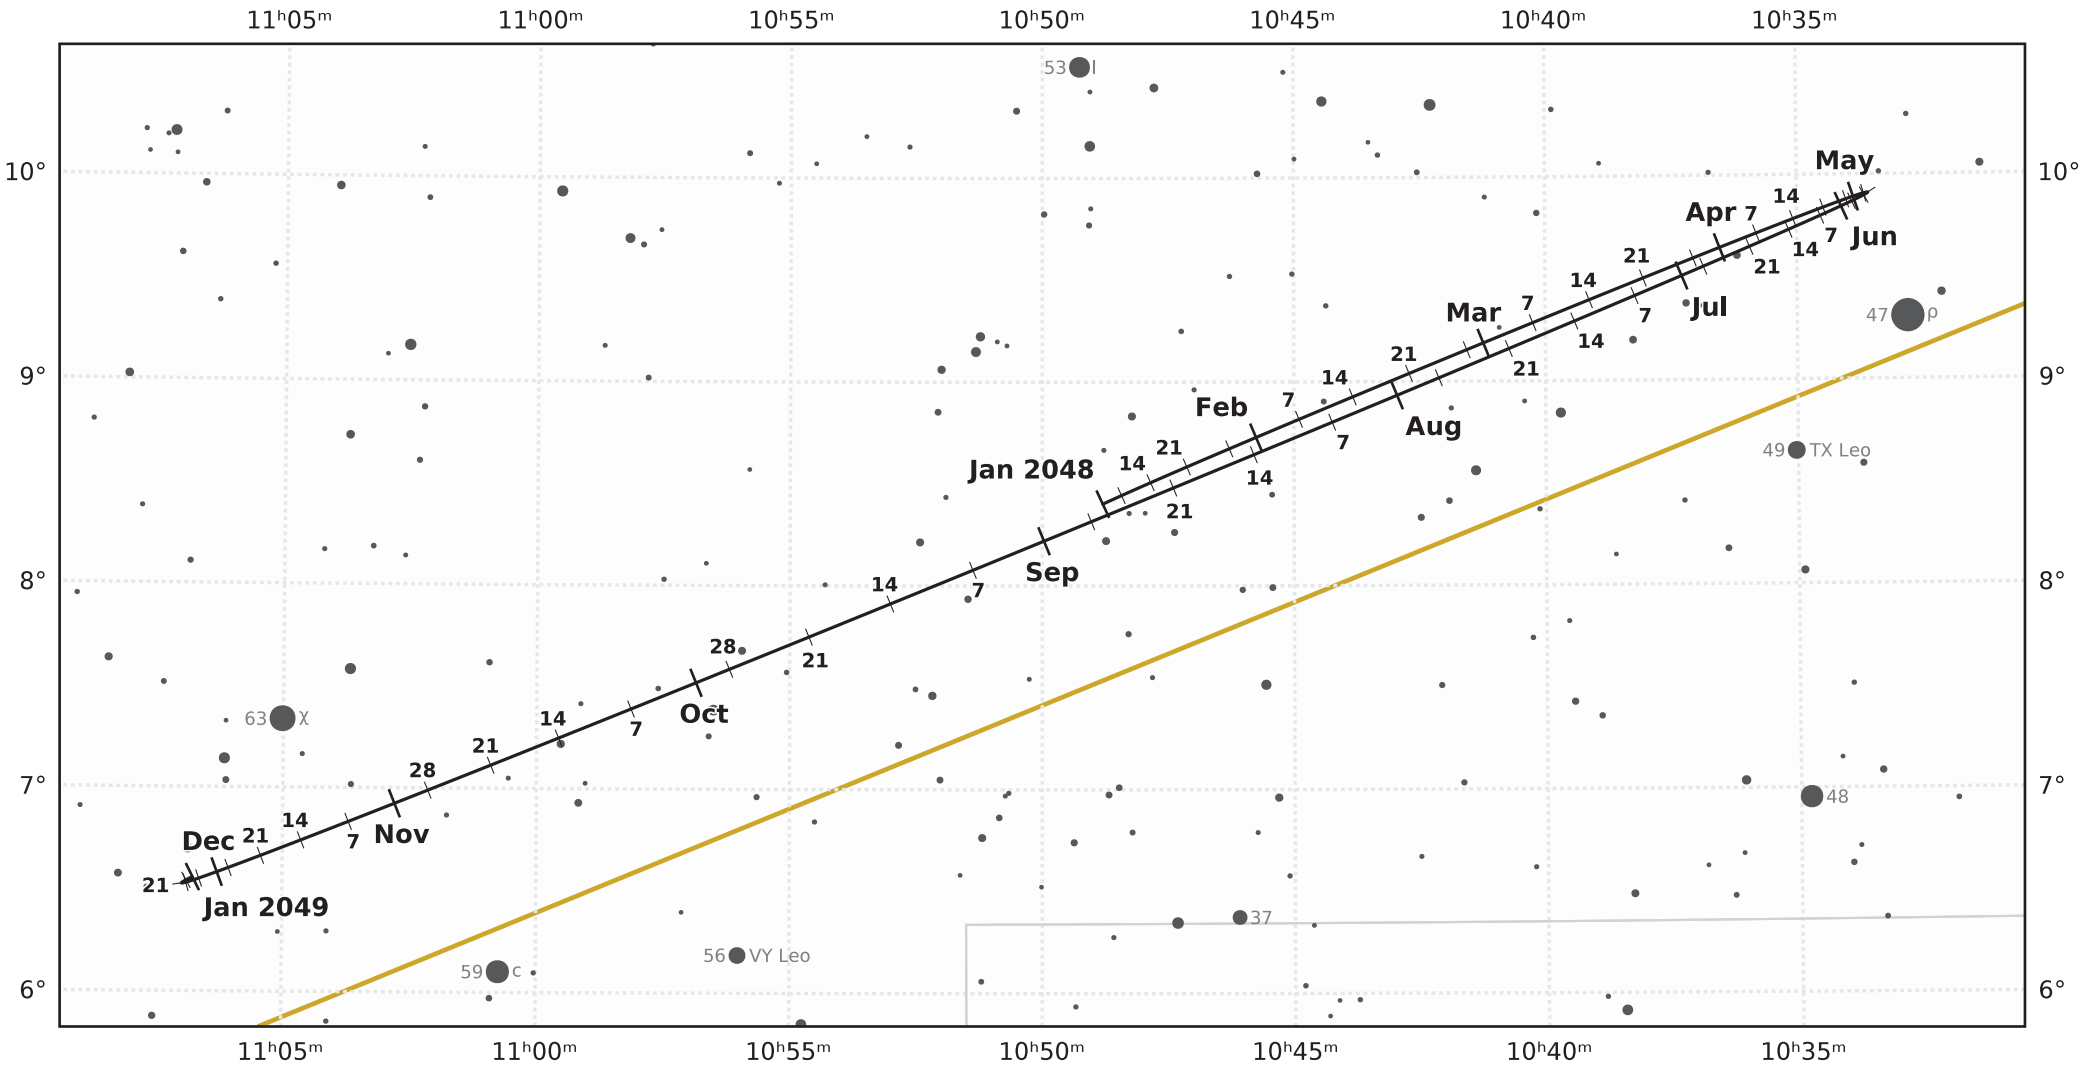

# The path of Uranus in 2048

© Dominic Ford 2011–2021. Downloaded from <https://in-the-sky.org>

- The Equator
- Ecliptic Plane
- Galactic Plane