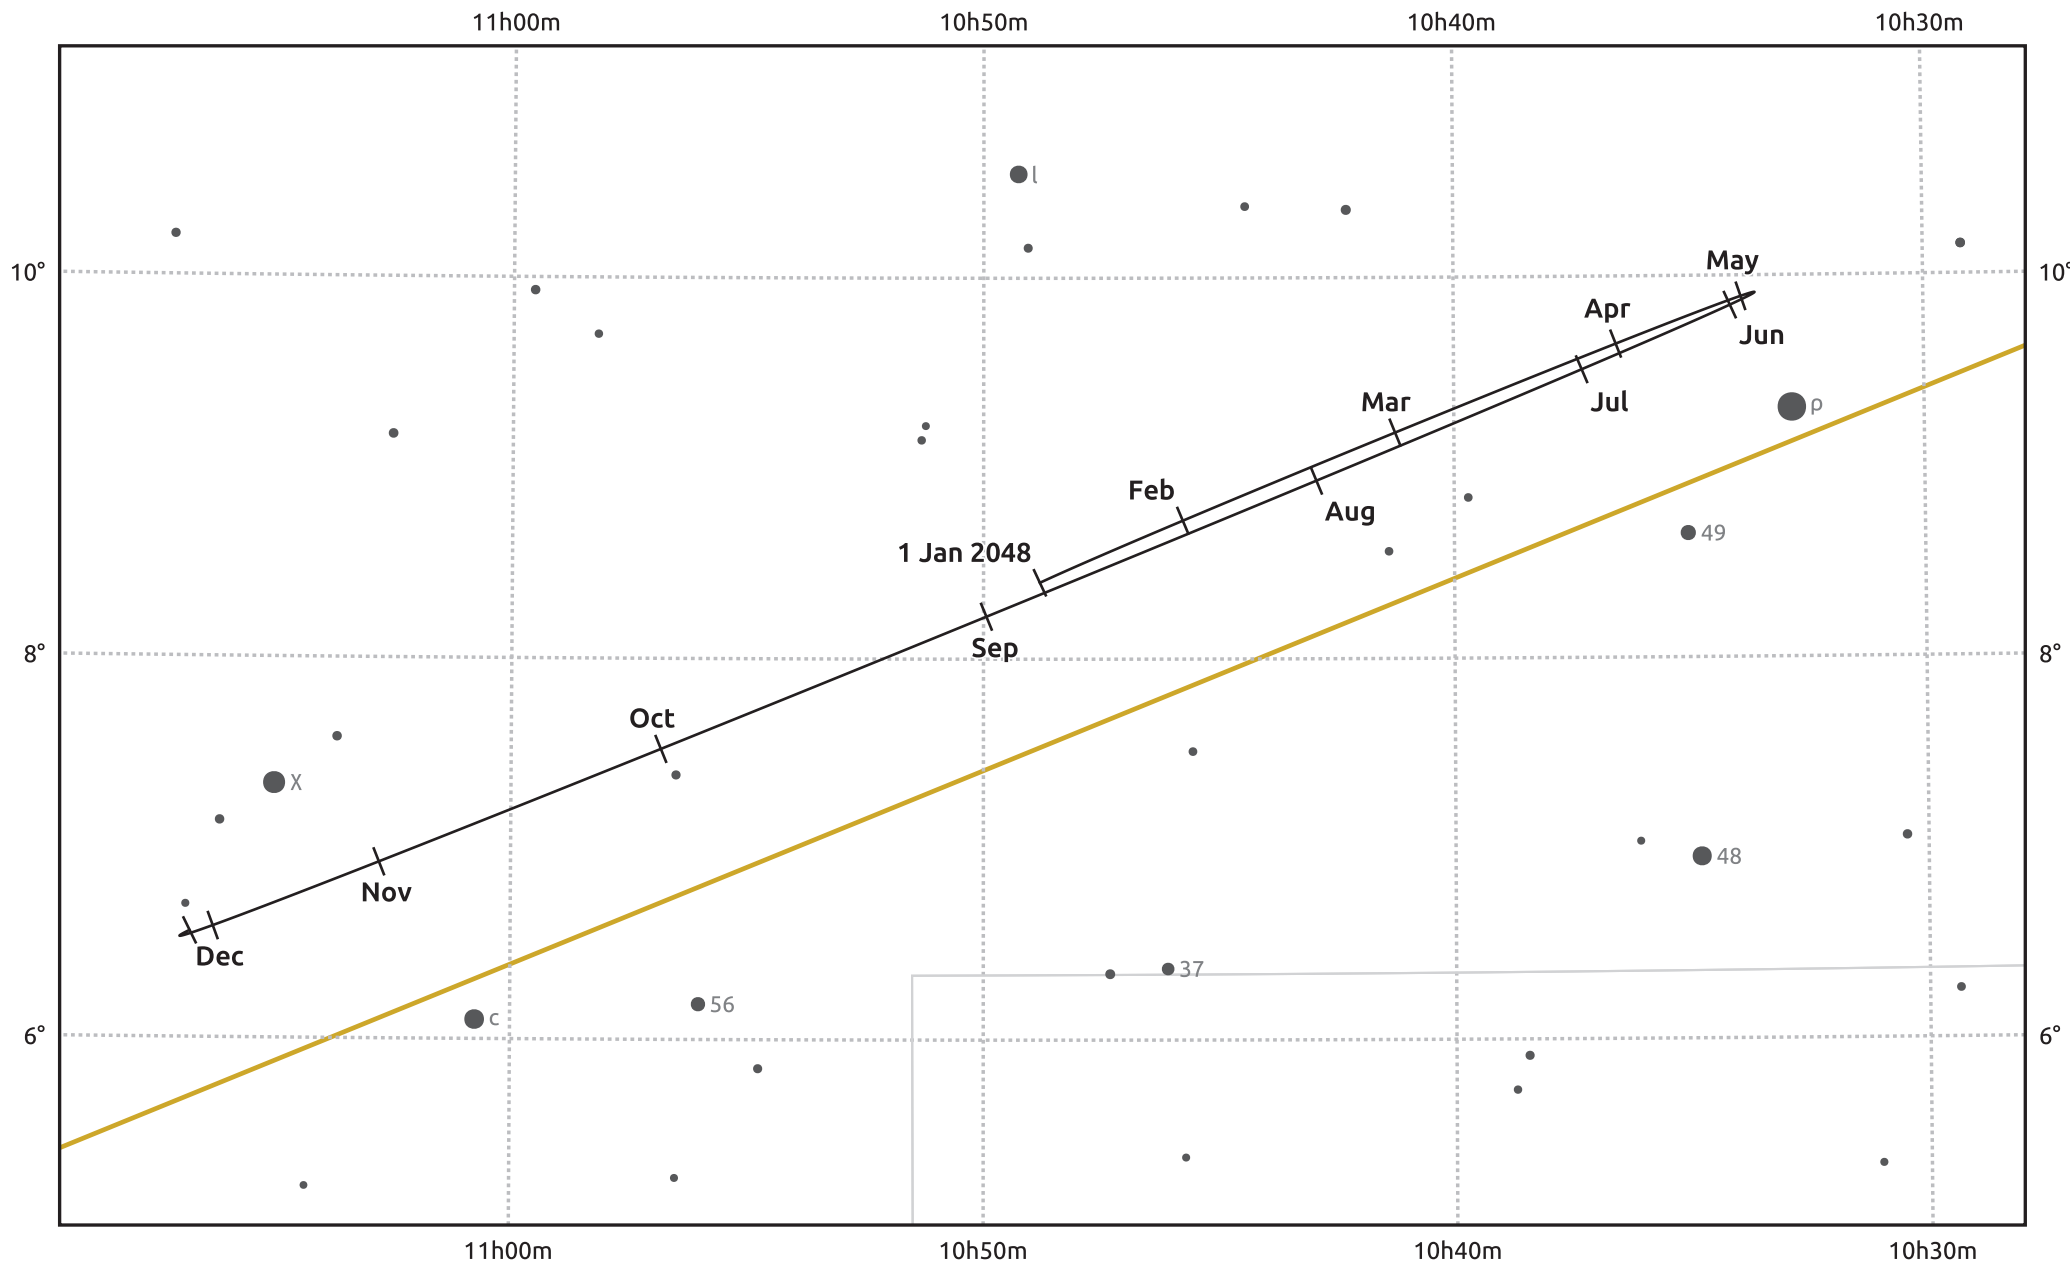

The path of Uranus in 2048

© Dominic Ford 2011–2025. Date markers placed at midnight UTC. Downloaded from <https://in-the-sky.org>

Magnitude scale: • 8.0 • 7.0 • 6.0 • 5.0 • 4.0 • 3.0

— Ecliptic Plane

-  Galaxy
-  Bright nebula
-  Open cluster
-  Globular cluster
-  Planetary nebula

Date	Mag	Angular size
2048 Jan 1	5.4	4.0"
2048 Apr 1	5.3	4.0"
2048 Jul 1	5.5	3.7"
2048 Oct 1	5.6	3.7"
2049 Jan 1	5.4	3.9"