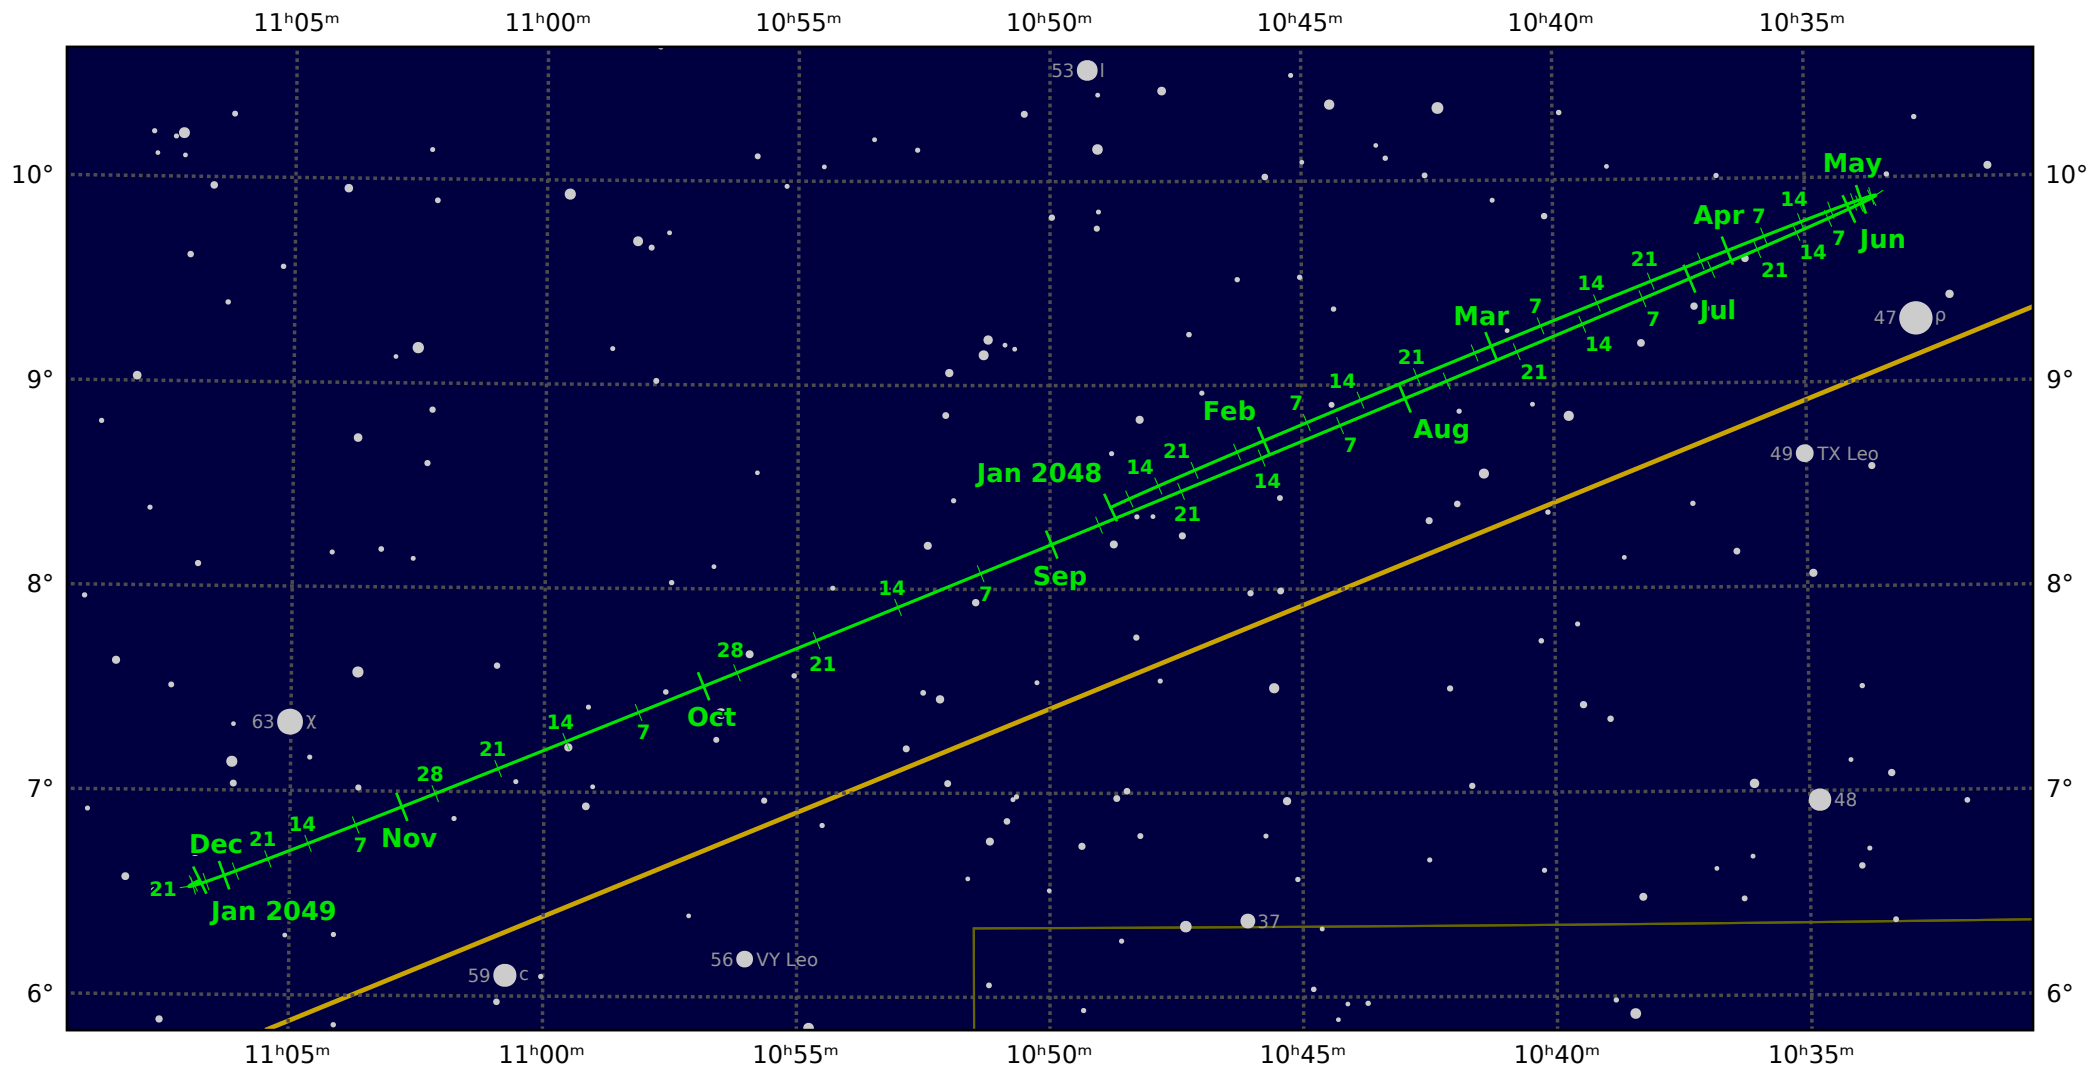

# The path of Uranus in 2048

© Dominic Ford 2011-2021. Downloaded from <https://in-the-sky.org>

Magnitude scale: •10.0 •9.5 •9.0 •8.5 •8.0 •7.5 •7.0 •6.5 •6.0 •5.5 •5.0 •4.5 •4.0 •3.5

— Ecliptic Plane — Galactic Plane