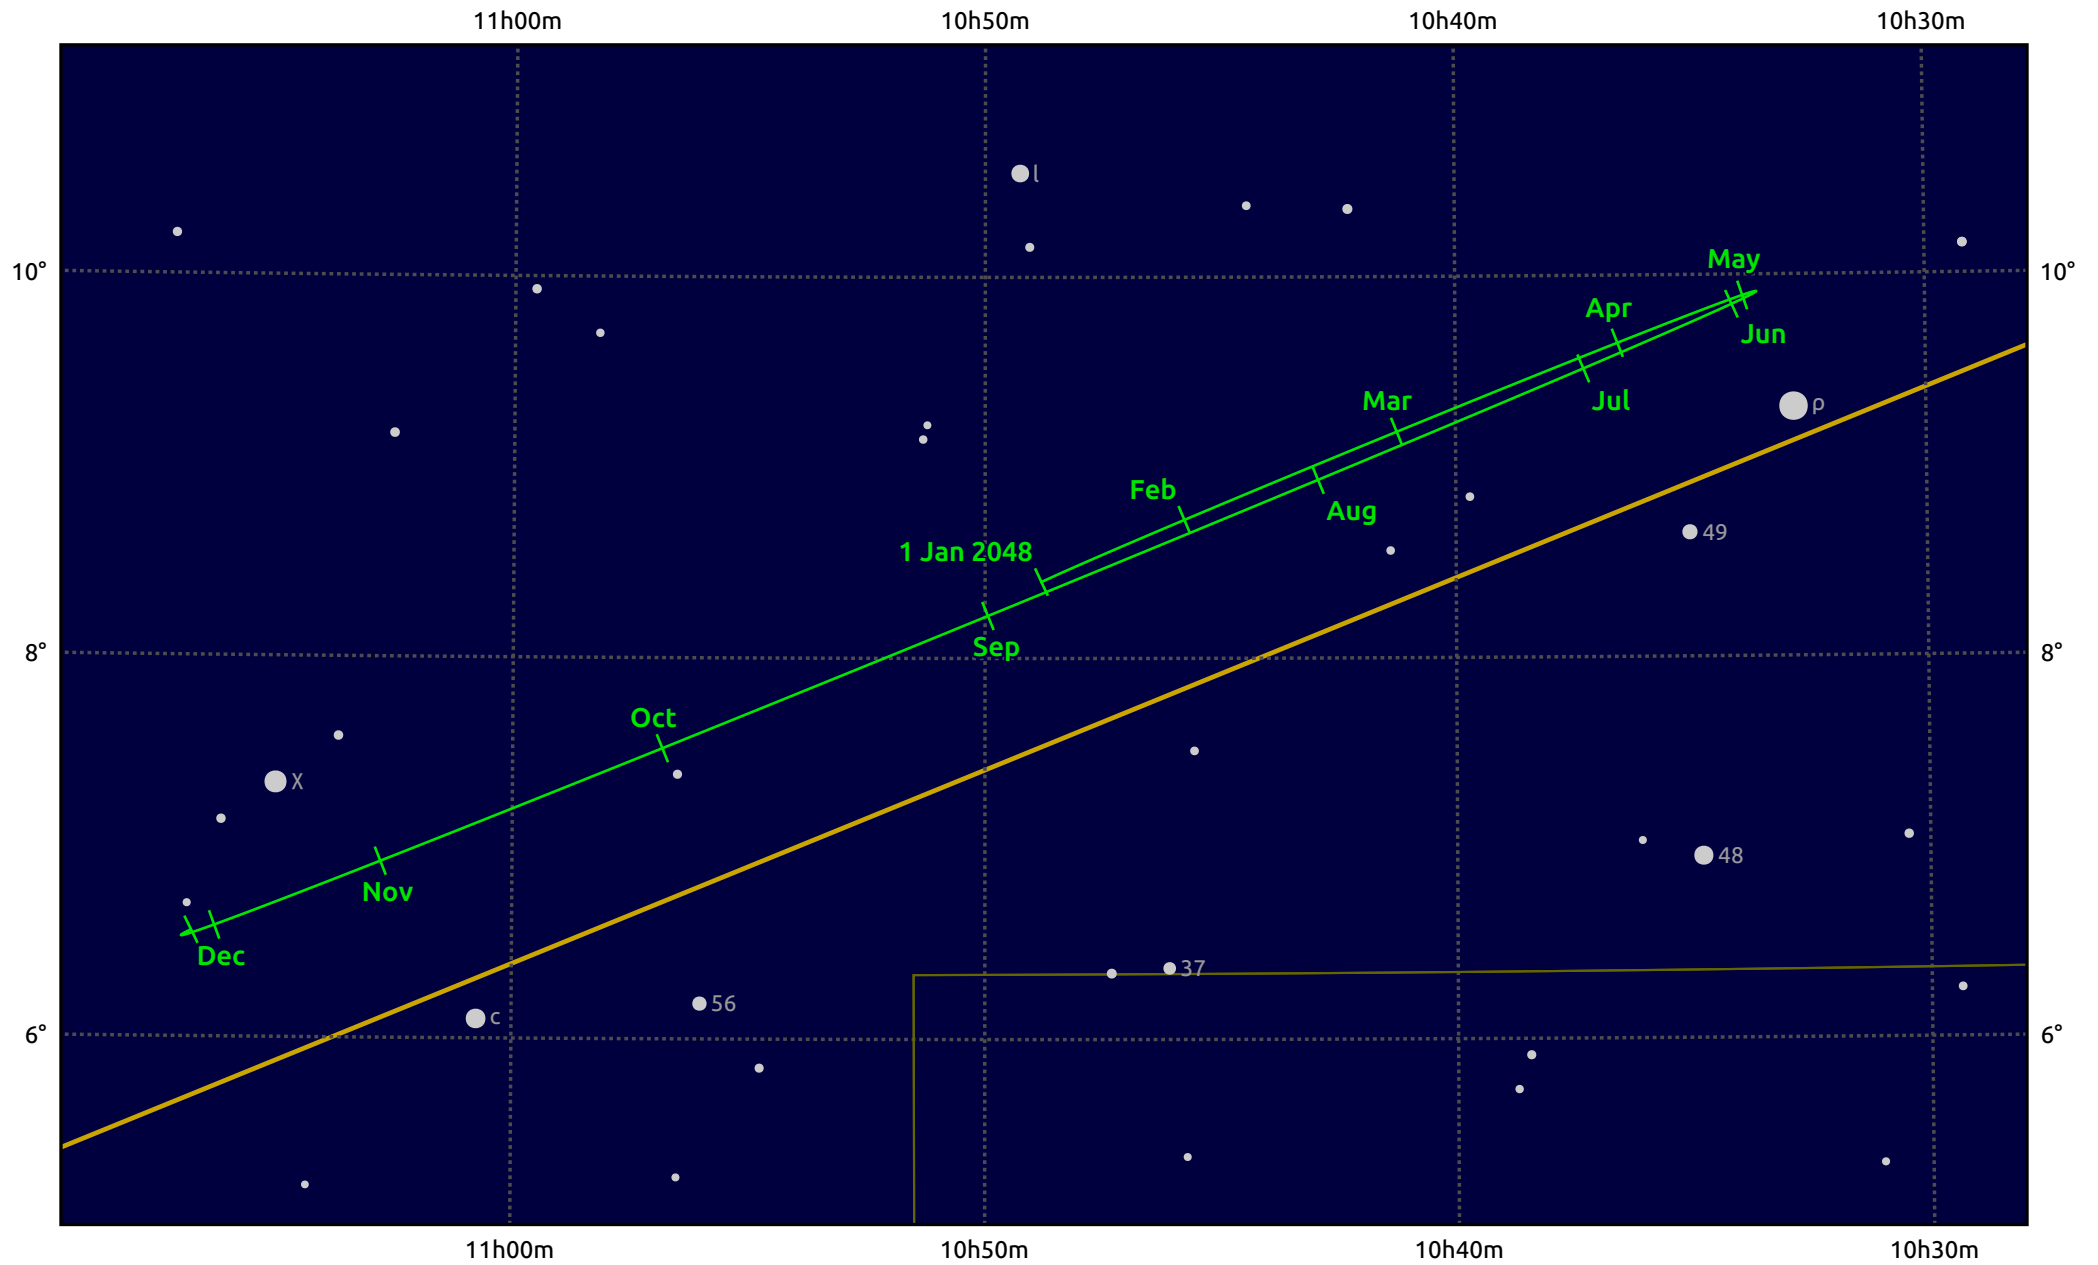

The path of Uranus in 2048

© Dominic Ford 2011–2025. Date markers placed at midnight UTC. Downloaded from <https://in-the-sky.org>

Magnitude scale: • 8.0 • 7.0 • 6.0 • 5.0 • 4.0 • 3.0

— Ecliptic Plane

● Galaxy
 ■ Bright nebula
 ● Open cluster
 ⊕ Globular cluster
 ◆ Planetary nebula

Date	Mag	Angular size
2048 Jan 1	5.4	4.0"
2048 Apr 1	5.3	4.0"
2048 Jul 1	5.5	3.7"
2048 Oct 1	5.6	3.7"
2049 Jan 1	5.4	3.9"