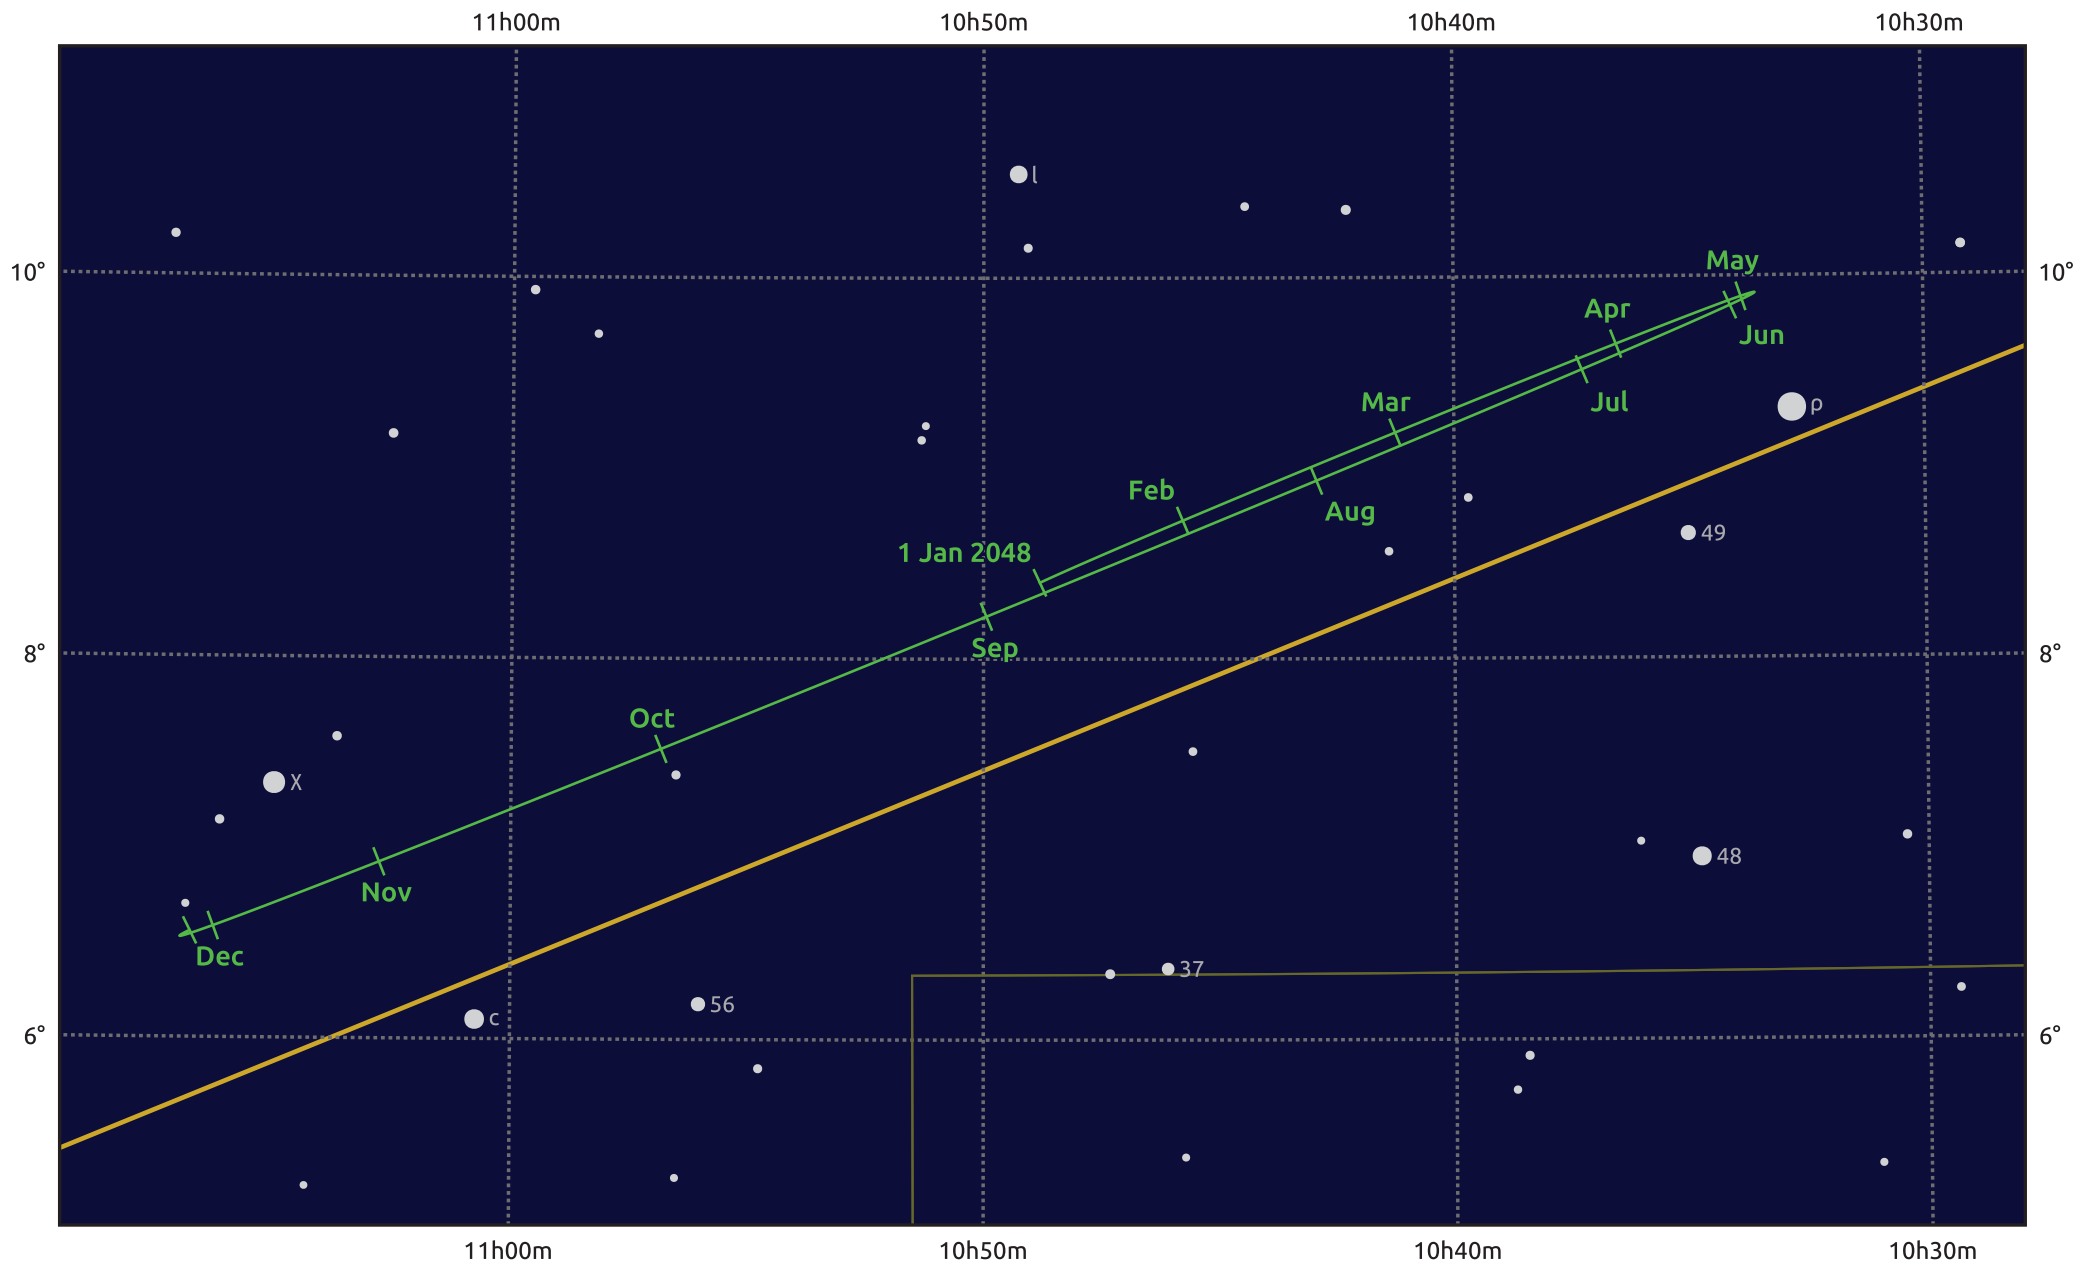

# The path of Uranus in 2048

© Dominic Ford 2011–2025. Date markers placed at midnight UTC. Downloaded from <https://in-the-sky.org>

Magnitude scale: ● 8.0 ● 7.0 ● 6.0 ● 5.0 ● 4.0 ● 3.0

— Ecliptic Plane

-  Galaxy
-  Bright nebula
-  Open cluster
-  Globular cluster
-  Planetary nebula

| Date       | Mag | Angular size |
|------------|-----|--------------|
| 2048 Jan 1 | 5.4 | 4.0"         |
| 2048 Apr 1 | 5.3 | 4.0"         |
| 2048 Jul 1 | 5.5 | 3.7"         |
| 2048 Oct 1 | 5.6 | 3.7"         |
| 2049 Jan 1 | 5.4 | 3.9"         |