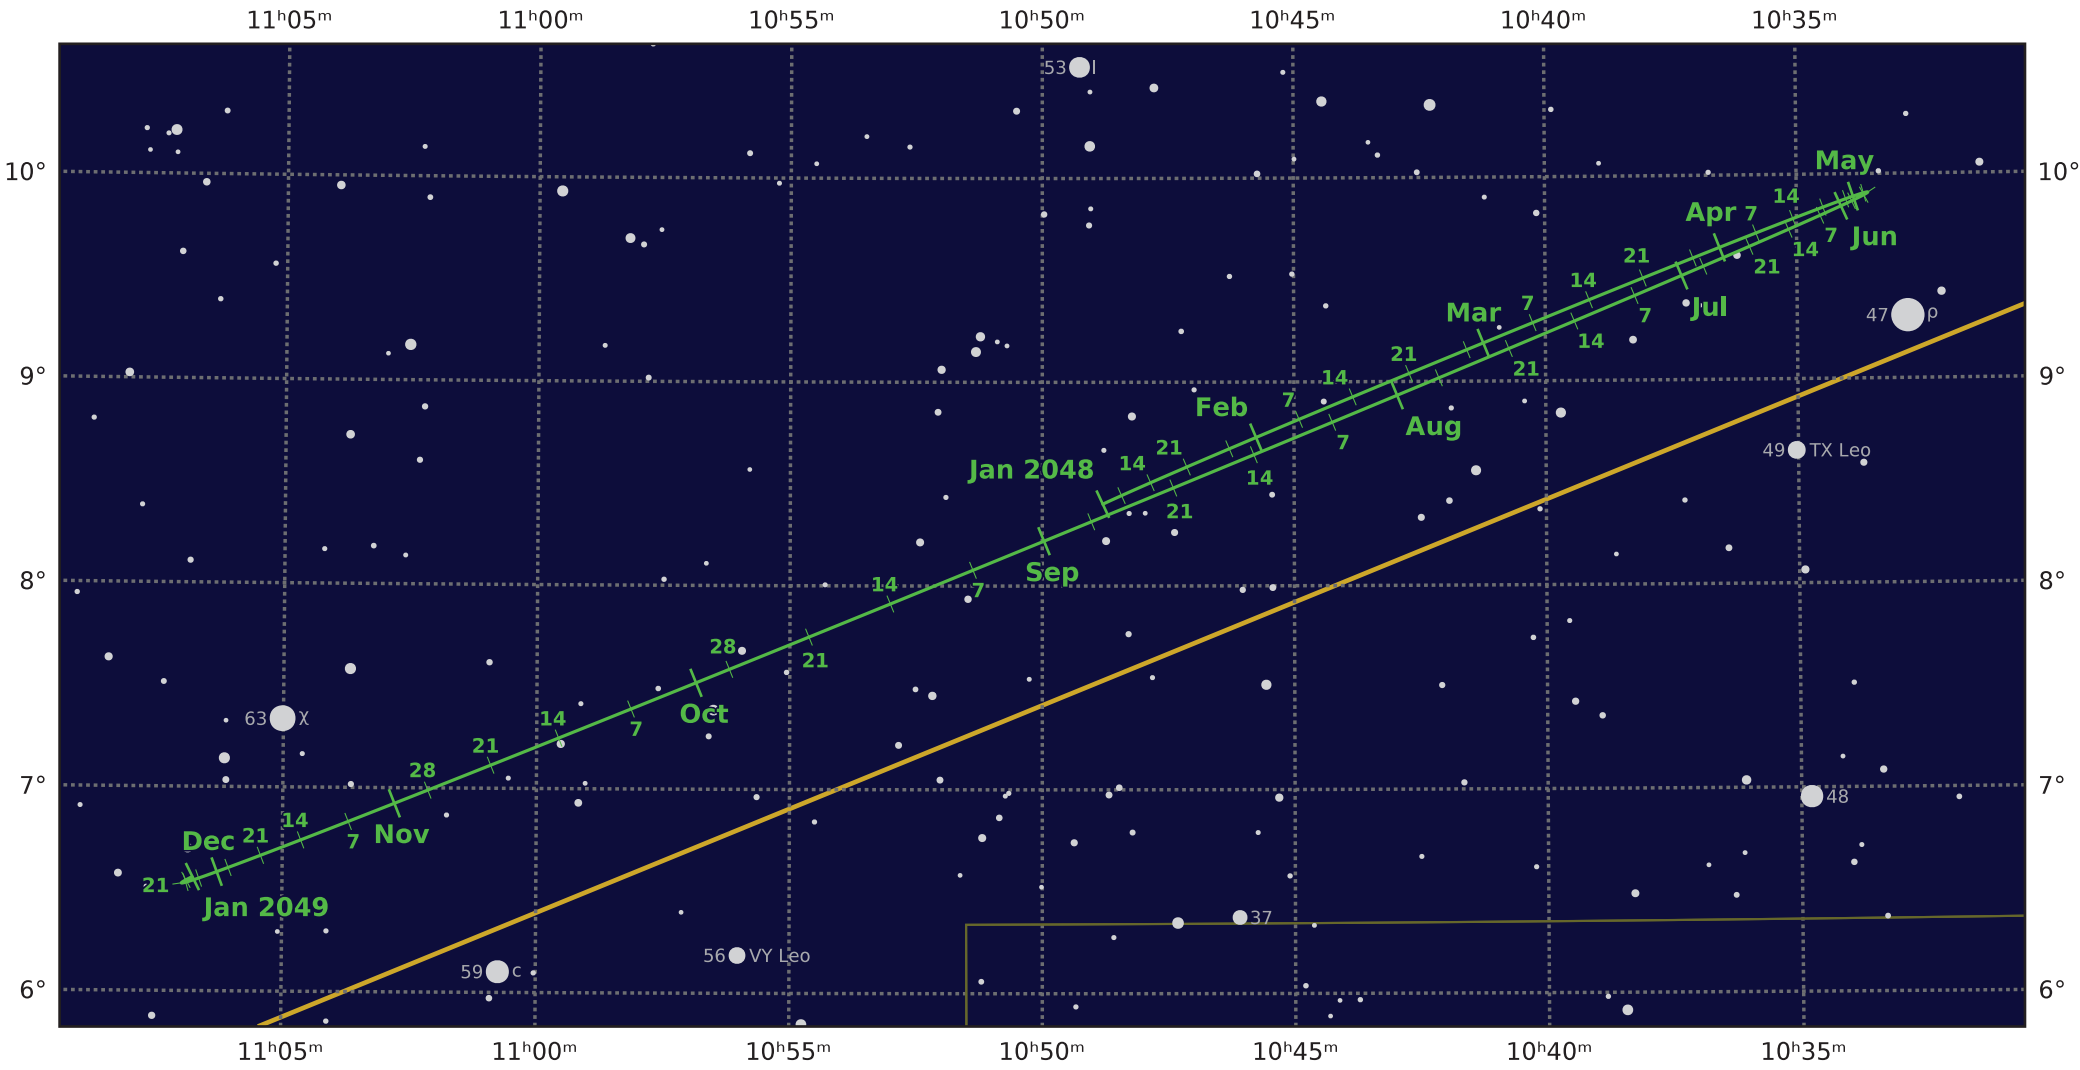

The path of Uranus in 2048

© Dominic Ford 2011–2021. Downloaded from <https://in-the-sky.org>

Magnitude scale: •10.0 •9.5 •9.0 •8.5 •8.0 •7.5 •7.0 •6.5 •6.0 •5.5 •5.0 •4.5 •4.0 •3.5

— Ecliptic Plane — Galactic Plane