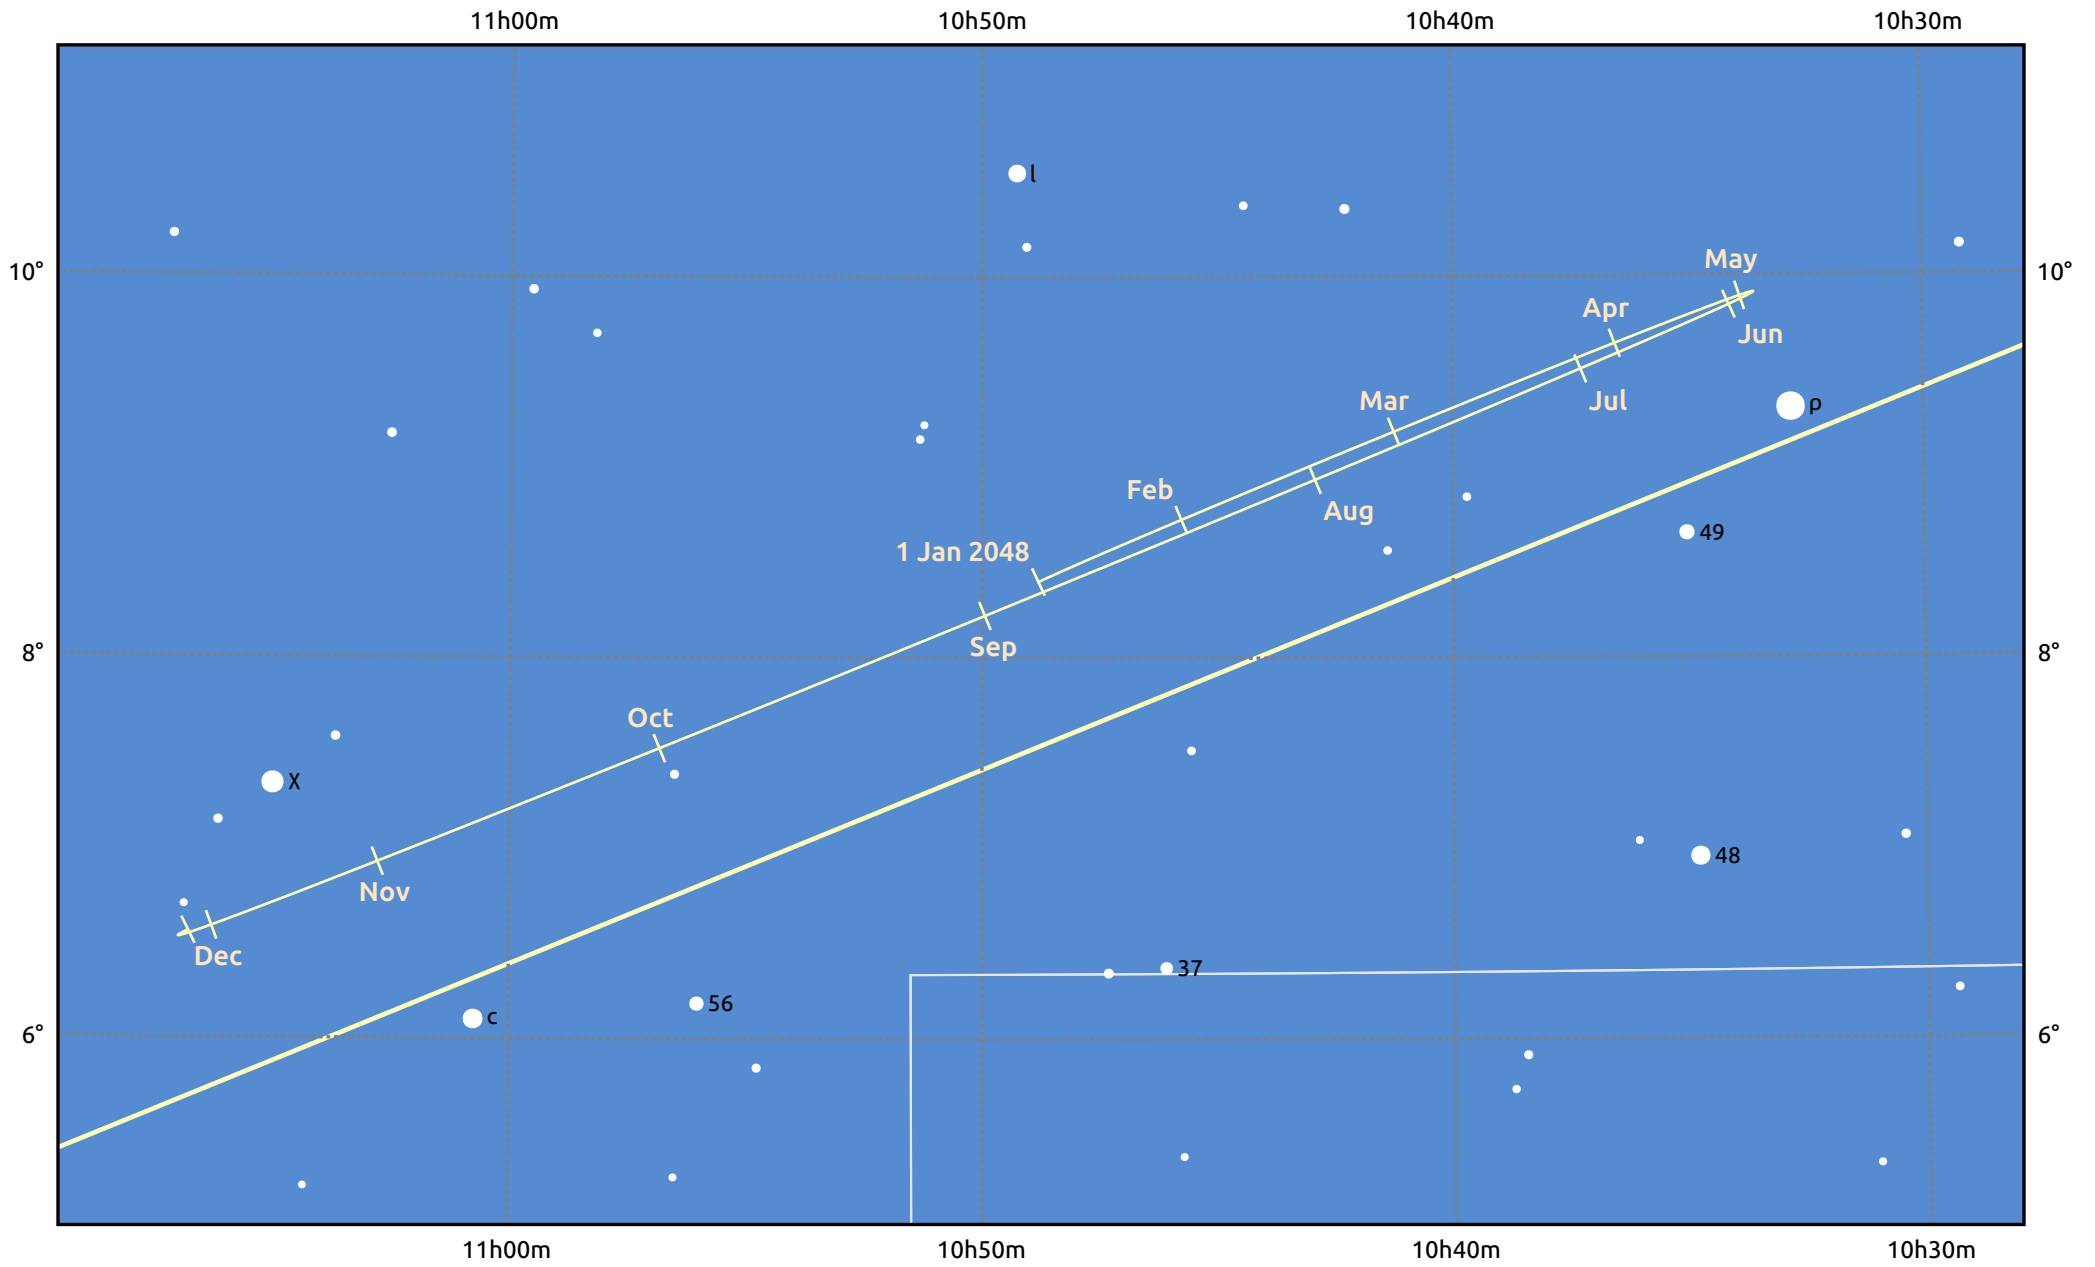

The path of Uranus in 2048

© Dominic Ford 2011–2025. Date markers placed at midnight UTC. Downloaded from <https://in-the-sky.org>

Magnitude scale: • 8.0 • 7.0 • 6.0 • 5.0 • 4.0 • 3.0

— Ecliptic Plane

Galaxy Bright nebula Open cluster Globular cluster Planetary nebula

| Date | Mag | Angular size |
|------------|-----|--------------|
| 2048 Jan 1 | 5.4 | 4.0" |
| 2048 Apr 1 | 5.3 | 4.0" |
| 2048 Jul 1 | 5.5 | 3.7" |
| 2048 Oct 1 | 5.6 | 3.7" |
| 2049 Jan 1 | 5.4 | 3.9" |