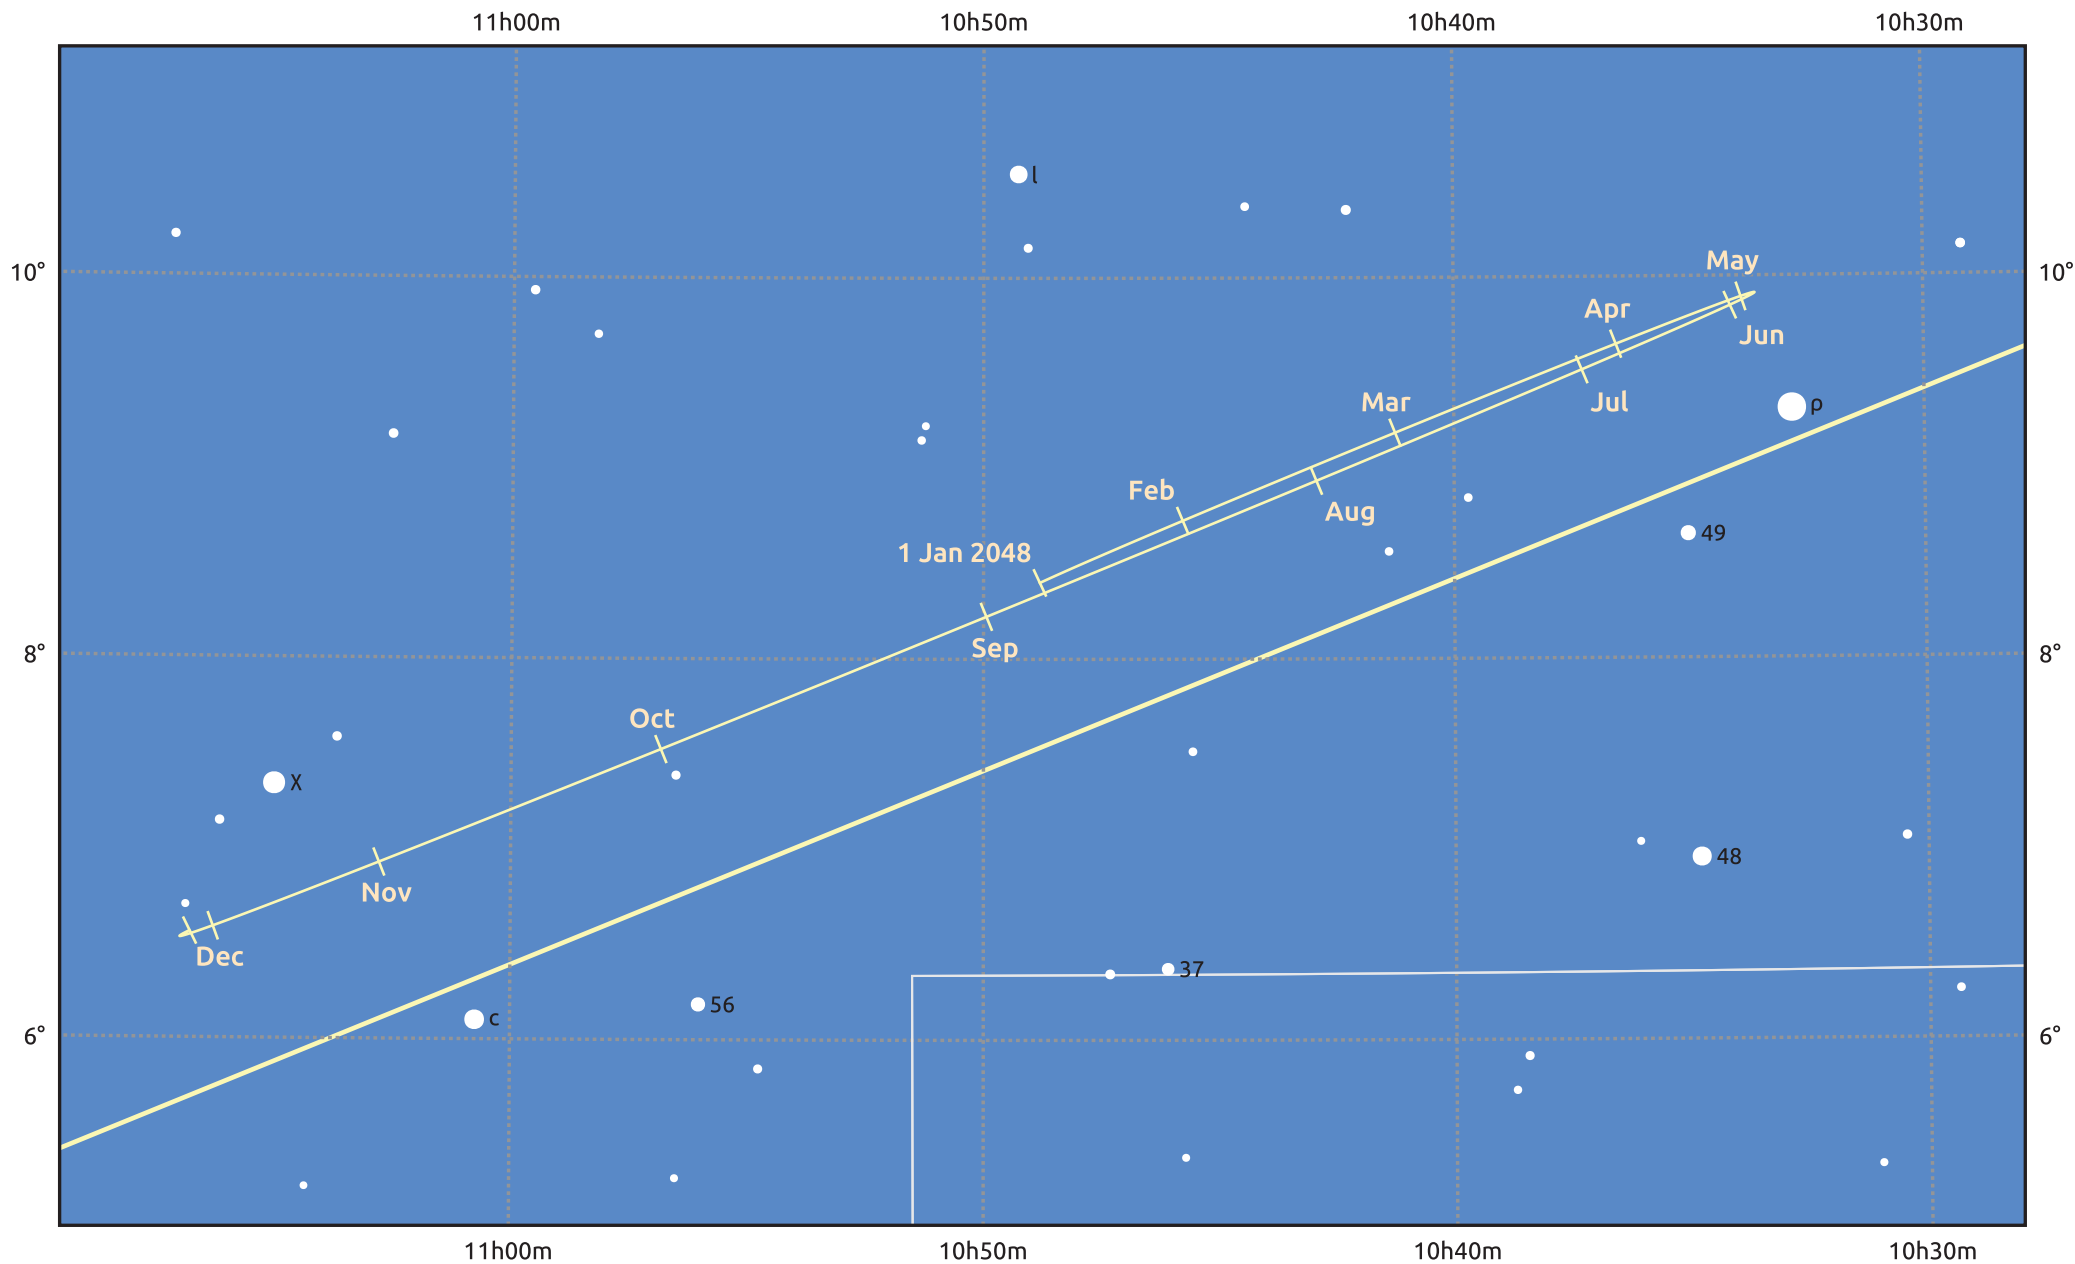

# The path of Uranus in 2048

© Dominic Ford 2011–2025. Date markers placed at midnight UTC. Downloaded from <https://in-the-sky.org>

Magnitude scale: • 8.0 • 7.0 • 6.0 • 5.0 • 4.0 • 3.0

— Ecliptic Plane

Galaxy Bright nebula Open cluster Globular cluster Planetary nebula

Date	Mag	Angular size
2048 Jan 1	5.4	4.0"
2048 Apr 1	5.3	4.0"
2048 Jul 1	5.5	3.7"
2048 Oct 1	5.6	3.7"
2049 Jan 1	5.4	3.9"