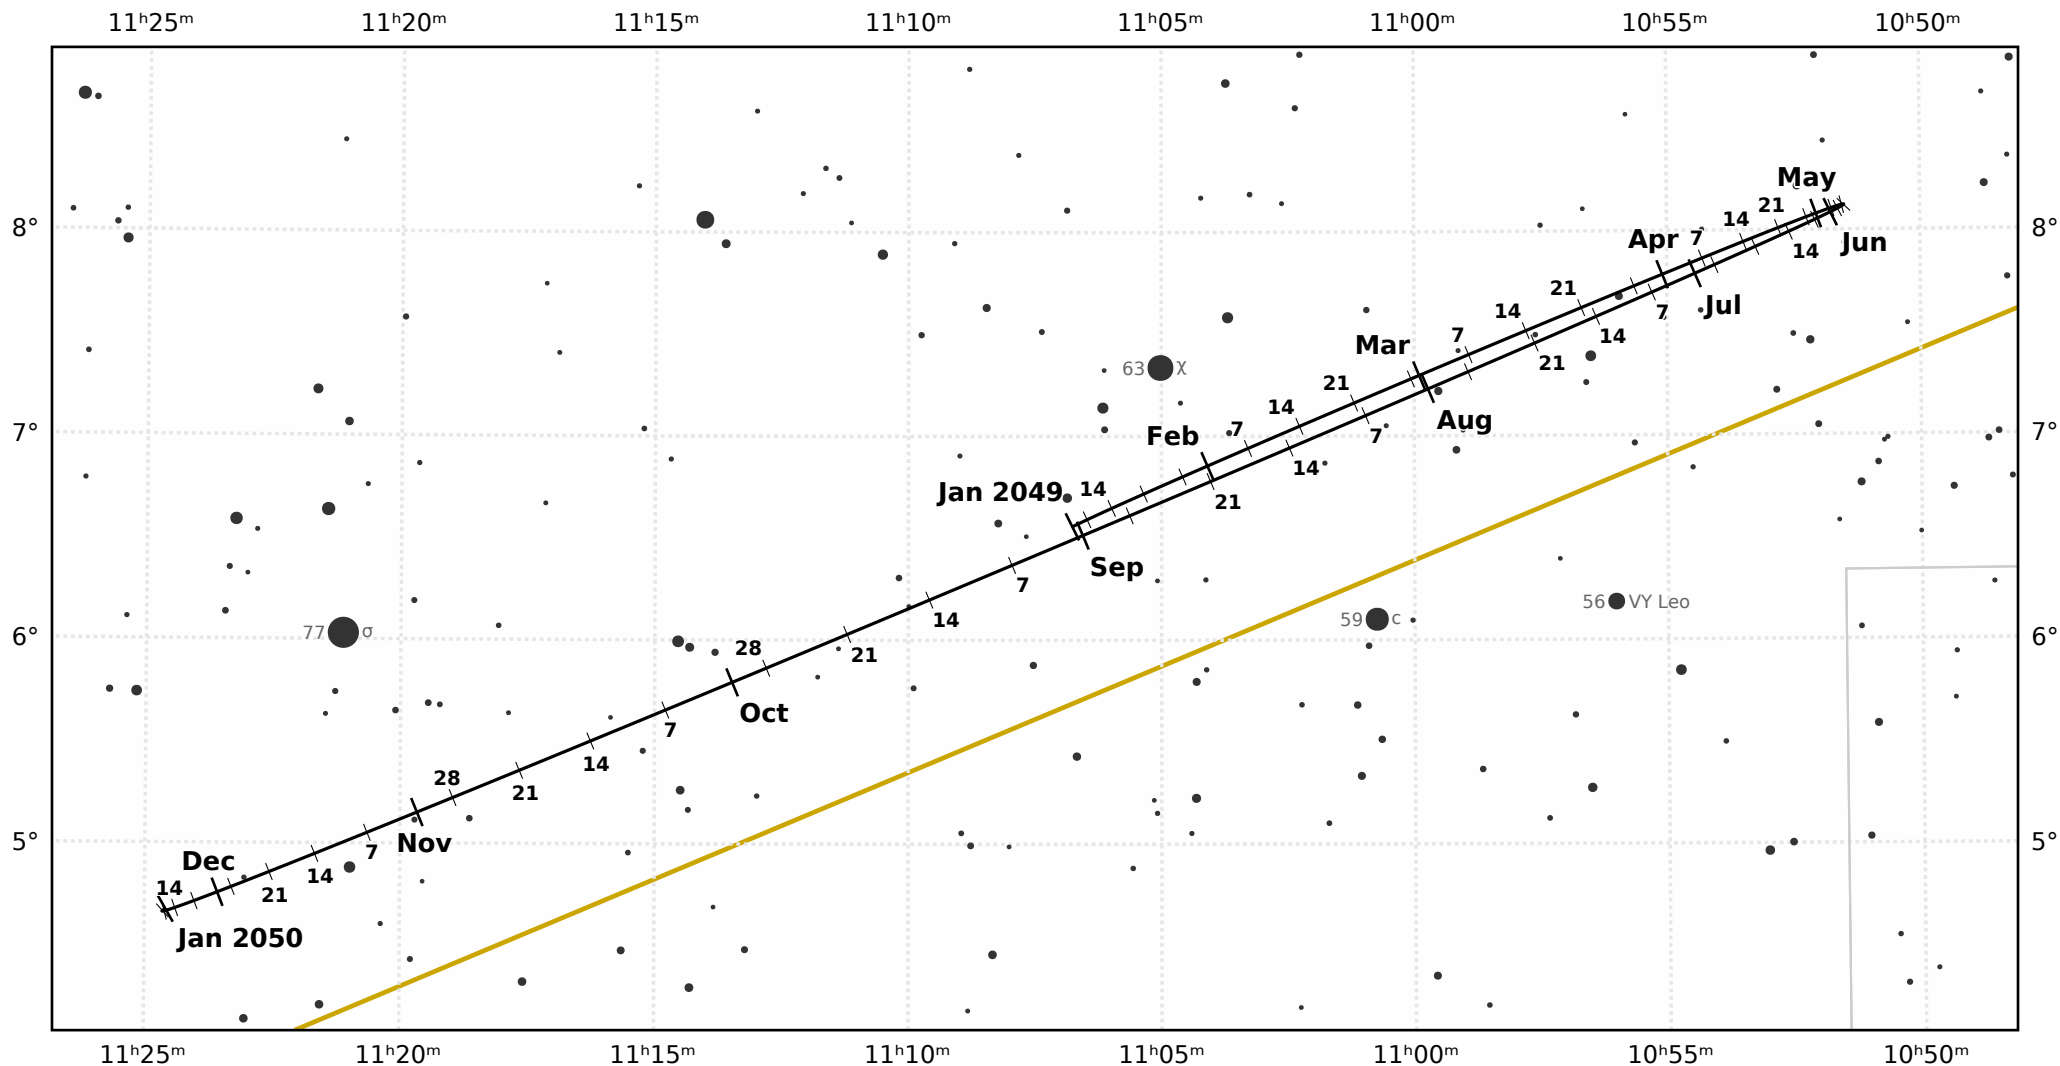

The path of Uranus in 2049

© Dominic Ford 2011–2021. Downloaded from <https://in-the-sky.org>

Magnitude scale: •10.0 •9.5 •9.0 •8.5 •8.0 •7.5 •7.0 •6.5 •6.0 •5.5 ●5.0 ●4.5 ●4.0

— The Equator — Ecliptic Plane — Galactic Plane