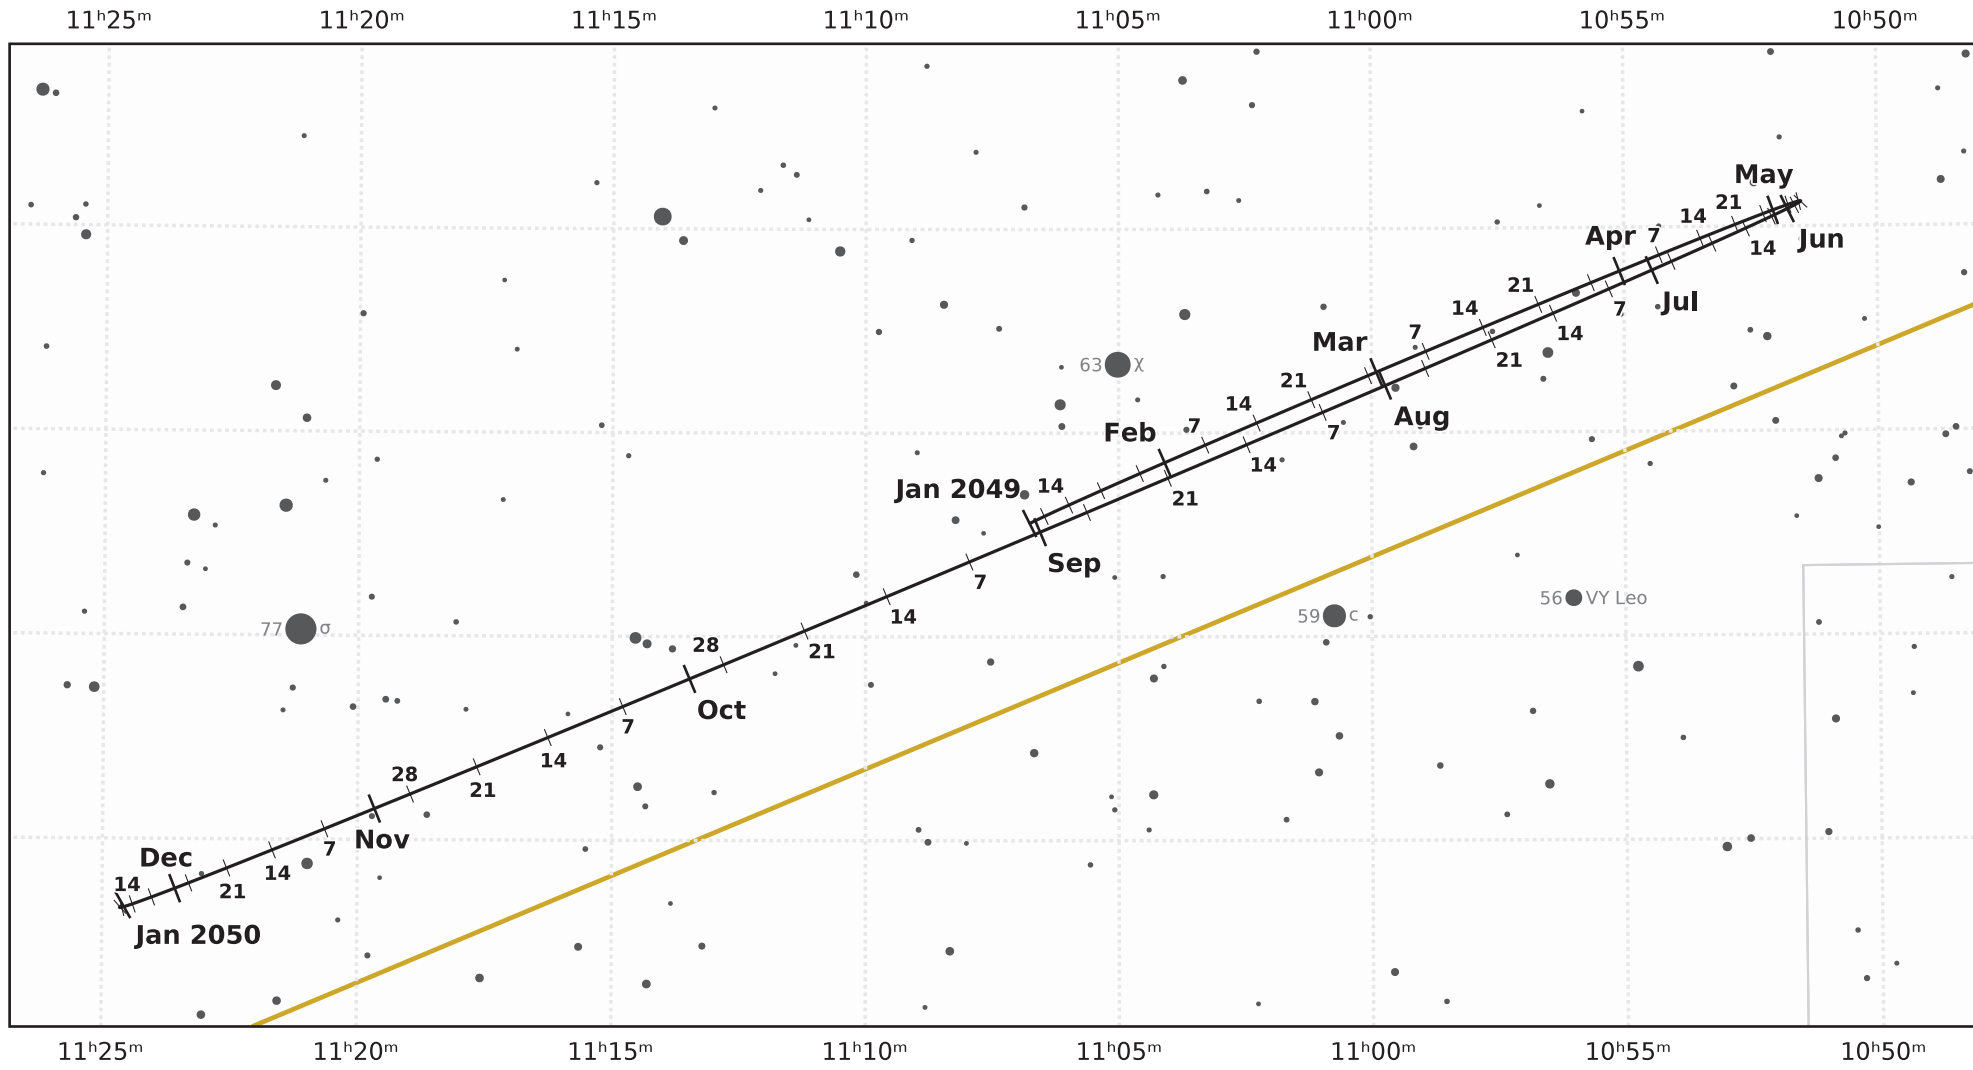

The path of Uranus in 2049

© Dominic Ford 2011–2021. Downloaded from <https://in-the-sky.org>

Magnitude scale: ● 10.0 ● 9.5 ● 9.0 ● 8.5 ● 8.0 ● 7.5 ● 7.0 ● 6.5 ● 6.0 ● 5.5 ● 5.0 ● 4.5 ● 4.0

— The Equator — Ecliptic Plane — Galactic Plane