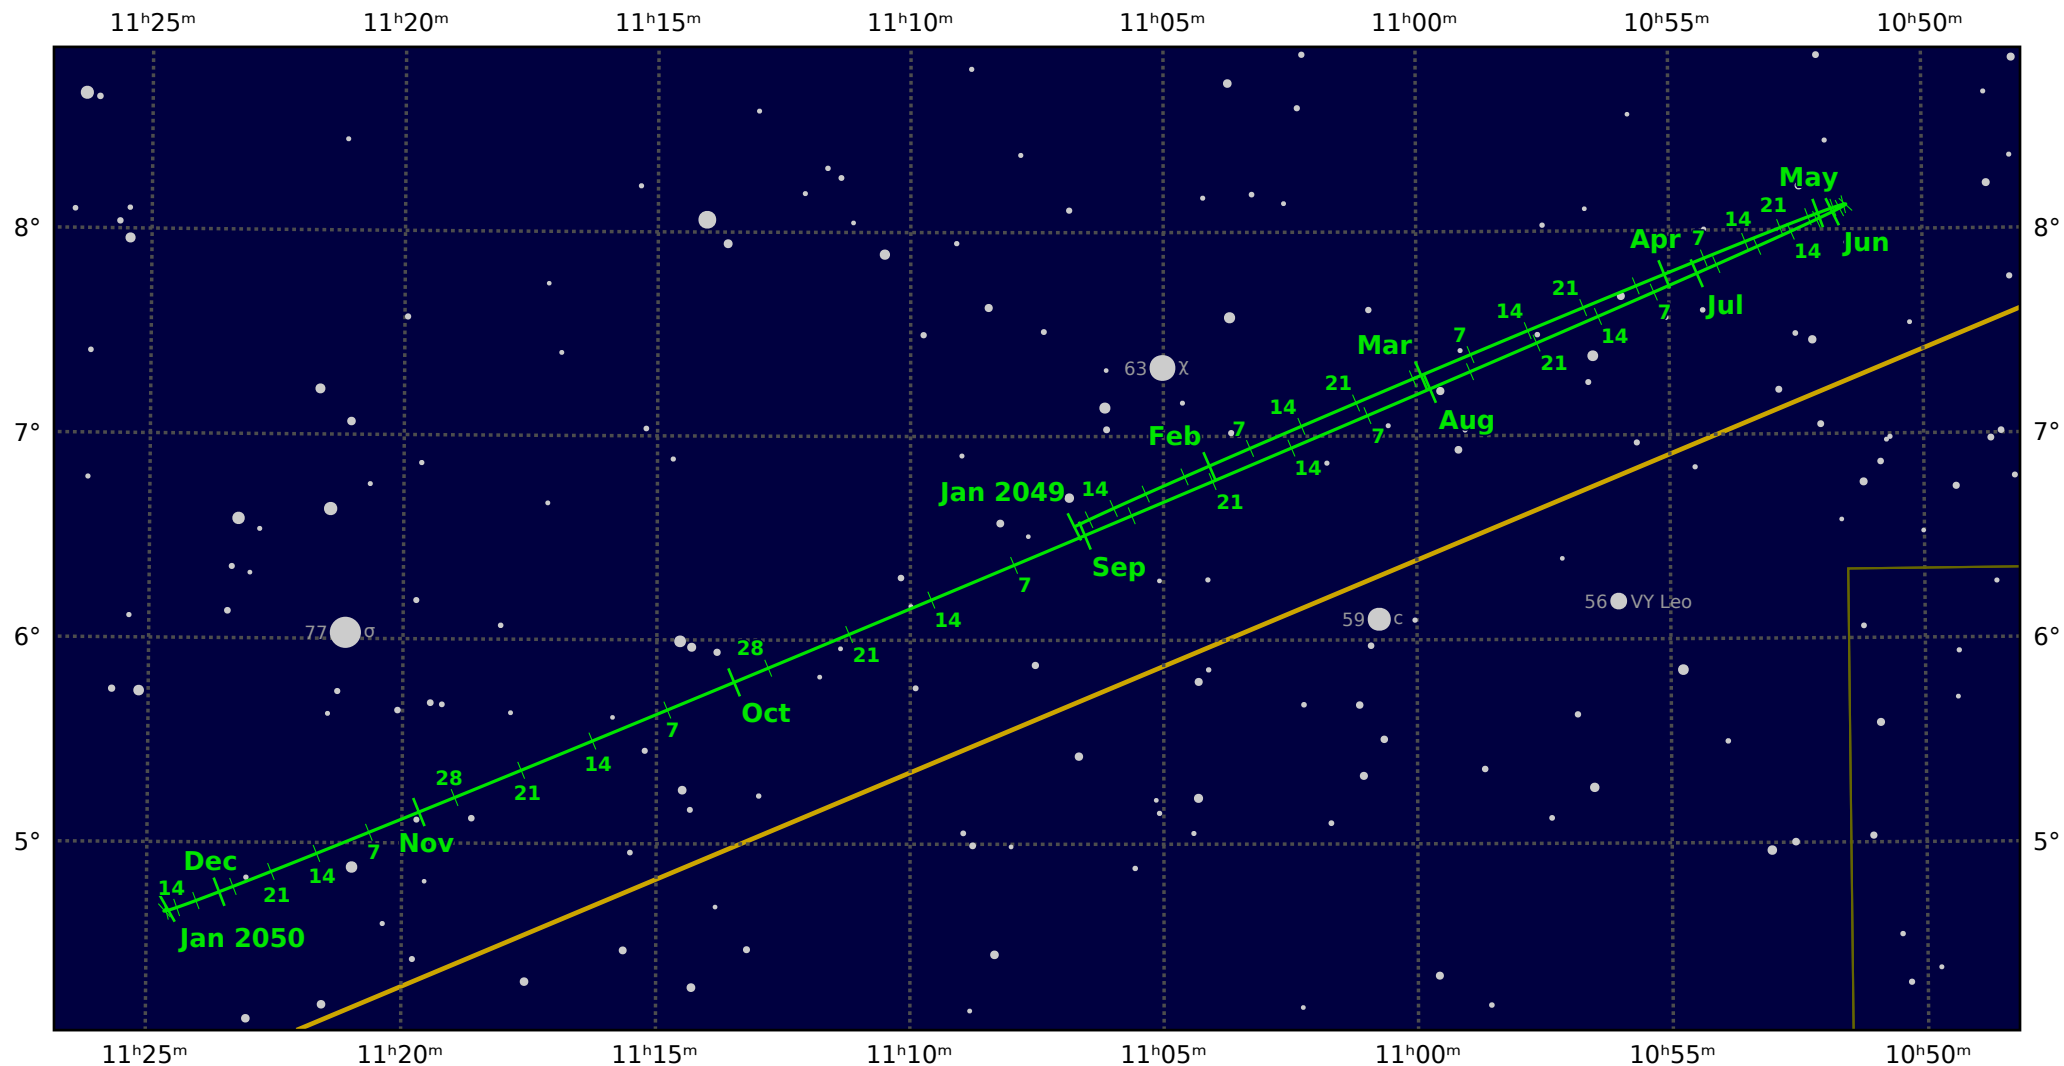

The path of Uranus in 2049

© Dominic Ford 2011-2021. Downloaded from <https://in-the-sky.org>

Magnitude scale: • 10.0 • 9.5 • 9.0 • 8.5 • 8.0 • 7.5 • 7.0 • 6.5 • 6.0 • 5.5 • 5.0 • 4.5 • 4.0

— Ecliptic Plane — Galactic Plane