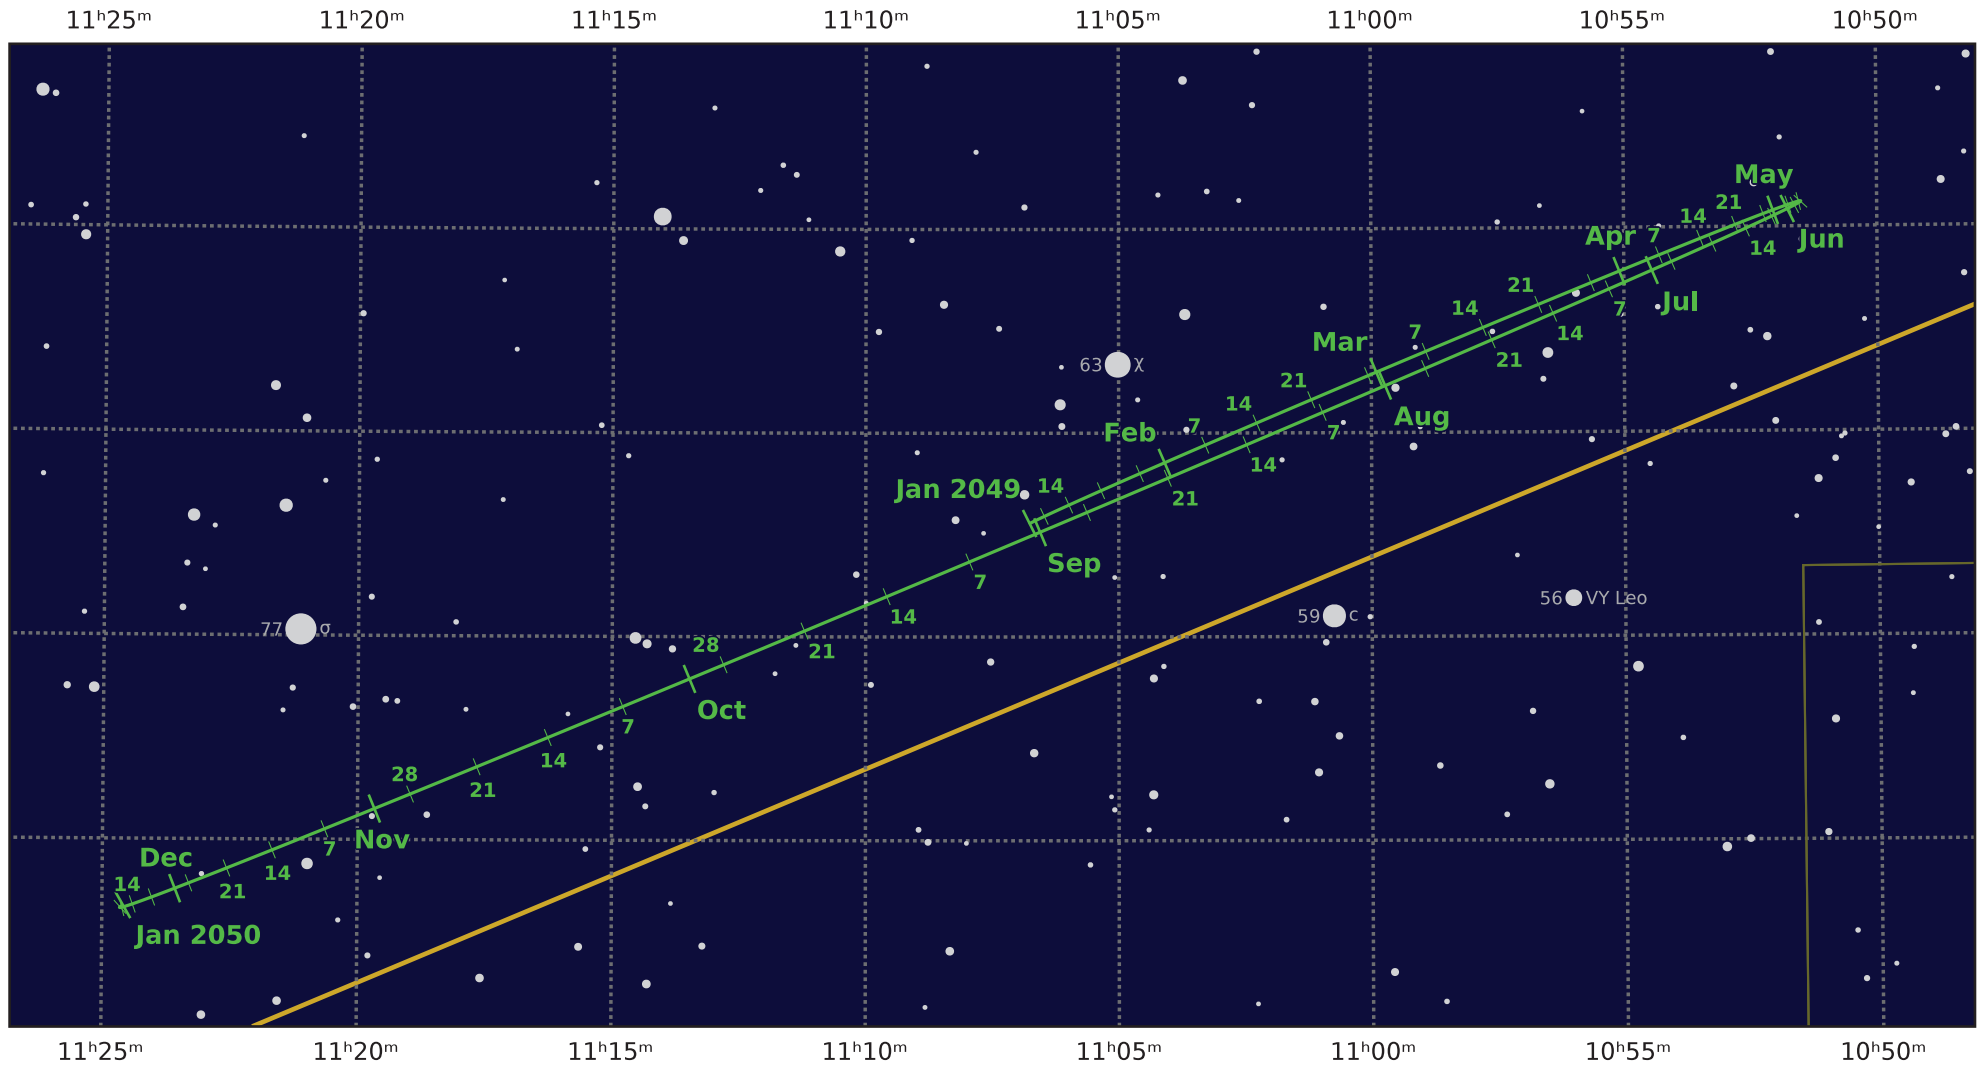

The path of Uranus in 2049

© Dominic Ford 2011-2021. Downloaded from <https://in-the-sky.org>

Magnitude scale: •10.0 •9.5 •9.0 •8.5 •8.0 •7.5 •7.0 •6.5 •6.0 •5.5 •5.0 •4.5 •4.0

— Ecliptic Plane — Galactic Plane