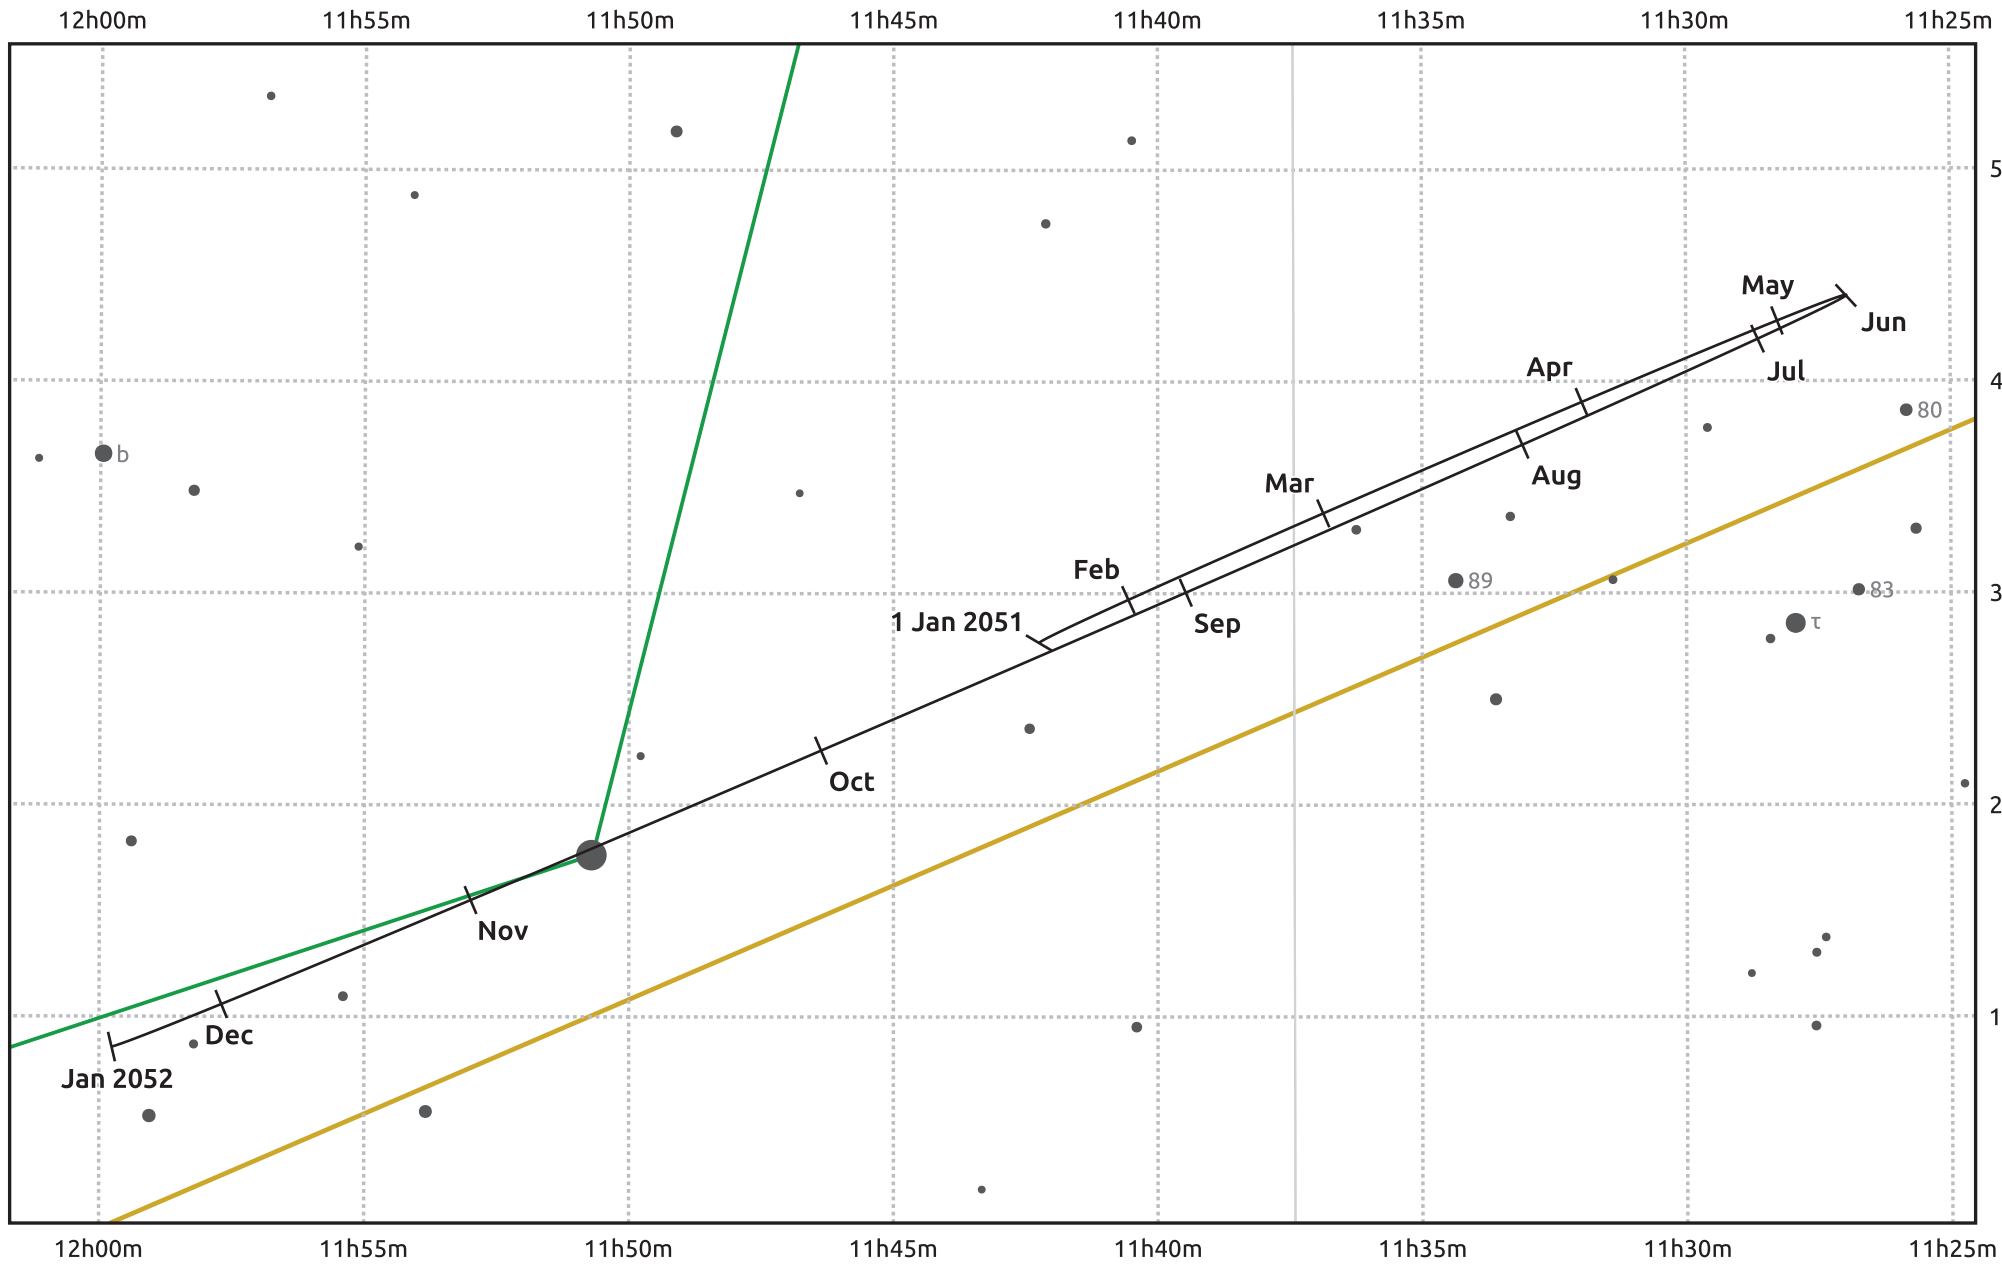

The path of Uranus in 2051

© Dominic Ford 2011–2025. Date markers placed at midnight UTC. Downloaded from <https://in-the-sky.org>

Magnitude scale: • 8.0 • 7.0 • 6.0 ● 5.0 ● 4.0 ● 3.0

— Ecliptic Plane

- Galaxy
- Bright nebula
- Open cluster
- ⊕ Globular cluster
- ◆ Planetary nebula

Date	Mag	Angular size
2051 Jan 1	5.4	3.9"
2051 Apr 1	5.3	4.1"
2051 Jul 1	5.5	3.8"
2051 Oct 1	5.6	3.7"
2052 Jan 1	5.4	3.9"