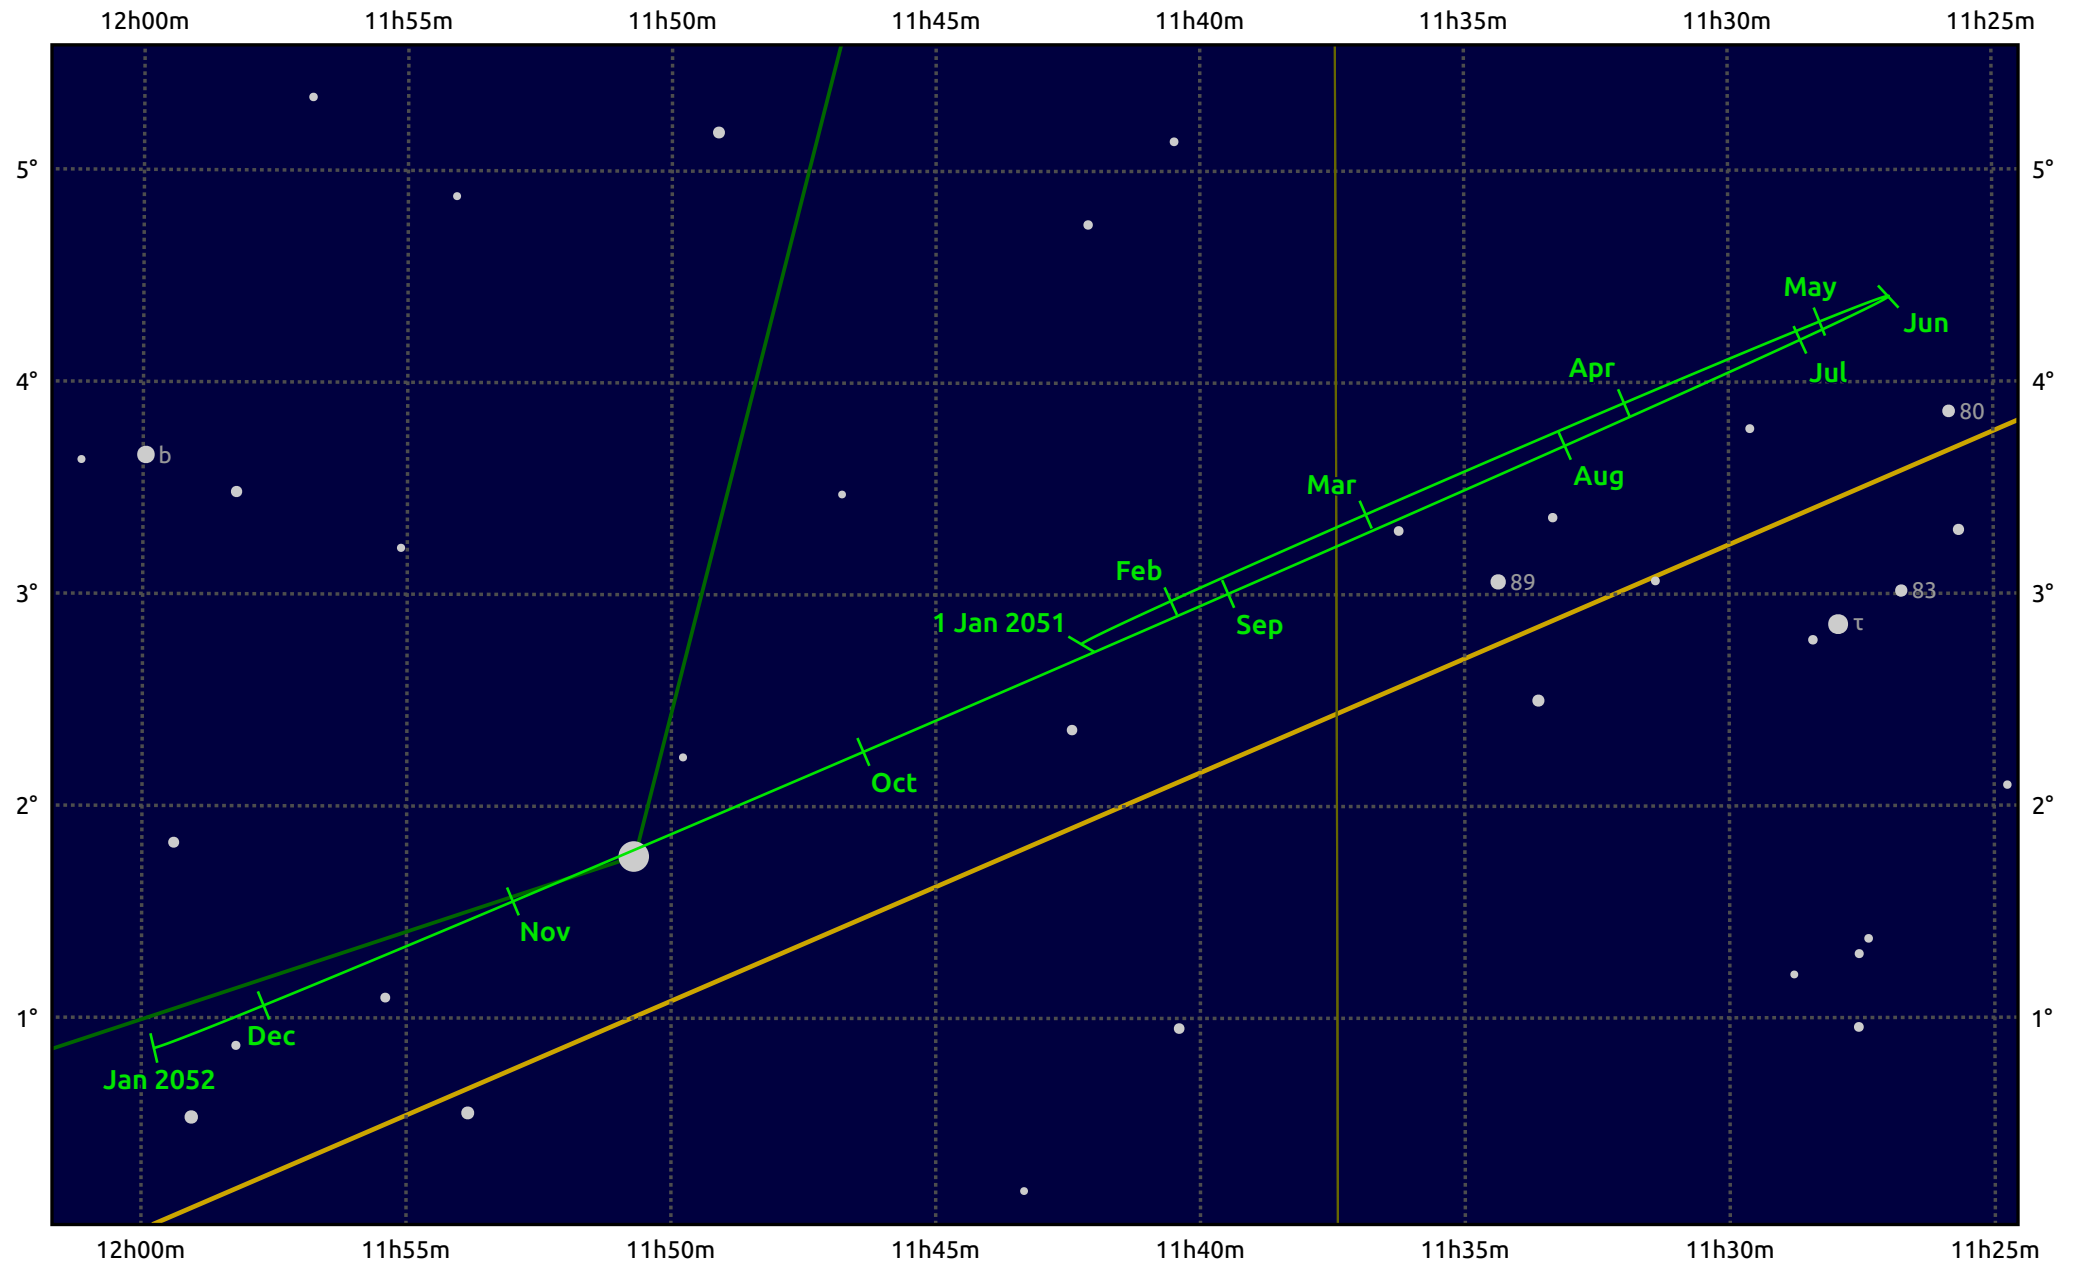

The path of Uranus in 2051

© Dominic Ford 2011–2025. Date markers placed at midnight UTC. Downloaded from <https://in-the-sky.org>

Magnitude scale: ● 8.0 ● 7.0 ● 6.0 ● 5.0 ● 4.0 ● 3.0

— Ecliptic Plane

- Galaxy
- Bright nebula
- Open cluster
- ⊕ Globular cluster
- ◆ Planetary nebula

Date	Mag	Angular size
2051 Jan 1	5.4	3.9"
2051 Apr 1	5.3	4.1"
2051 Jul 1	5.5	3.8"
2051 Oct 1	5.6	3.7"
2052 Jan 1	5.4	3.9"