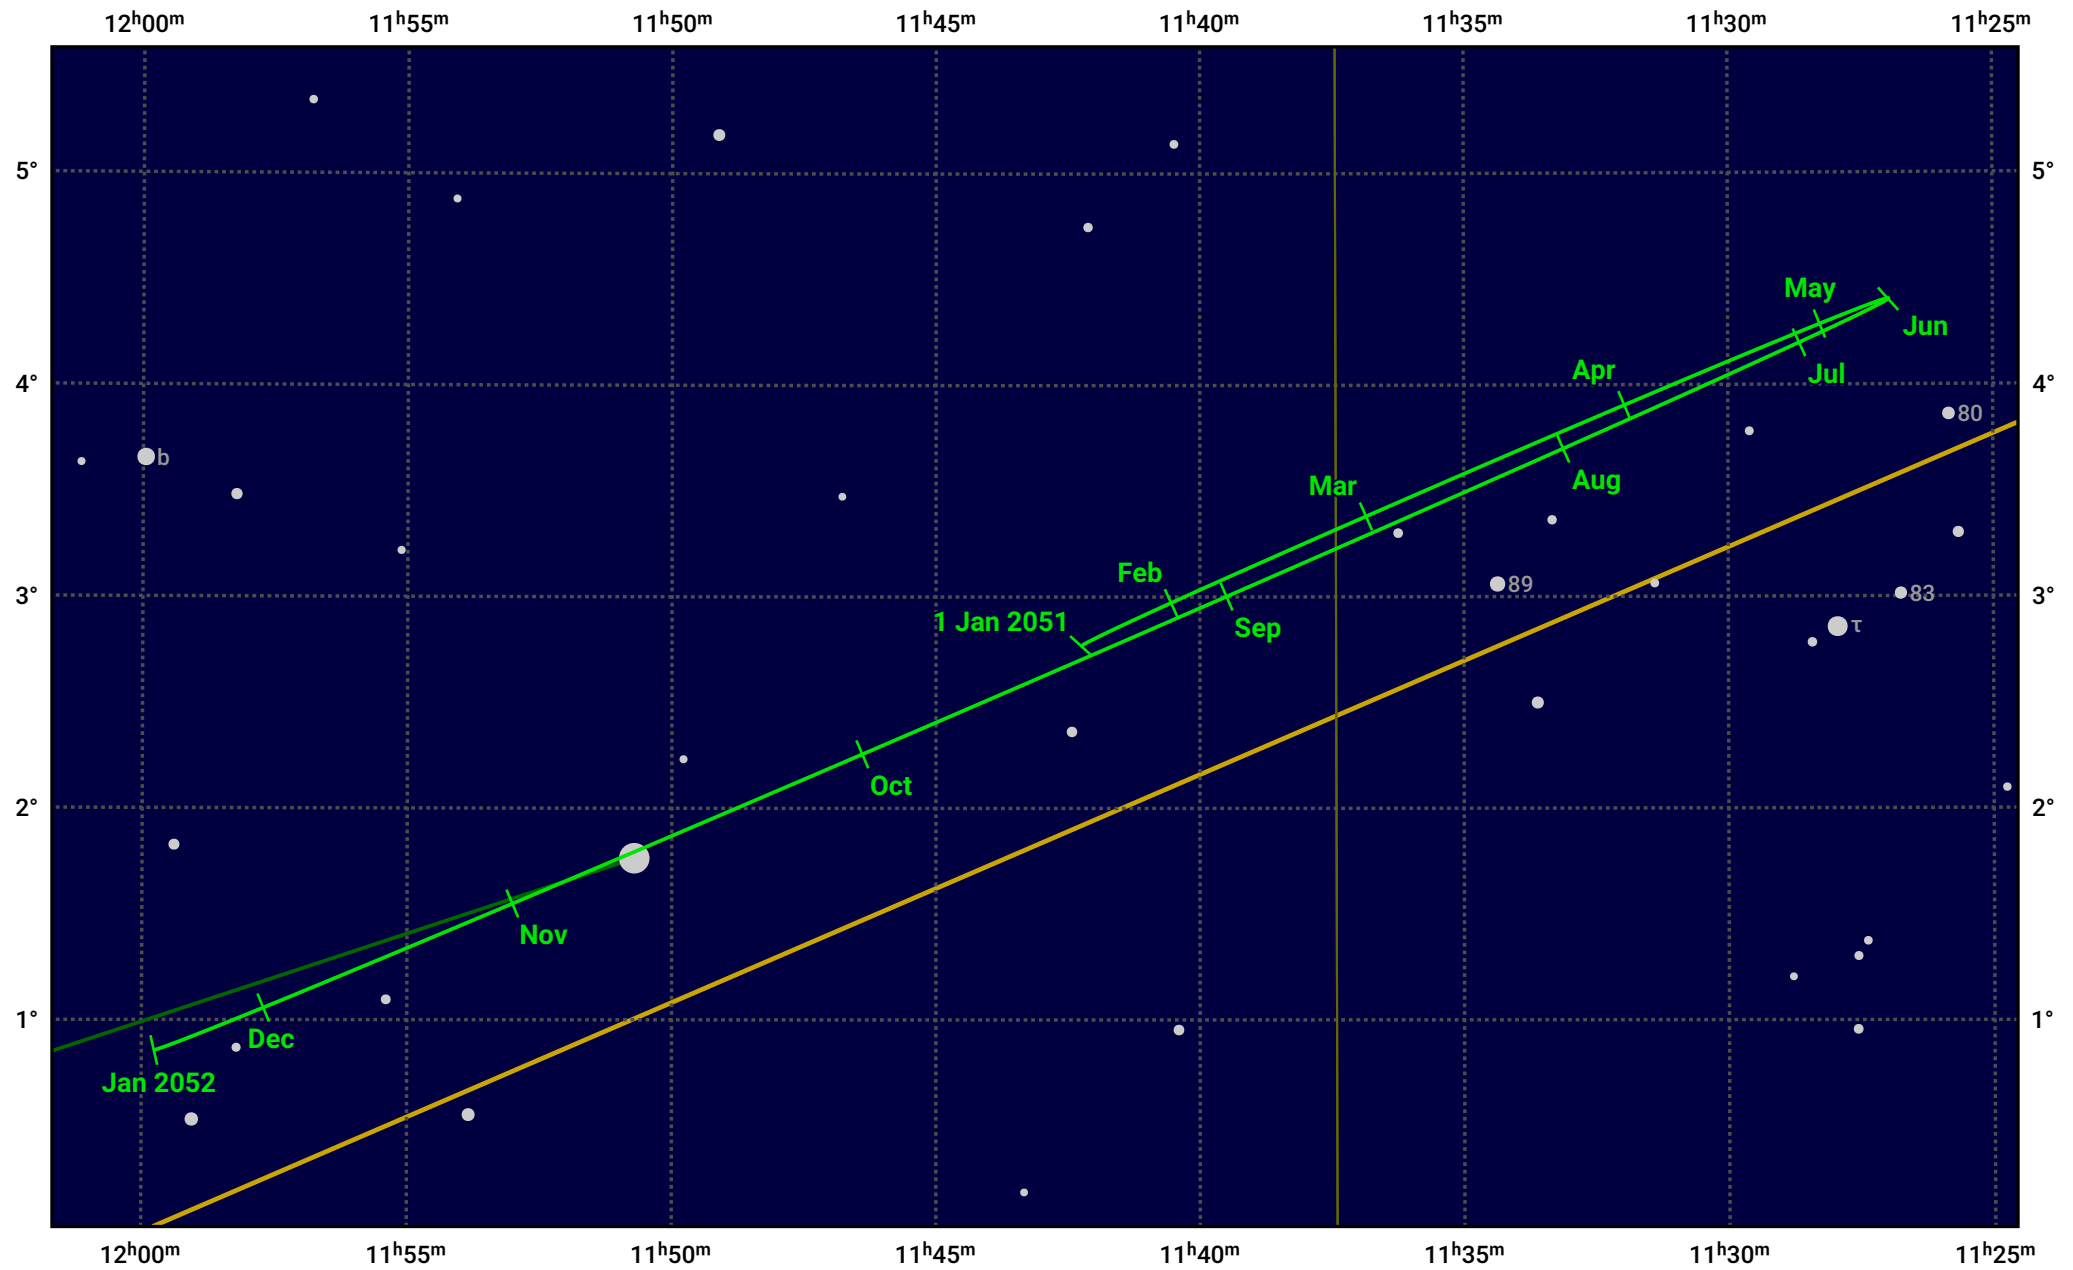

The path of Uranus in 2051

© Dominic Ford 2011–2023. Date markers placed at midnight UTC. Downloaded from <https://in-the-sky.org>

Magnitude scale: ● 8.0 ● 7.0 ● 6.0 ● 5.0 ● 4.0 ● 3.0

— Ecliptic Plane

● Galaxy
 ■ Bright nebula
 ● Open cluster
 ● Globular cluster

Date	Mag	Angular size
2051 Jan 1	5.4	3.9"
2051 Apr 1	5.3	4.1"
2051 Jul 1	5.5	3.8"
2051 Oct 1	5.6	3.7"
2052 Jan 1	5.4	3.9"