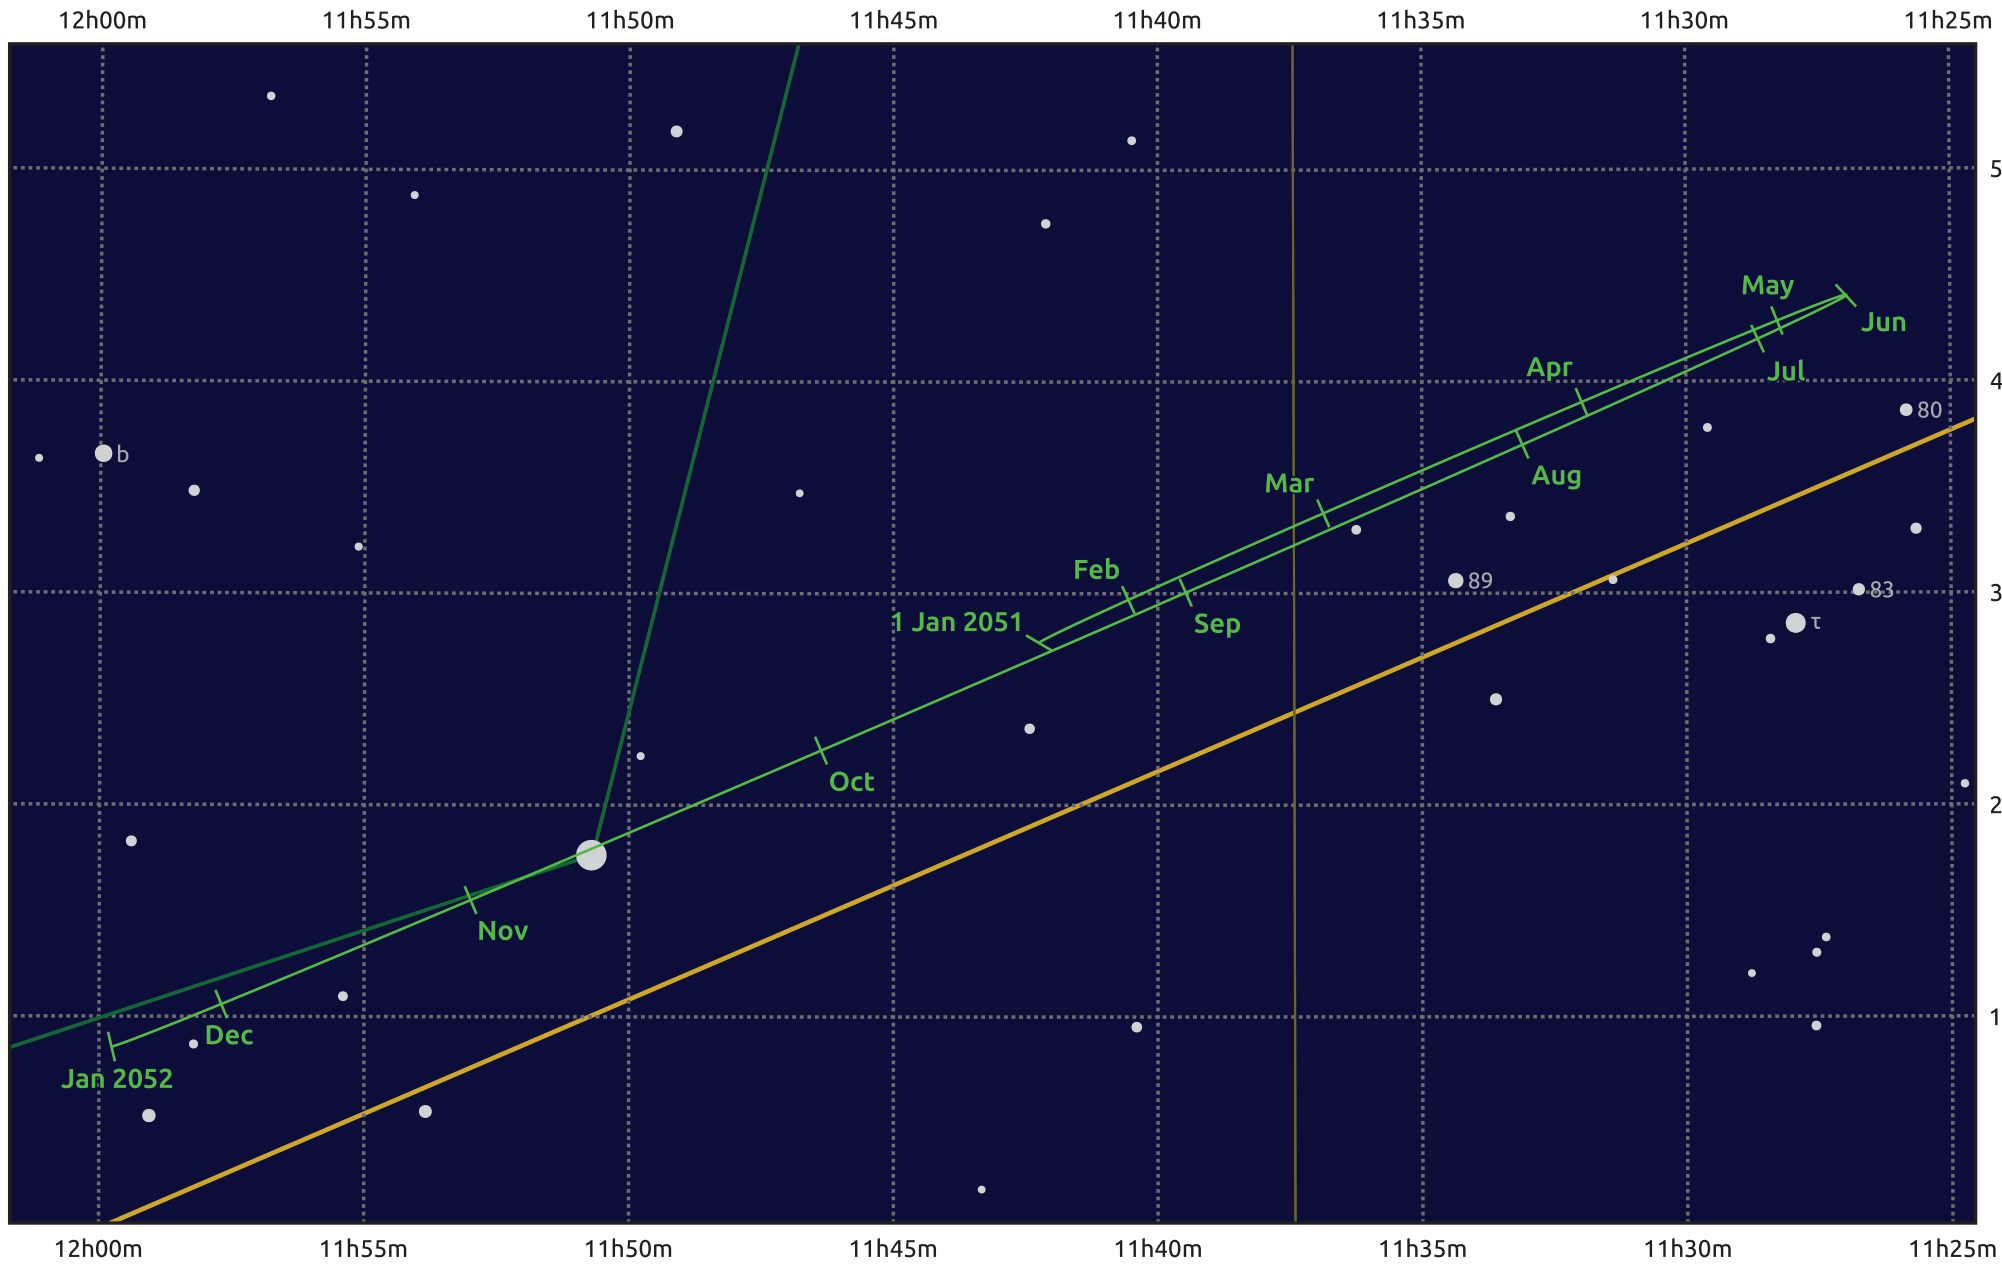

The path of Uranus in 2051

© Dominic Ford 2011–2025. Date markers placed at midnight UTC. Downloaded from <https://in-the-sky.org>

Magnitude scale: • 8.0 • 7.0 • 6.0 ● 5.0 ● 4.0 ● 3.0

— Ecliptic Plane

- Galaxy
- Bright nebula
- Open cluster
- ⊕ Globular cluster
- ◆ Planetary nebula

Date	Mag	Angular size
2051 Jan 1	5.4	3.9"
2051 Apr 1	5.3	4.1"
2051 Jul 1	5.5	3.8"
2051 Oct 1	5.6	3.7"
2052 Jan 1	5.4	3.9"