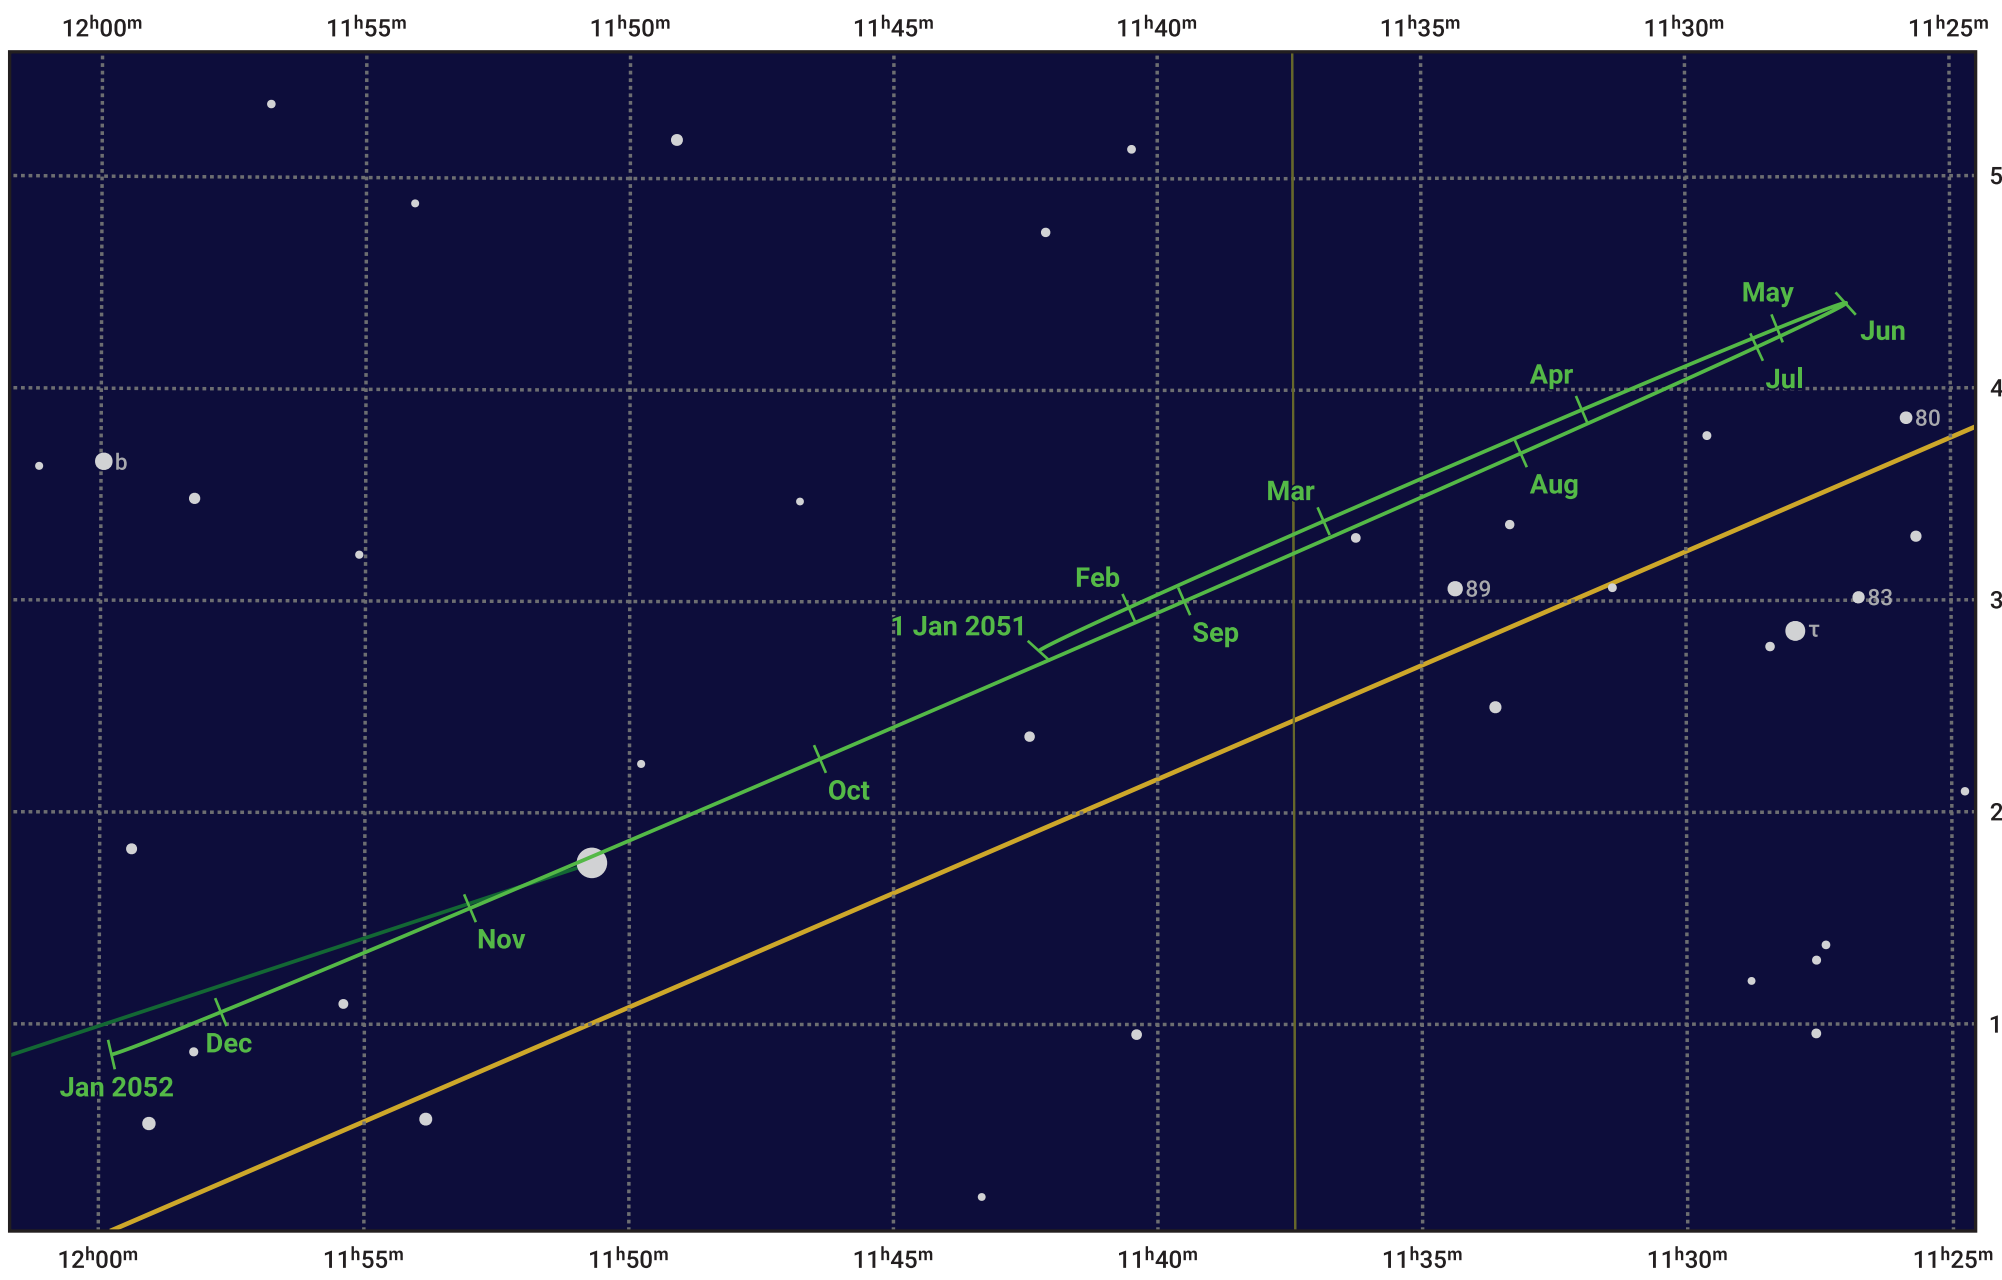

# The path of Uranus in 2051

© Dominic Ford 2011–2023. Date markers placed at midnight UTC. Downloaded from <https://in-the-sky.org>

Magnitude scale: • 8.0 • 7.0 • 6.0 • 5.0 • 4.0 • 3.0

— Ecliptic Plane

- Galaxy
- Bright nebula
- Open cluster
- ⊕ Globular cluster

Date	Mag	Angular size
2051 Jan 1	5.4	3.9"
2051 Apr 1	5.3	4.1"
2051 Jul 1	5.5	3.8"
2051 Oct 1	5.6	3.7"
2052 Jan 1	5.4	3.9"