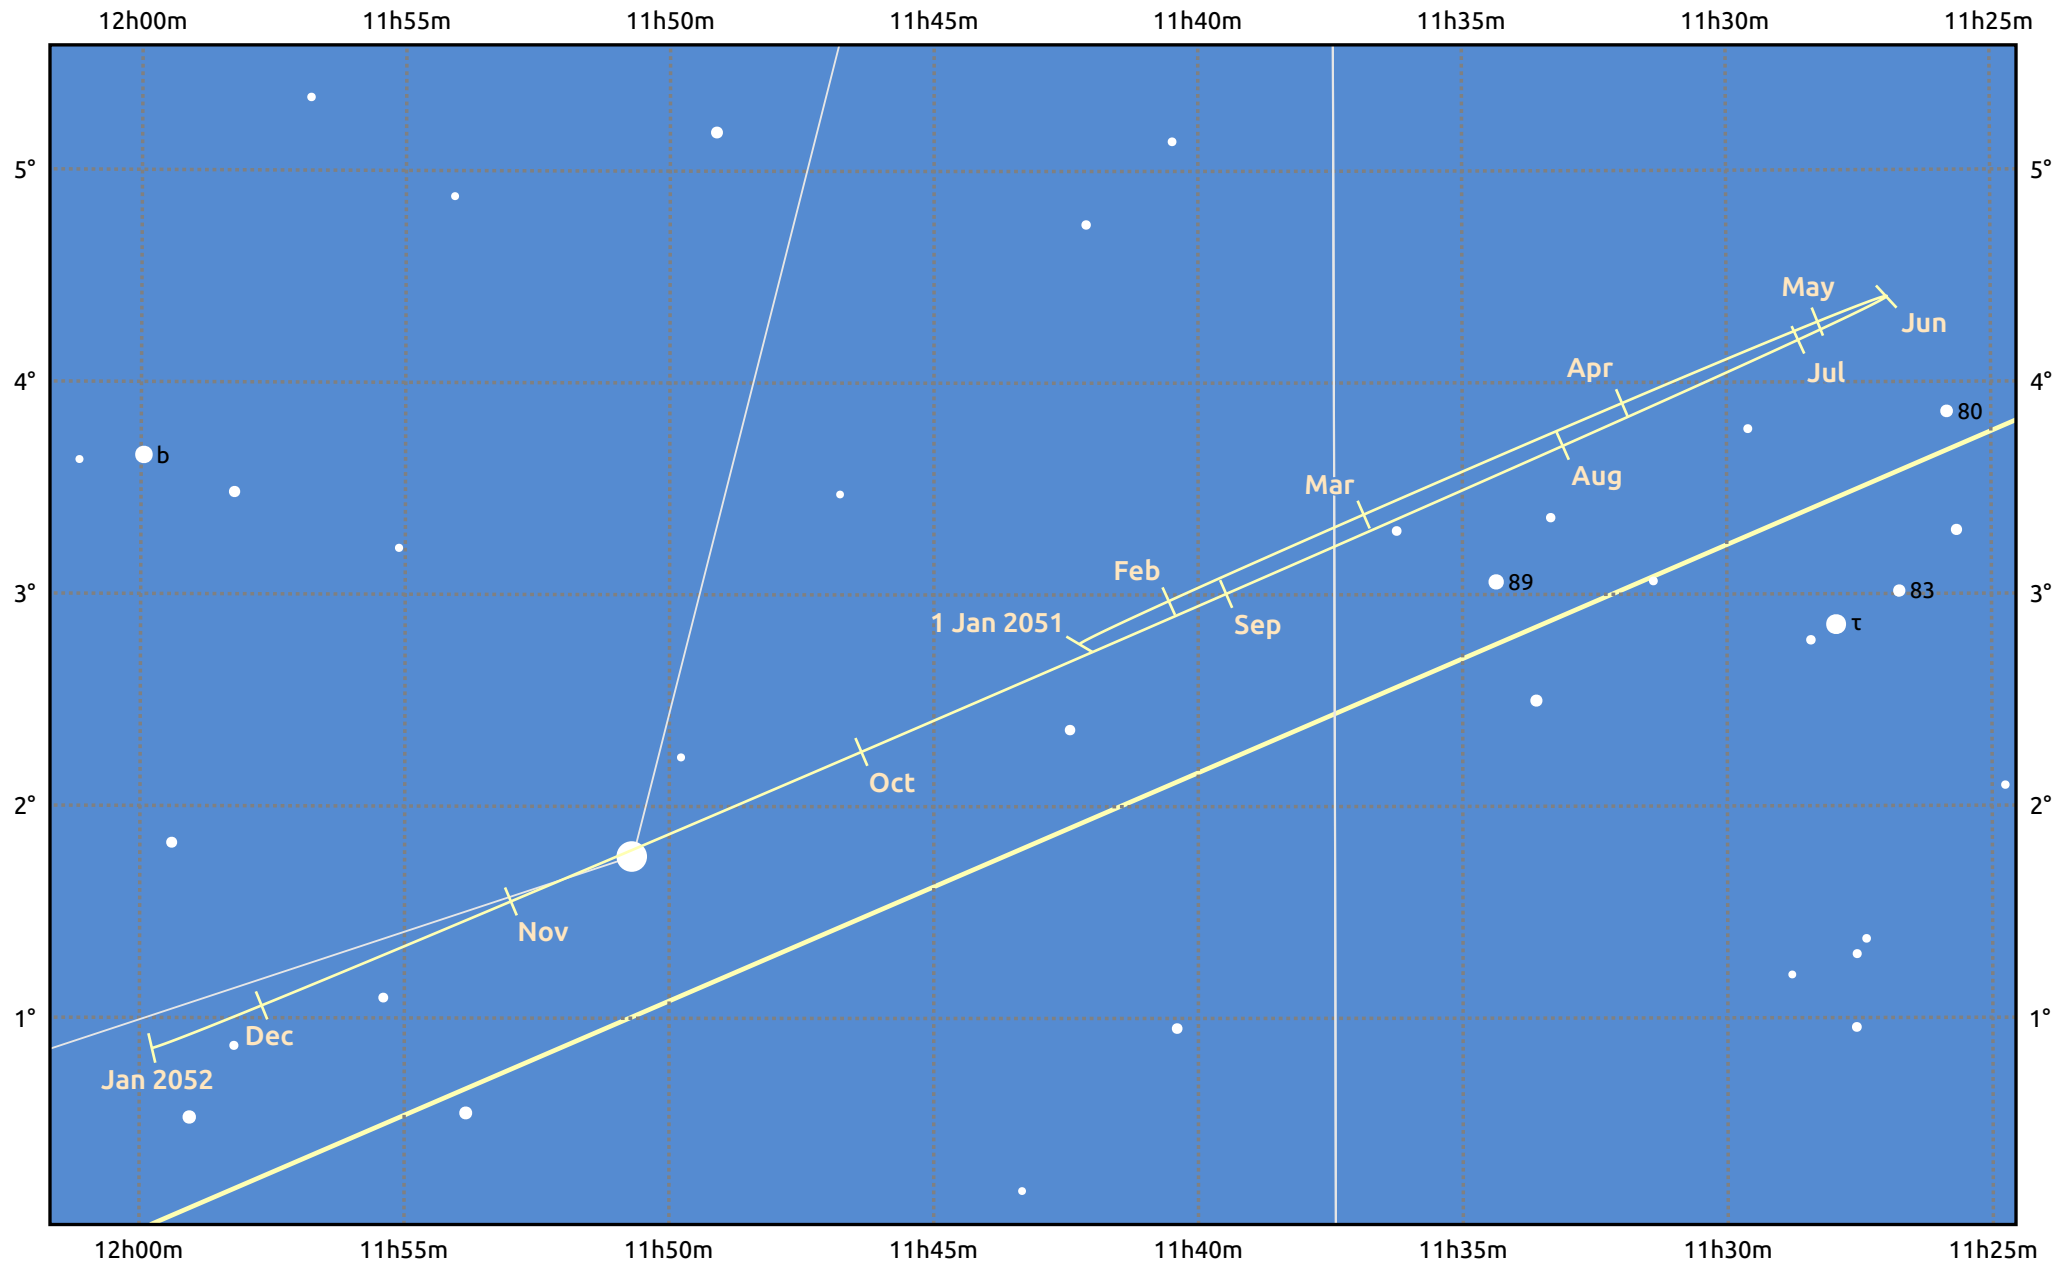

# The path of Uranus in 2051

© Dominic Ford 2011–2025. Date markers placed at midnight UTC. Downloaded from <https://in-the-sky.org>

Magnitude scale: ● 8.0 ● 7.0 ● 6.0 ● 5.0 ● 4.0 ● 3.0

— Ecliptic Plane

Galaxy   Bright nebula   Open cluster   Globular cluster   Planetary nebula

Date	Mag	Angular size
2051 Jan 1	5.4	3.9"
2051 Apr 1	5.3	4.1"
2051 Jul 1	5.5	3.8"
2051 Oct 1	5.6	3.7"
2052 Jan 1	5.4	3.9"