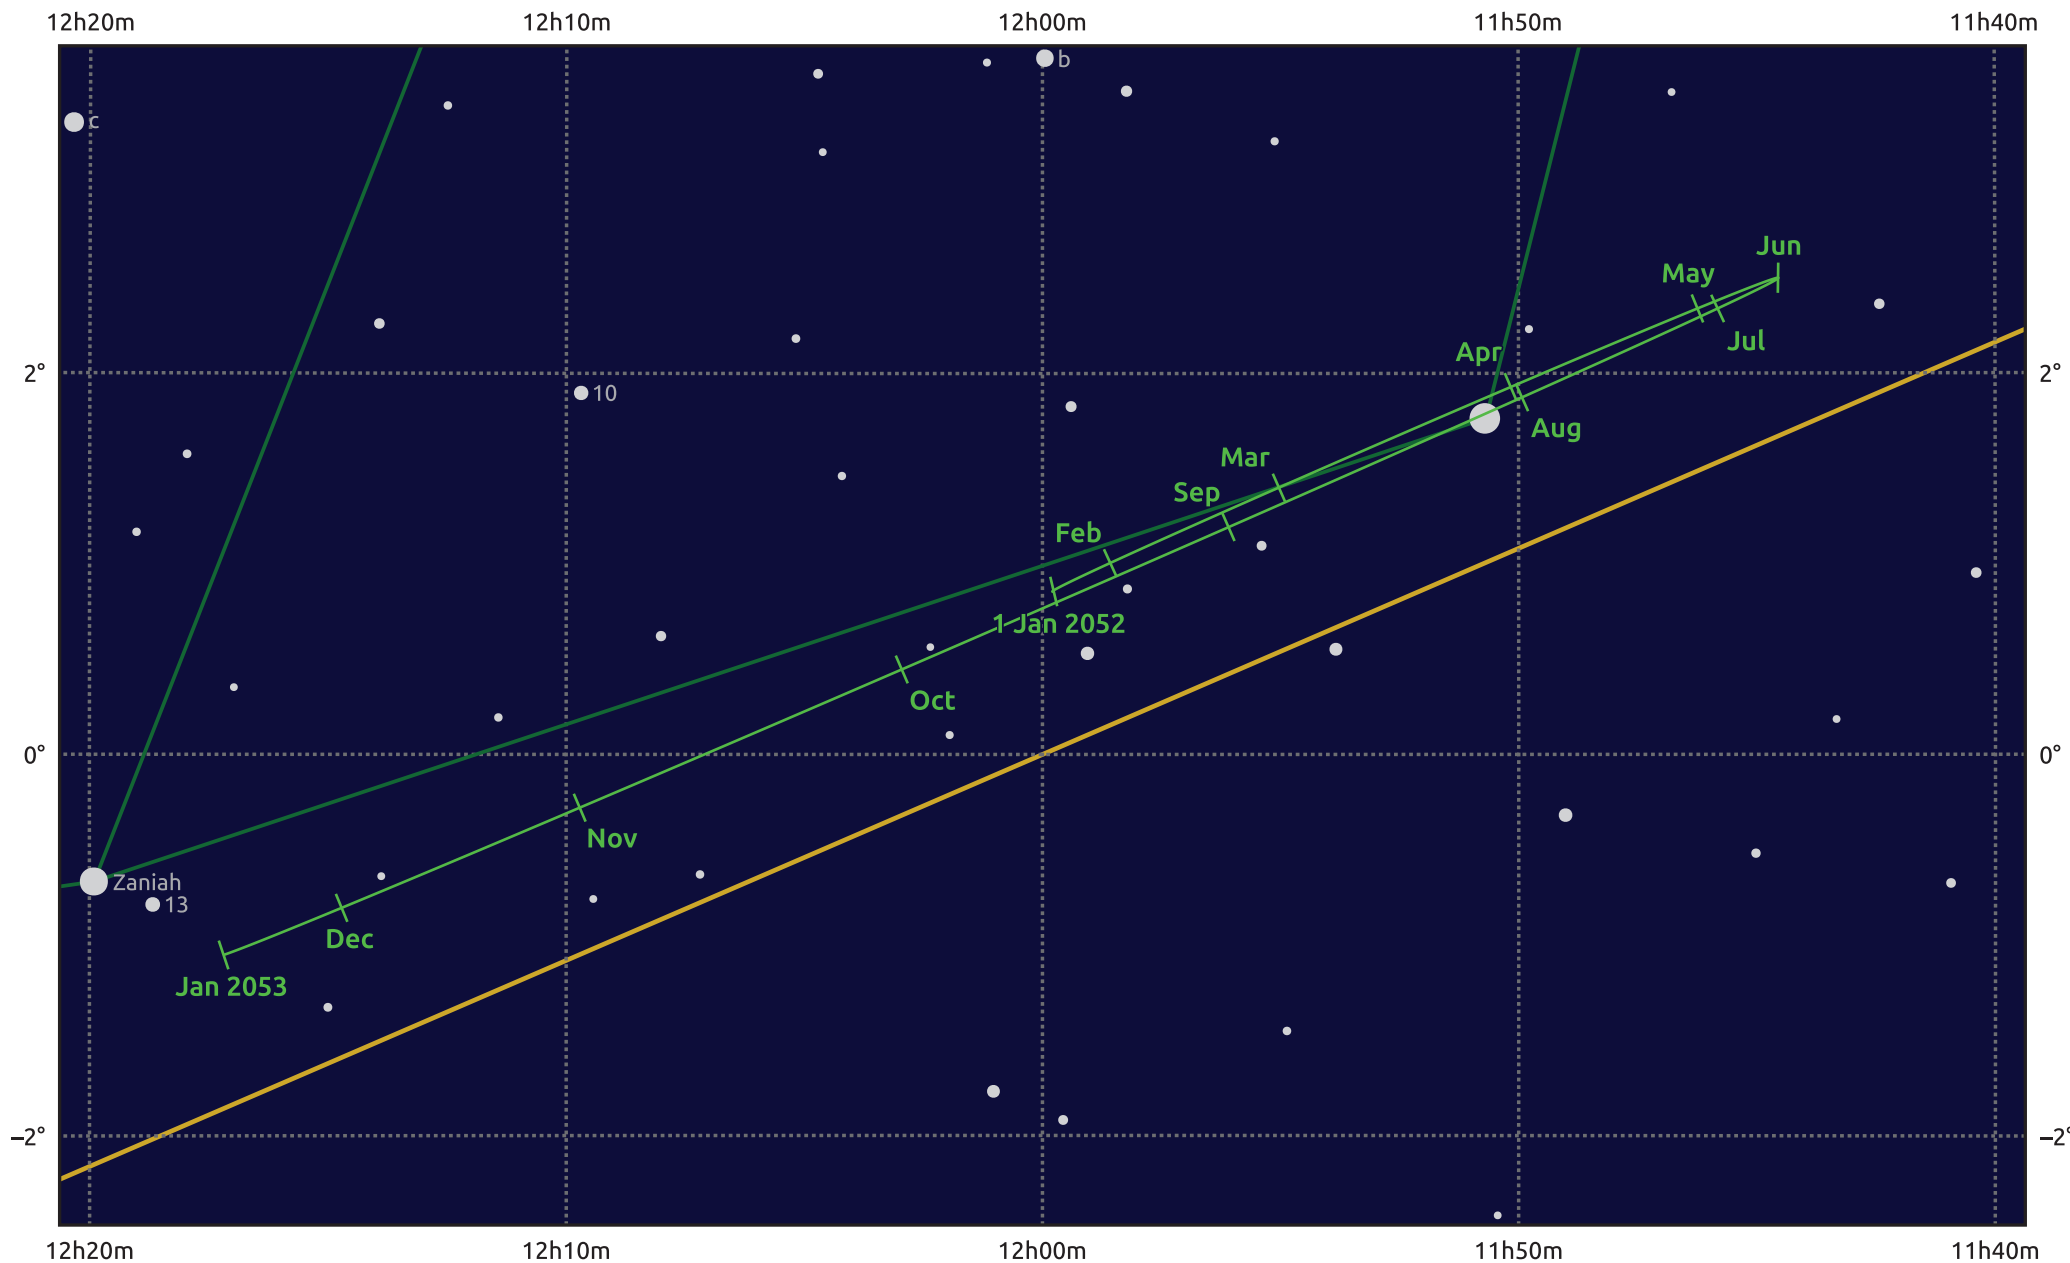

# The path of Uranus in 2052

© Dominic Ford 2011–2025. Date markers placed at midnight UTC. Downloaded from <https://in-the-sky.org>

Date	Mag	Angular size
2052 Jan 1	5.4	3.9"
2052 Apr 1	5.3	4.1"
2052 Jul 1	5.5	3.8"
2052 Oct 1	5.6	3.7"
2053 Jan 1	5.4	3.9"