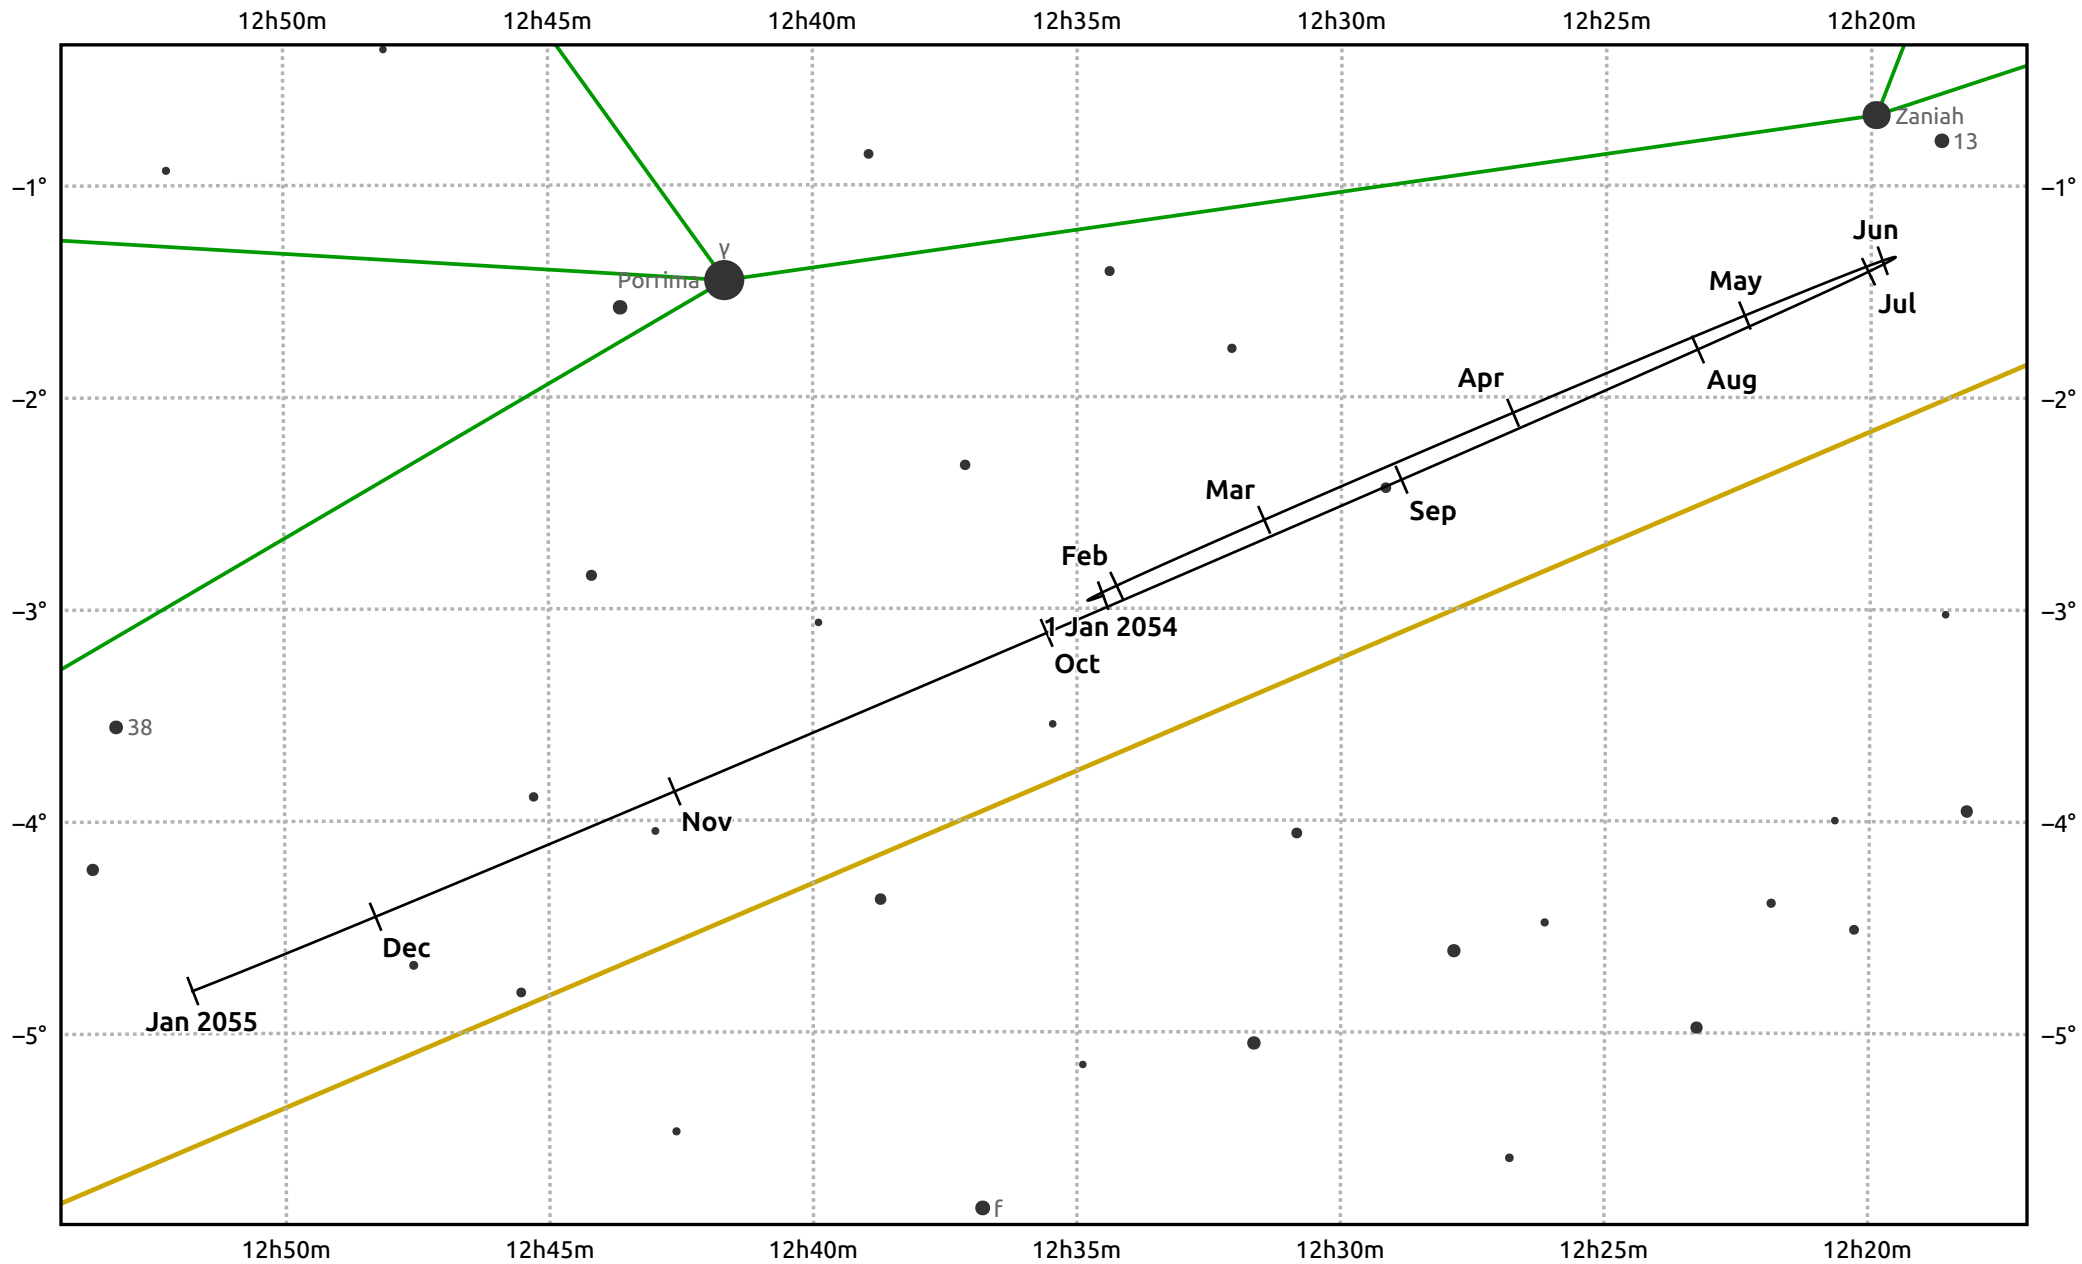

The path of Uranus in 2054

© Dominic Ford 2011–2025. Date markers placed at midnight UTC. Downloaded from <https://in-the-sky.org>

Magnitude scale: • 8.0 • 7.0 • 6.0 • 5.0 • 4.0 • 3.0 • 2.0

— Ecliptic Plane

Galaxy Bright nebula Open cluster Globular cluster Planetary nebula

Date	Mag	Angular size
2054 Jan 1	5.4	3.9"
2054 Apr 1	5.3	4.1"
2054 Jul 1	5.5	3.8"
2054 Oct 1	5.6	3.6"
2055 Jan 1	5.5	3.8"