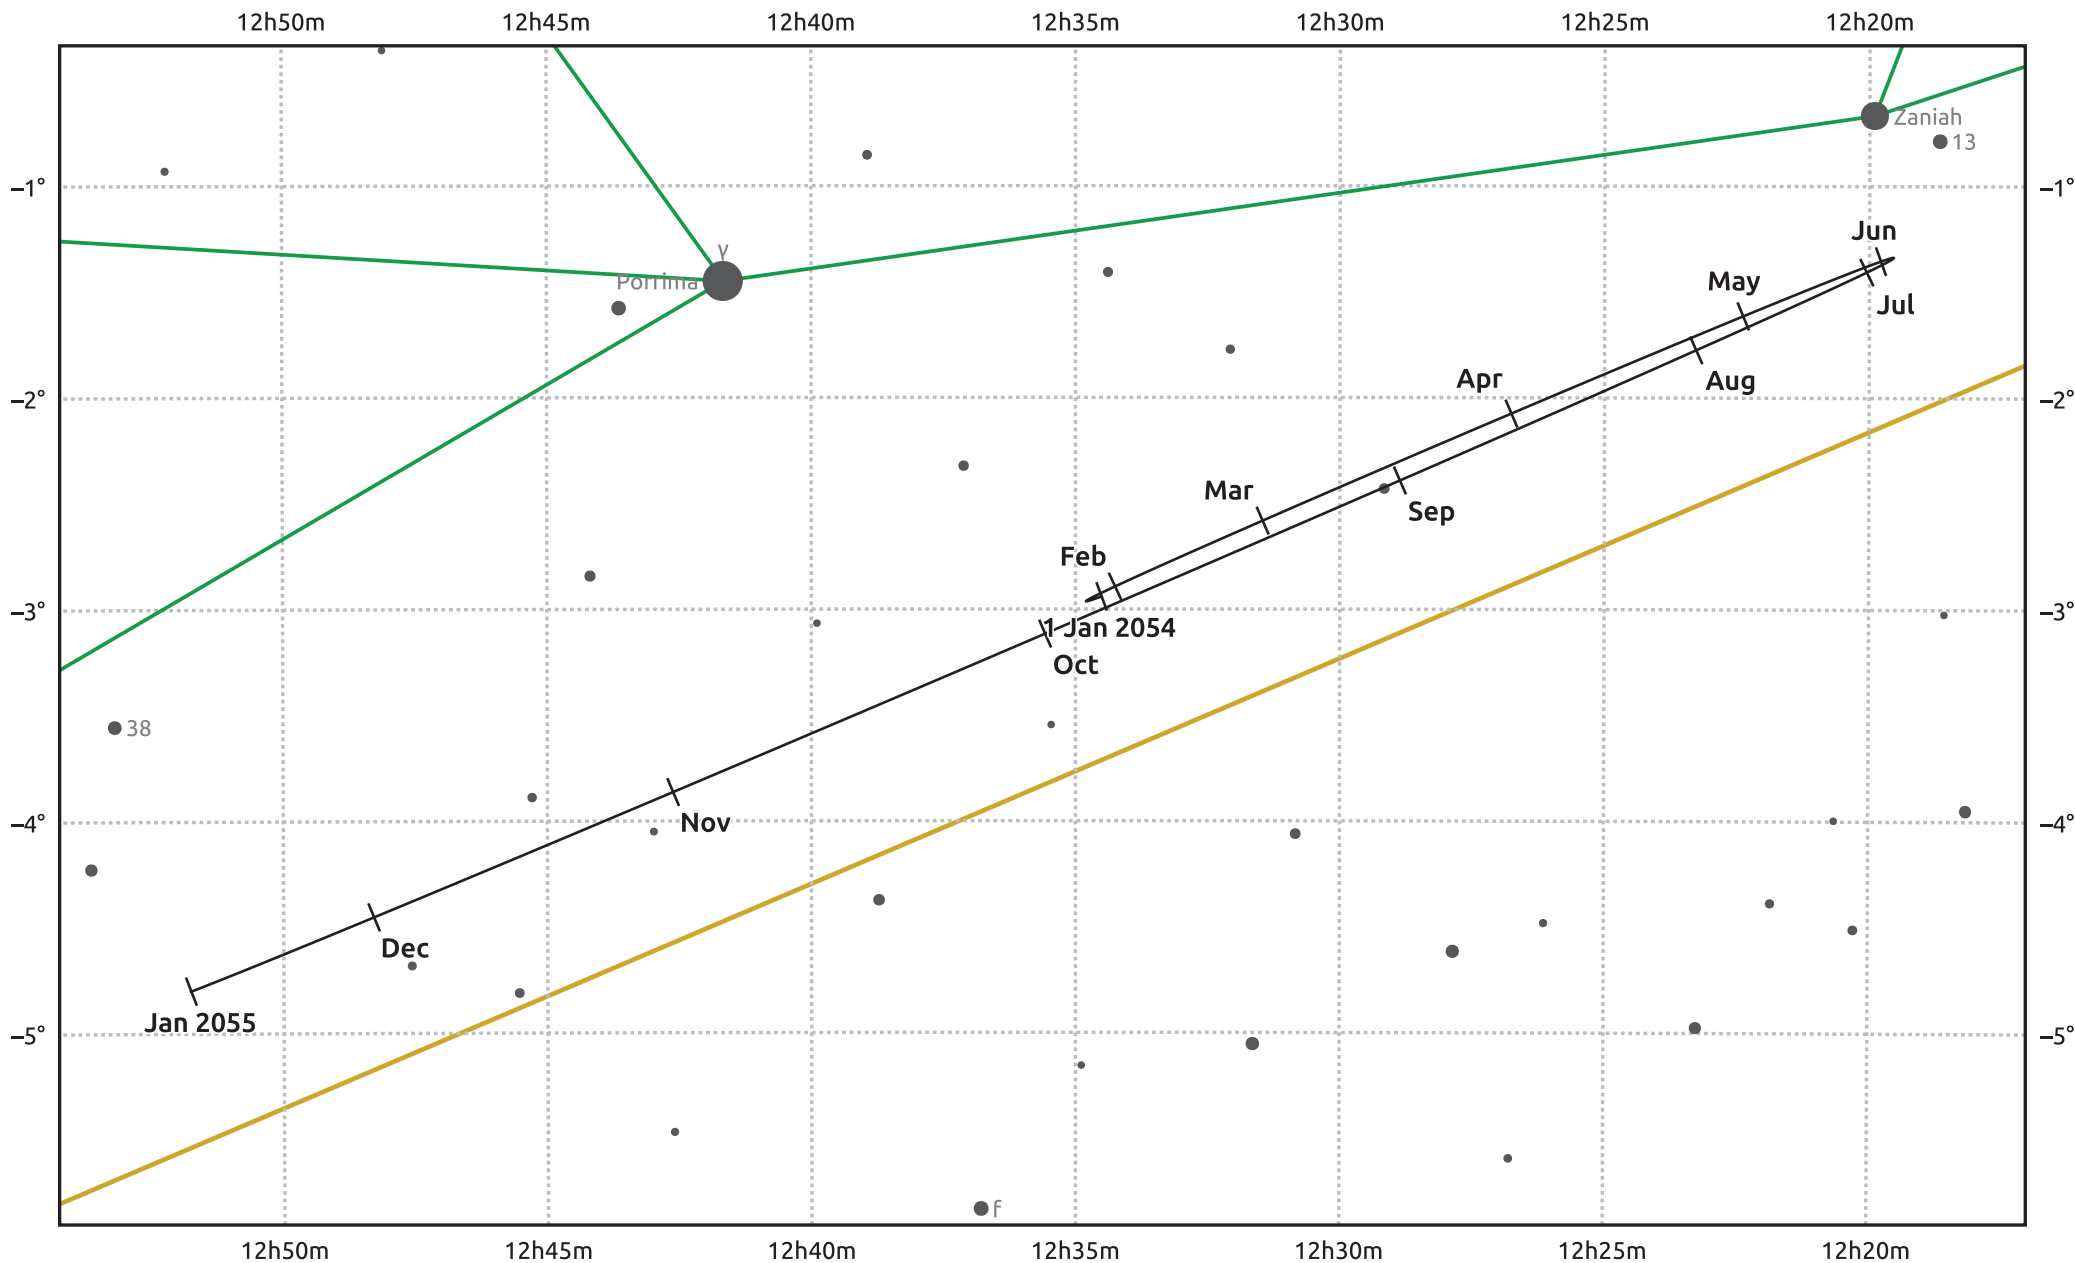

The path of Uranus in 2024

© Dominic Ford 2011–2025. Date markers placed at midnight UTC. Downloaded from <https://in-the-sky.org>

Magnitude scale: • 8.0 • 7.0 • 6.0 • 5.0 • 4.0 • 3.0 • 2.0

— Ecliptic Plane

- Galaxy
- Bright nebula
- Open cluster
- Globular cluster
- Planetary nebula

Date	Mag	Angular size
2024 Jan 1	5.4	3.9"
2024 Apr 1	5.3	4.1"
2024 Jul 1	5.5	3.8"
2024 Oct 1	5.6	3.6"
2025 Jan 1	5.5	3.8"