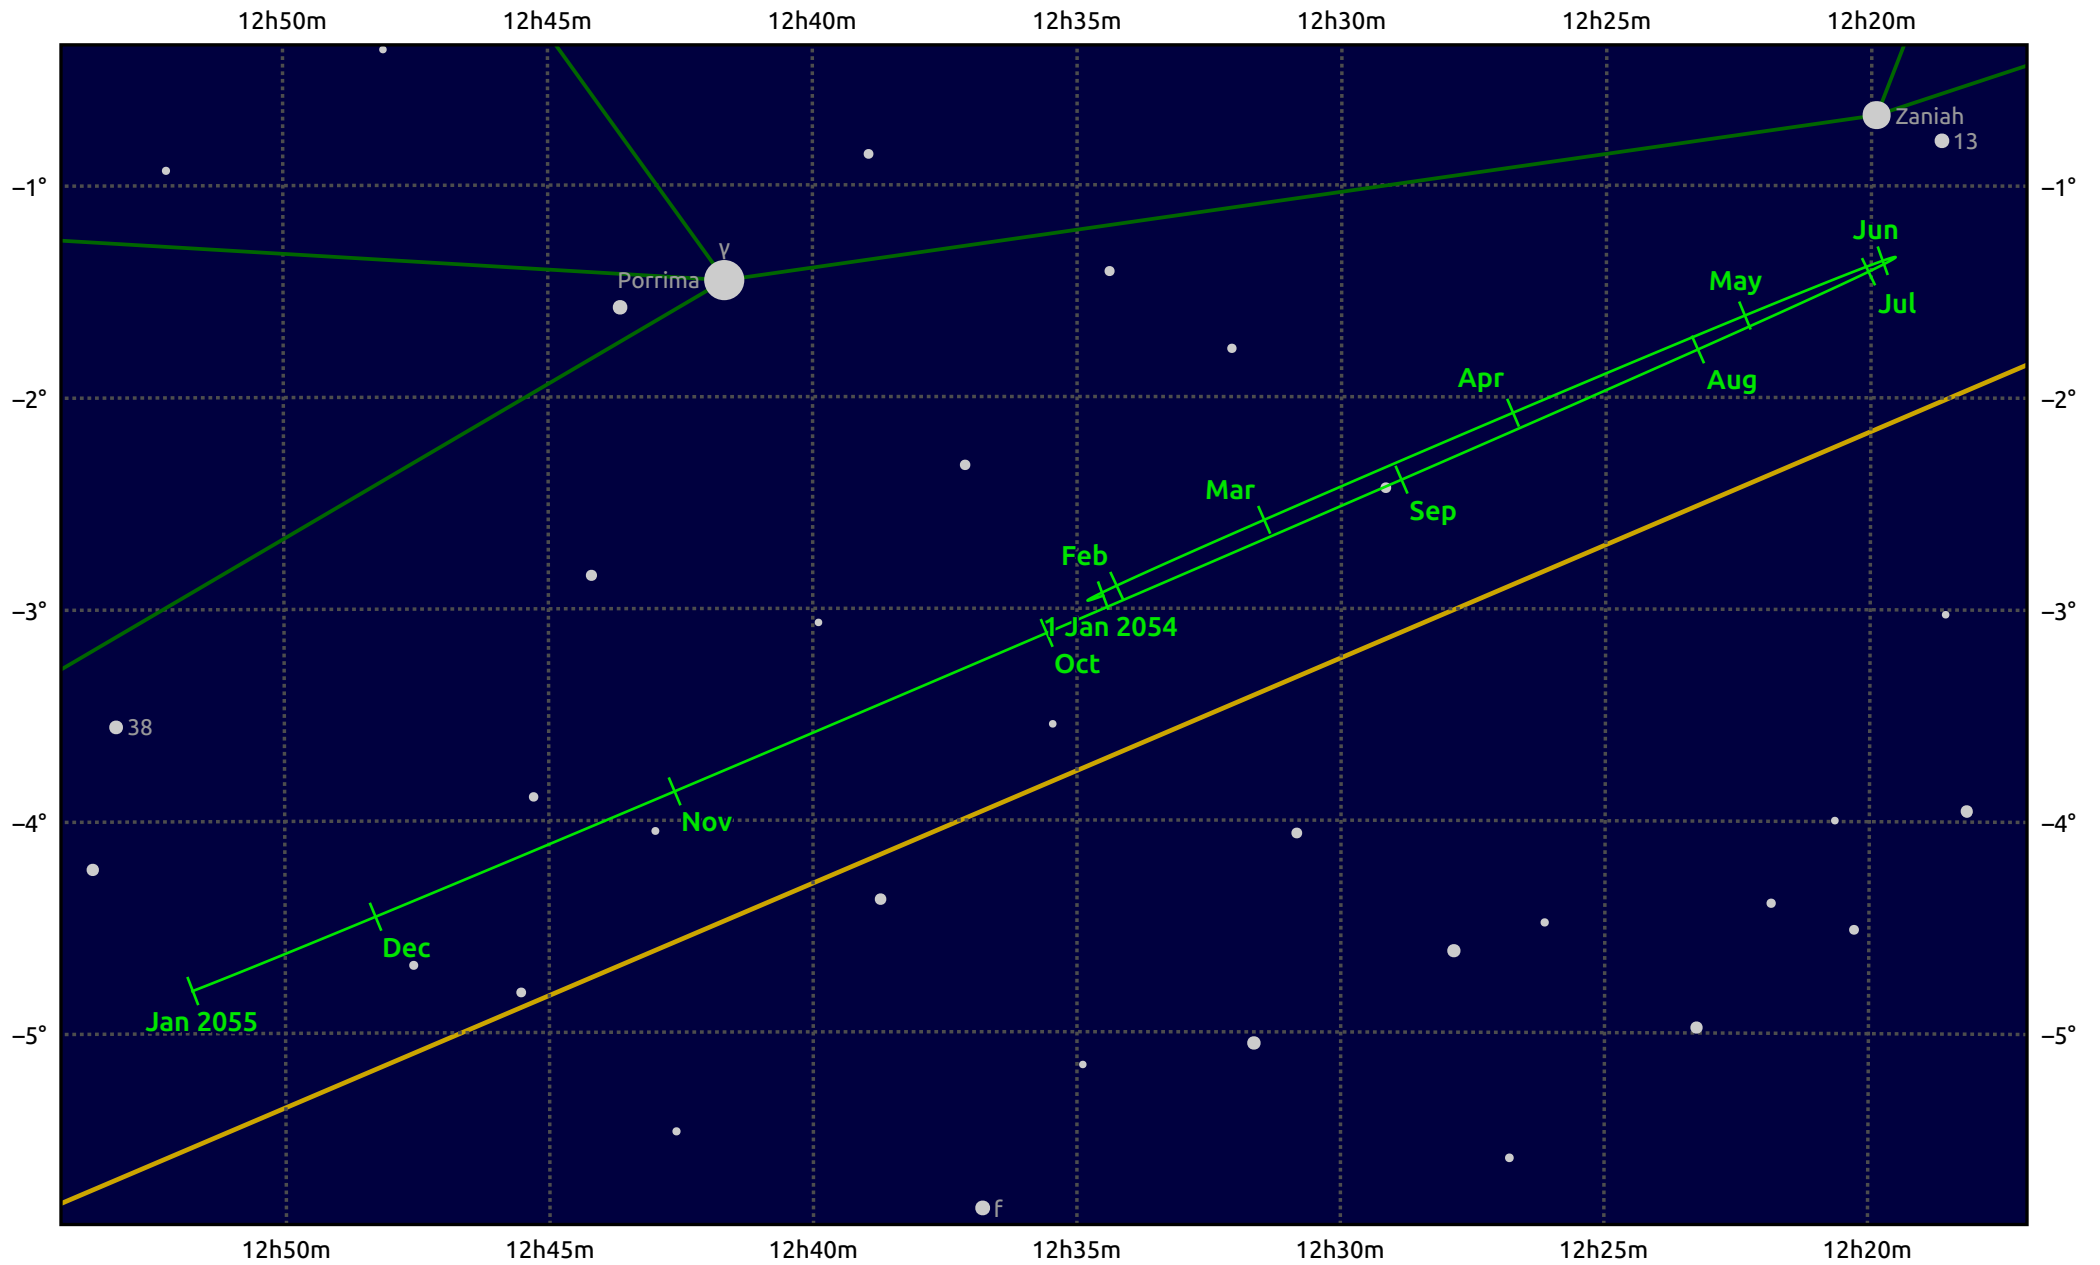

# The path of Uranus in 2054

© Dominic Ford 2011–2025. Date markers placed at midnight UTC. Downloaded from <https://in-the-sky.org>

Magnitude scale: • 8.0 • 7.0 • 6.0 • 5.0 • 4.0 • 3.0 • 2.0

— Ecliptic Plane

● Galaxy   
 ■ Bright nebula   
 ● Open cluster   
 ⊕ Globular cluster   
 ◆ Planetary nebula

Date	Mag	Angular size
2054 Jan 1	5.4	3.9"
2054 Apr 1	5.3	4.1"
2054 Jul 1	5.5	3.8"
2054 Oct 1	5.6	3.6"
2055 Jan 1	5.5	3.8"