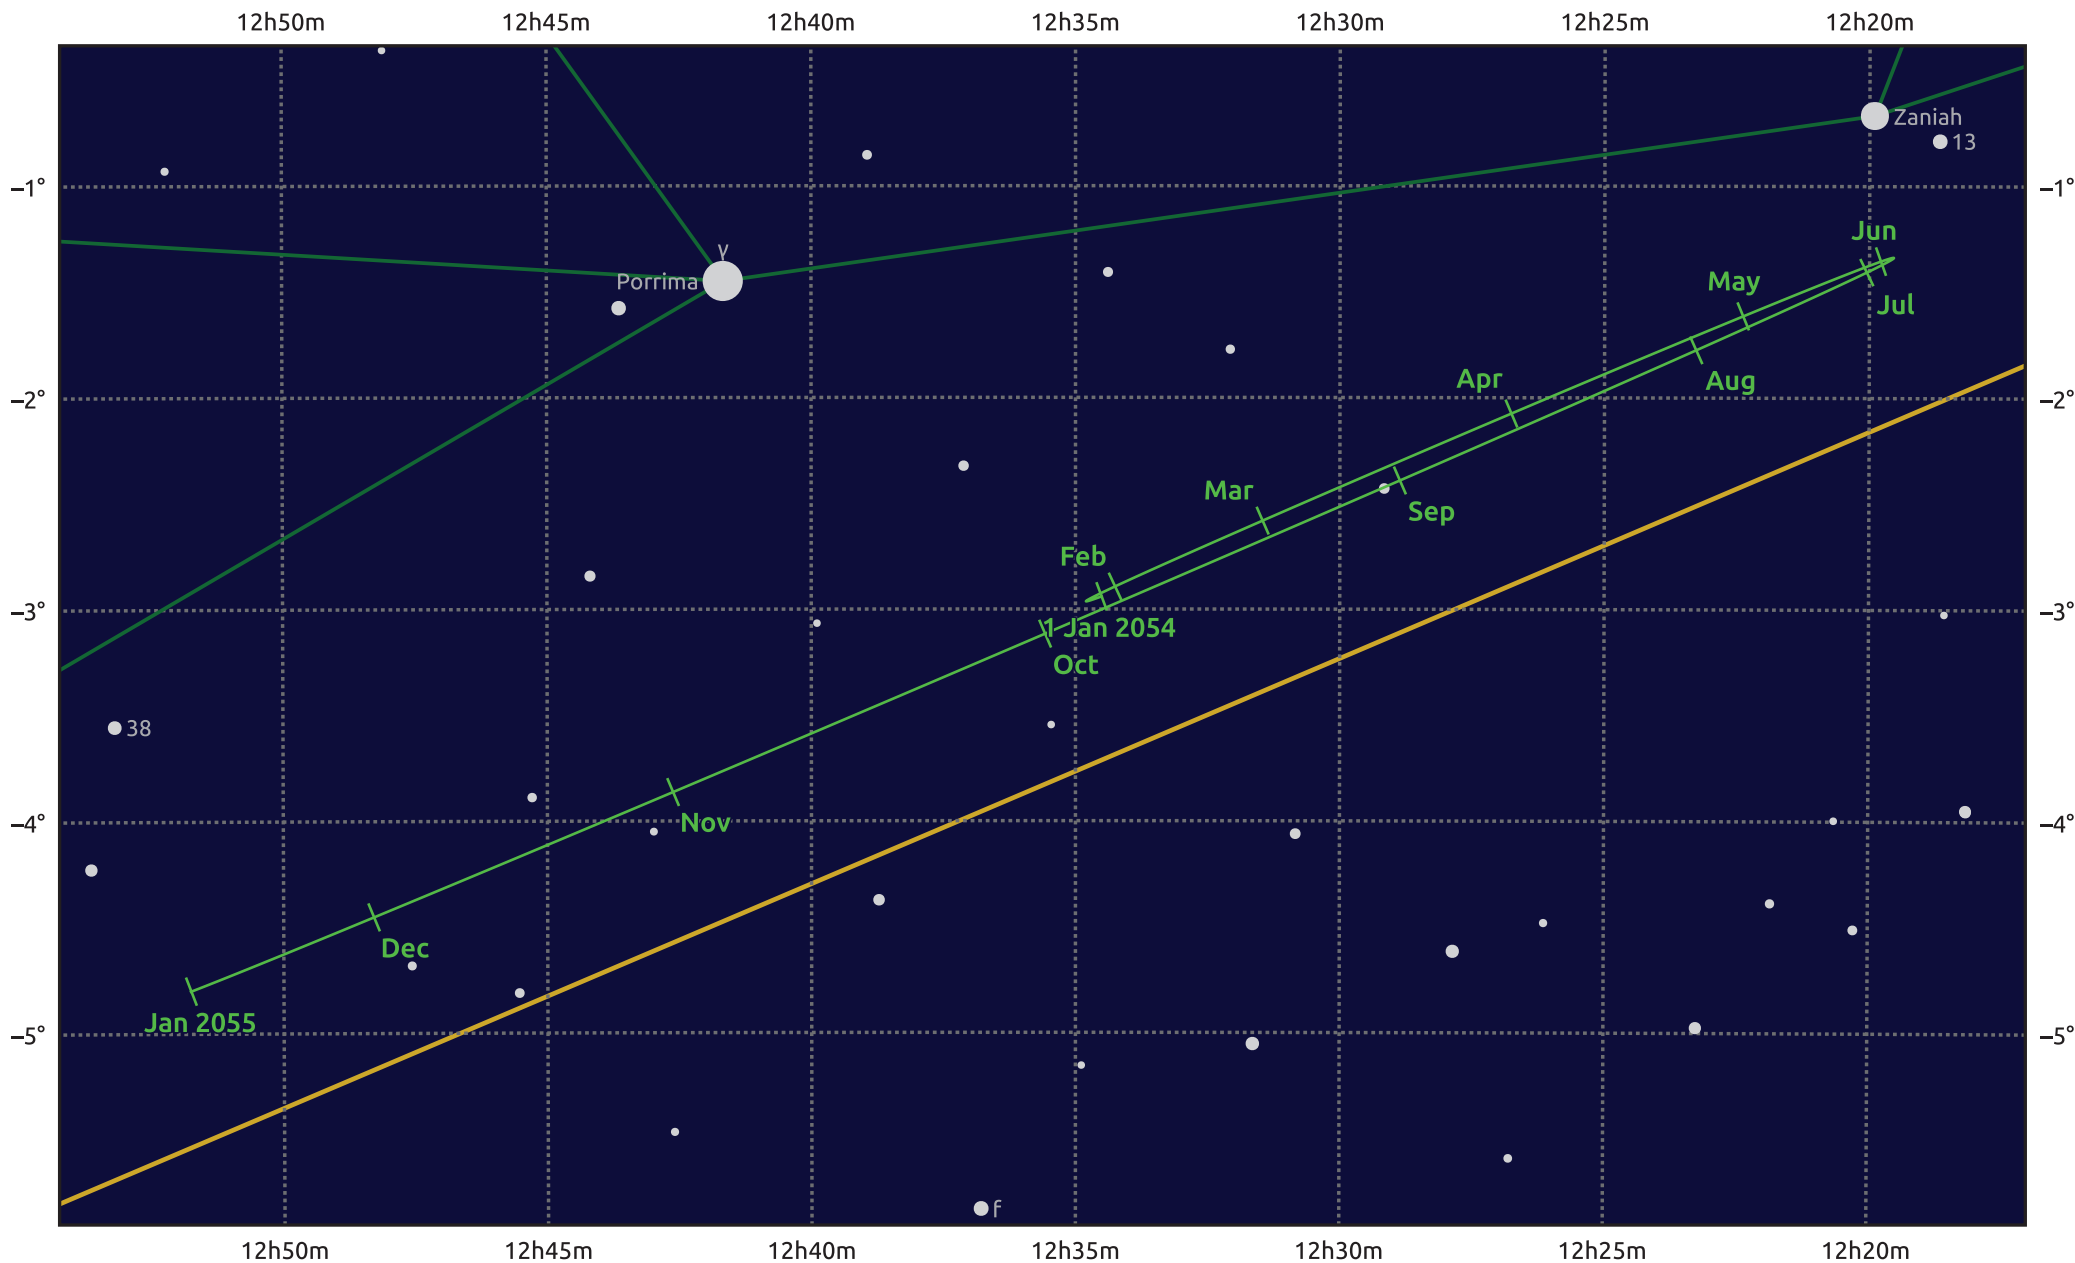

The path of Uranus in 2054

© Dominic Ford 2011–2025. Date markers placed at midnight UTC. Downloaded from <https://in-the-sky.org>

Magnitude scale: • 8.0 • 7.0 • 6.0 • 5.0 • 4.0 • 3.0 • 2.0

— Ecliptic Plane

● Galaxy
 ■ Bright nebula
 ● Open cluster
 ⊕ Globular cluster
 ◆ Planetary nebula

Date	Mag	Angular size
2054 Jan 1	5.4	3.9"
2054 Apr 1	5.3	4.1"
2054 Jul 1	5.5	3.8"
2054 Oct 1	5.6	3.6"
2055 Jan 1	5.5	3.8"