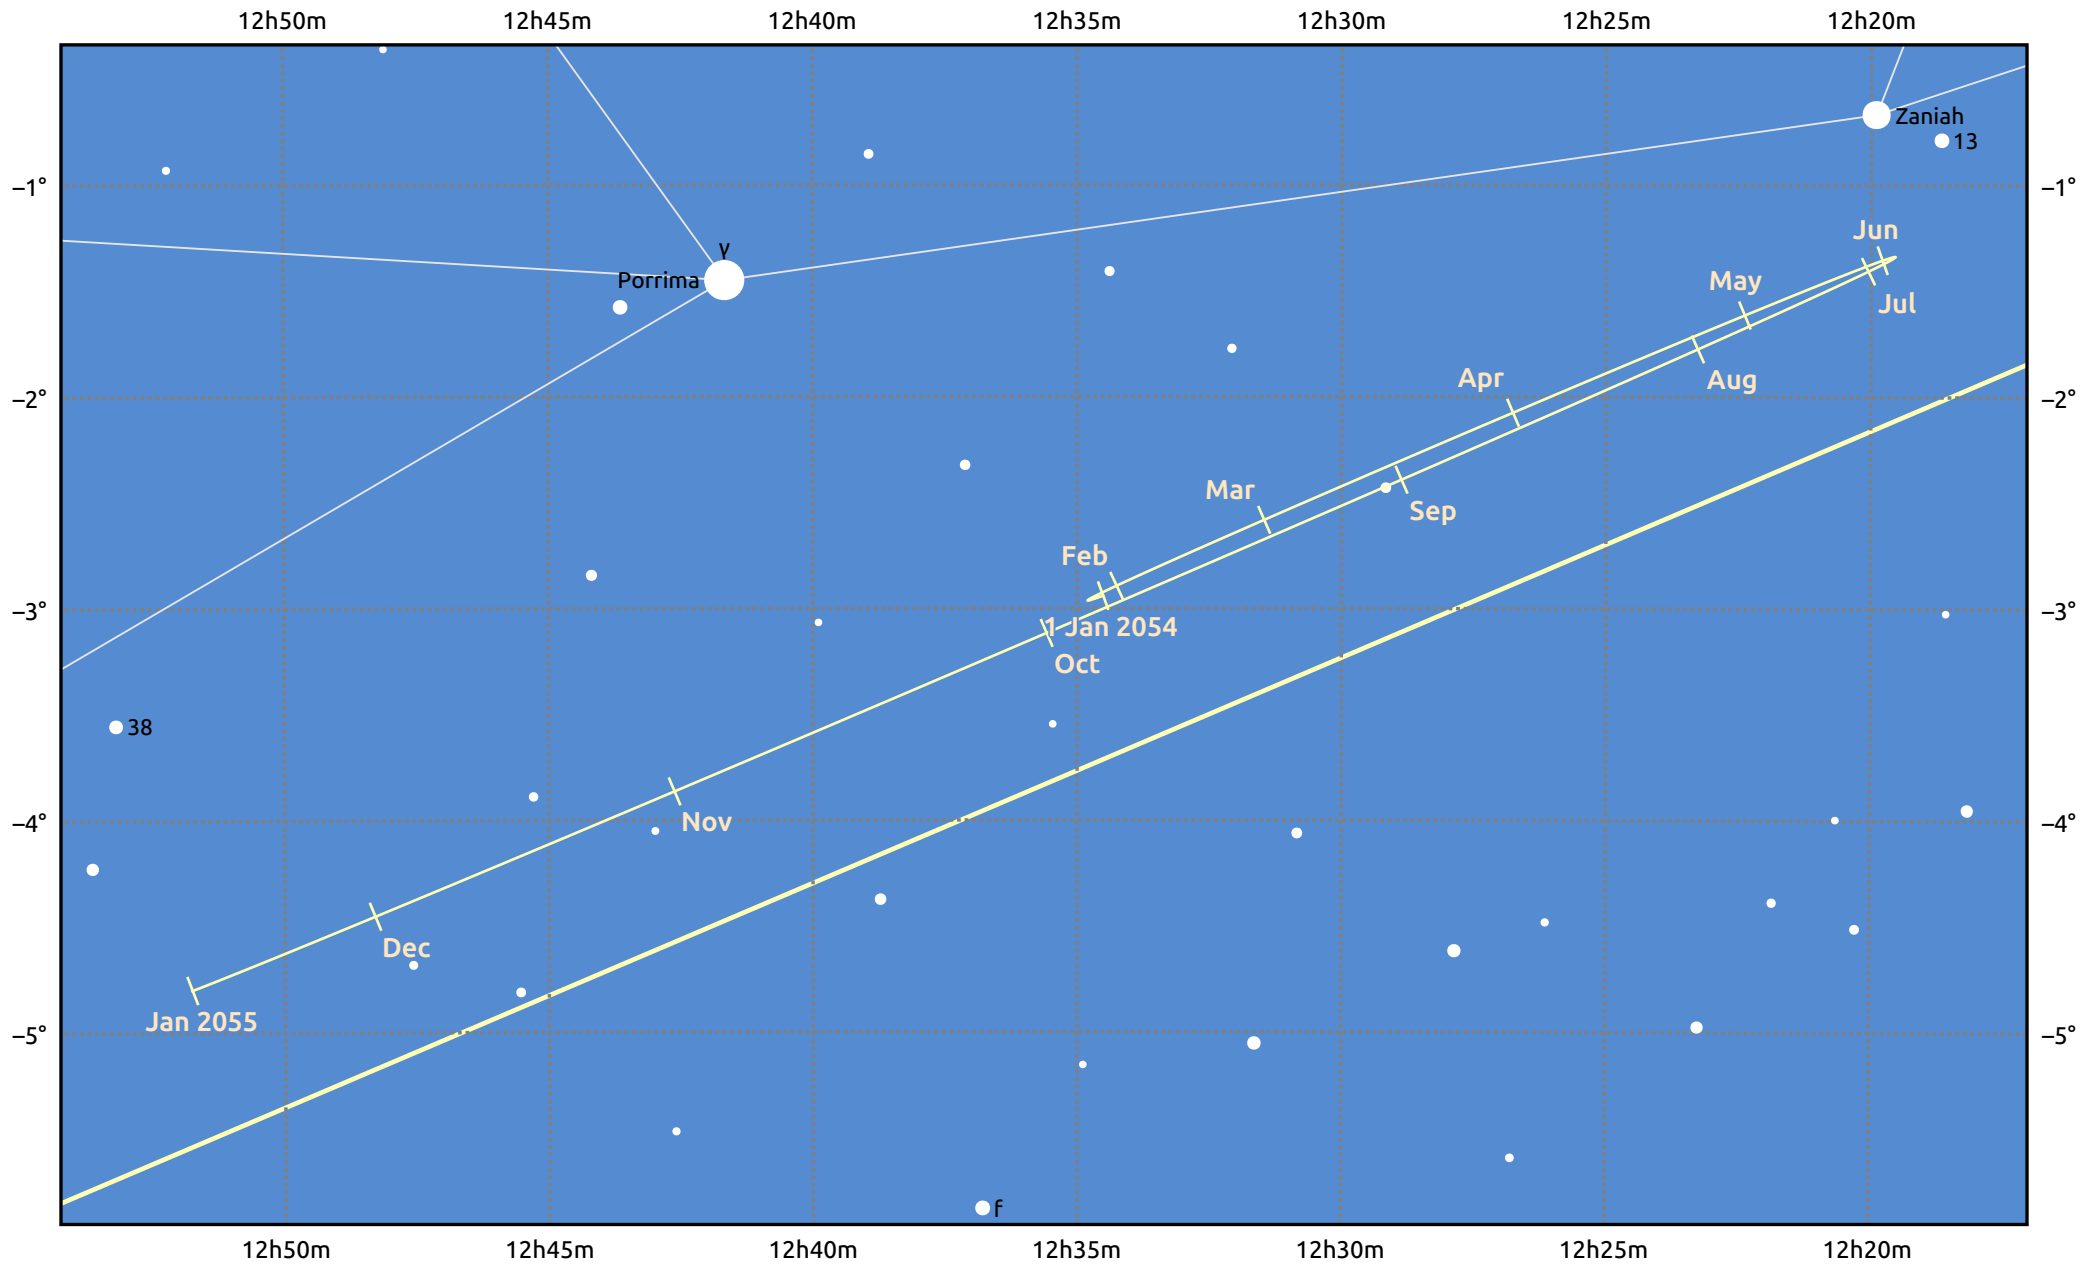

# The path of Uranus in 2054

© Dominic Ford 2011–2025. Date markers placed at midnight UTC. Downloaded from <https://in-the-sky.org>

Magnitude scale: • 8.0 • 7.0 • 6.0 • 5.0 • 4.0 • 3.0 • 2.0

— Ecliptic Plane

Galaxy    Bright nebula    Open cluster    Globular cluster    Planetary nebula

Date	Mag	Angular size
2054 Jan 1	5.4	3.9"
2054 Apr 1	5.3	4.1"
2054 Jul 1	5.5	3.8"
2054 Oct 1	5.6	3.6"
2055 Jan 1	5.5	3.8"