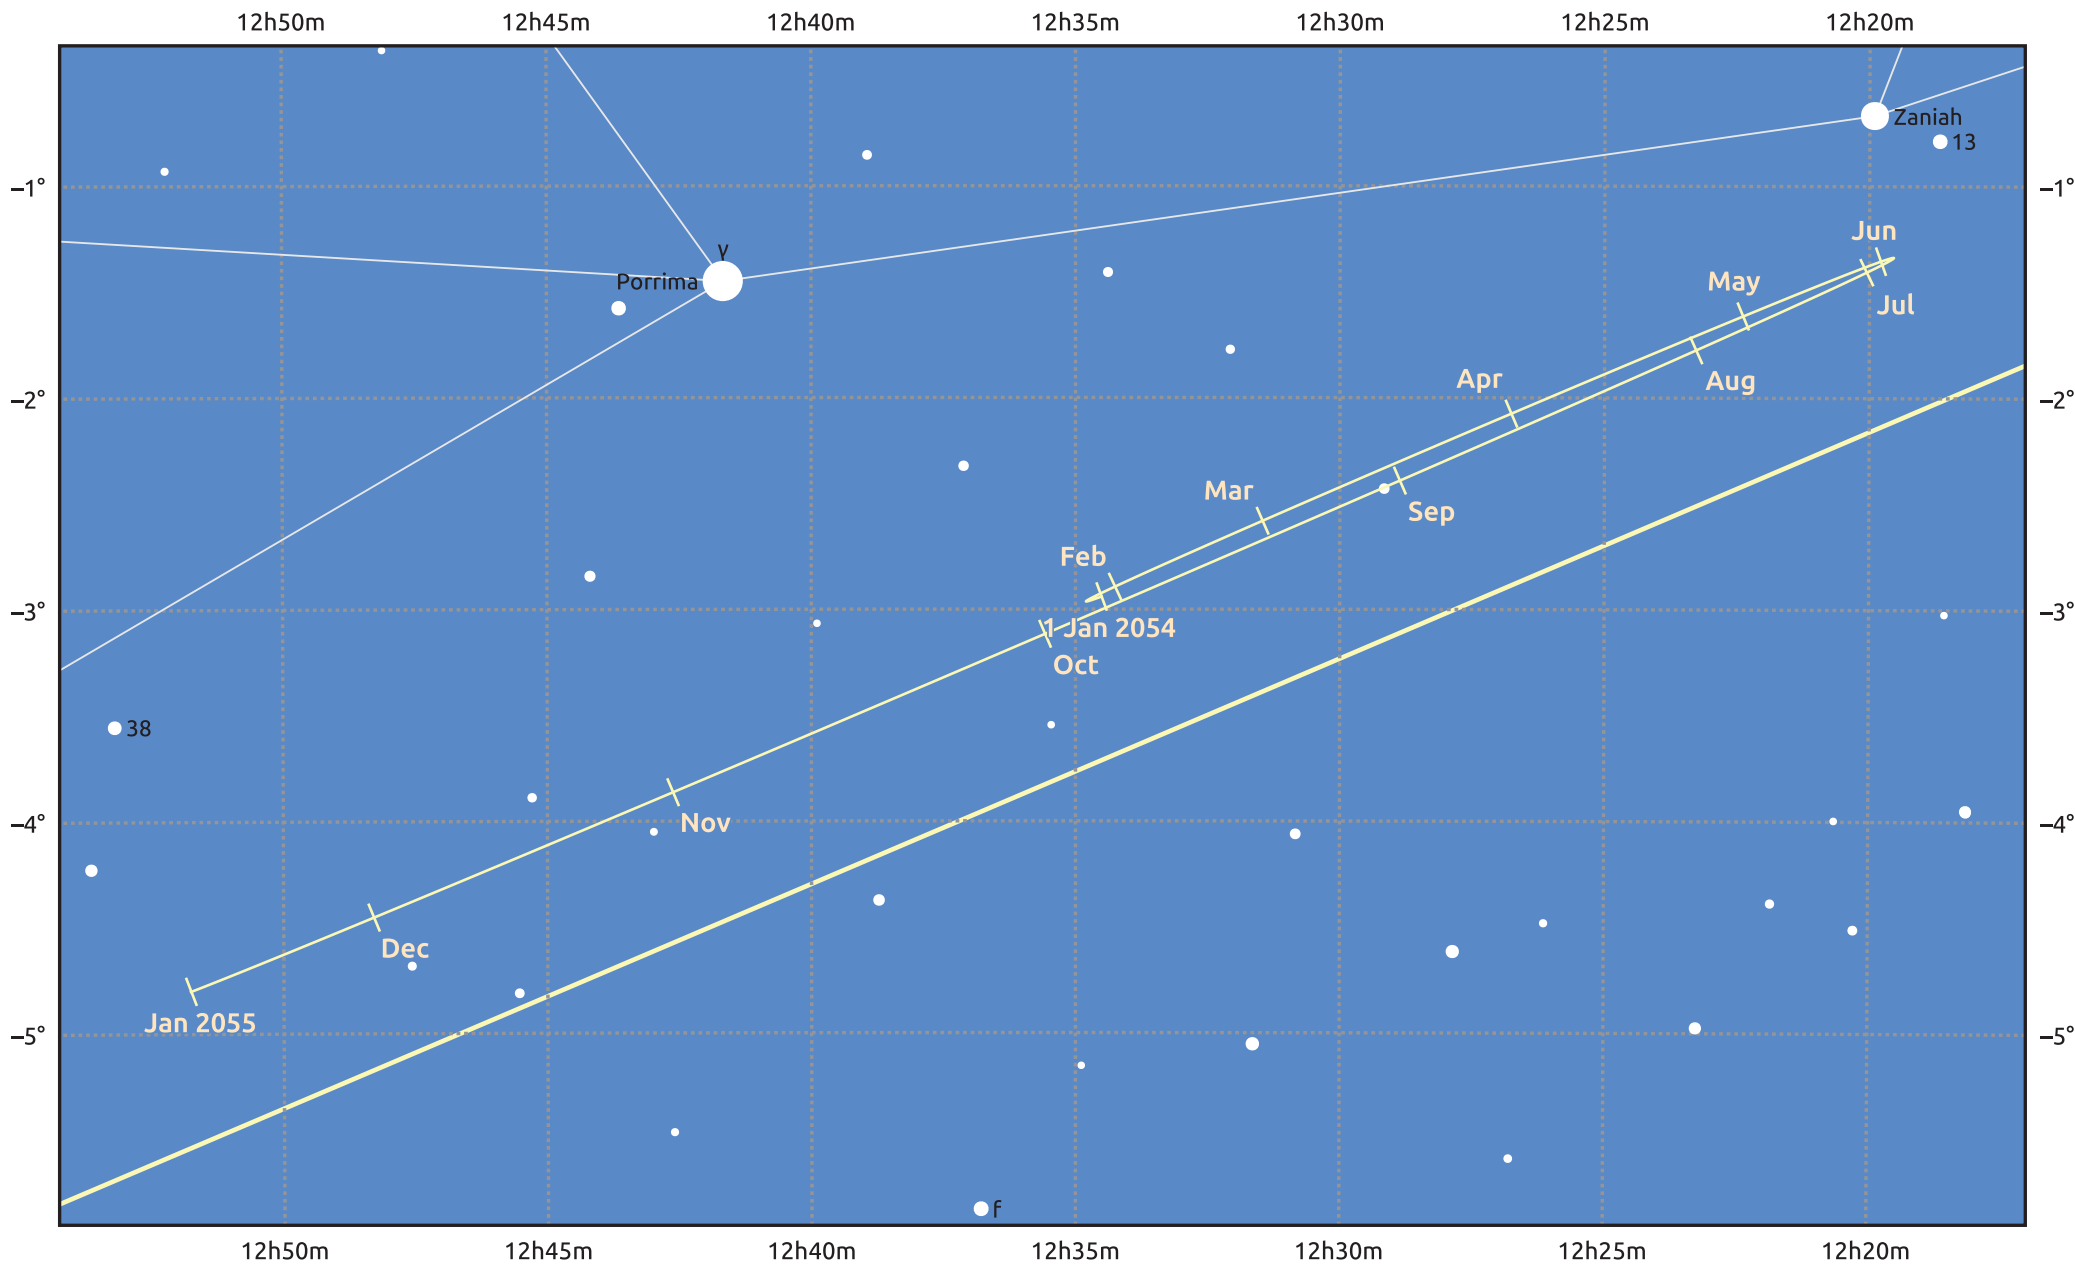

The path of Uranus in 2054

© Dominic Ford 2011–2025. Date markers placed at midnight UTC. Downloaded from <https://in-the-sky.org>

Magnitude scale: ● 8.0 ● 7.0 ● 6.0 ● 5.0 ● 4.0 ● 3.0 ● 2.0

— Ecliptic Plane

Galaxy Bright nebula Open cluster Globular cluster Planetary nebula

Date	Mag	Angular size
2054 Jan 1	5.4	3.9"
2054 Apr 1	5.3	4.1"
2054 Jul 1	5.5	3.8"
2054 Oct 1	5.6	3.6"
2055 Jan 1	5.5	3.8"