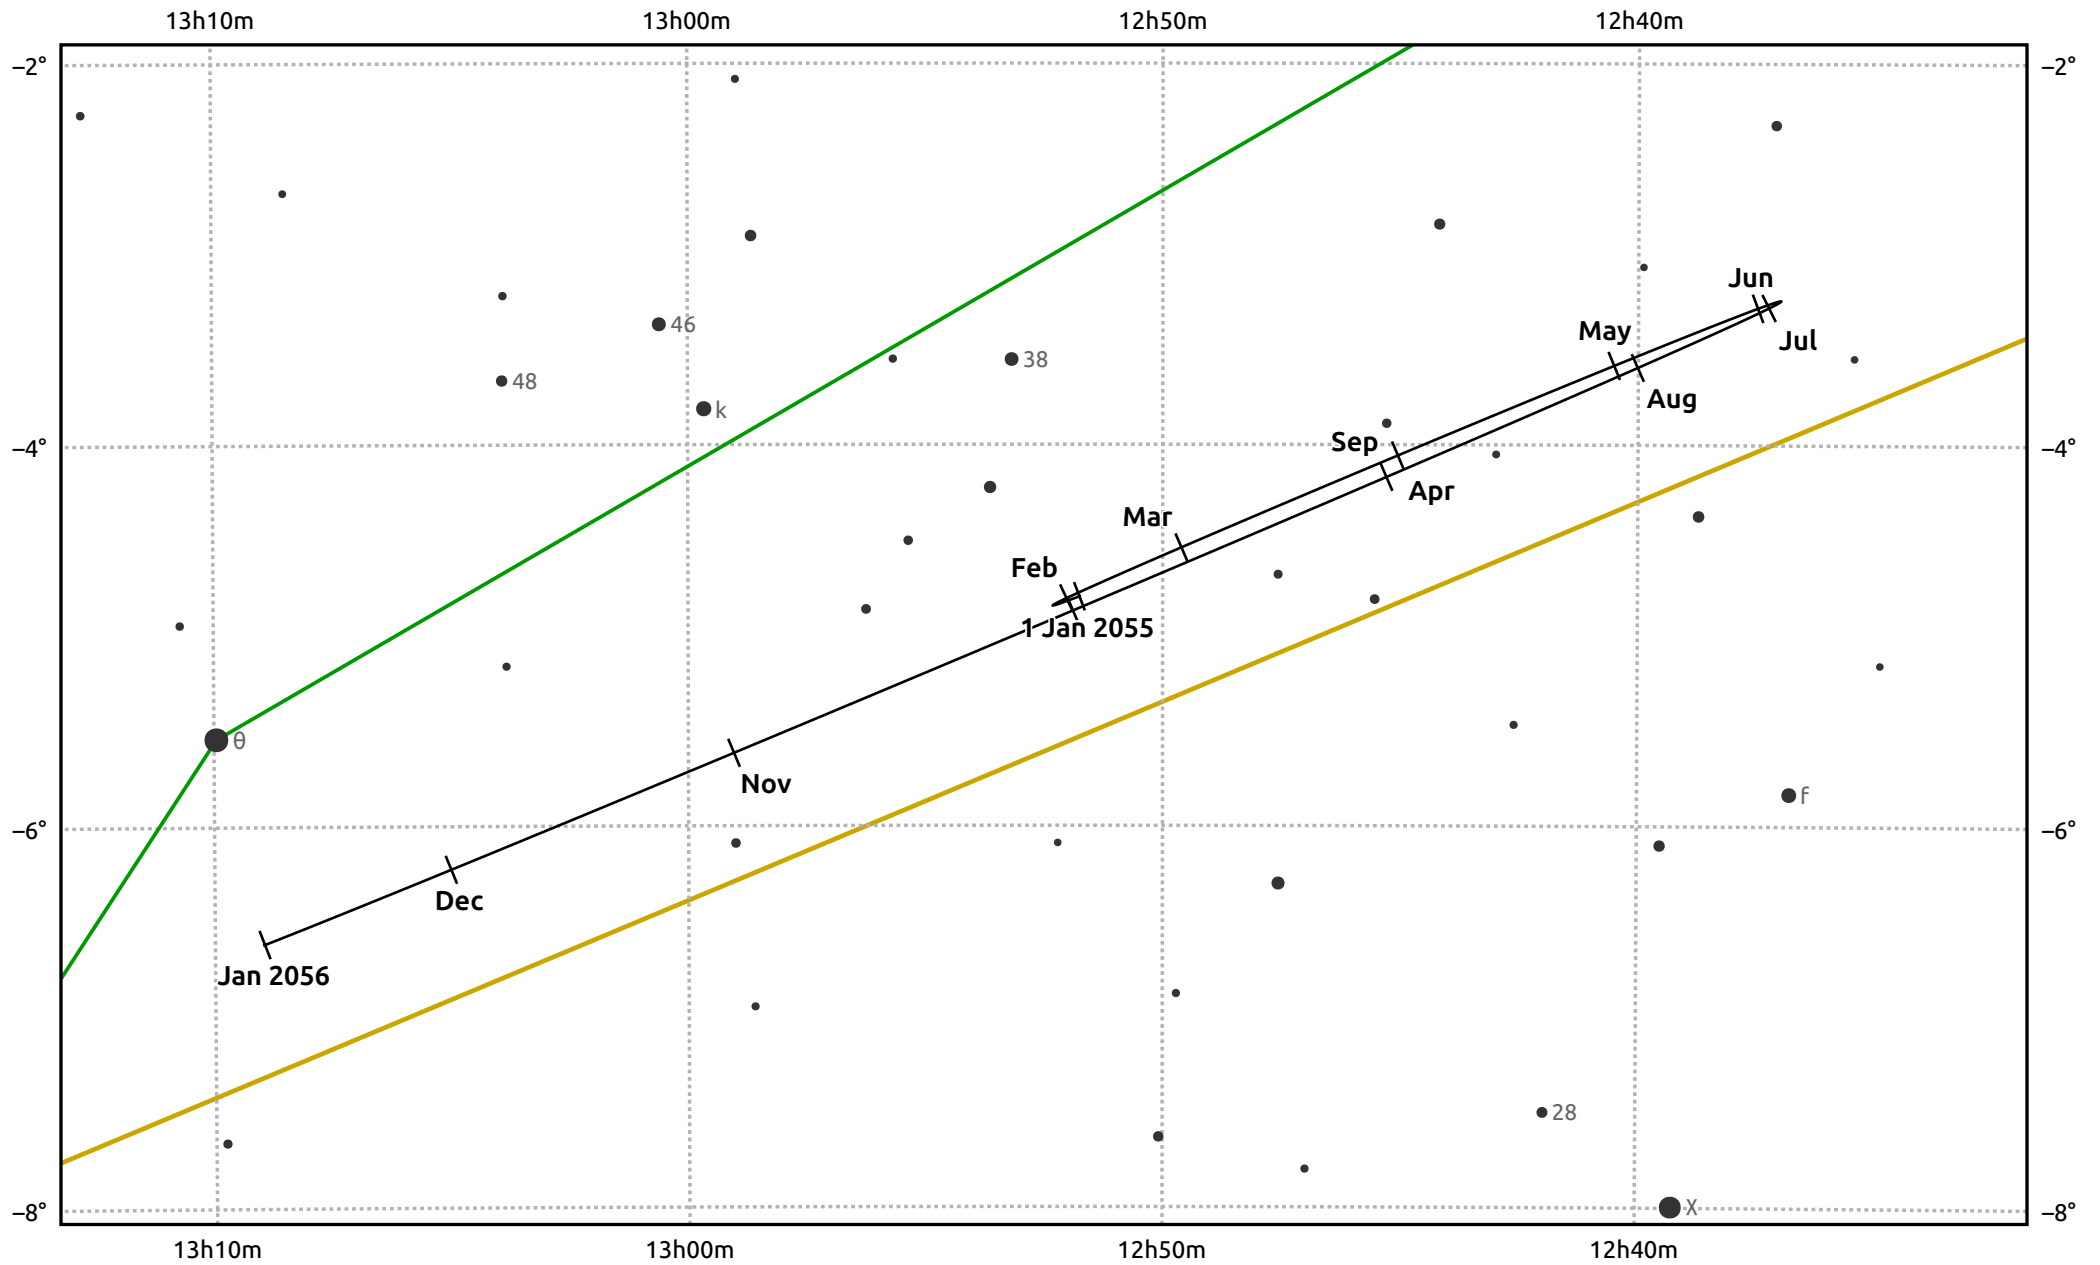

# The path of Uranus in 2055

© Dominic Ford 2011–2025. Date markers placed at midnight UTC. Downloaded from <https://in-the-sky.org>

Magnitude scale: • 8.0 • 7.0 • 6.0 • 5.0 ● 4.0

— Ecliptic Plane

● Galaxy   
 ■ Bright nebula   
 ● Open cluster   
 ⊕ Globular cluster   
 + Planetary nebula

Date	Mag	Angular size
2055 Jan 1	5.5	3.8"
2055 Apr 1	5.3	4.1"
2055 Jul 1	5.5	3.9"
2055 Oct 1	5.6	3.6"
2056 Jan 1	5.5	3.8"