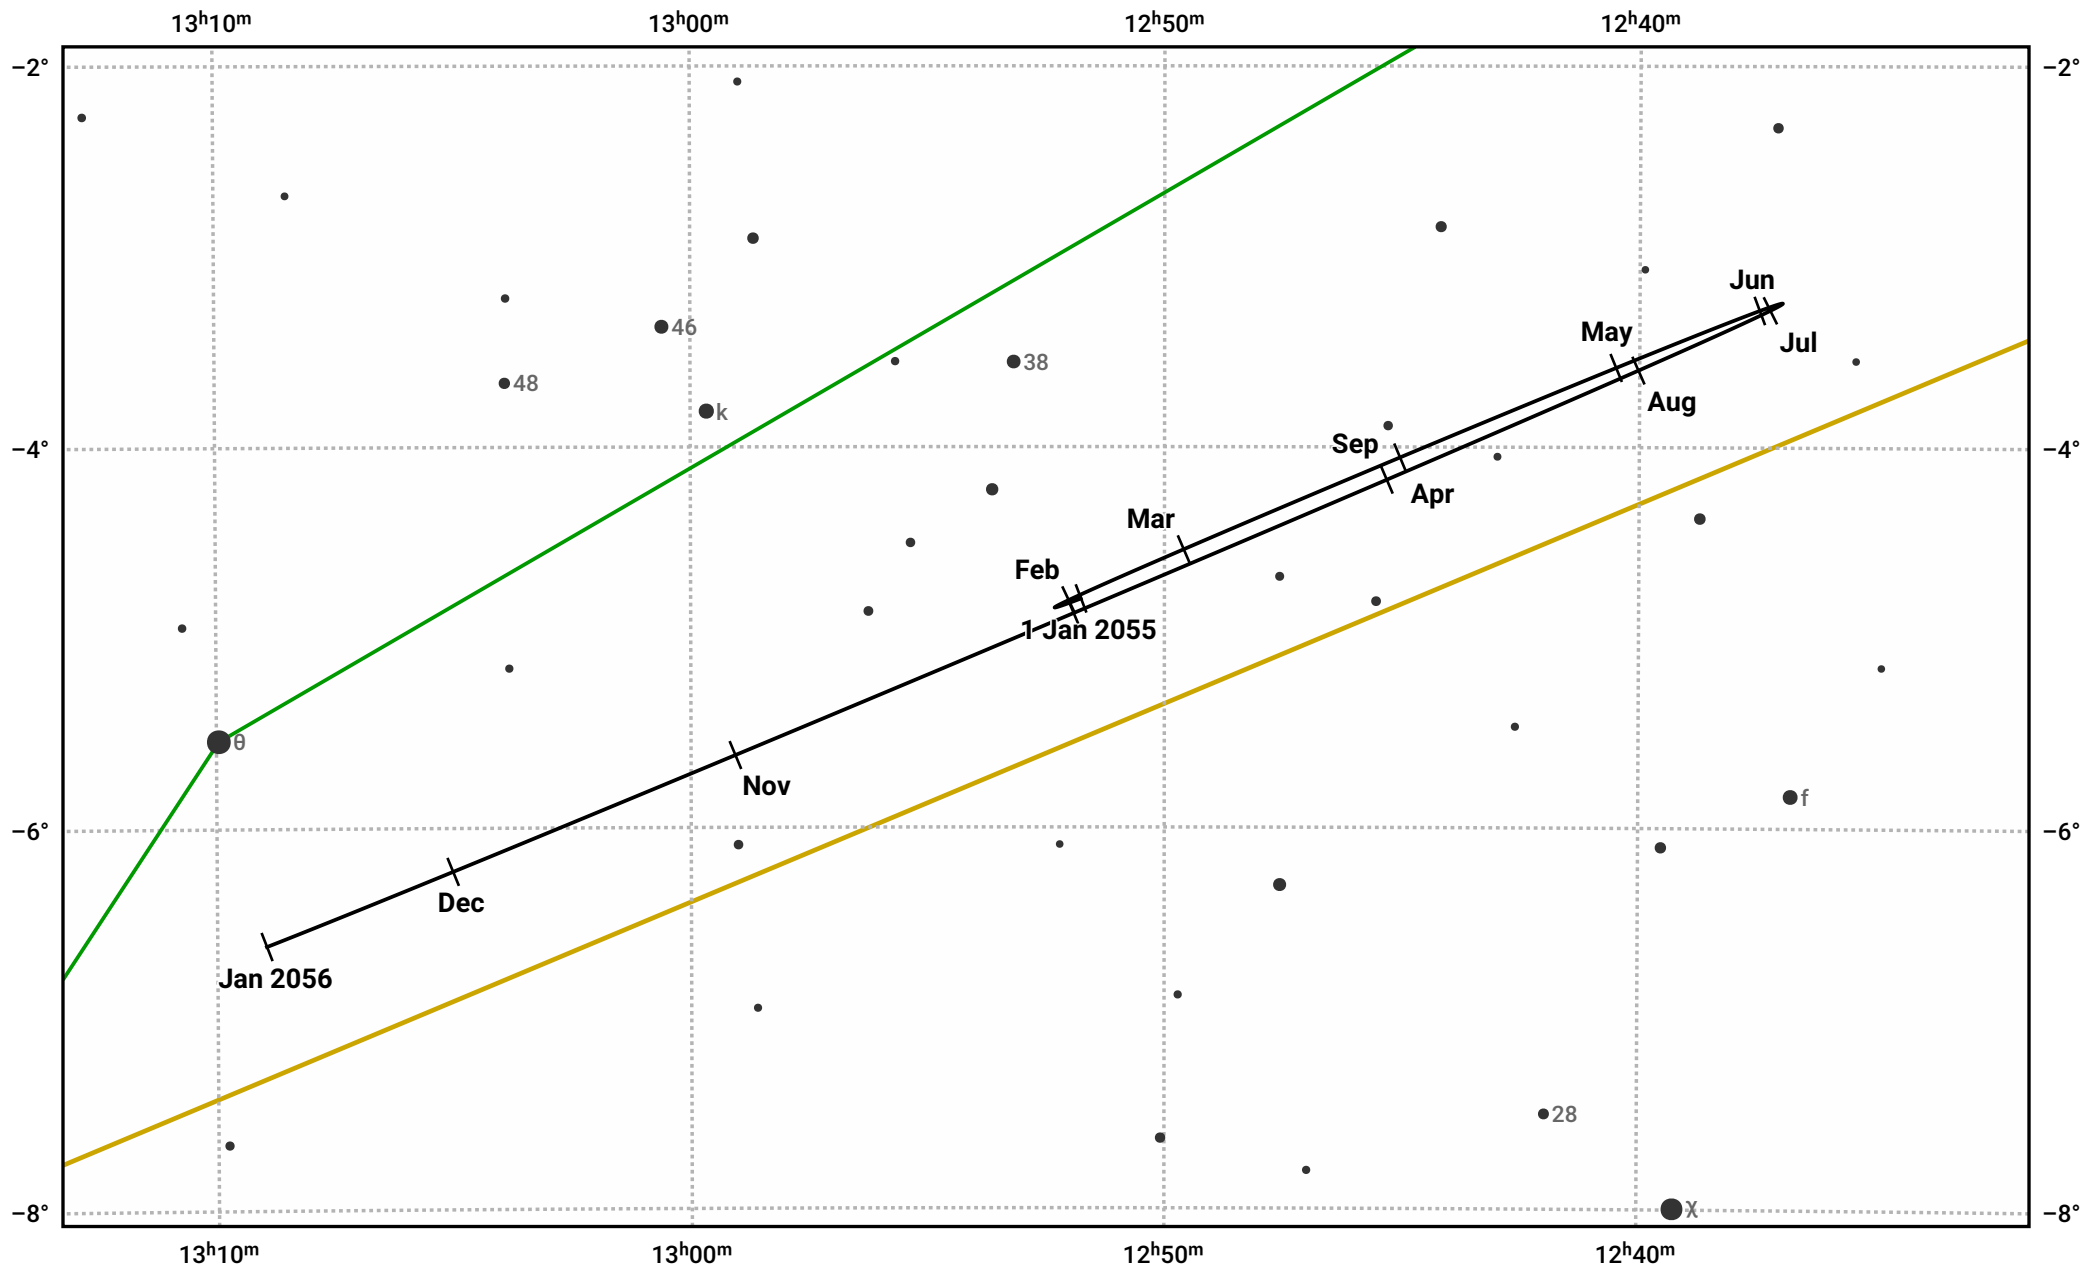

The path of Uranus in 2055

© Dominic Ford 2011–2023. Date markers placed at midnight UTC. Downloaded from <https://in-the-sky.org>

Magnitude scale: • 8.0 • 7.0 • 6.0 • 5.0 ● 4.0

— Ecliptic Plane

● Galaxy ■ Bright nebula ● Open cluster ⊕ Globular cluster

Date	Mag	Angular size
2055 Jan 1	5.5	3.8"
2055 Apr 1	5.3	4.1"
2055 Jul 1	5.5	3.9"
2055 Oct 1	5.6	3.6"
2056 Jan 1	5.5	3.8"