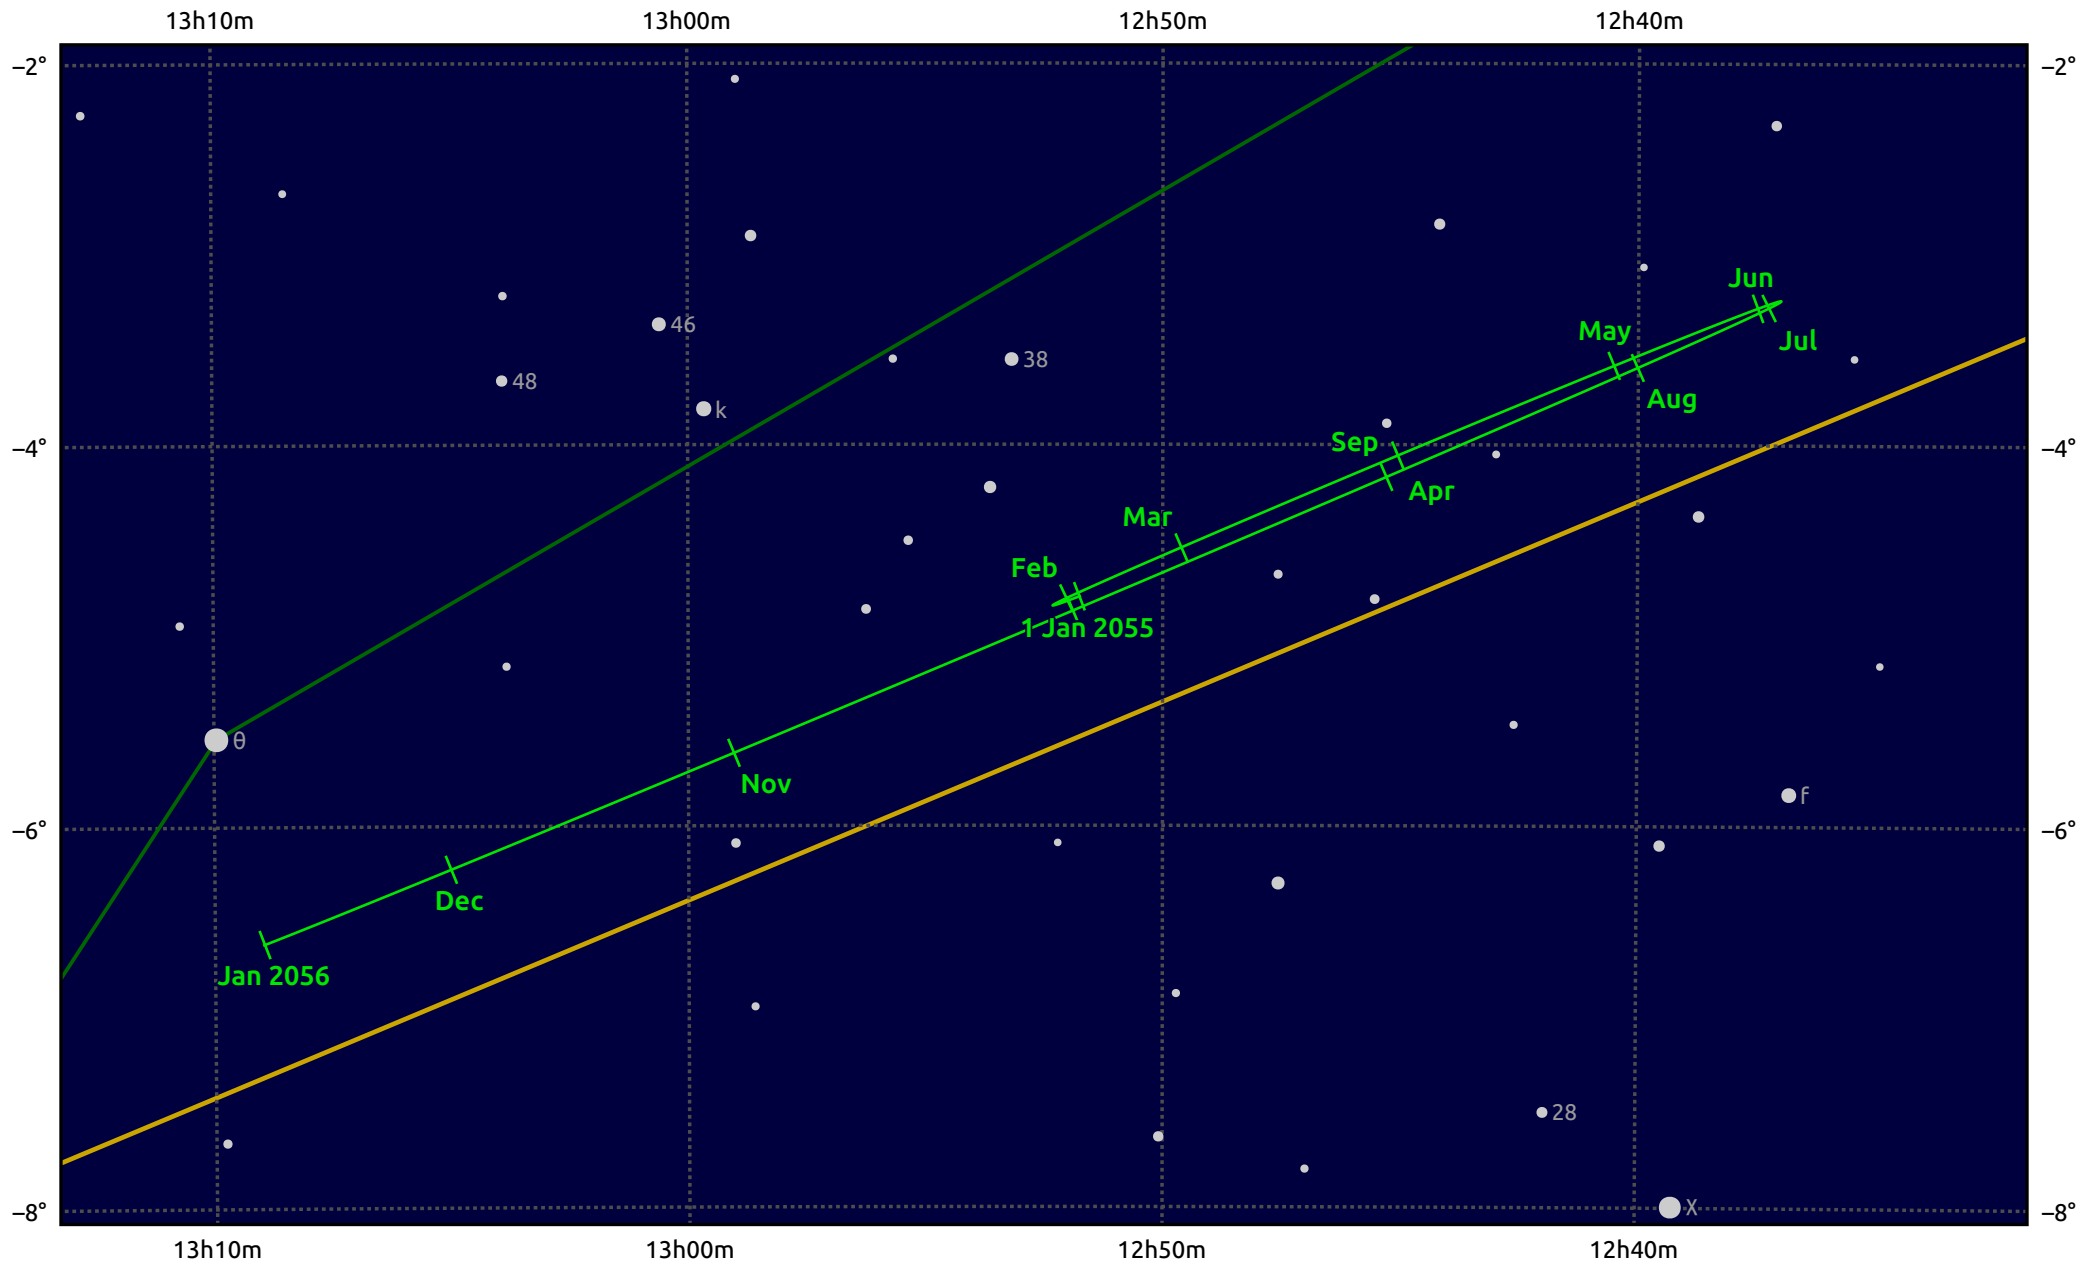

The path of Uranus in 2055

© Dominic Ford 2011–2025. Date markers placed at midnight UTC. Downloaded from <https://in-the-sky.org>

Magnitude scale: • 8.0 • 7.0 • 6.0 • 5.0 ● 4.0

— Ecliptic Plane

● Galaxy
 ■ Bright nebula
 ● Open cluster
 ⊕ Globular cluster
 ⊕ Planetary nebula

Date	Mag	Angular size
2055 Jan 1	5.5	3.8"
2055 Apr 1	5.3	4.1"
2055 Jul 1	5.5	3.9"
2055 Oct 1	5.6	3.6"
2056 Jan 1	5.5	3.8"