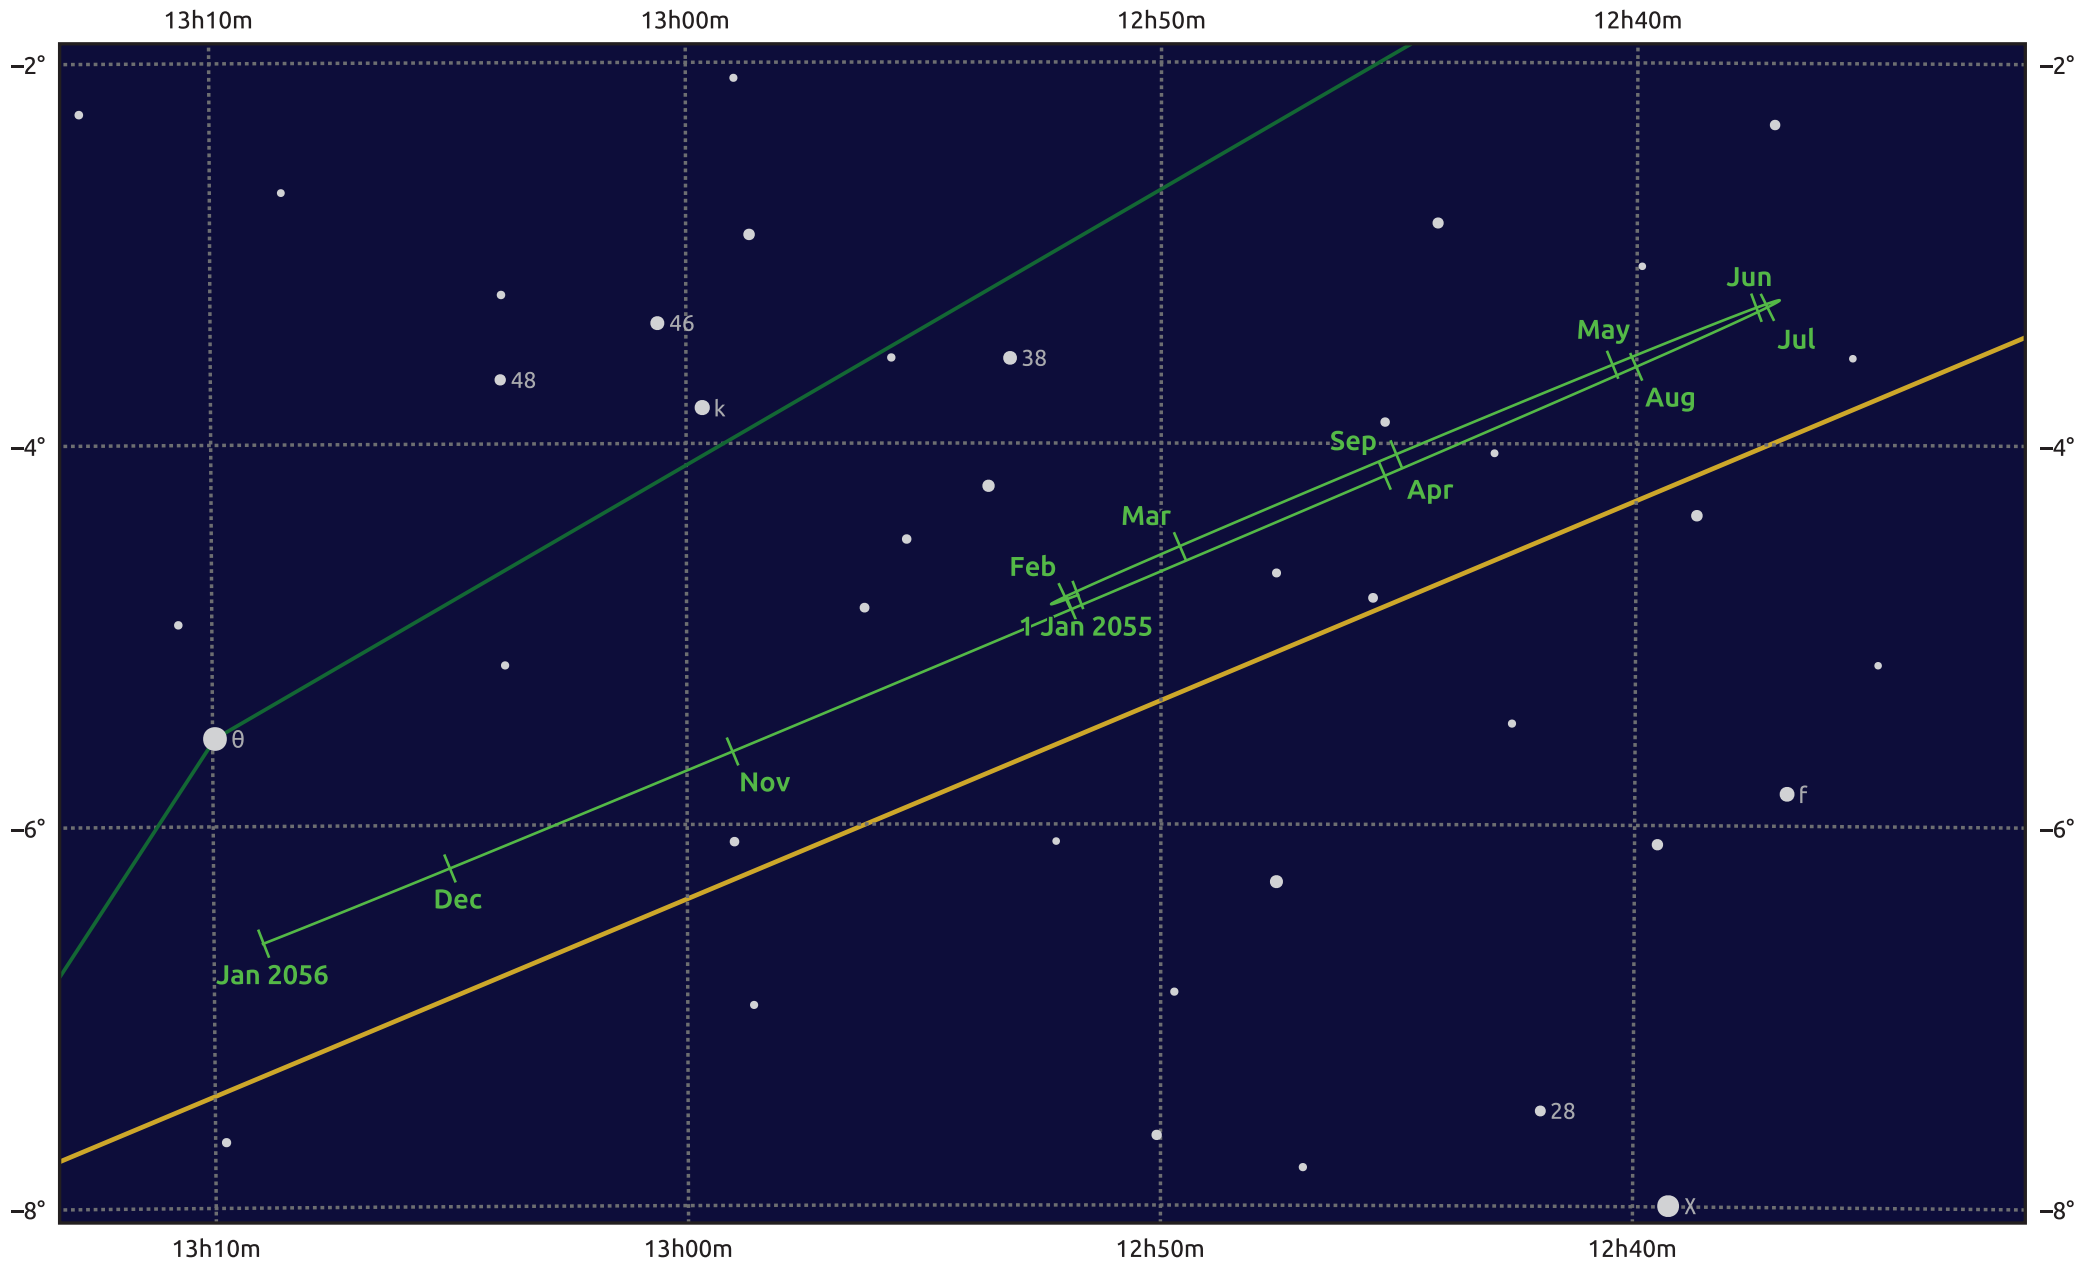

The path of Uranus in 2055

© Dominic Ford 2011–2025. Date markers placed at midnight UTC. Downloaded from <https://in-the-sky.org>

Magnitude scale: • 8.0 • 7.0 • 6.0 • 5.0 ● 4.0

— Ecliptic Plane

- Galaxy
- Bright nebula
- Open cluster
- Globular cluster
- Planetary nebula

Date	Mag	Angular size
2055 Jan 1	5.5	3.8"
2055 Apr 1	5.3	4.1"
2055 Jul 1	5.5	3.9"
2055 Oct 1	5.6	3.6"
2056 Jan 1	5.5	3.8"