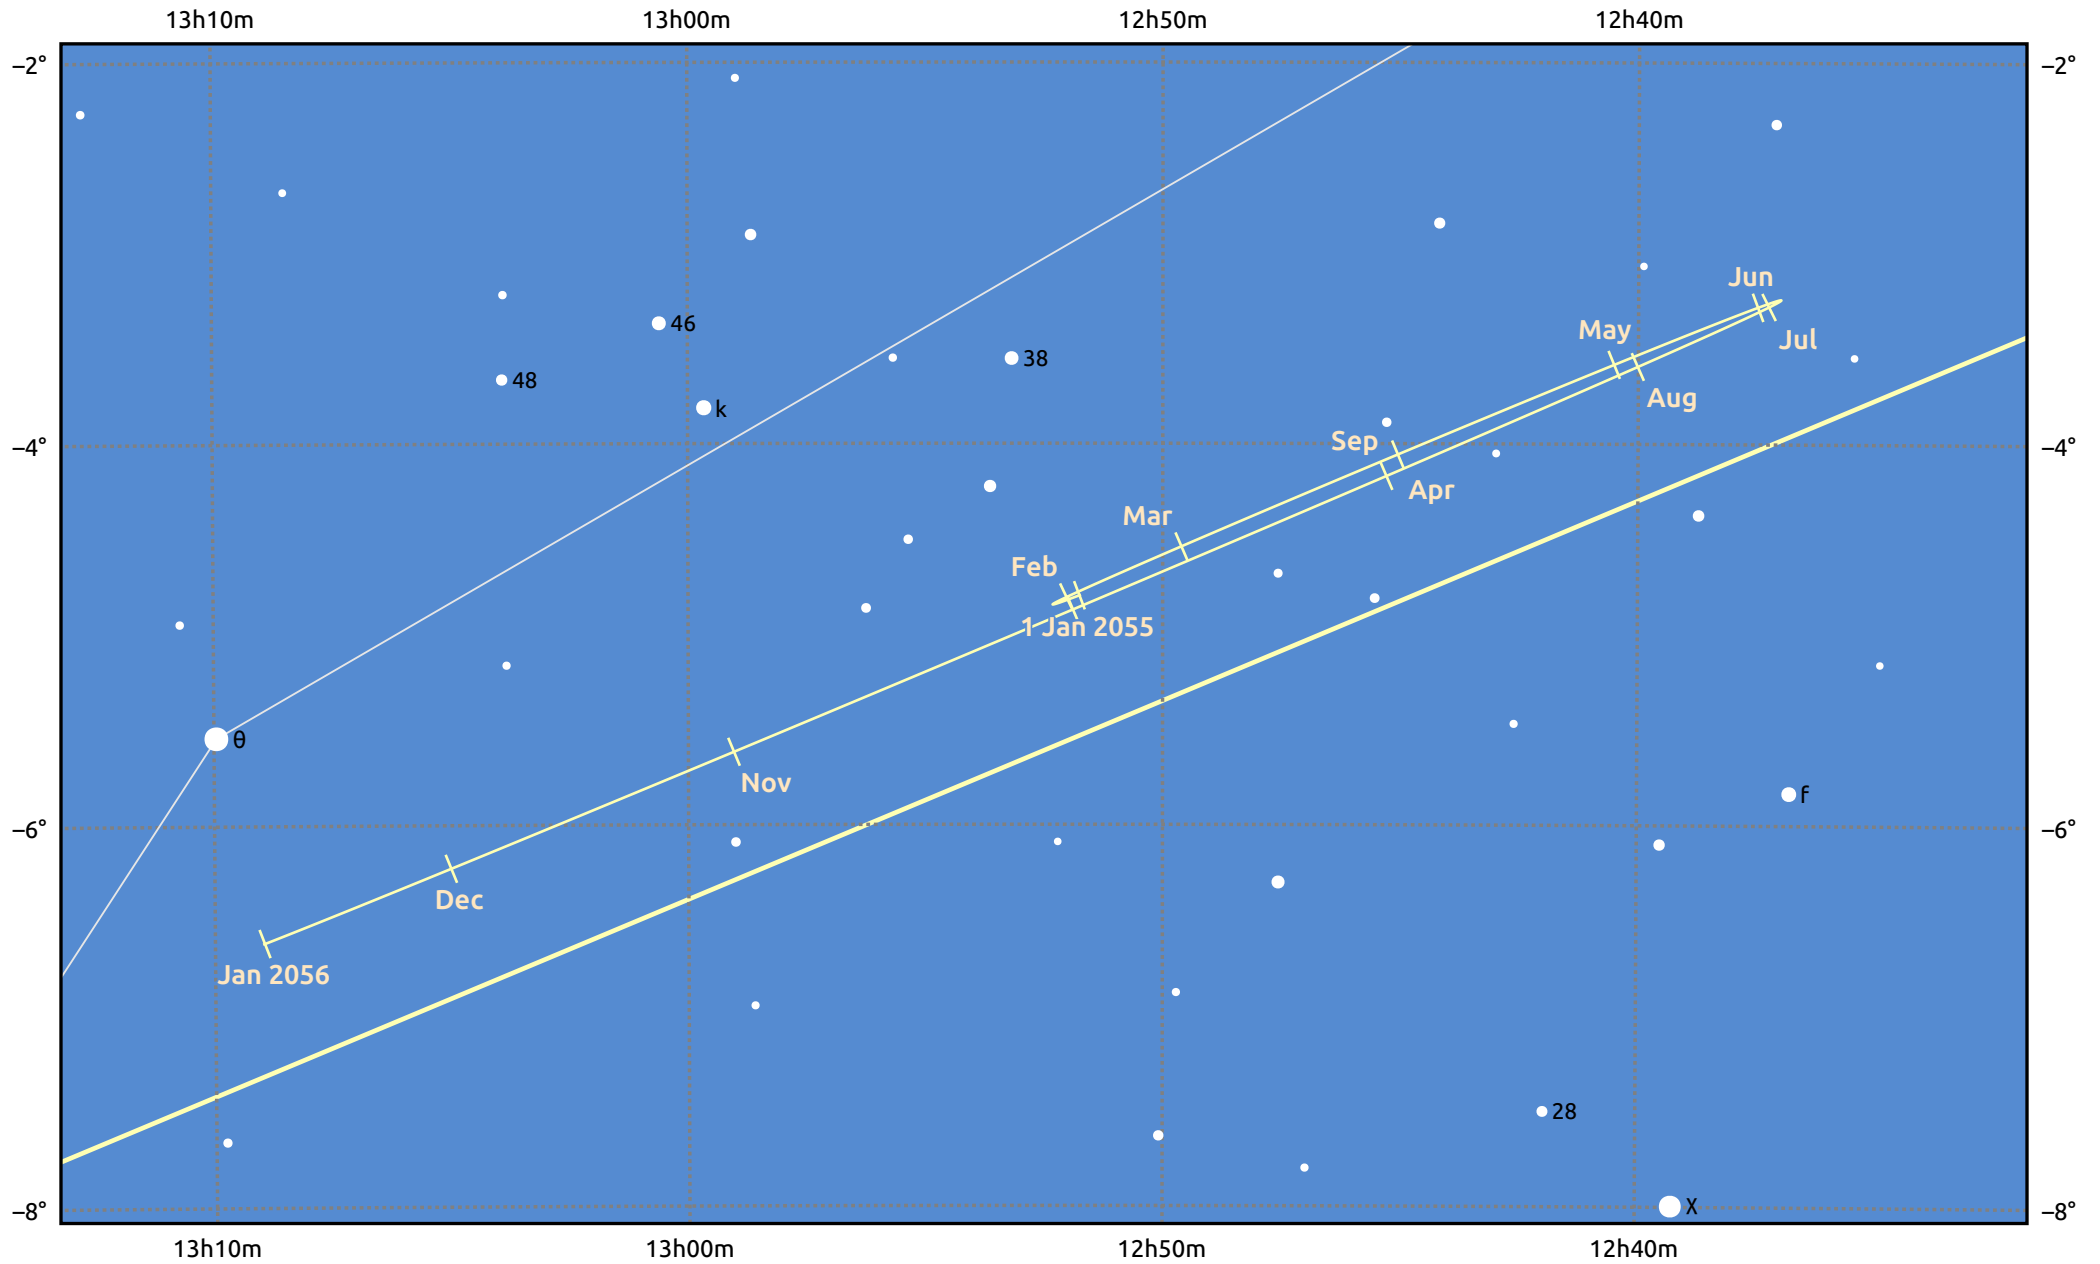

The path of Uranus in 2055

© Dominic Ford 2011–2025. Date markers placed at midnight UTC. Downloaded from <https://in-the-sky.org>

Magnitude scale: • 8.0 • 7.0 • 6.0 • 5.0 ● 4.0

— Ecliptic Plane

Galaxy Bright nebula Open cluster Globular cluster Planetary nebula

Date	Mag	Angular size
2055 Jan 1	5.5	3.8"
2055 Apr 1	5.3	4.1"
2055 Jul 1	5.5	3.9"
2055 Oct 1	5.6	3.6"
2056 Jan 1	5.5	3.8"