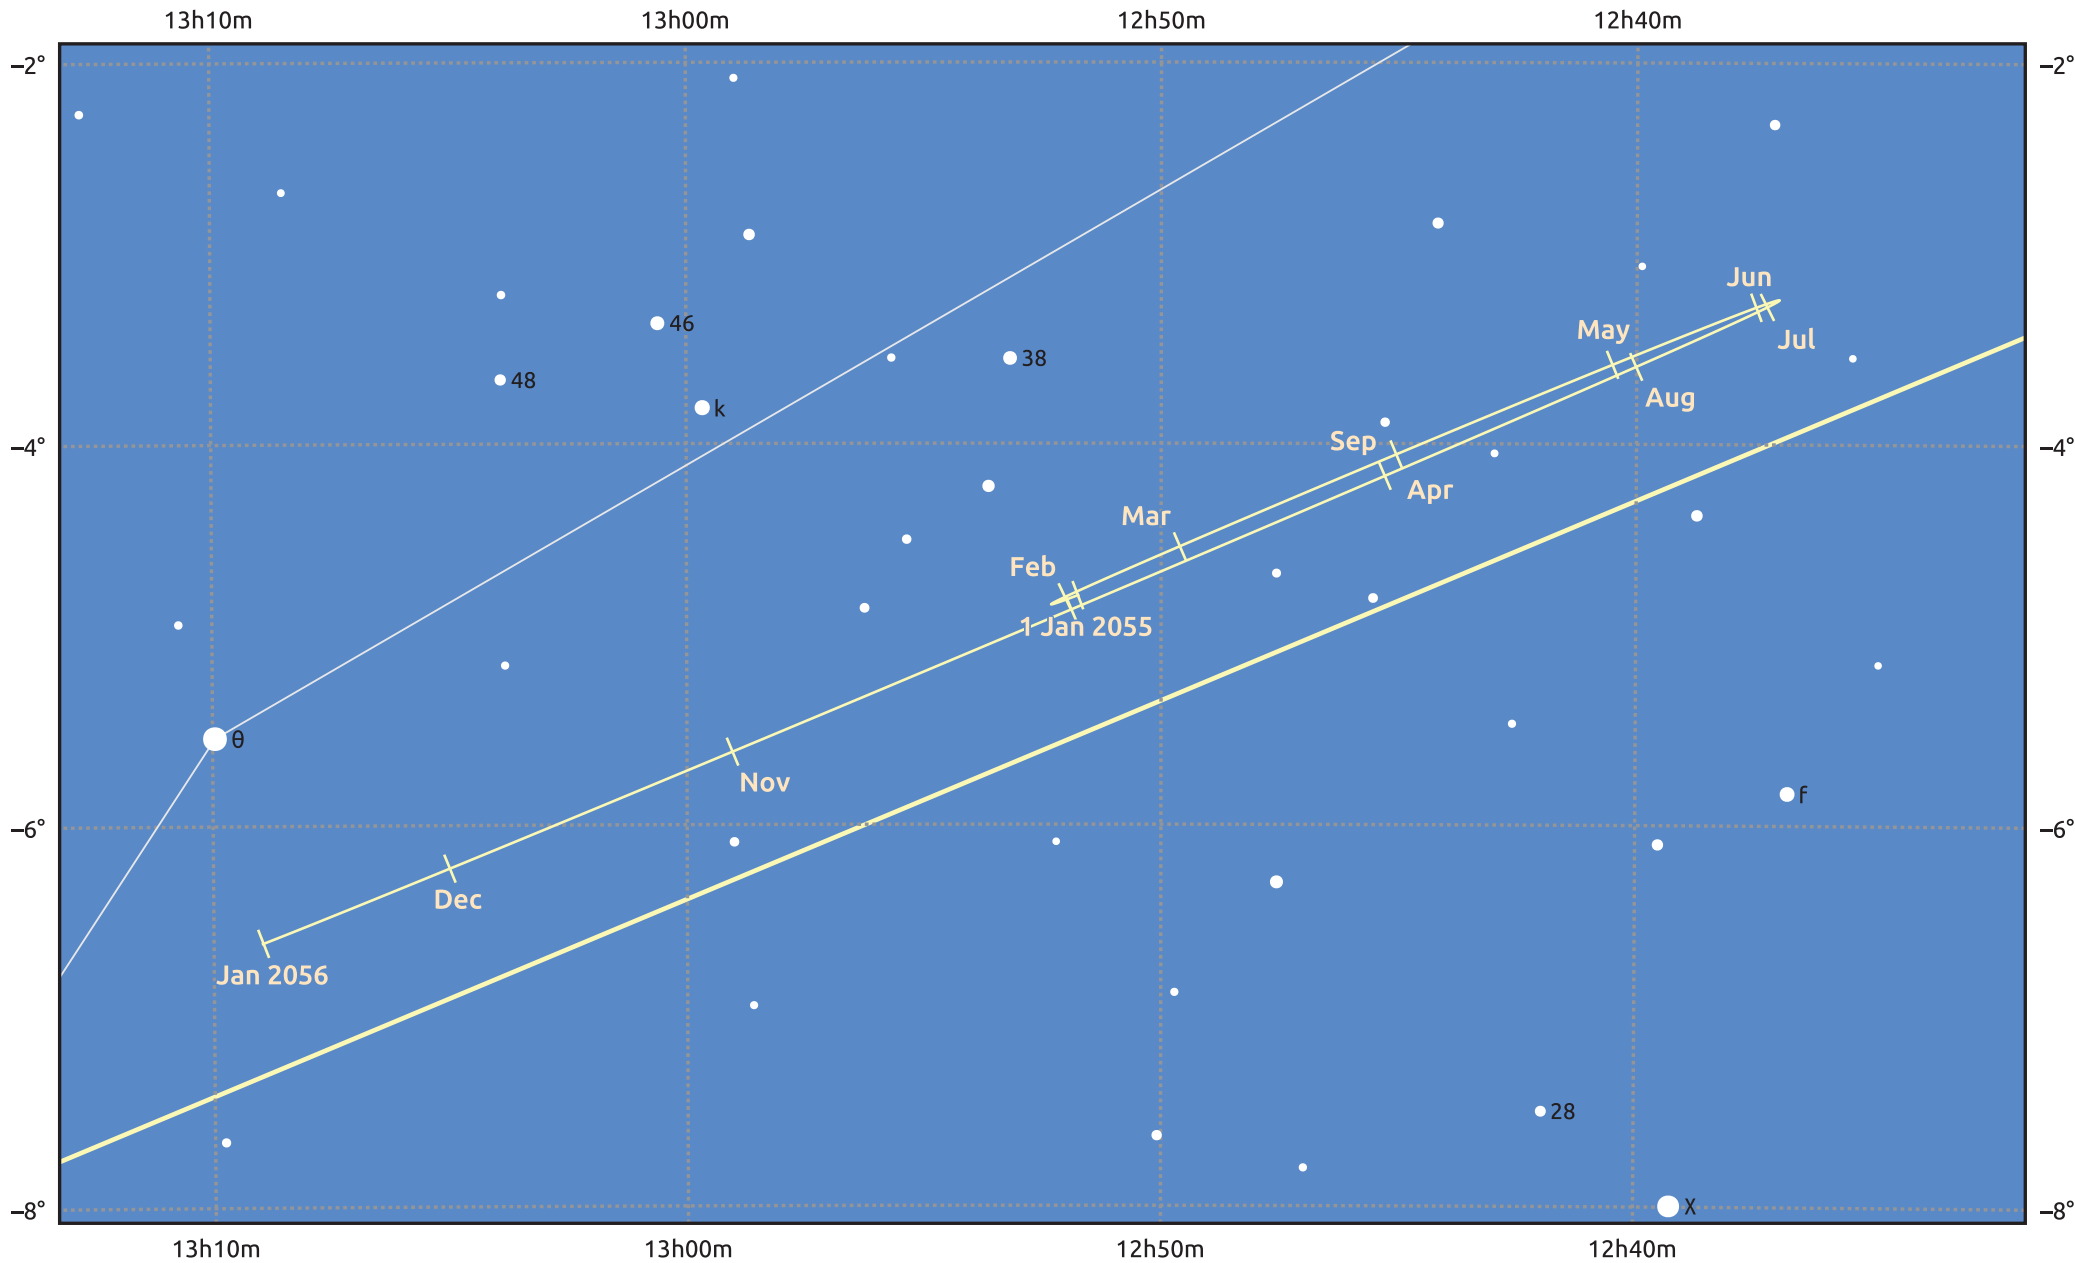

The path of Uranus in 2055

© Dominic Ford 2011–2025. Date markers placed at midnight UTC. Downloaded from <https://in-the-sky.org>

Magnitude scale: • 8.0 • 7.0 • 6.0 • 5.0 ● 4.0

— Ecliptic Plane

Galaxy Bright nebula Open cluster Globular cluster Planetary nebula

Date	Mag	Angular size
2055 Jan 1	5.5	3.8"
2055 Apr 1	5.3	4.1"
2055 Jul 1	5.5	3.9"
2055 Oct 1	5.6	3.6"
2056 Jan 1	5.5	3.8"