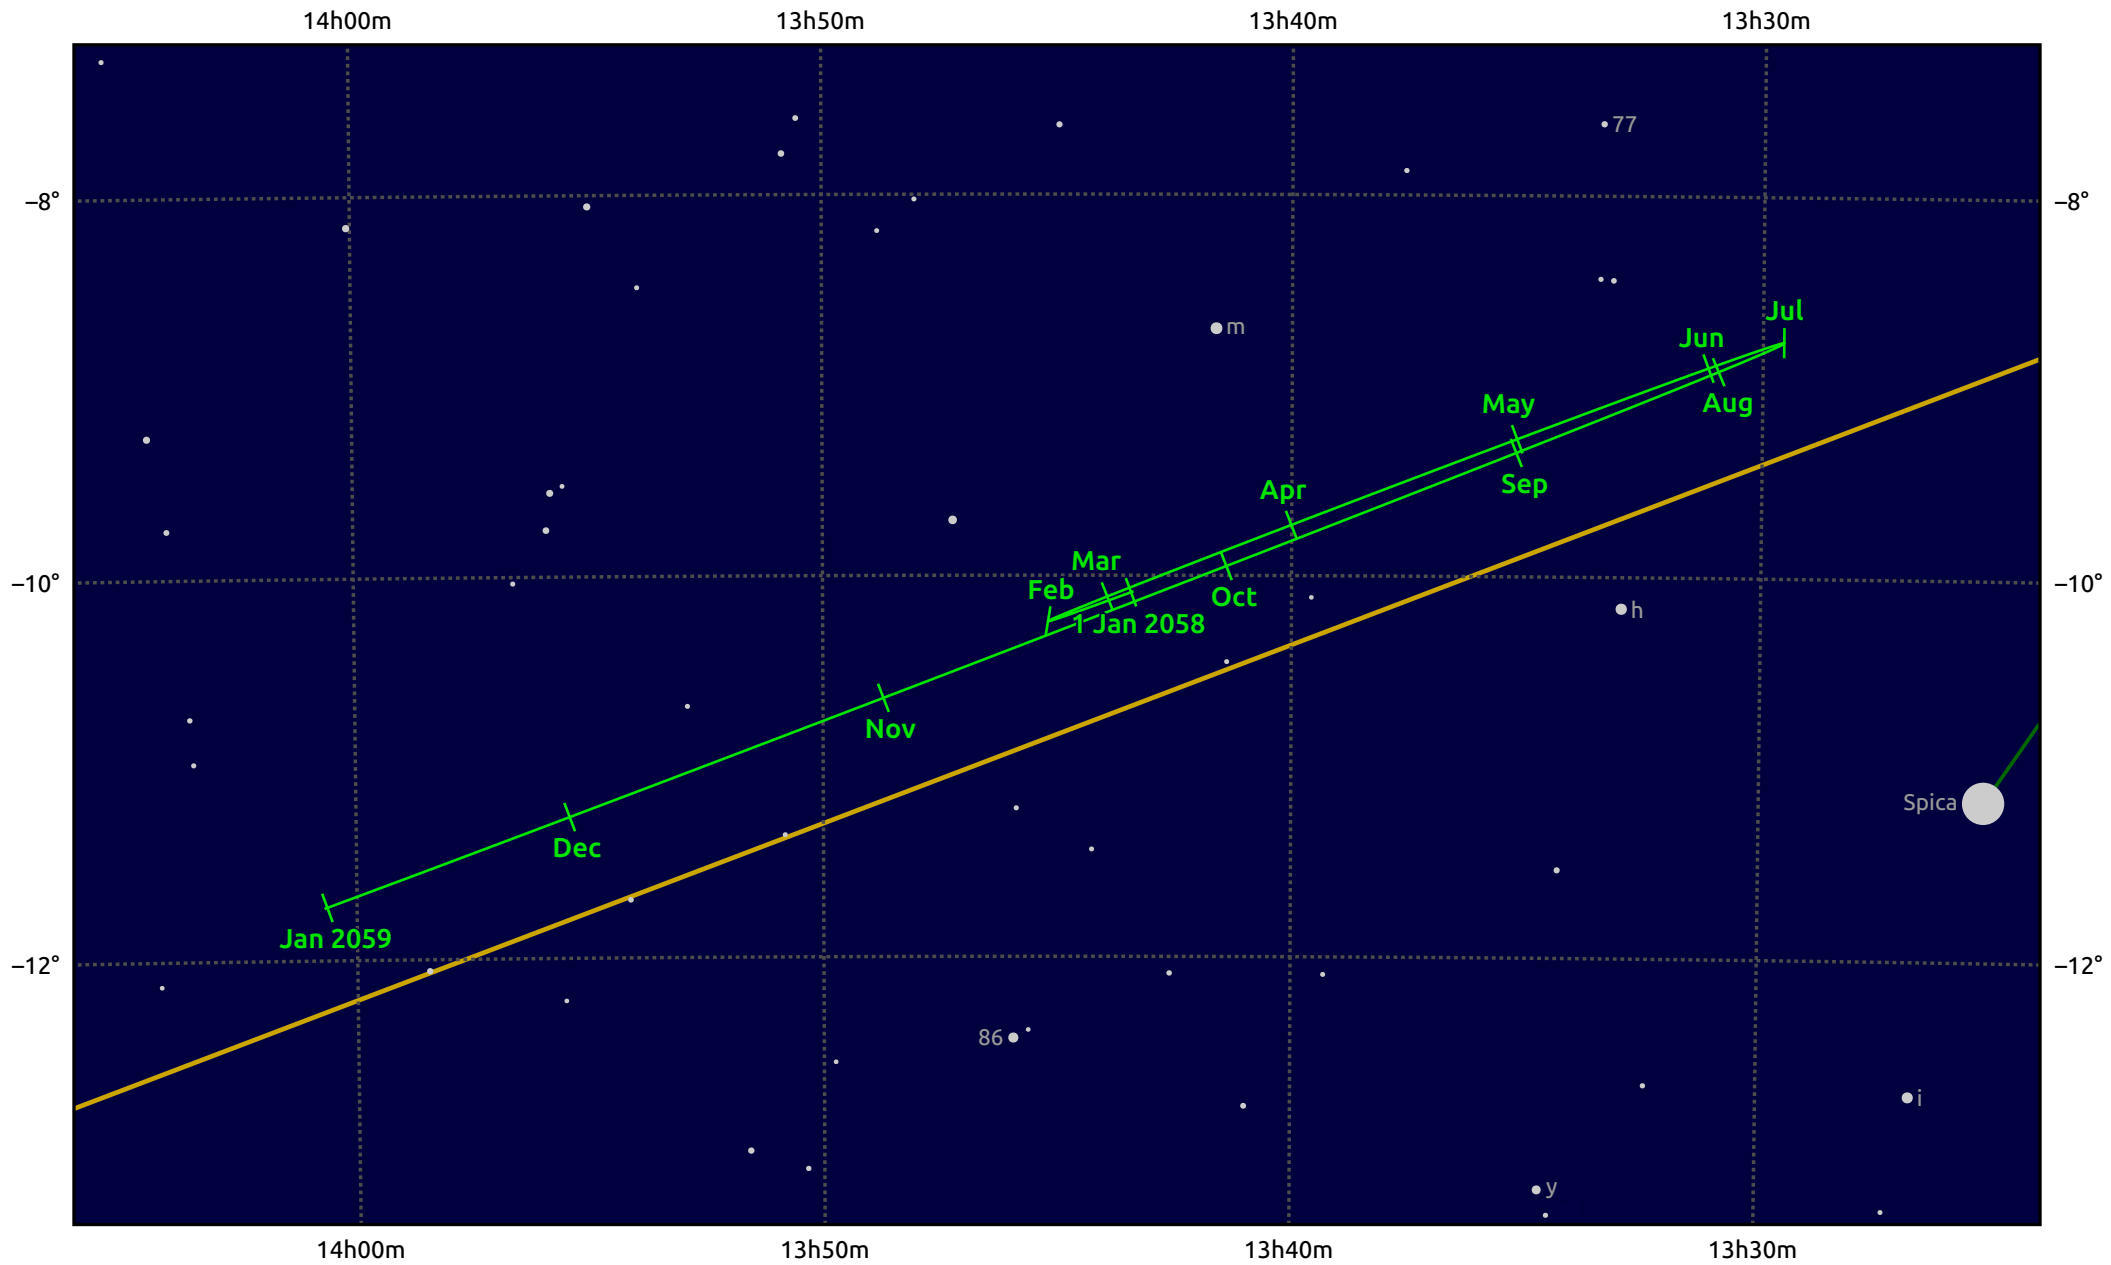

# The path of Uranus in 2058

© Dominic Ford 2011–2025. Date markers placed at midnight UTC. Downloaded from <https://in-the-sky.org>

Magnitude scale:  8.0  7.0  6.0  5.0  4.0  3.0  2.0  1.0

Ecliptic Plane

Galaxy  
  Bright nebula  
  Open cluster  
  Globular cluster  
  Planetary nebula

Date	Mag	Angular size
2058 Jan 1	5.5	3.8"
2058 Apr 1	5.4	4.0"
2058 Jul 1	5.4	3.9"
2058 Oct 1	5.6	3.6"
2059 Jan 1	5.5	3.7"