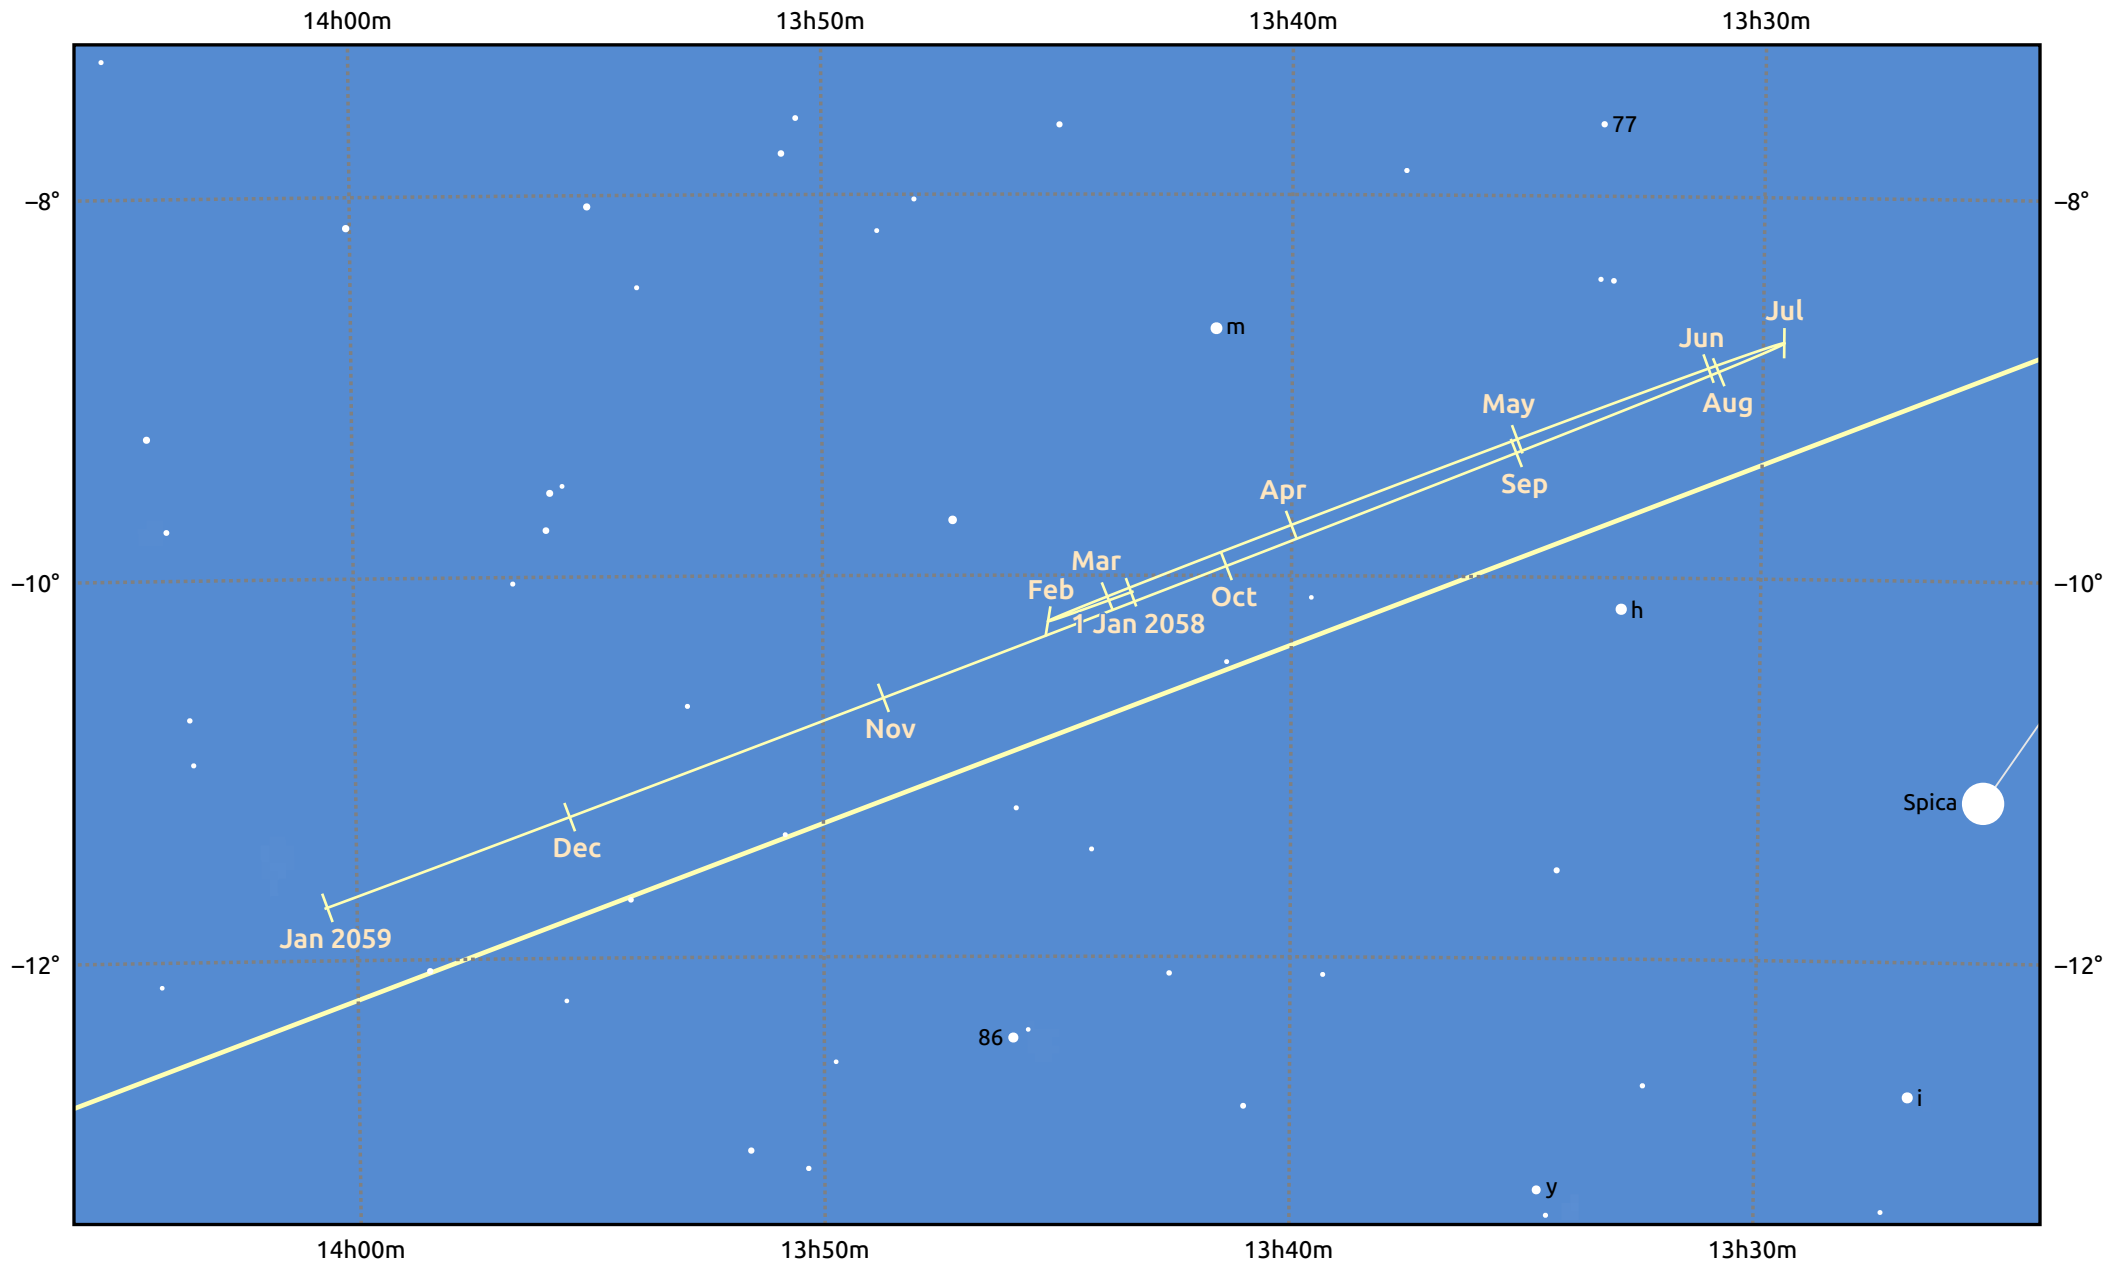

# The path of Uranus in 2058

© Dominic Ford 2011–2025. Date markers placed at midnight UTC. Downloaded from <https://in-the-sky.org>

Magnitude scale:  8.0  7.0  6.0  5.0  4.0  3.0  2.0  1.0

Ecliptic Plane

Galaxy  Bright nebula  Open cluster  Globular cluster  Planetary nebula

Date	Mag	Angular size
2058 Jan 1	5.5	3.8"
2058 Apr 1	5.4	4.0"
2058 Jul 1	5.4	3.9"
2058 Oct 1	5.6	3.6"
2059 Jan 1	5.5	3.7"