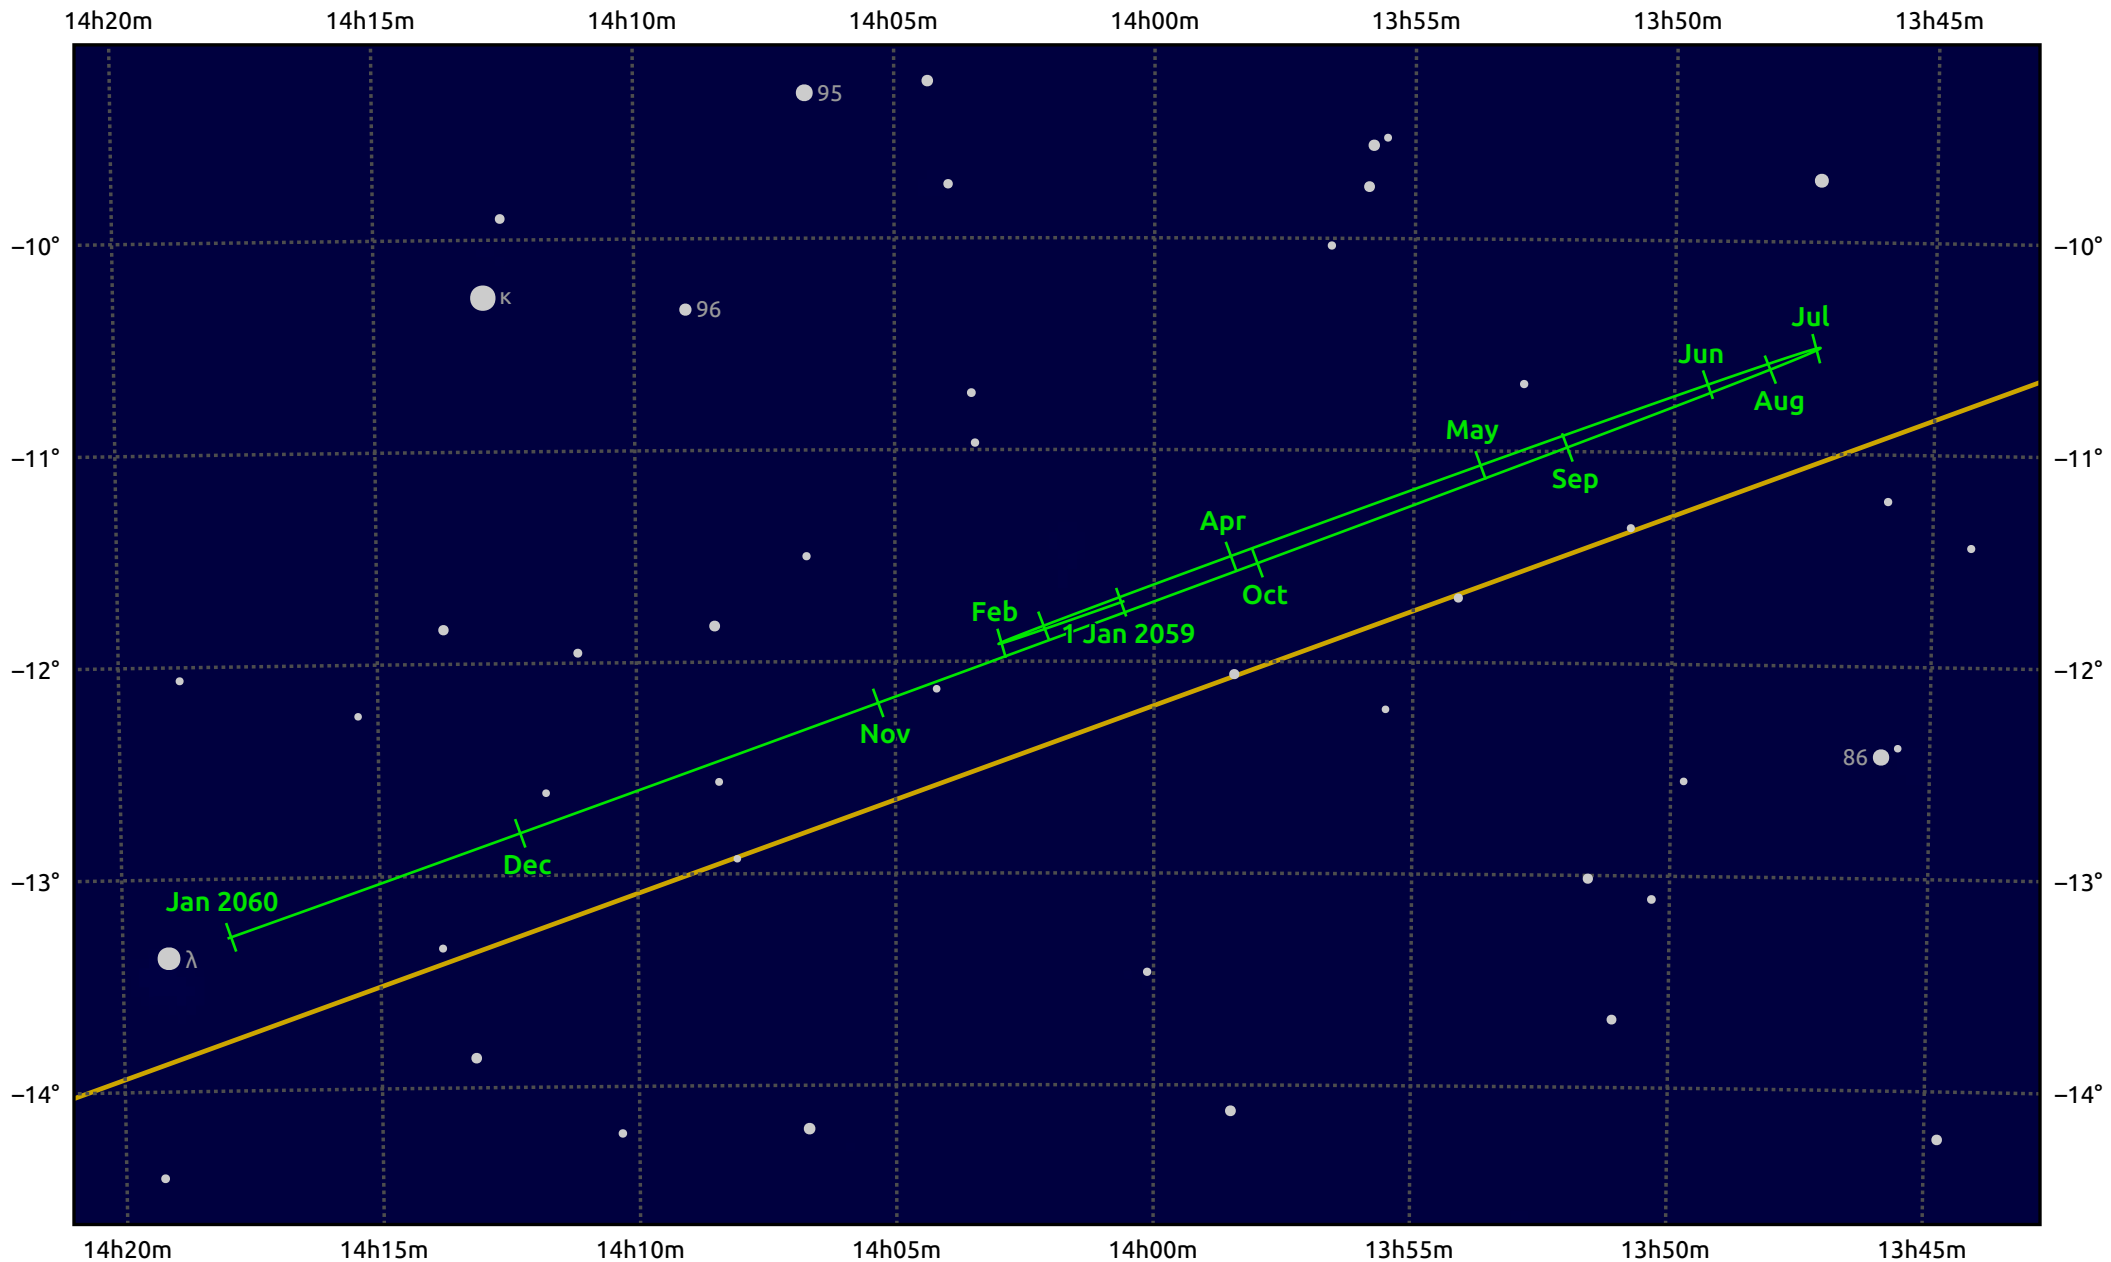

The path of Uranus in 2059

© Dominic Ford 2011–2025. Date markers placed at midnight UTC. Downloaded from <https://in-the-sky.org>

Magnitude scale: • 8.0 • 7.0 • 6.0 • 5.0 ● 4.0

— Ecliptic Plane

Galaxy Bright nebula Open cluster Globular cluster Planetary nebula

Date	Mag	Angular size
2059 Jan 1	5.5	3.7"
2059 Apr 1	5.4	4.0"
2059 Jul 1	5.4	3.9"
2059 Oct 1	5.6	3.6"
2060 Jan 1	5.5	3.7"