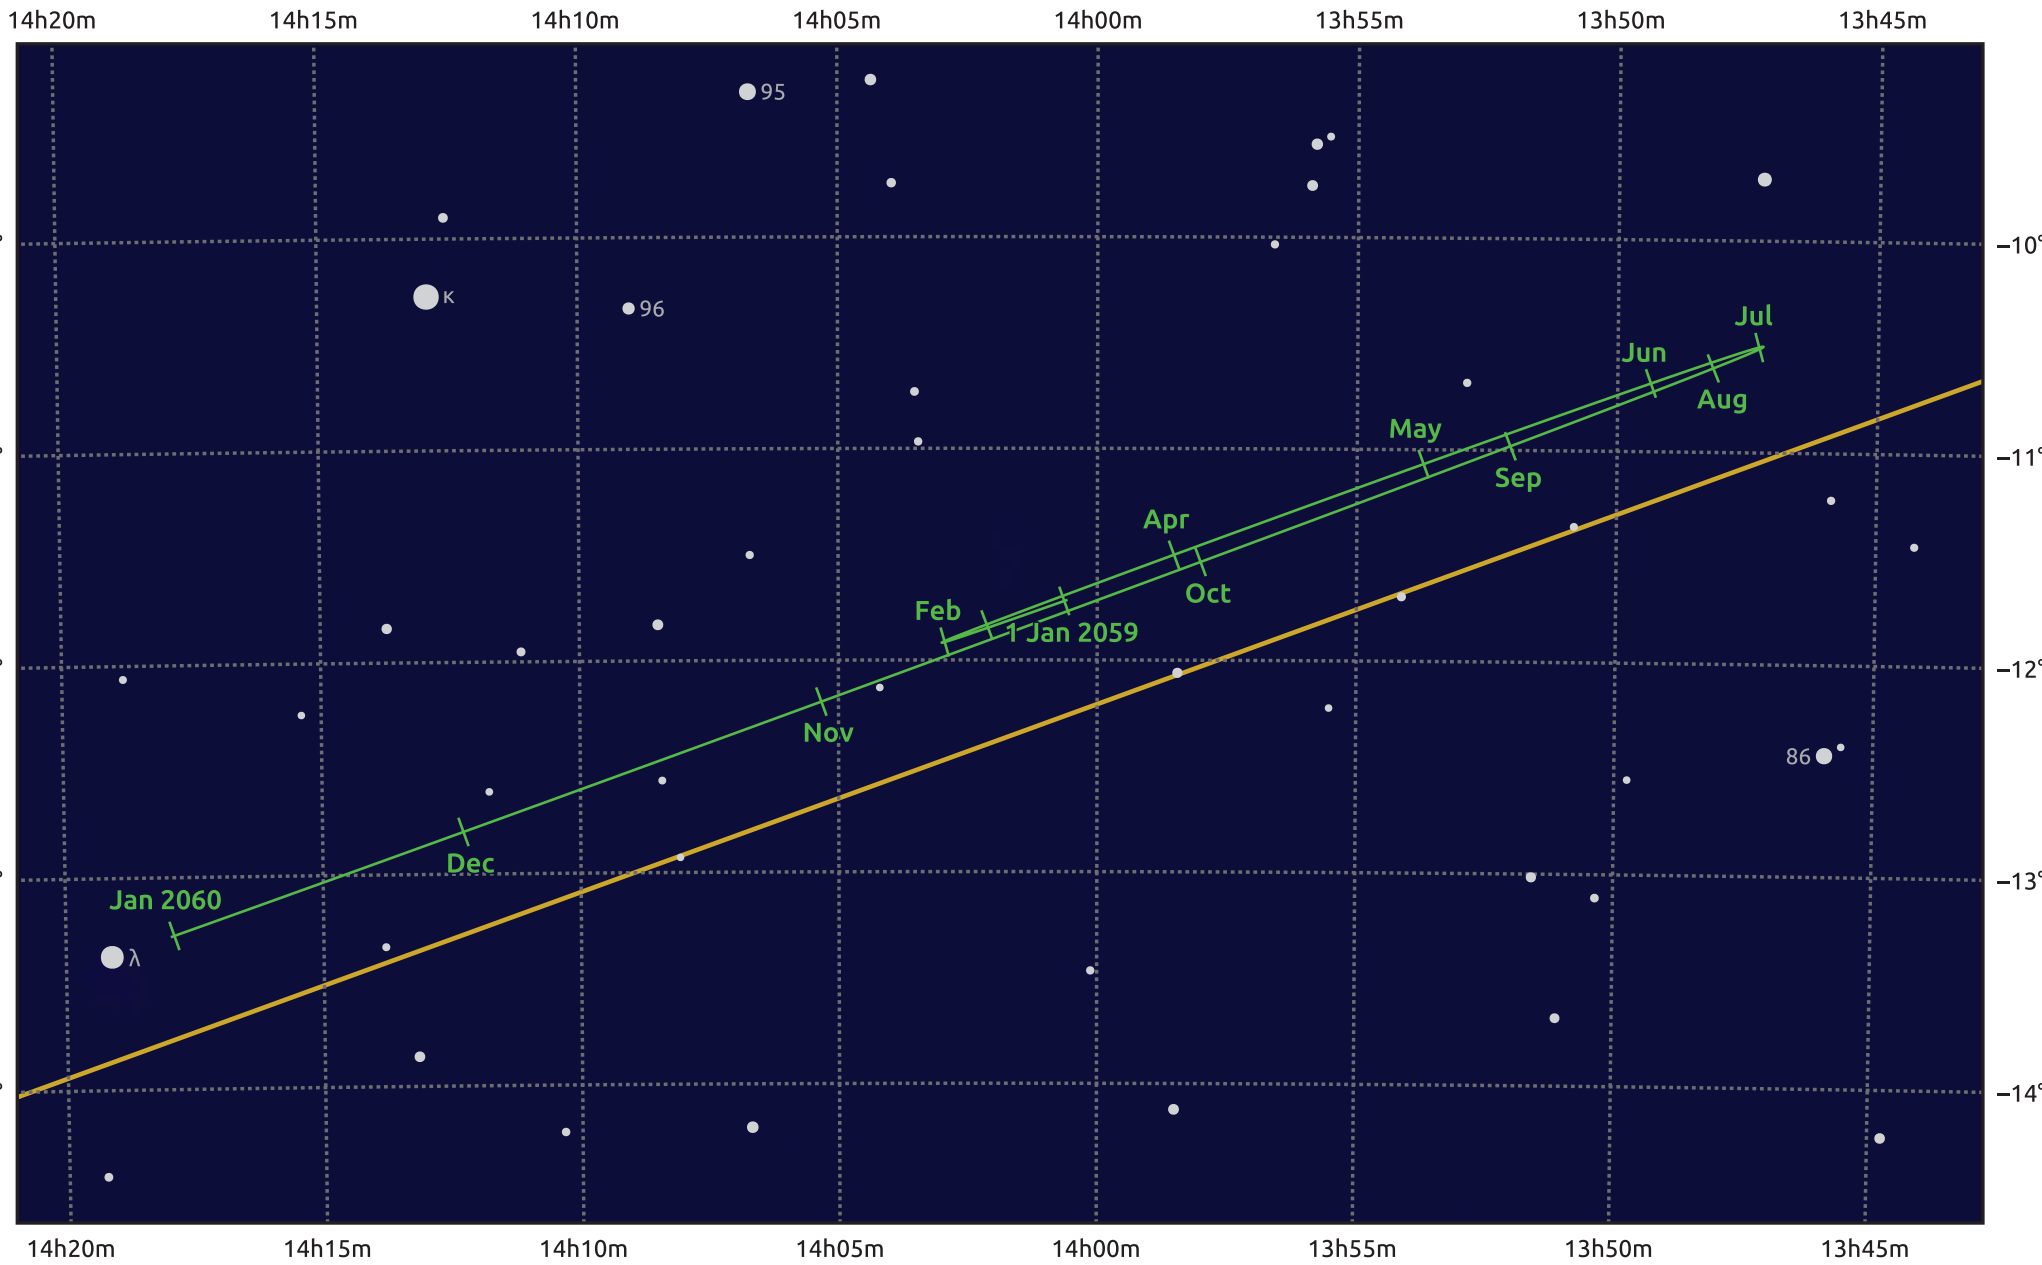

The path of Uranus in 2059

© Dominic Ford 2011–2025. Date markers placed at midnight UTC. Downloaded from <https://in-the-sky.org>

Magnitude scale: • 8.0 • 7.0 • 6.0 • 5.0 • 4.0

— Ecliptic Plane

- Galaxy
- Bright nebula
- Open cluster
- ⊕ Globular cluster
- ◆ Planetary nebula

Date	Mag	Angular size
2059 Jan 1	5.5	3.7"
2059 Apr 1	5.4	4.0"
2059 Jul 1	5.4	3.9"
2059 Oct 1	5.6	3.6"
2060 Jan 1	5.5	3.7"