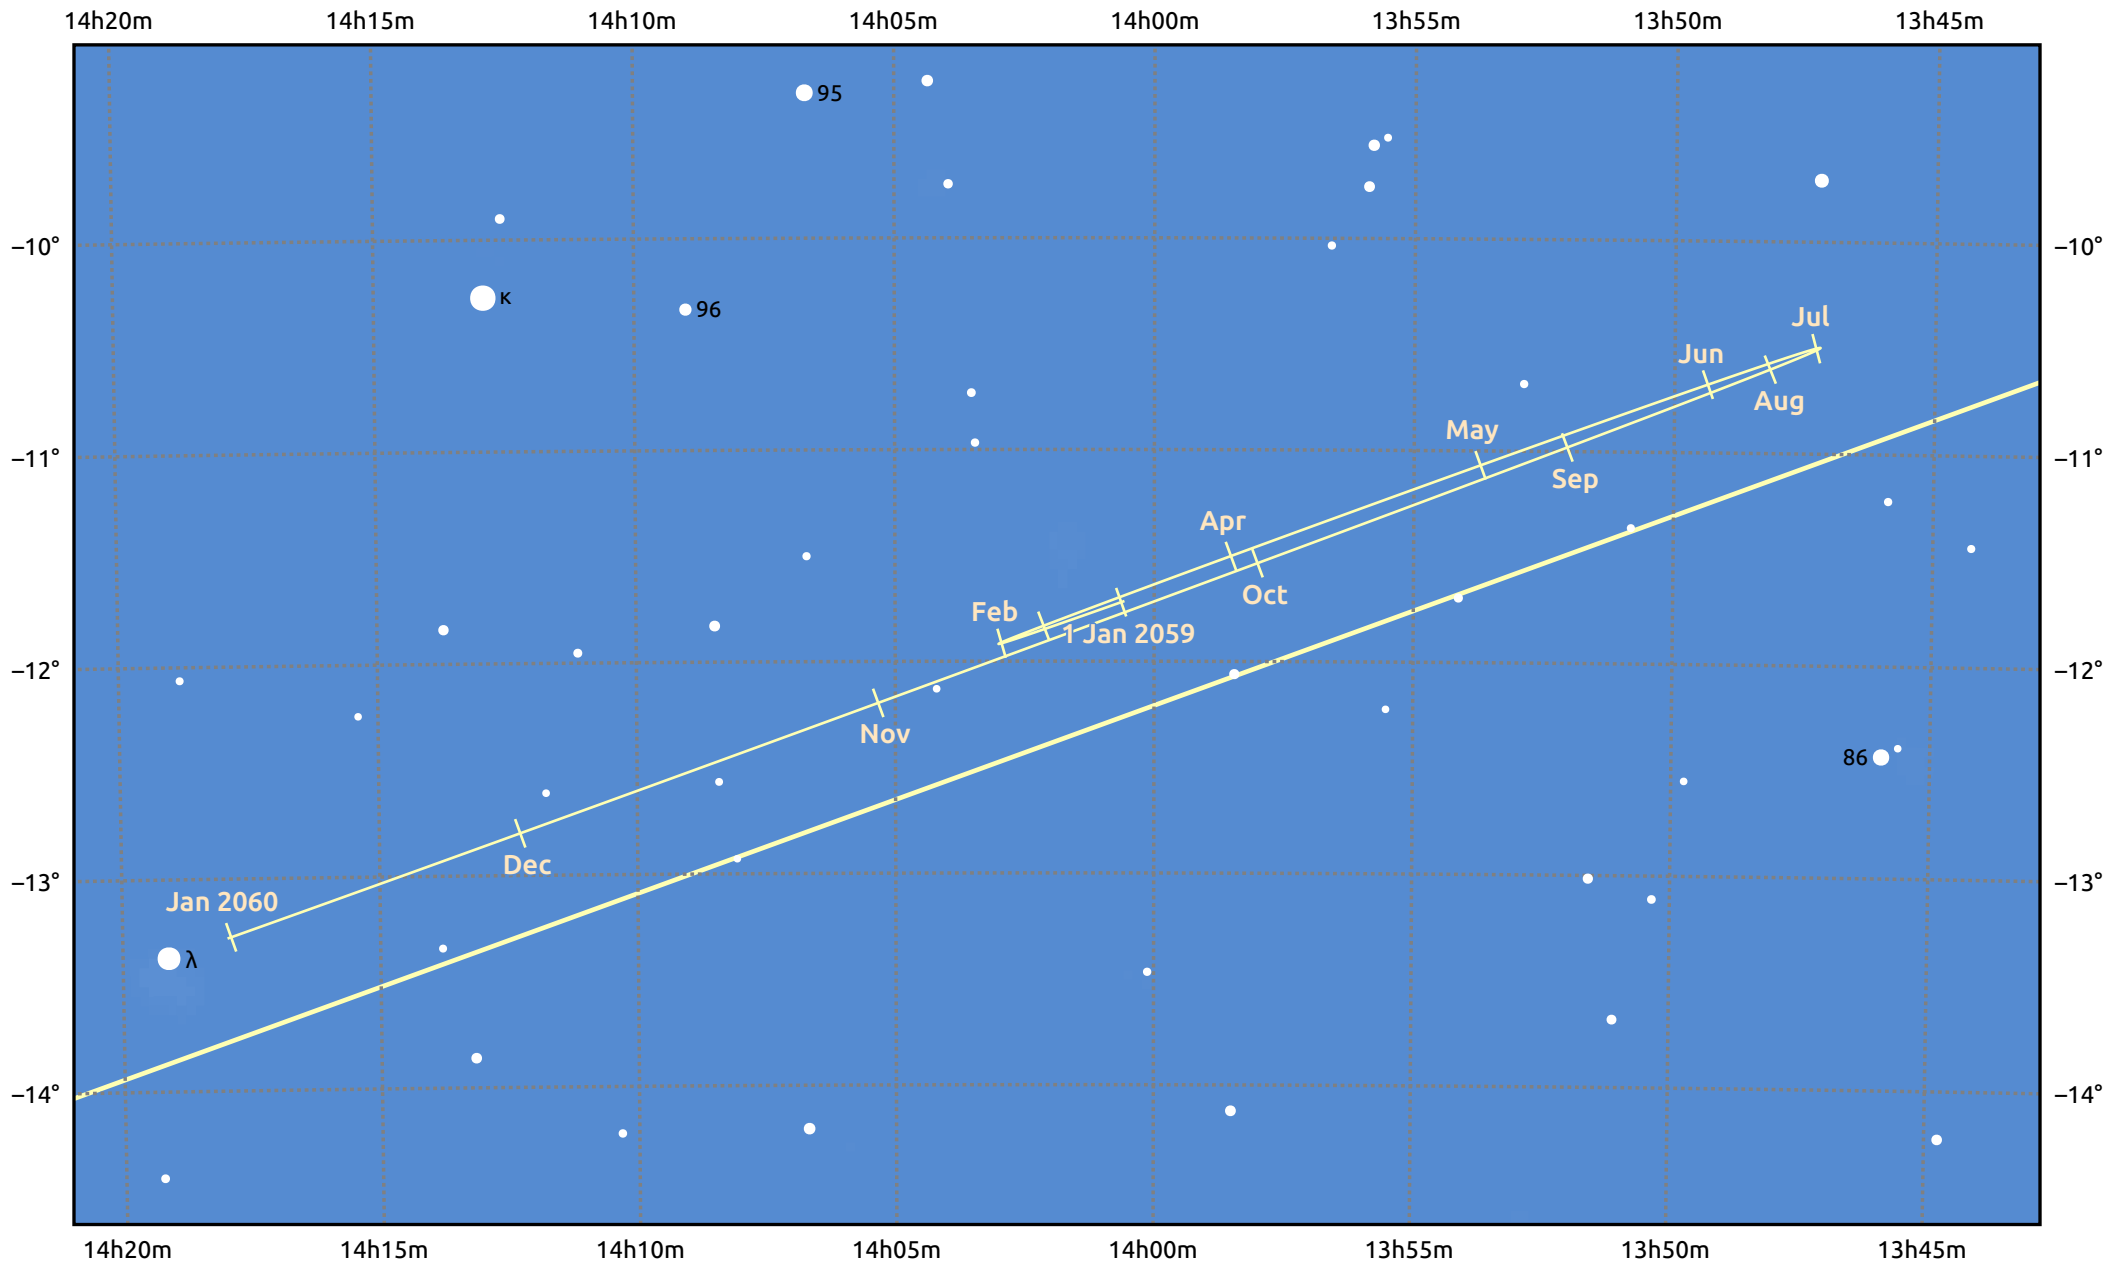

The path of Uranus in 2059

© Dominic Ford 2011–2025. Date markers placed at midnight UTC. Downloaded from <https://in-the-sky.org>

Magnitude scale: • 8.0 • 7.0 • 6.0 • 5.0 ● 4.0

— Ecliptic Plane

Galaxy Bright nebula Open cluster Globular cluster Planetary nebula

Date	Mag	Angular size
2059 Jan 1	5.5	3.7"
2059 Apr 1	5.4	4.0"
2059 Jul 1	5.4	3.9"
2059 Oct 1	5.6	3.6"
2060 Jan 1	5.5	3.7"