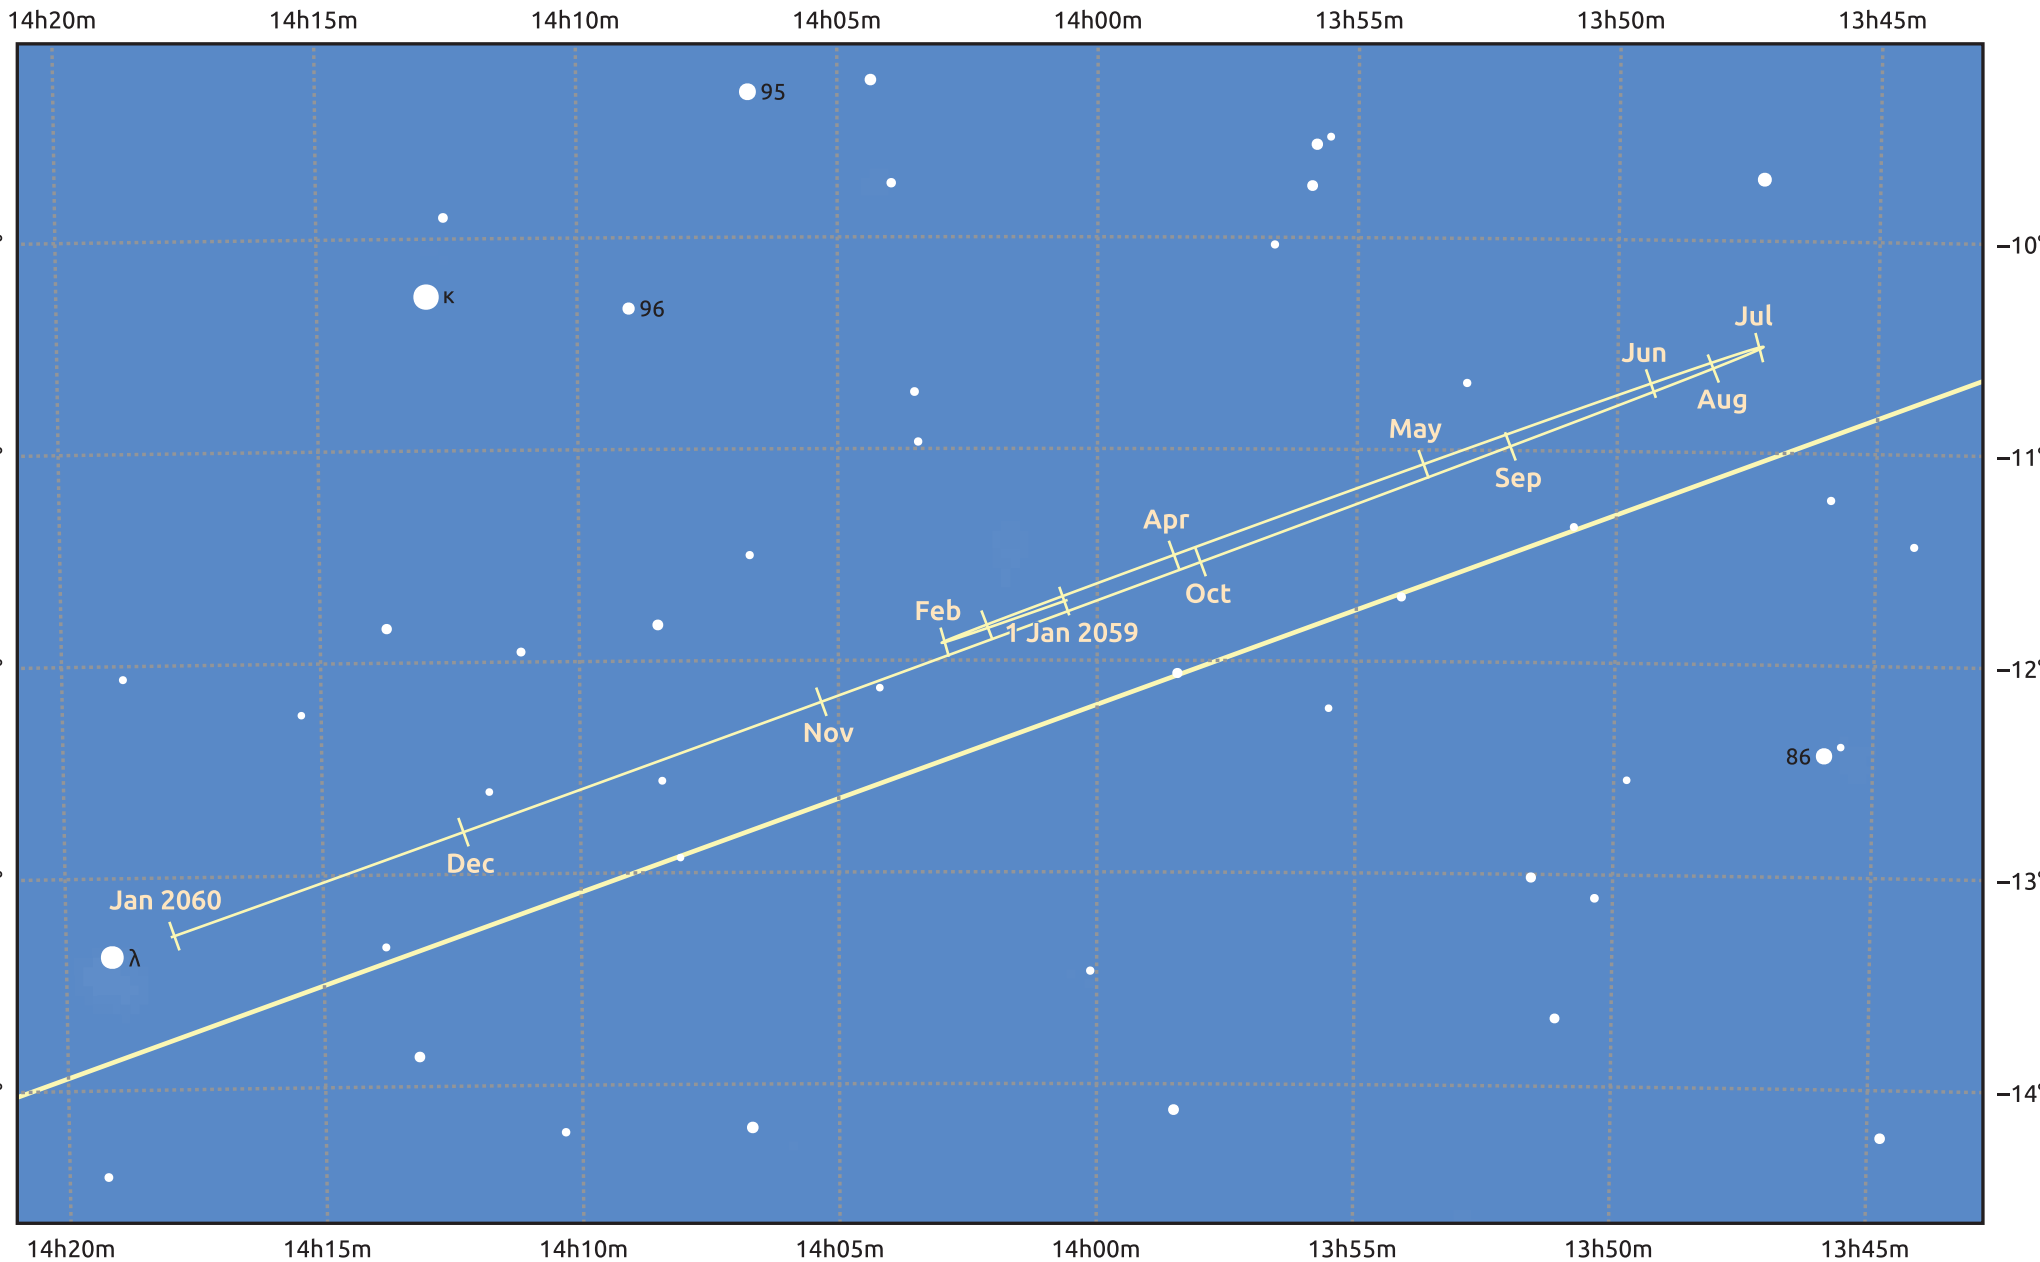

# The path of Uranus in 2059

© Dominic Ford 2011–2025. Date markers placed at midnight UTC. Downloaded from <https://in-the-sky.org>

Magnitude scale: ● 8.0 ● 7.0 ● 6.0 ● 5.0 ● 4.0

— Ecliptic Plane

Galaxy Bright nebula Open cluster Globular cluster Planetary nebula

Date	Mag	Angular size
2059 Jan 1	5.5	3.7"
2059 Apr 1	5.4	4.0"
2059 Jul 1	5.4	3.9"
2059 Oct 1	5.6	3.6"
2060 Jan 1	5.5	3.7"