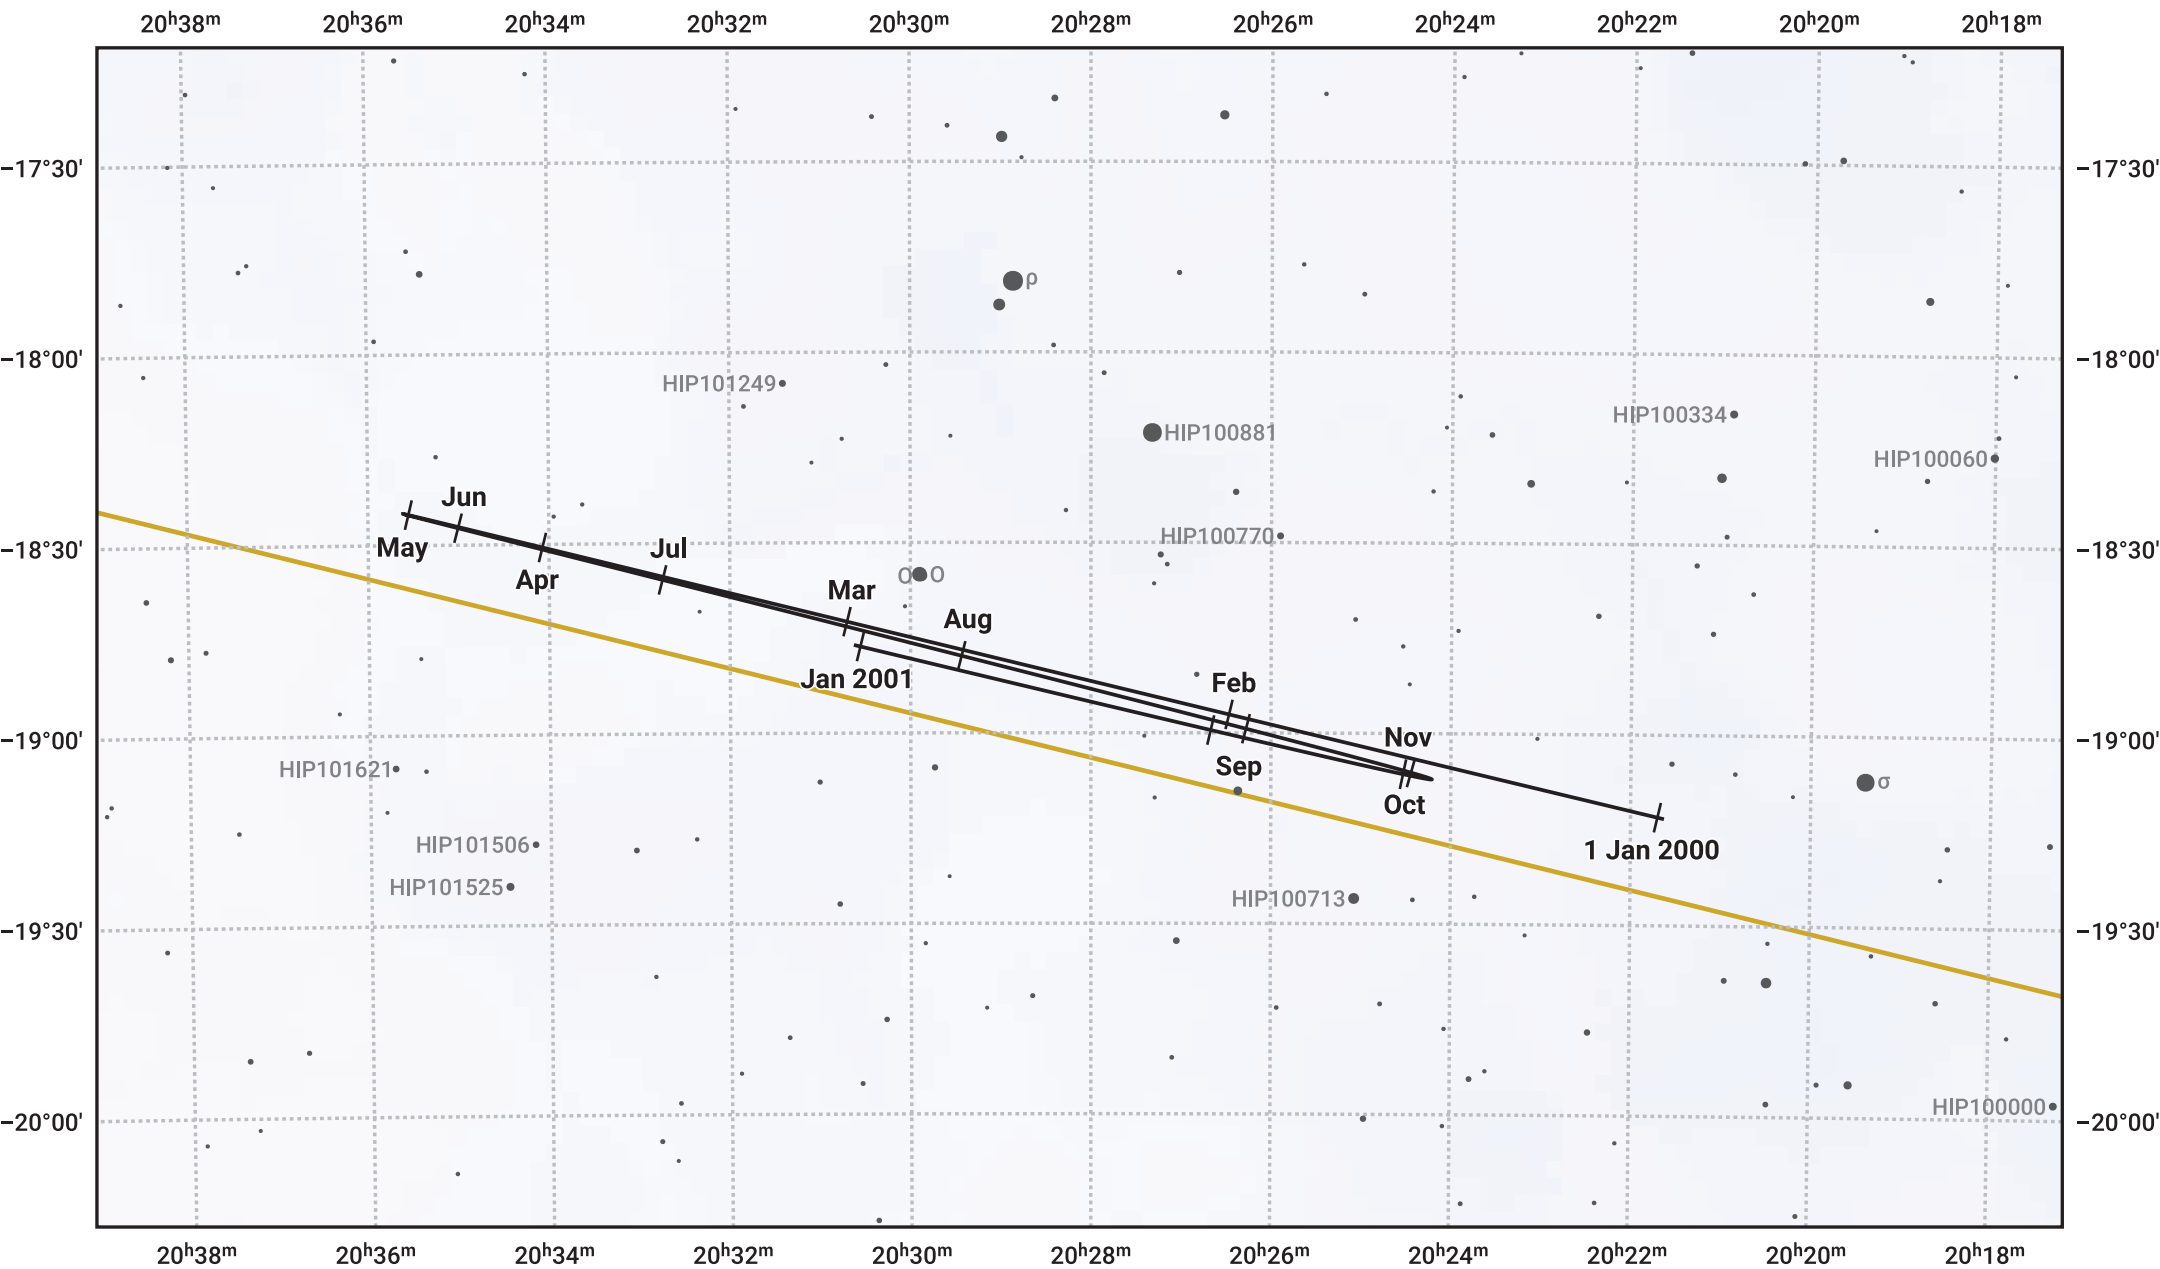

# The path of Neptune in 2000

© Dominic Ford 2011–2023. Date markers placed at midnight UTC. Downloaded from <https://in-the-sky.org>

Magnitude scale: · 10.0 · 9.0 · 8.0 · 7.0 ● 6.0 ● 5.0 ● 4.0

— Ecliptic Plane

● Galaxy   
 ■ Bright nebula   
 ● Open cluster   
 ⊕ Globular cluster

Date	Mag	Angular size
2000 Jan 1	8.0	2.2"
2000 Apr 1	7.9	2.2"
2000 Jul 1	7.9	2.3"
2000 Oct 1	7.9	2.3"
2001 Jan 1	8.0	2.2"