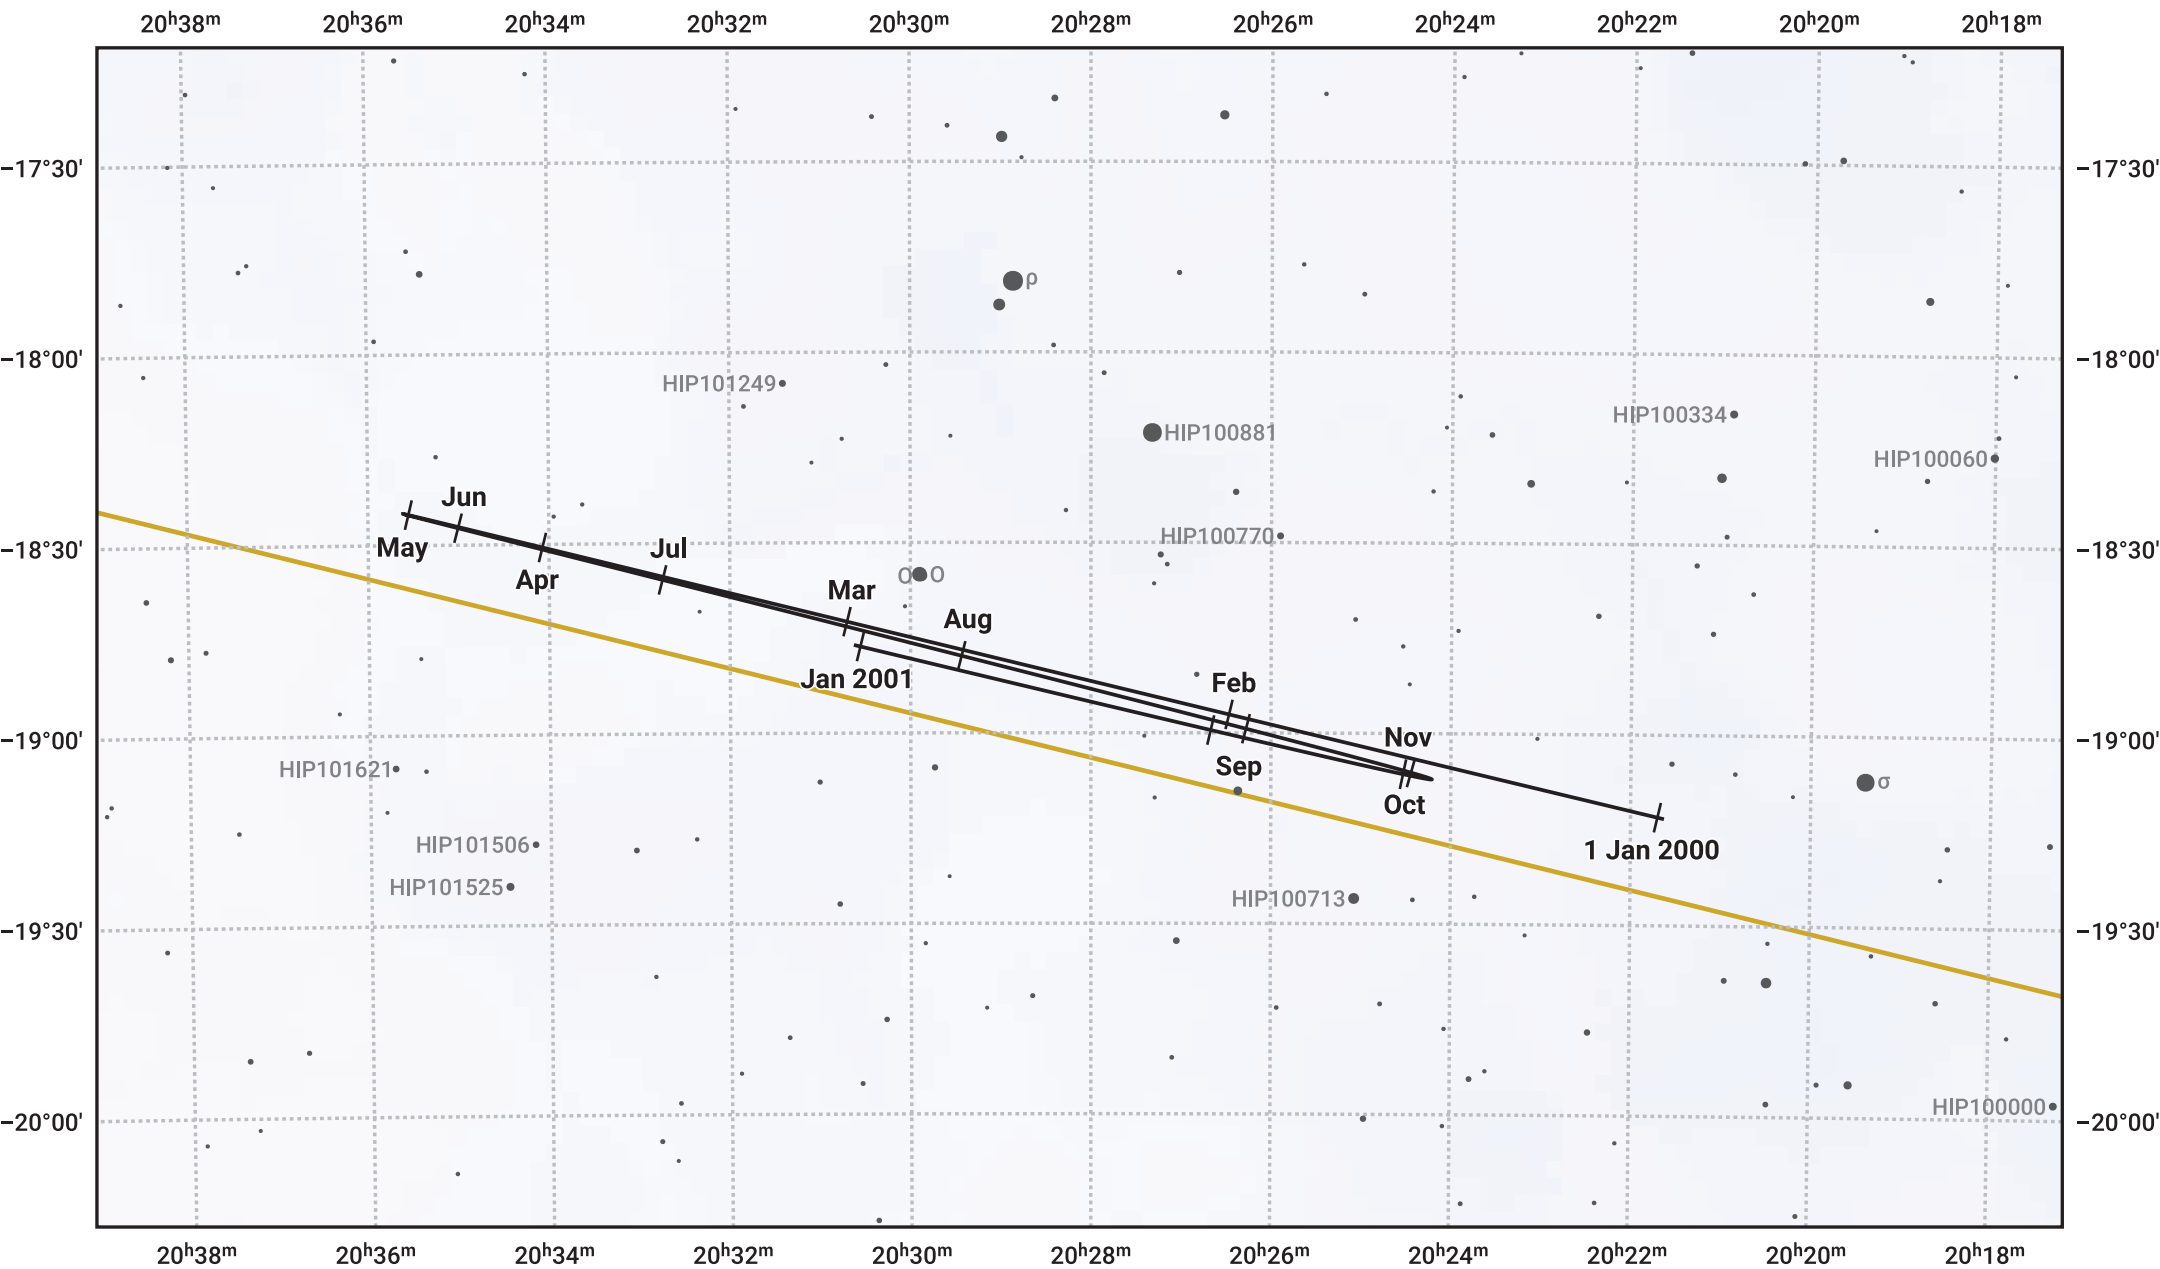

The path of Neptune in 2000

© Dominic Ford 2011–2024. Date markers placed at midnight UTC. Downloaded from <https://in-the-sky.org>

Magnitude scale: \bullet 10.0 \bullet 9.0 \bullet 8.0 \bullet 7.0 \bullet 6.0 \bullet 5.0 \bullet 4.0

— Ecliptic Plane

● Galaxy
 ■ Bright nebula
 ● Open cluster
 ⊕ Globular cluster

Date	Mag	Angular size
2000 Jan 1	8.0	2.2"
2000 Apr 1	7.9	2.2"
2000 Jul 1	7.9	2.3"
2000 Oct 1	7.9	2.3"
2001 Jan 1	8.0	2.2"