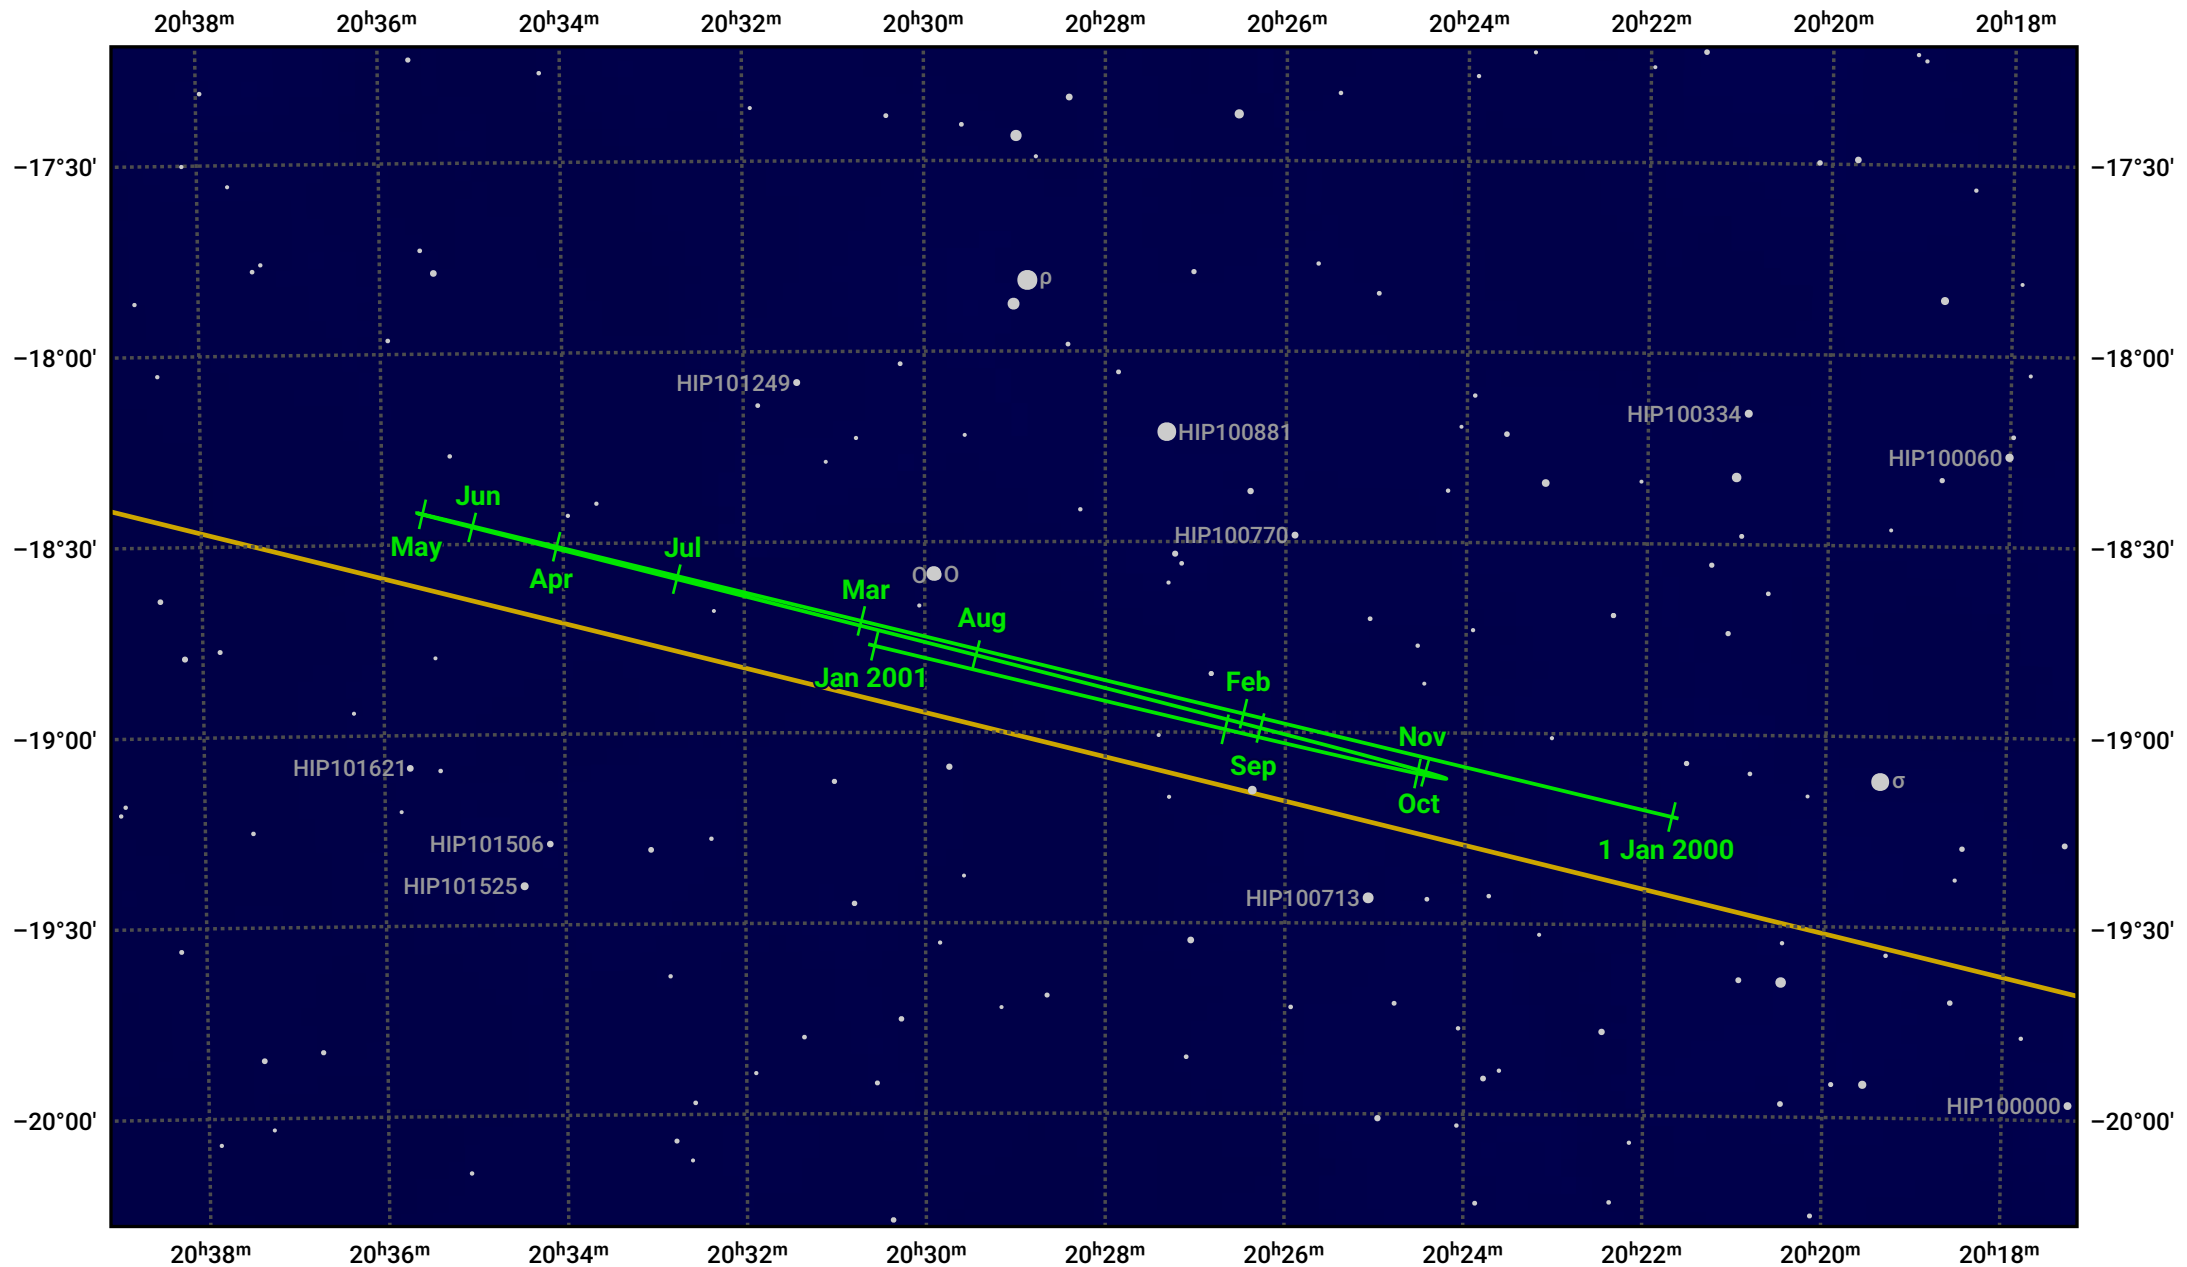

The path of Neptune in 2000

© Dominic Ford 2011–2023. Date markers placed at midnight UTC. Downloaded from <https://in-the-sky.org>

Magnitude scale: · 10.0 · 9.0 · 8.0 · 7.0 ● 6.0 ● 5.0 ● 4.0

— Ecliptic Plane

● Galaxy ■ Bright nebula ● Open cluster ● Globular cluster

Date	Mag	Angular size
2000 Jan 1	8.0	2.2"
2000 Apr 1	7.9	2.2"
2000 Jul 1	7.9	2.3"
2000 Oct 1	7.9	2.3"
2001 Jan 1	8.0	2.2"