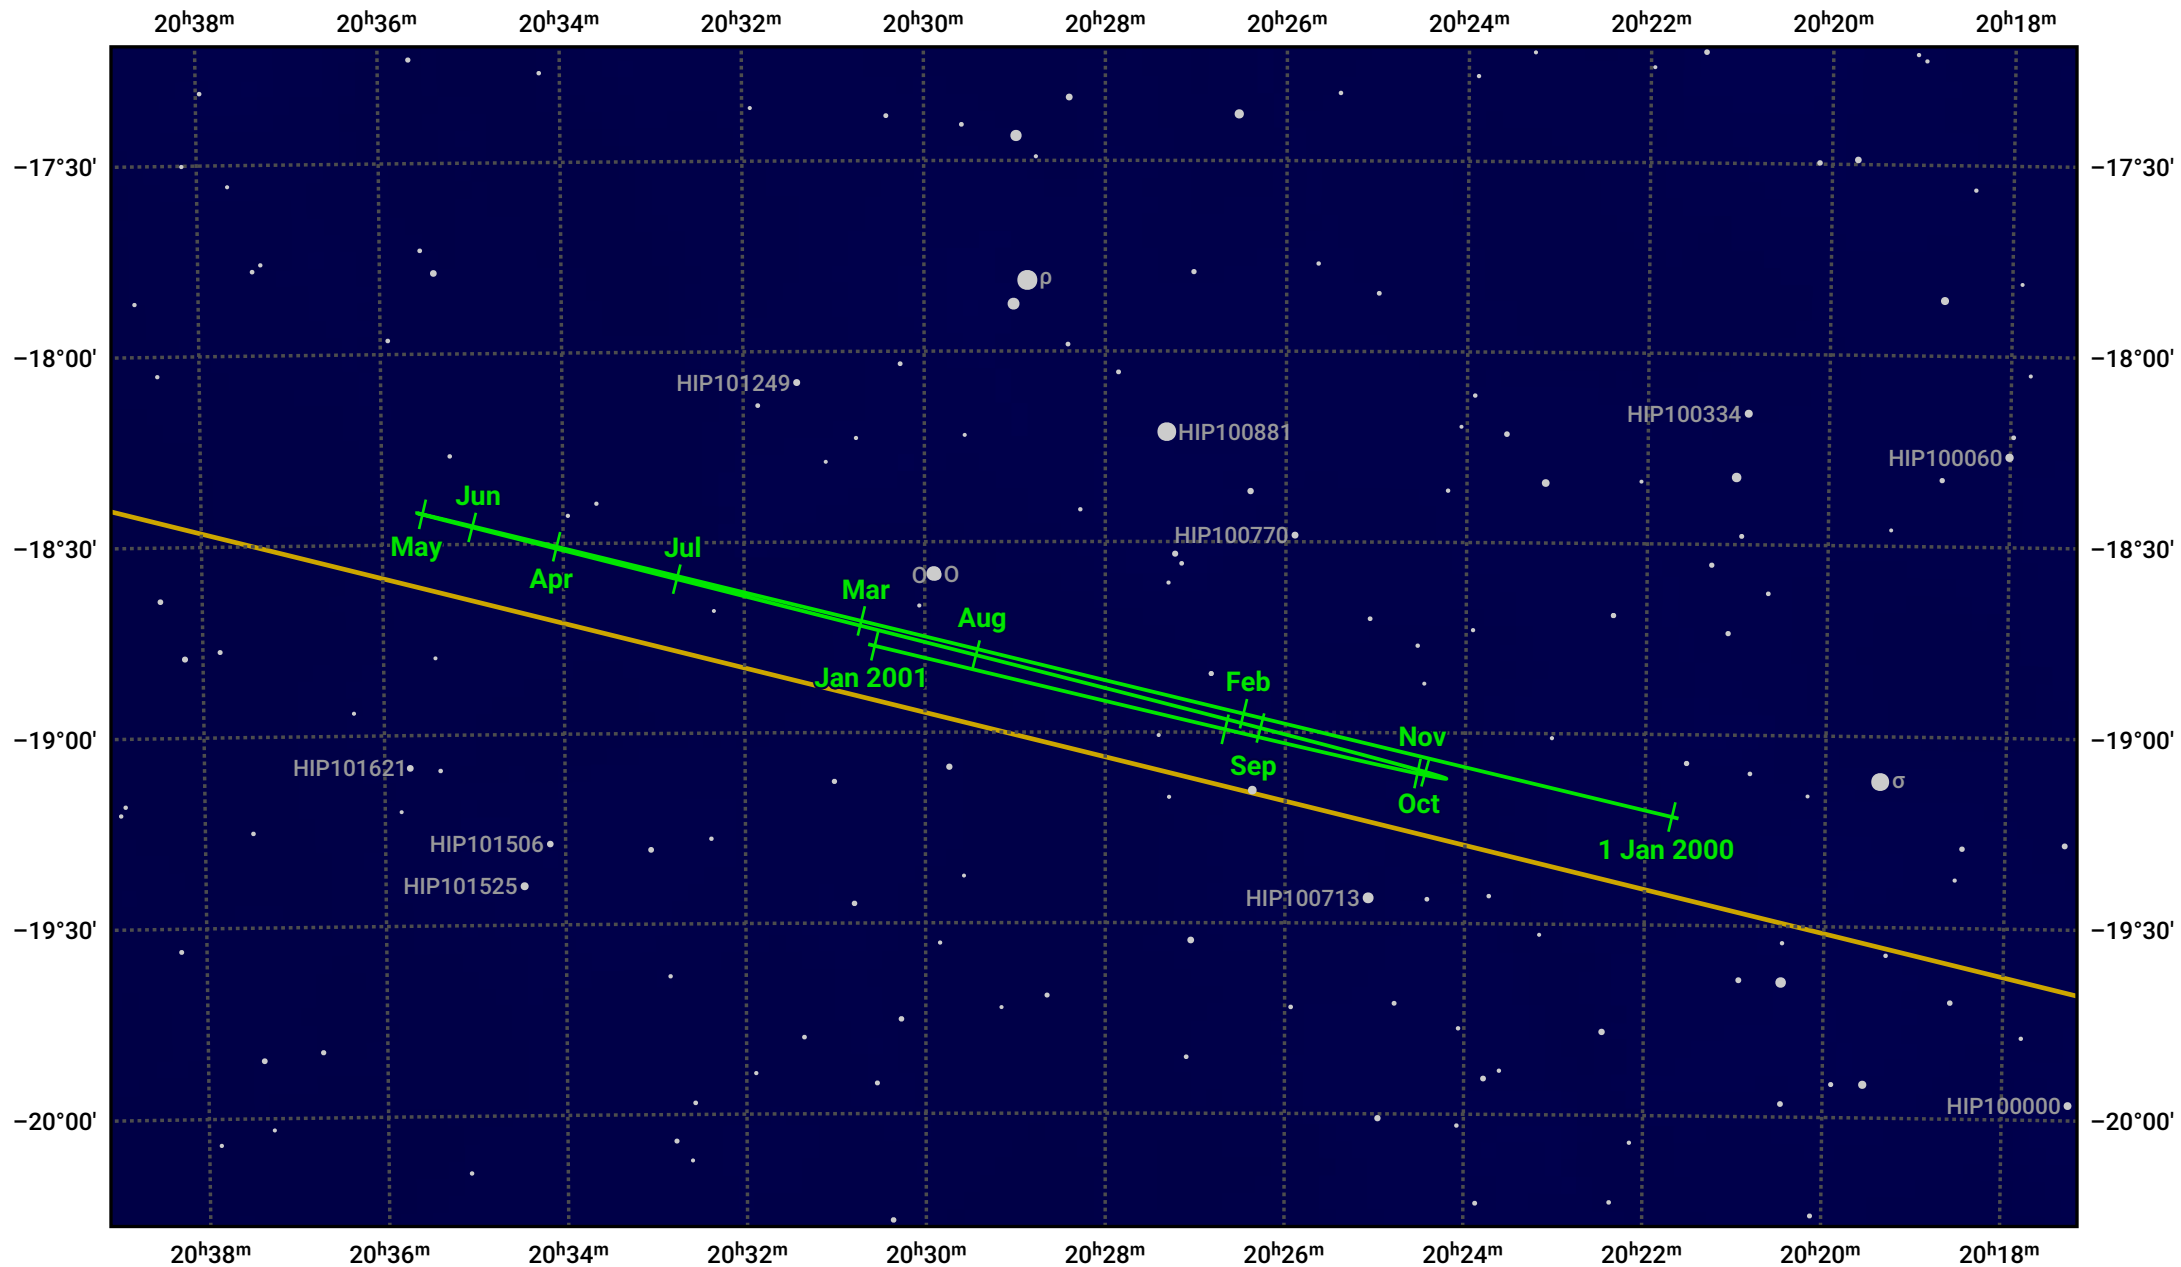

The path of Neptune in 2000

© Dominic Ford 2011–2024. Date markers placed at midnight UTC. Downloaded from <https://in-the-sky.org>

Magnitude scale: · 10.0 · 9.0 · 8.0 · 7.0 ● 6.0 ● 5.0 ● 4.0

— Ecliptic Plane

● Galaxy ■ Bright nebula ● Open cluster ● Globular cluster

Date	Mag	Angular size
2000 Jan 1	8.0	2.2"
2000 Apr 1	7.9	2.2"
2000 Jul 1	7.9	2.3"
2000 Oct 1	7.9	2.3"
2001 Jan 1	8.0	2.2"