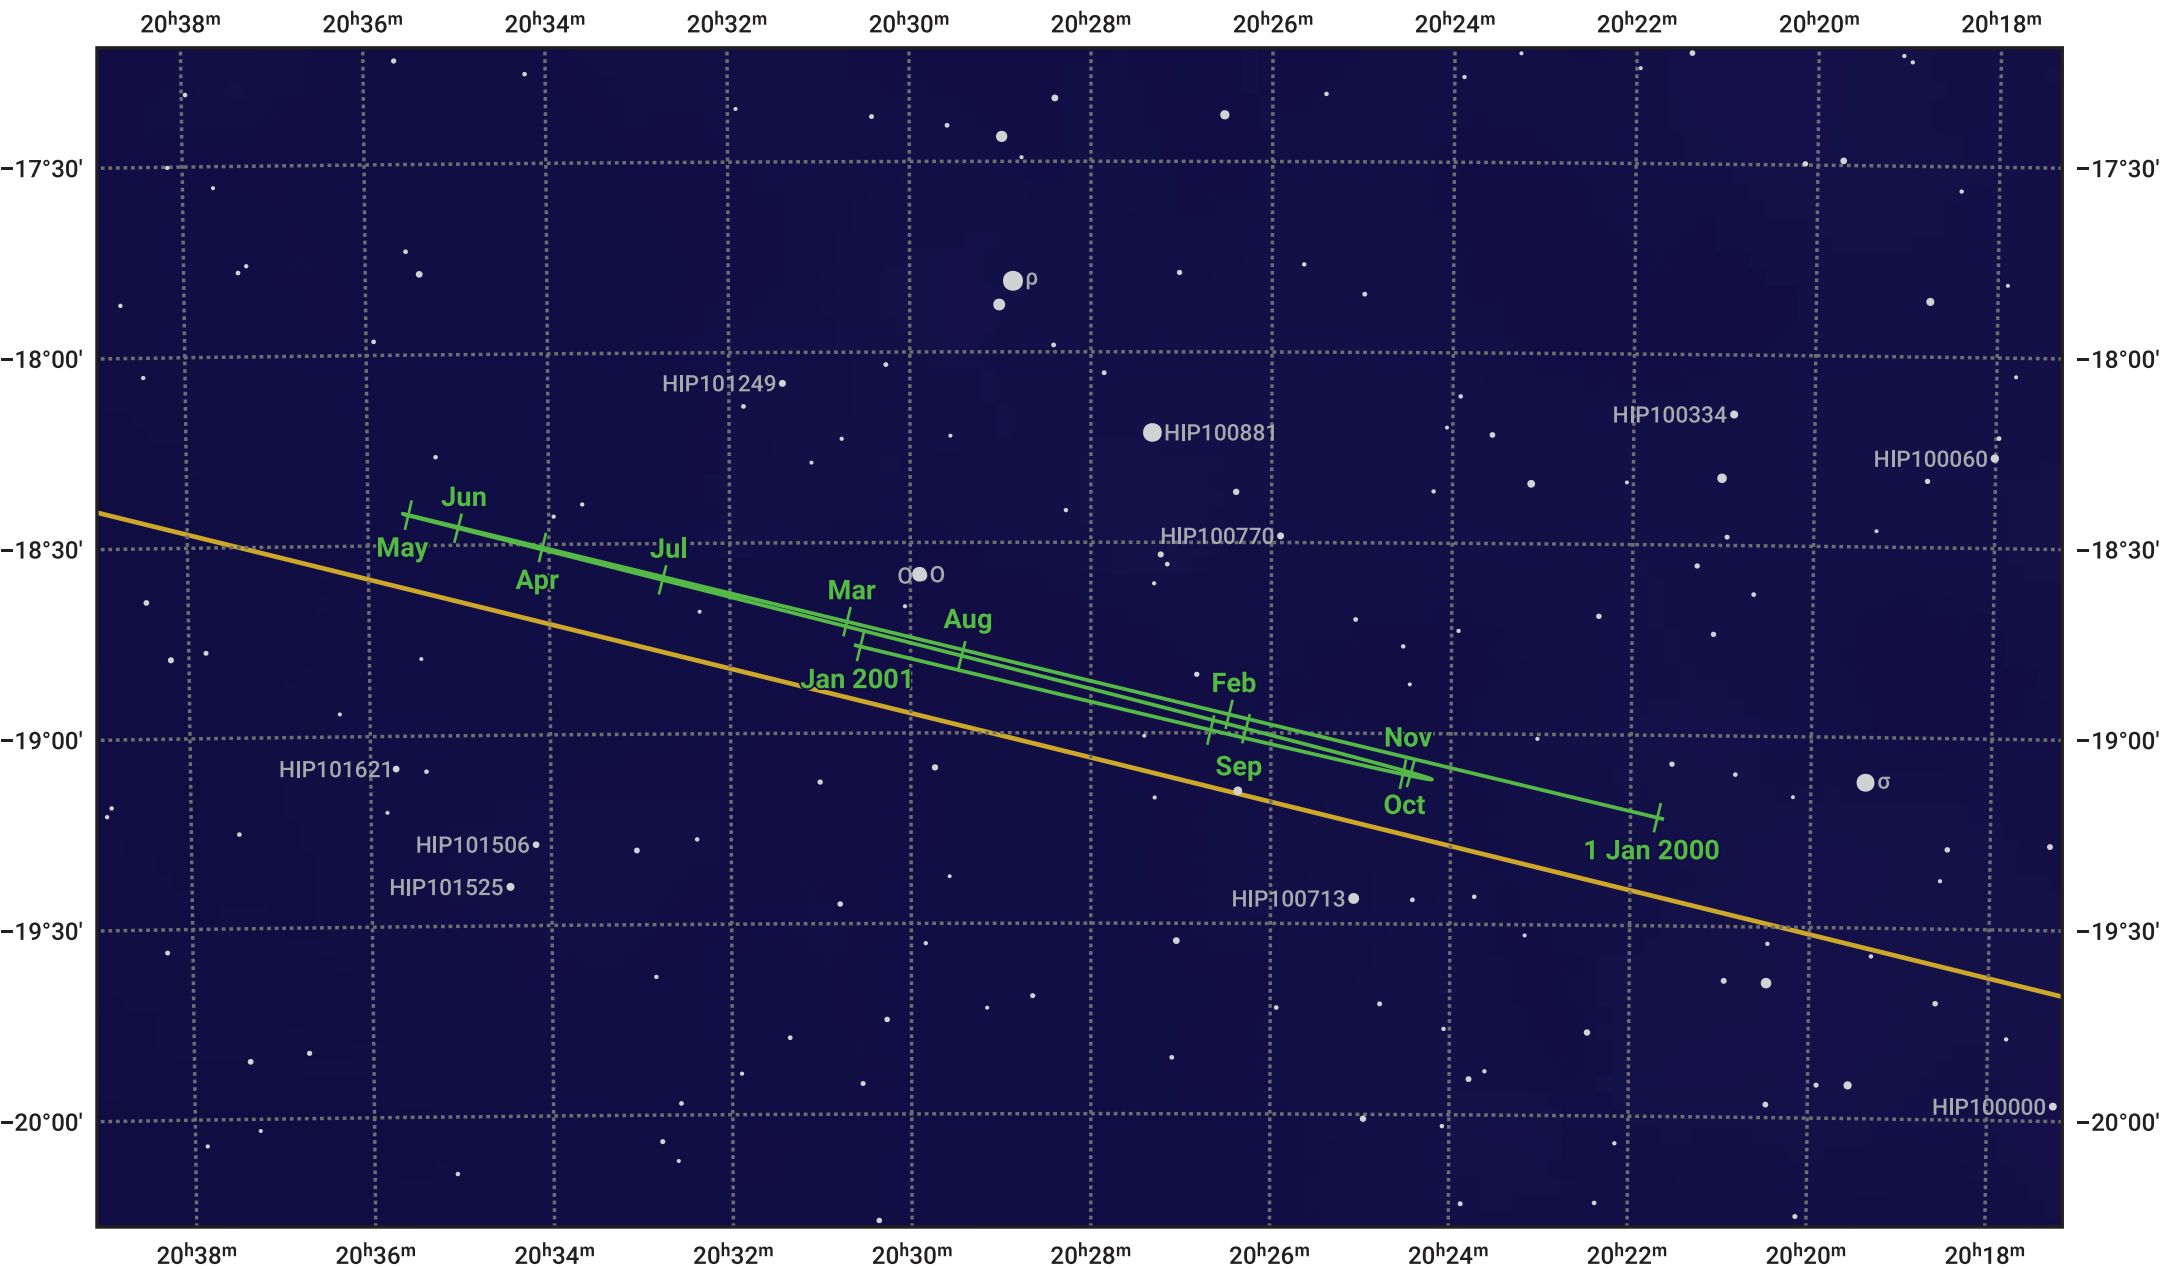

The path of Neptune in 2000

© Dominic Ford 2011–2023. Date markers placed at midnight UTC. Downloaded from <https://in-the-sky.org>

Magnitude scale: \bullet 10.0 \bullet 9.0 \bullet 8.0 \bullet 7.0 \bullet 6.0 \bullet 5.0 \bullet 4.0

— Ecliptic Plane

- Galaxy
- Bright nebula
- Open cluster
- Globular cluster

Date	Mag	Angular size
2000 Jan 1	8.0	2.2"
2000 Apr 1	7.9	2.2"
2000 Jul 1	7.9	2.3"
2000 Oct 1	7.9	2.3"
2001 Jan 1	8.0	2.2"