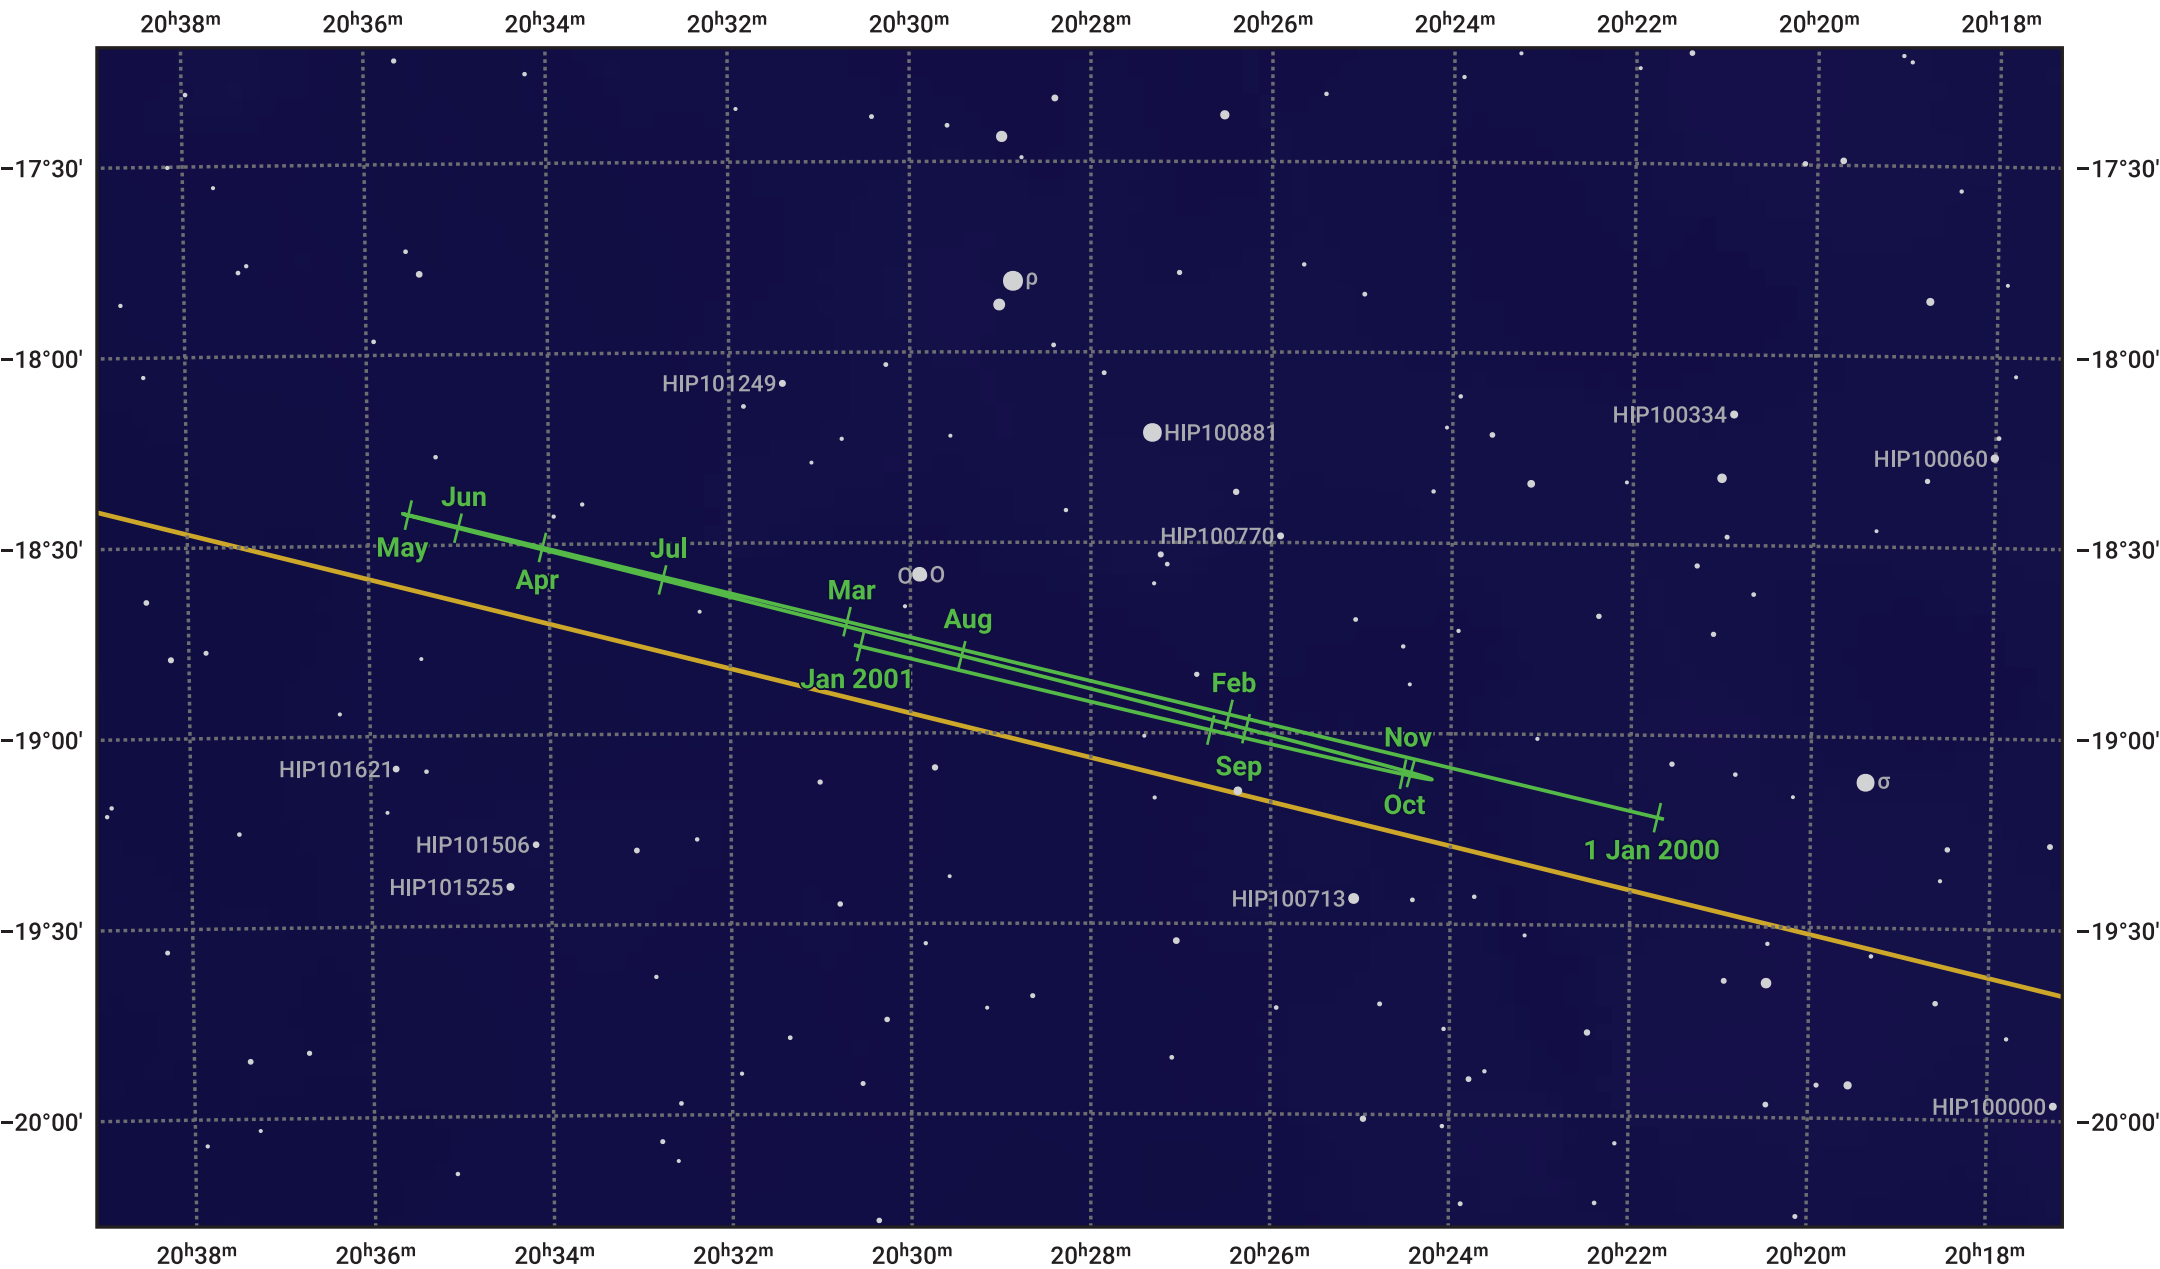

The path of Neptune in 2000

© Dominic Ford 2011–2024. Date markers placed at midnight UTC. Downloaded from <https://in-the-sky.org>

Magnitude scale: 10.0 9.0 8.0 7.0 6.0 5.0 4.0

Ecliptic Plane

- Galaxy
- Bright nebula
- Open cluster
- Globular cluster

Date	Mag	Angular size
2000 Jan 1	8.0	2.2"
2000 Apr 1	7.9	2.2"
2000 Jul 1	7.9	2.3"
2000 Oct 1	7.9	2.3"
2001 Jan 1	8.0	2.2"