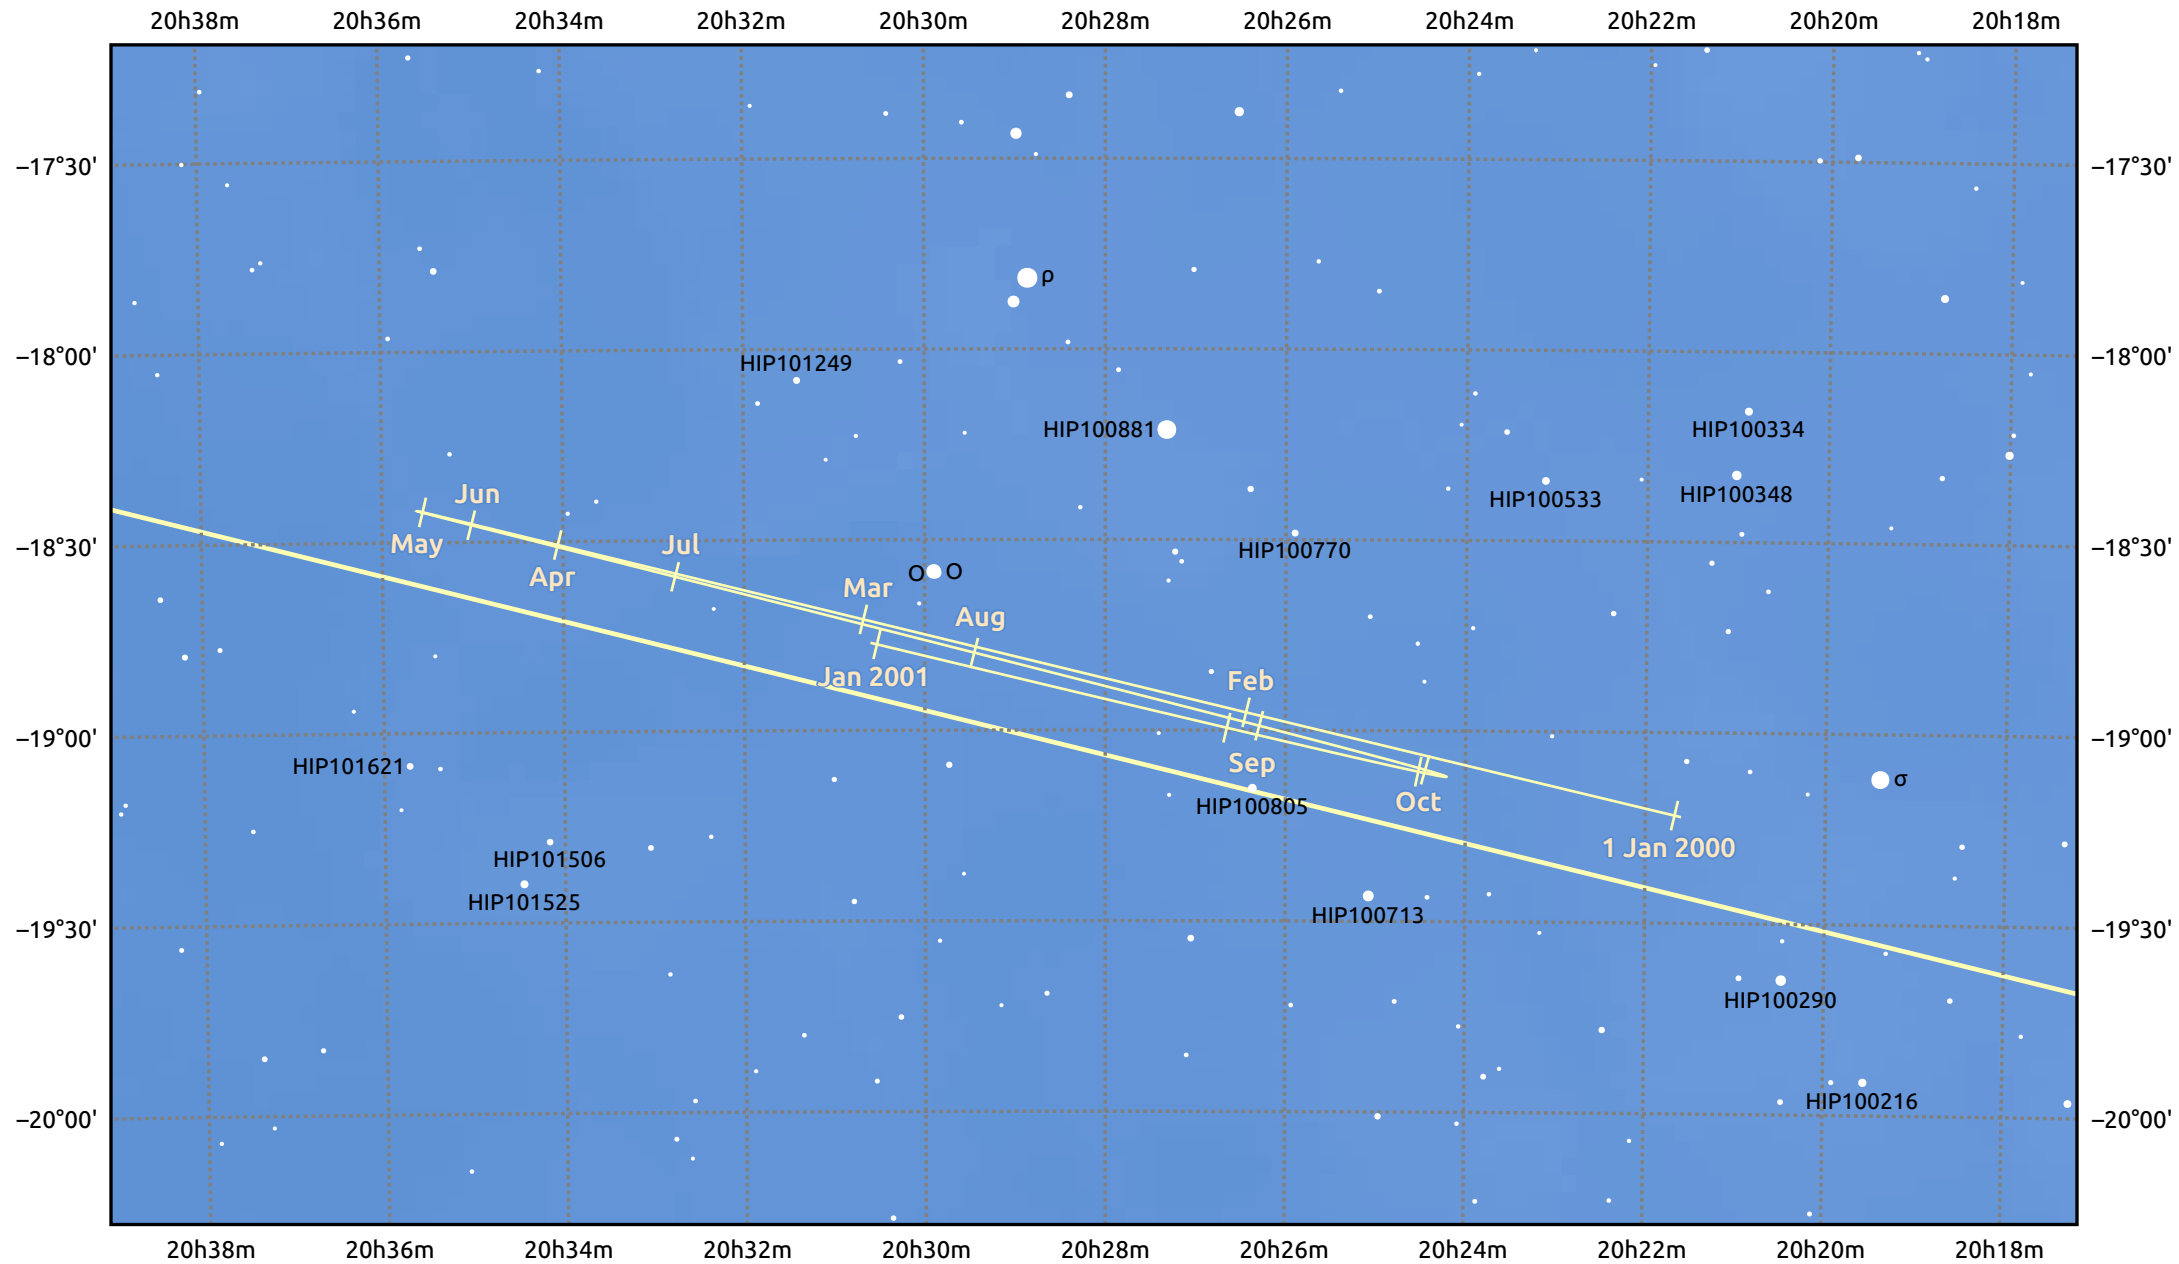

The path of Neptune in 2000

© Dominic Ford 2011–2025. Date markers placed at midnight UTC. Downloaded from <https://in-the-sky.org>

Magnitude scale: • 10.0 • 9.0 • 8.0 • 7.0 • 6.0 • 5.0 • 4.0

— Ecliptic Plane

Galaxy Bright nebula Open cluster Globular cluster Planetary nebula

Date	Mag	Angular size
2000 Jan 1	8.0	2.2"
2000 Apr 1	7.9	2.2"
2000 Jul 1	7.9	2.3"
2000 Oct 1	7.9	2.3"
2001 Jan 1	8.0	2.2"