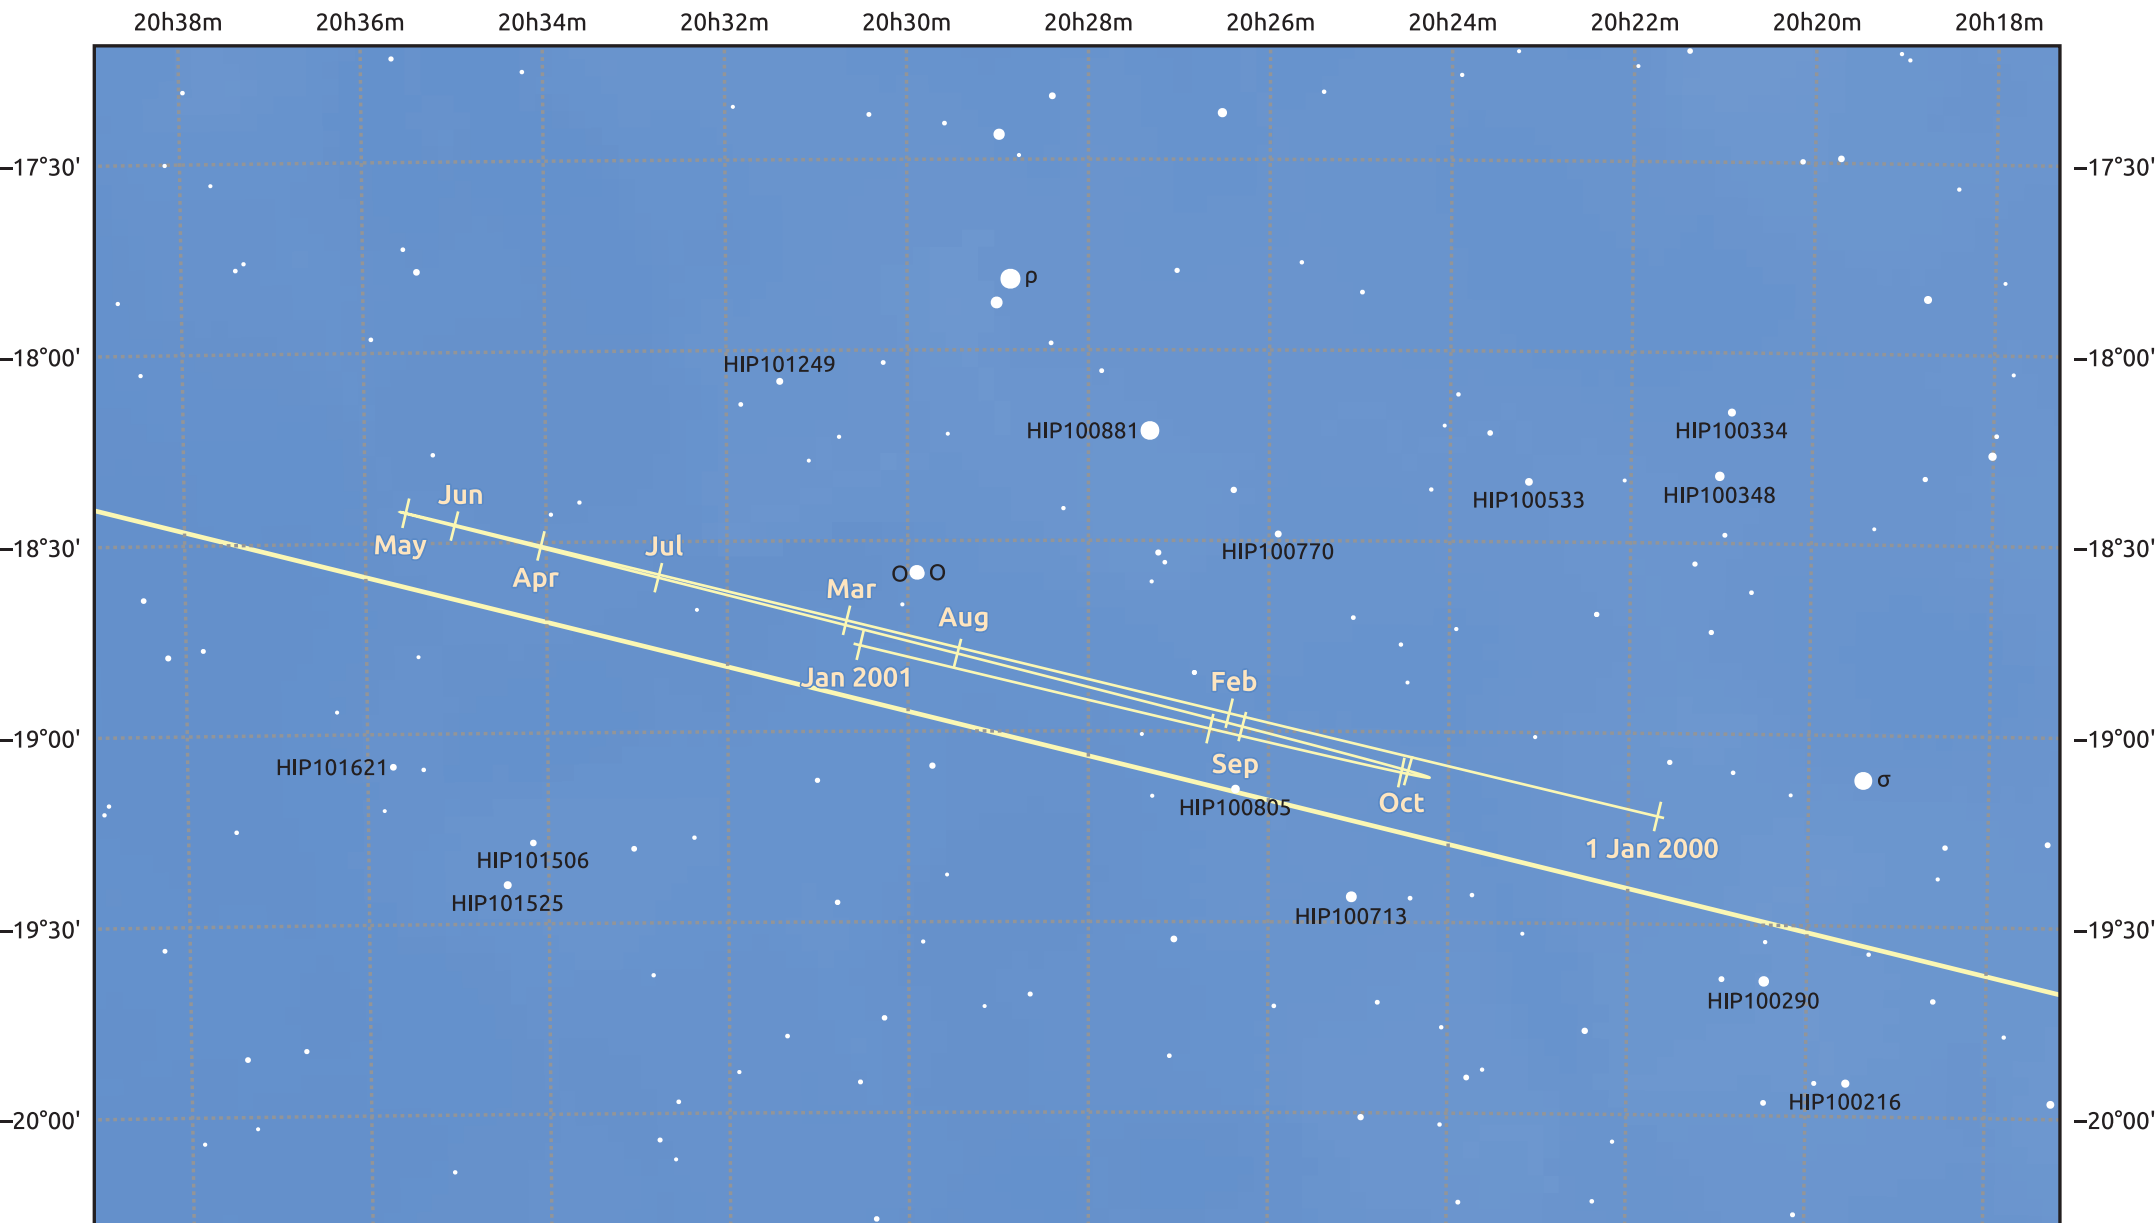

# The path of Neptune in 2000

© Dominic Ford 2011–2025. Date markers placed at midnight UTC. Downloaded from <https://in-the-sky.org>

Magnitude scale: •10.0 •9.0 •8.0 •7.0 •6.0 ●5.0 ●4.0

— Ecliptic Plane

Galaxy Bright nebula Open cluster Globular cluster Planetary nebula

Date	Mag	Angular size
2000 Jan 1	8.0	2.2"
2000 Apr 1	7.9	2.2"
2000 Jul 1	7.9	2.3"
2000 Oct 1	7.9	2.3"
2001 Jan 1	8.0	2.2"