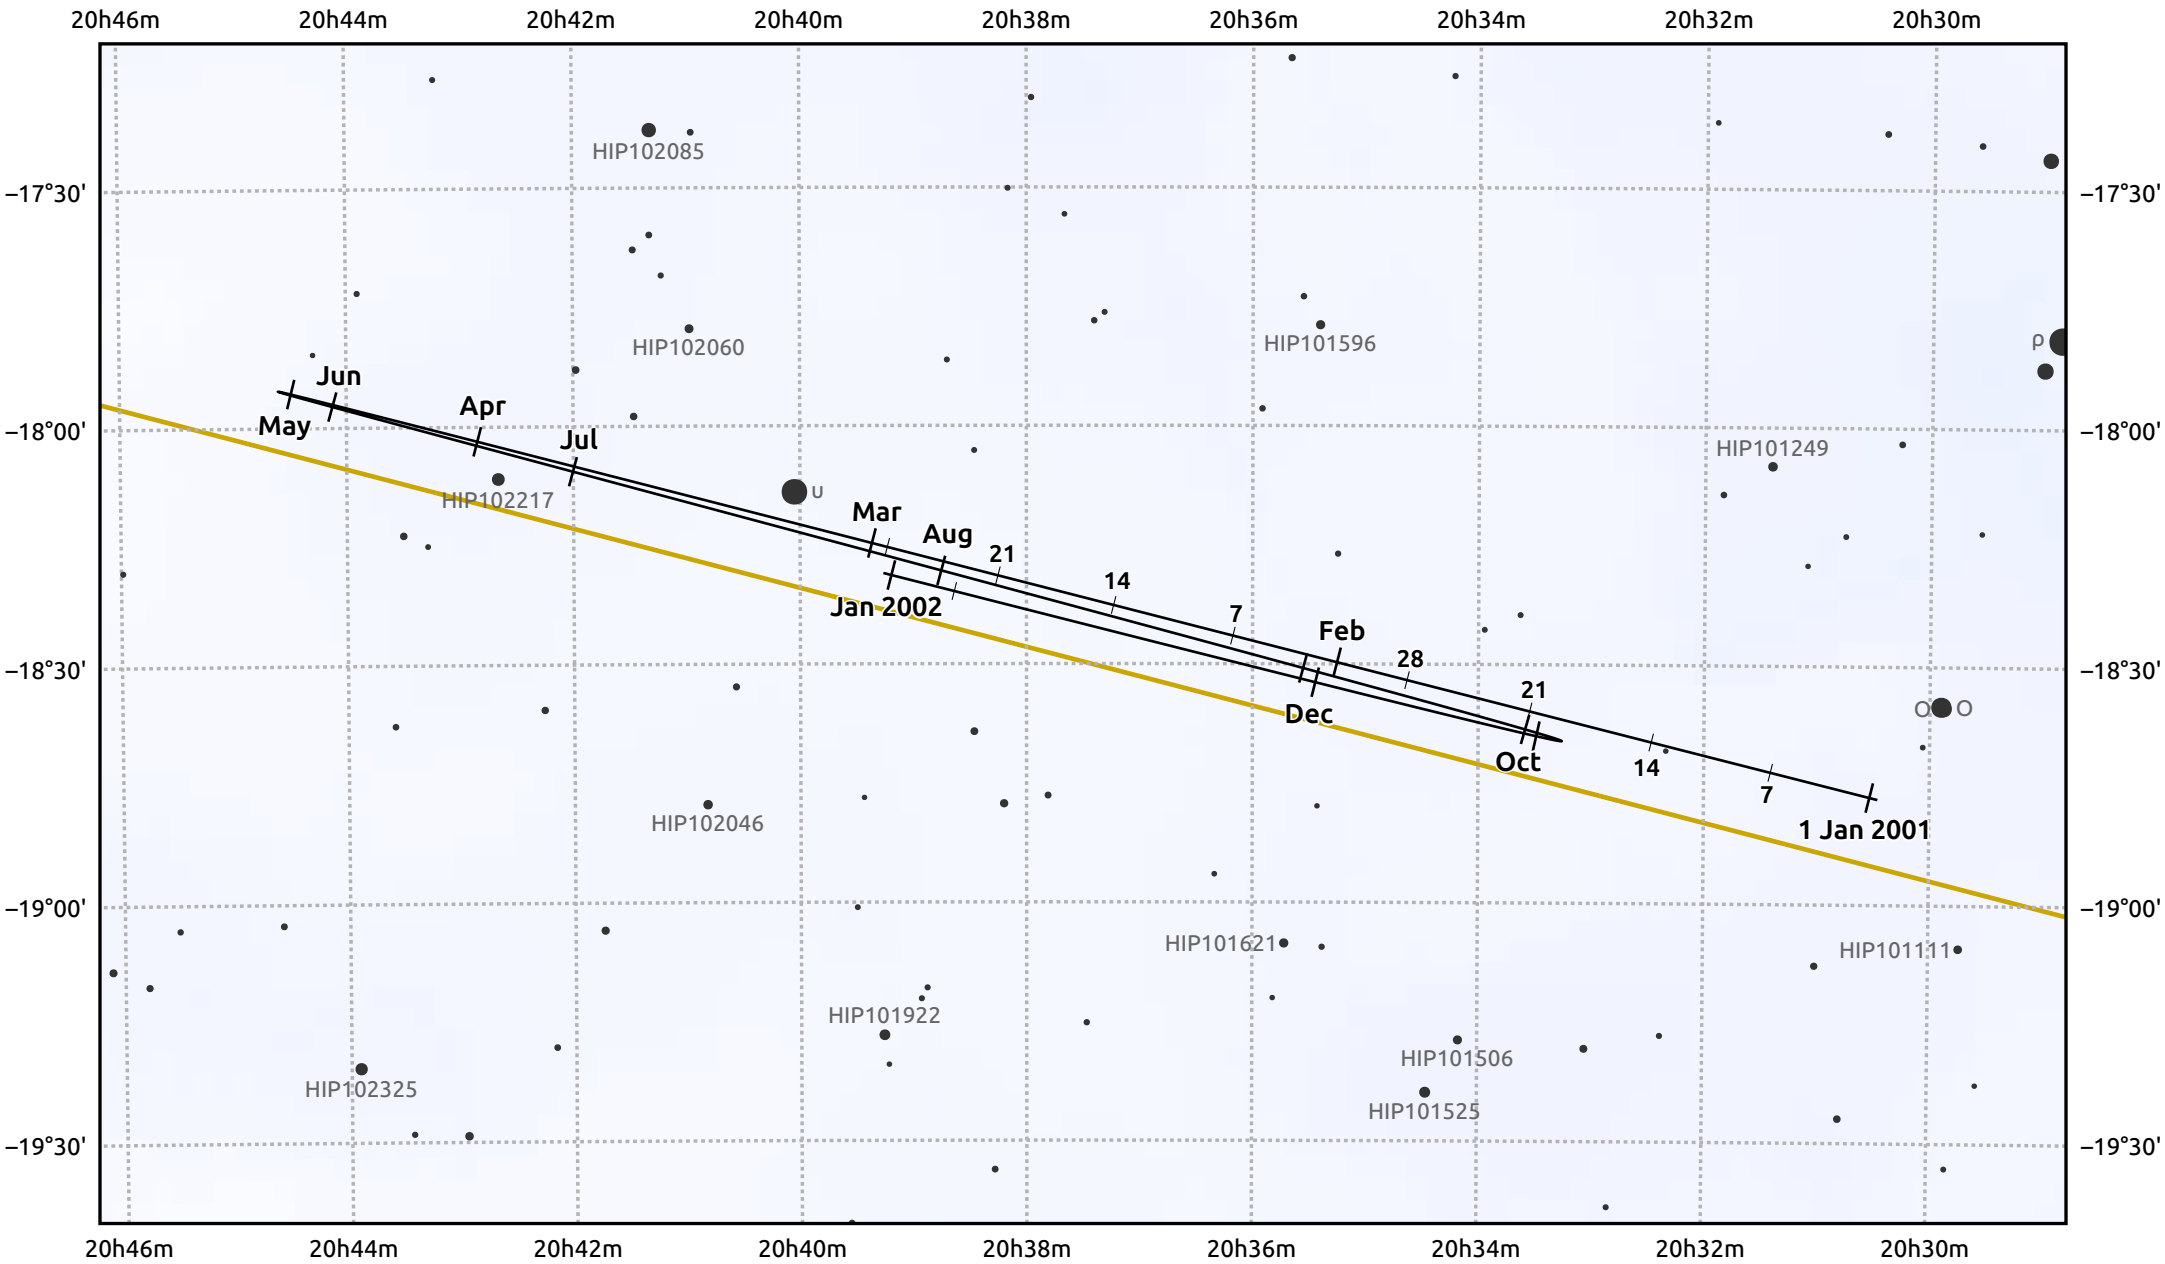

The path of Neptune in 2001

© Dominic Ford 2011–2025. Date markers placed at midnight UTC. Downloaded from <https://in-the-sky.org>

Magnitude scale: 10.0 9.0 8.0 7.0 6.0 5.0 4.0

Ecliptic Plane

- Galaxy
- Bright nebula
- Open cluster
- Globular cluster
- Planetary nebula

Date	Mag	Angular size
2001 Jan 1	8.0	2.2"
2001 Apr 1	7.9	2.2"
2001 Jul 1	7.9	2.3"
2001 Oct 1	7.9	2.3"
2002 Jan 1	8.0	2.2"