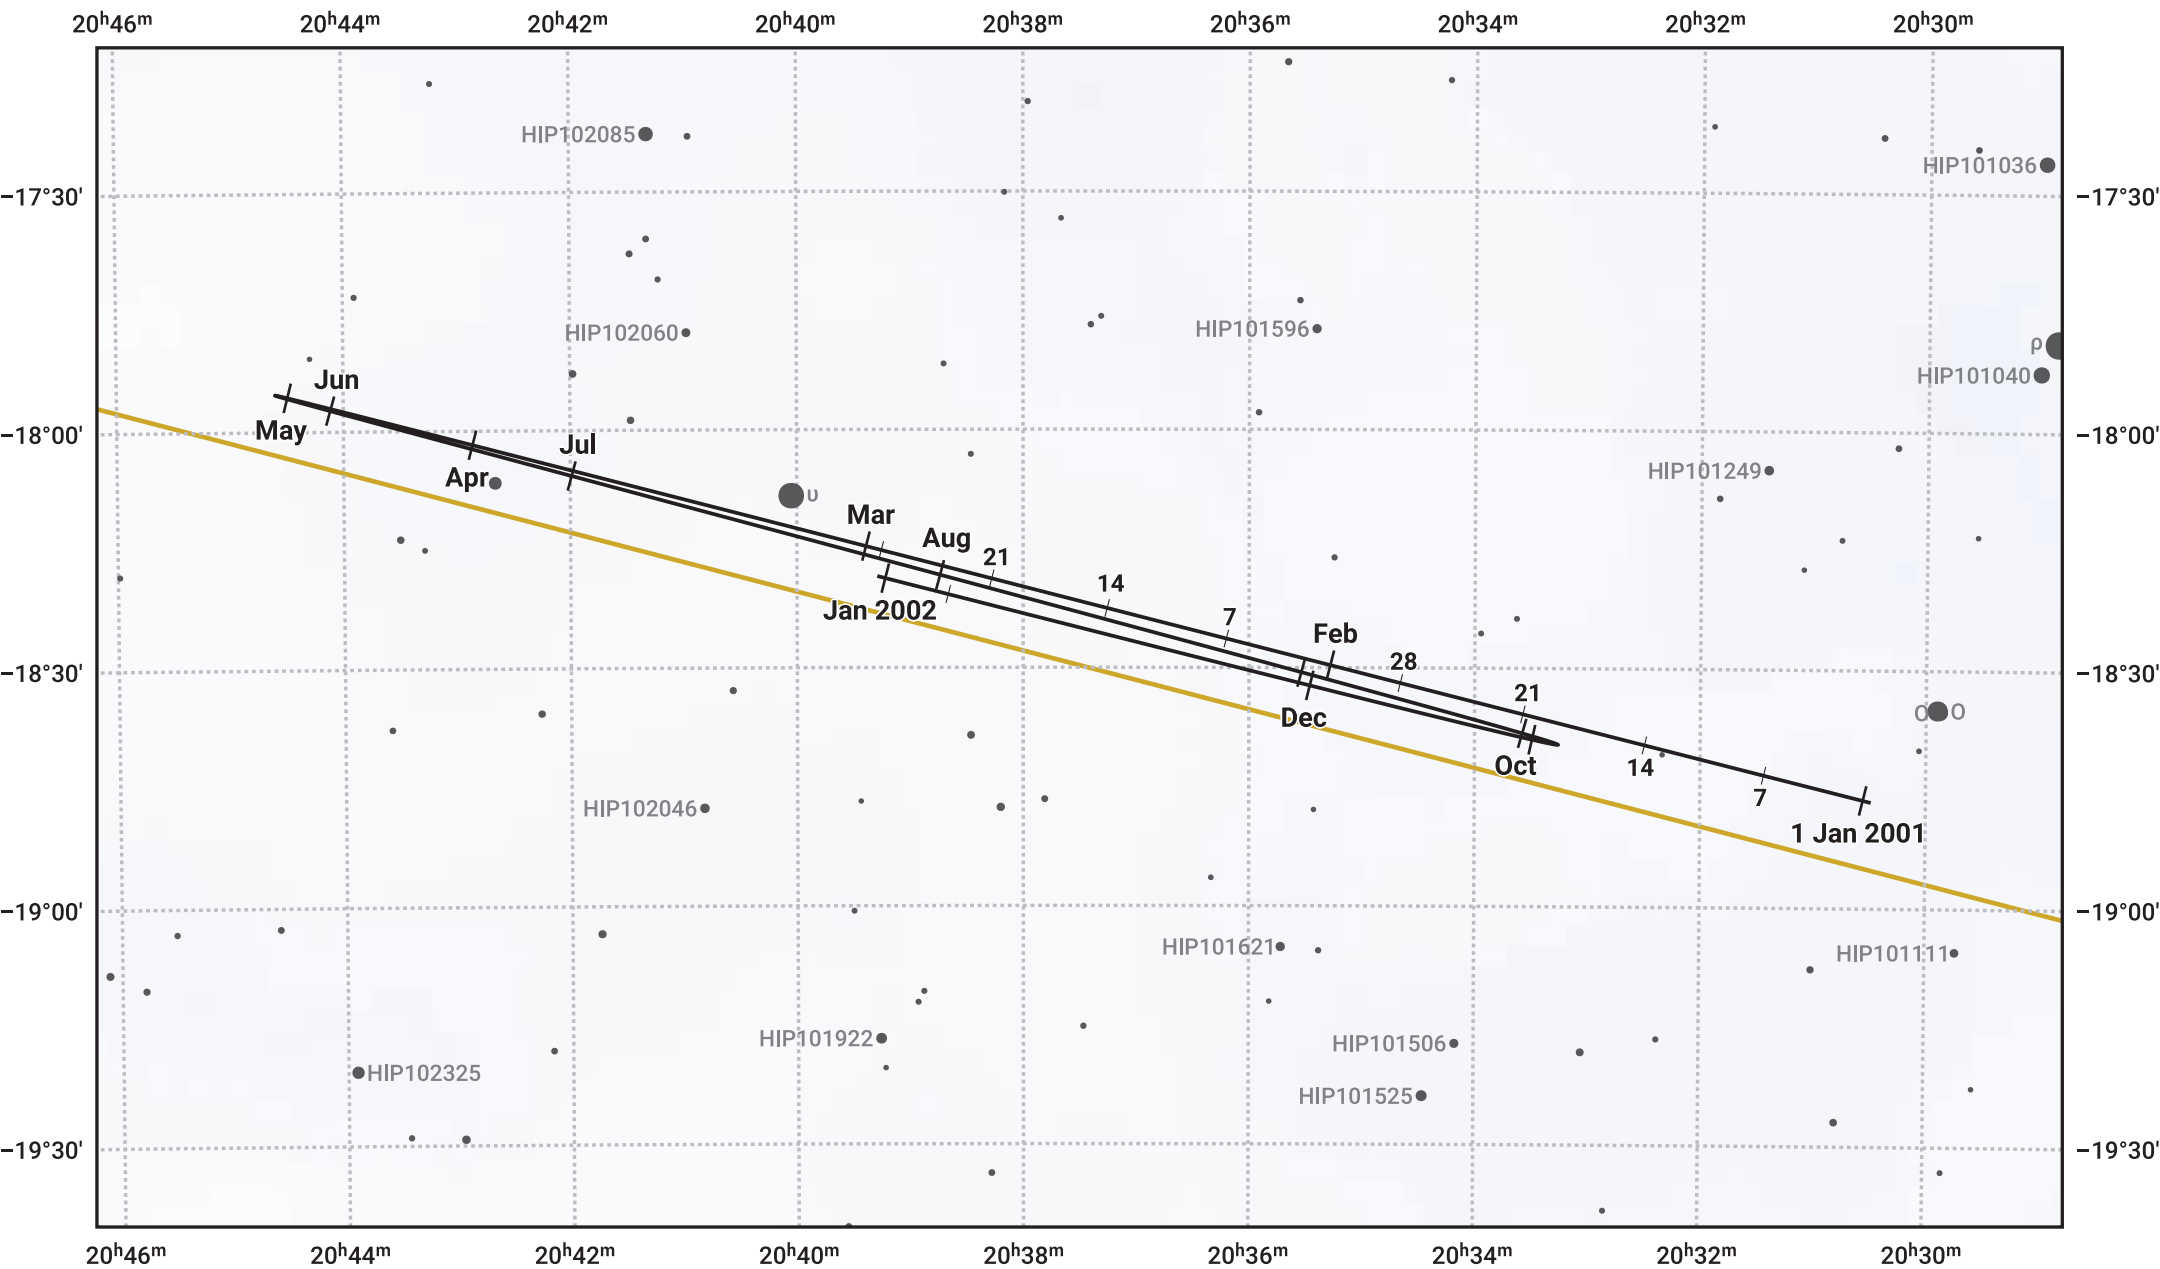

# The path of Neptune in 2001

© Dominic Ford 2011–2024. Date markers placed at midnight UTC. Downloaded from <https://in-the-sky.org>

Magnitude scale: • 10.0 • 9.0 • 8.0 • 7.0 • 6.0 • 5.0 • 4.0

— Ecliptic Plane

● Galaxy   
 ■ Bright nebula   
 ● Open cluster   
 ⊕ Globular cluster

Date	Mag	Angular size
2001 Jan 1	8.0	2.2"
2001 Apr 1	8.0	2.2"
2001 Jul 1	7.9	2.3"
2001 Oct 1	7.9	2.3"
2002 Jan 1	8.0	2.2"