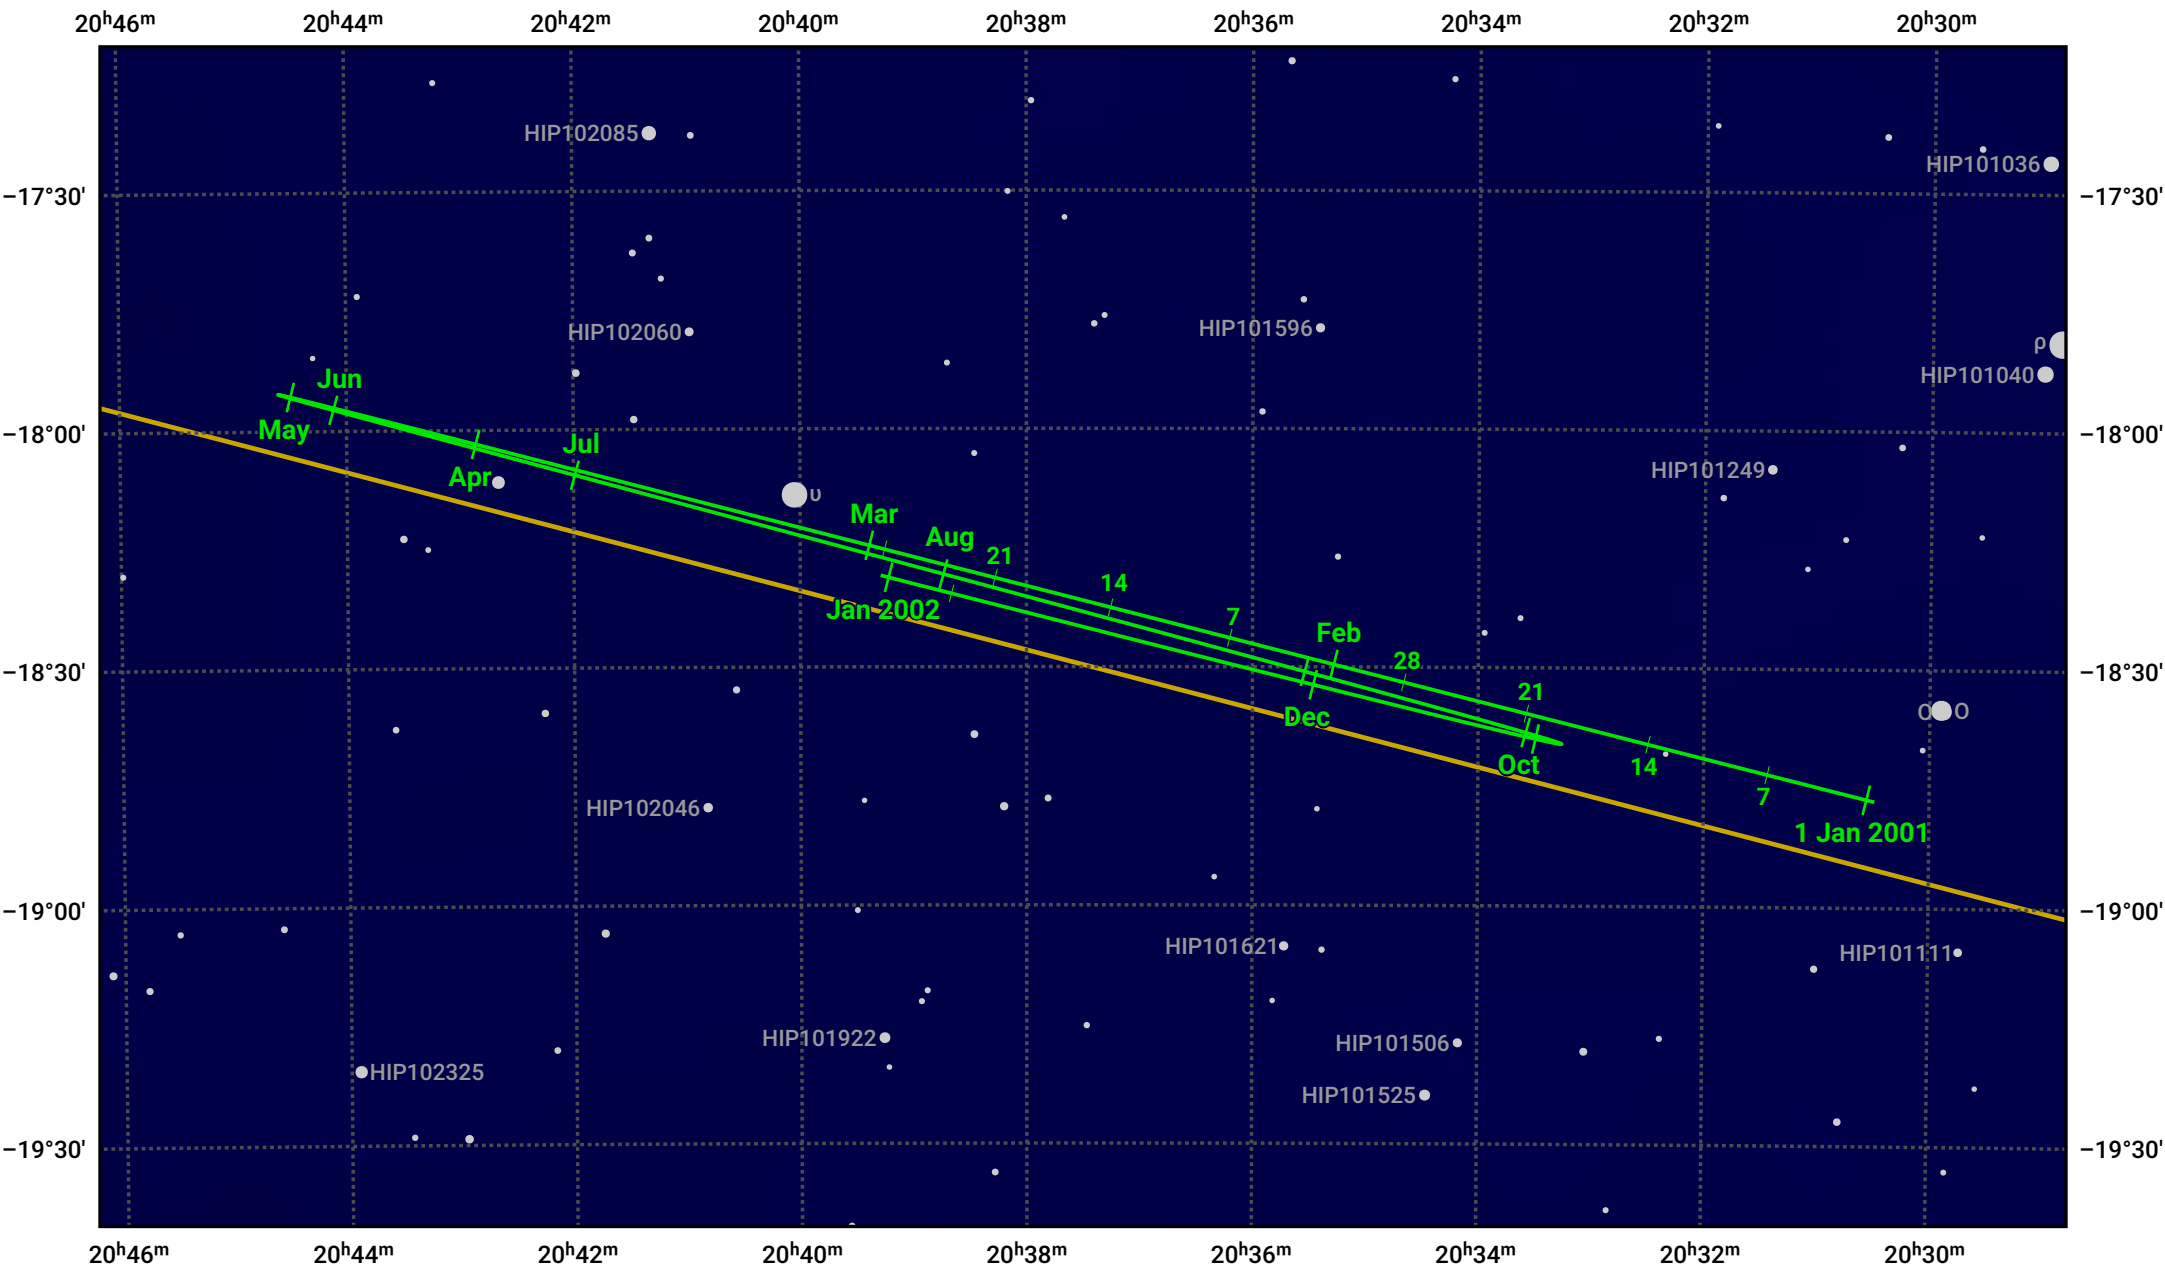

# The path of Neptune in 2001

© Dominic Ford 2011–2024. Date markers placed at midnight UTC. Downloaded from <https://in-the-sky.org>

Magnitude scale: • 10.0 • 9.0 • 8.0 • 7.0 • 6.0 • 5.0 • 4.0

— Ecliptic Plane

Galaxy Bright nebula Open cluster Globular cluster

Date	Mag	Angular size
2001 Jan 1	8.0	2.2"
2001 Apr 1	8.0	2.2"
2001 Jul 1	7.9	2.3"
2001 Oct 1	7.9	2.3"
2002 Jan 1	8.0	2.2"