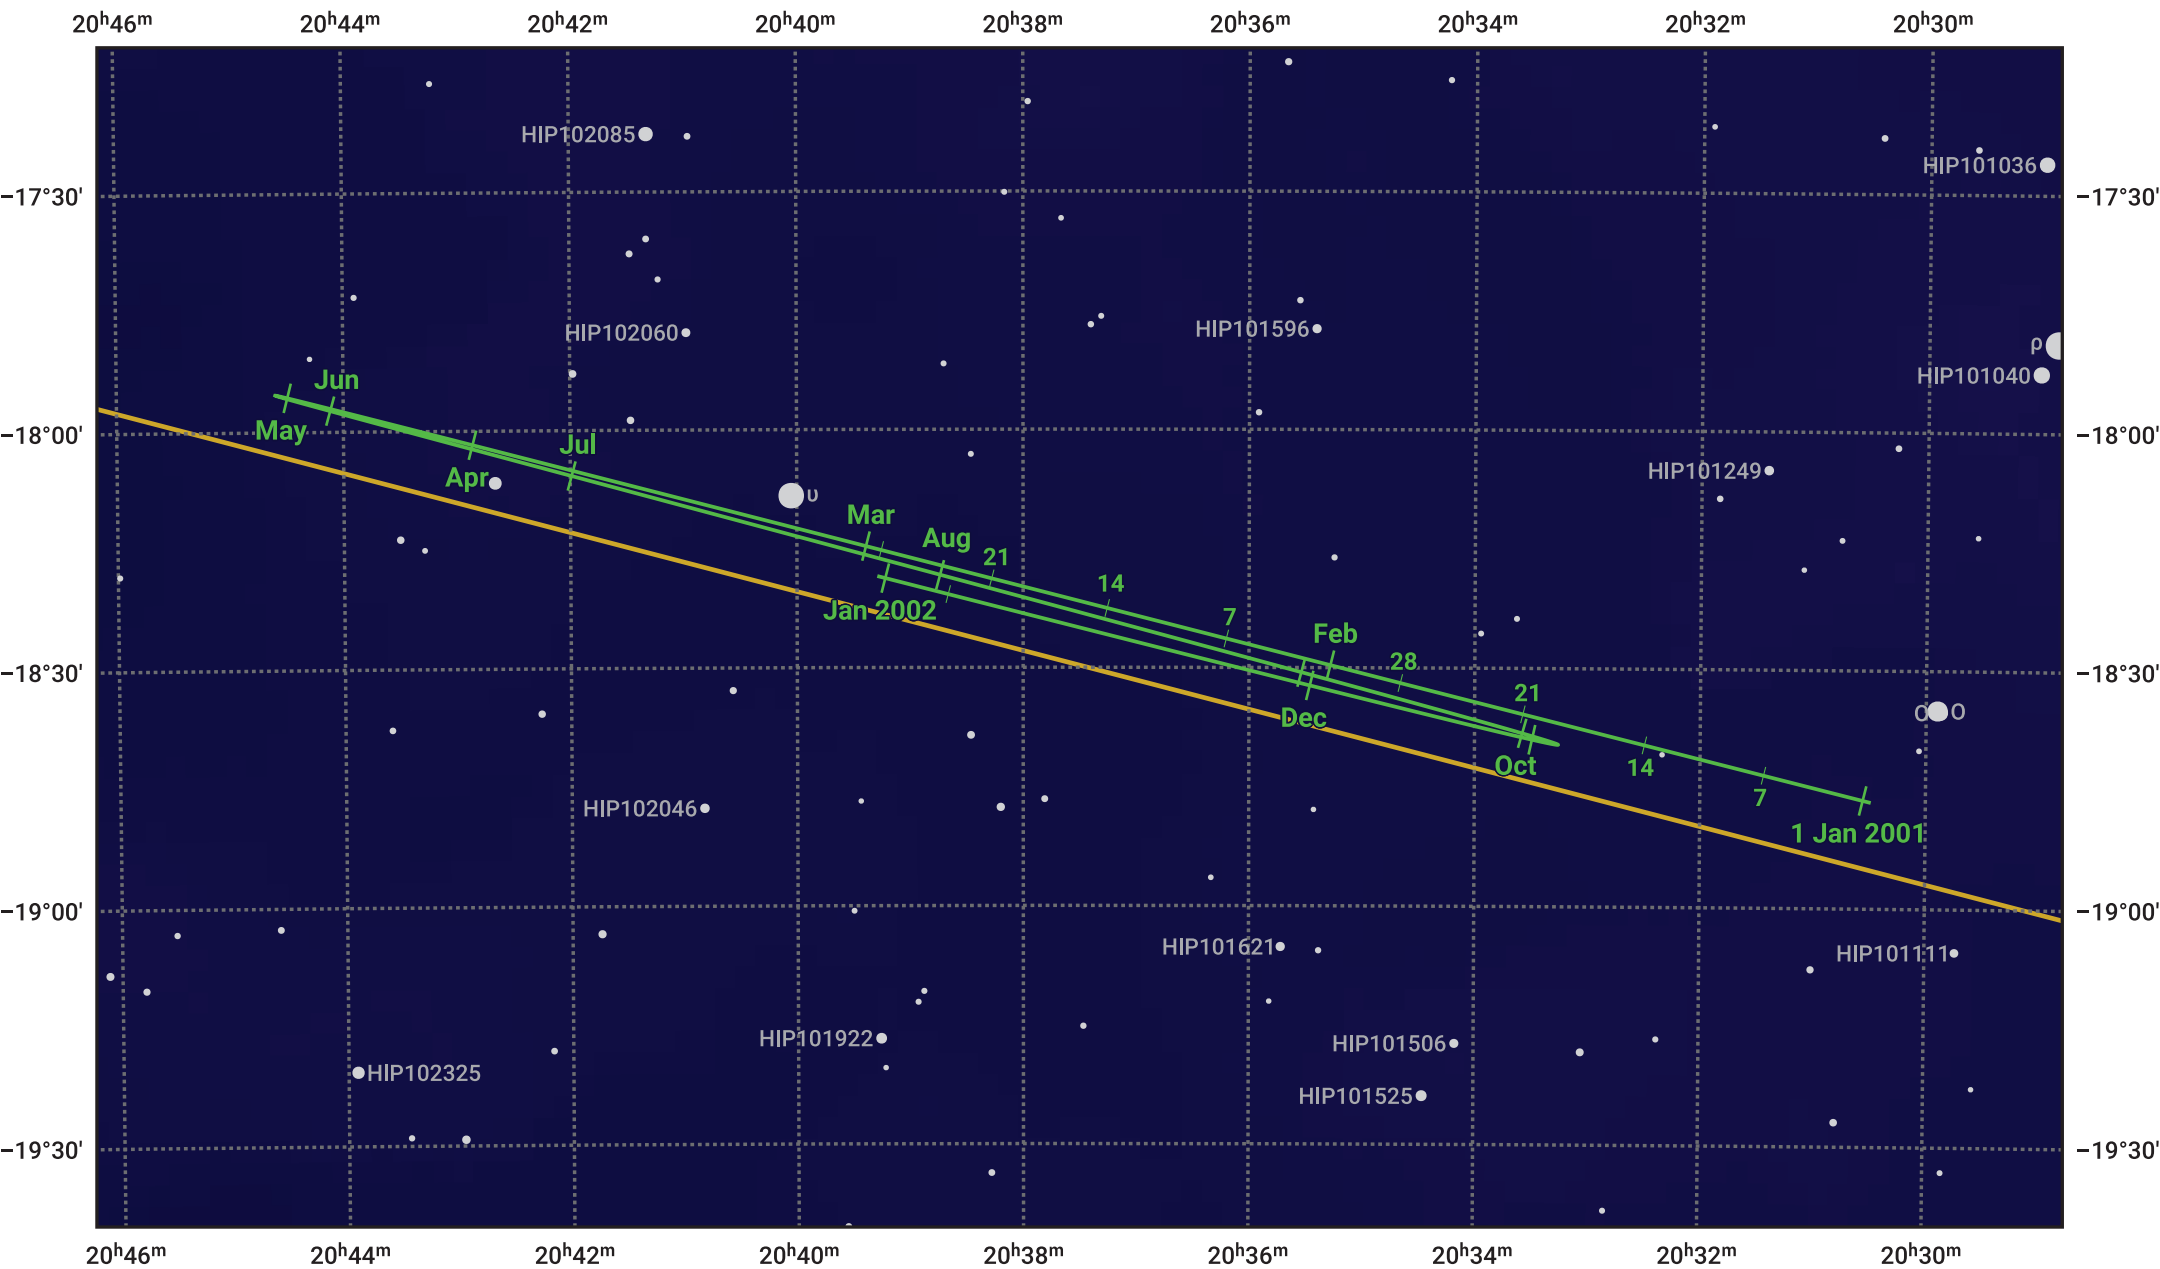

The path of Neptune in 2001

© Dominic Ford 2011–2024. Date markers placed at midnight UTC. Downloaded from <https://in-the-sky.org>

Magnitude scale: • 10.0 • 9.0 • 8.0 • 7.0 • 6.0 • 5.0 • 4.0

— Ecliptic Plane

- Galaxy
- Bright nebula
- Open cluster
- Globular cluster

Date	Mag	Angular size
2001 Jan 1	8.0	2.2"
2001 Apr 1	8.0	2.2"
2001 Jul 1	7.9	2.3"
2001 Oct 1	7.9	2.3"
2002 Jan 1	8.0	2.2"