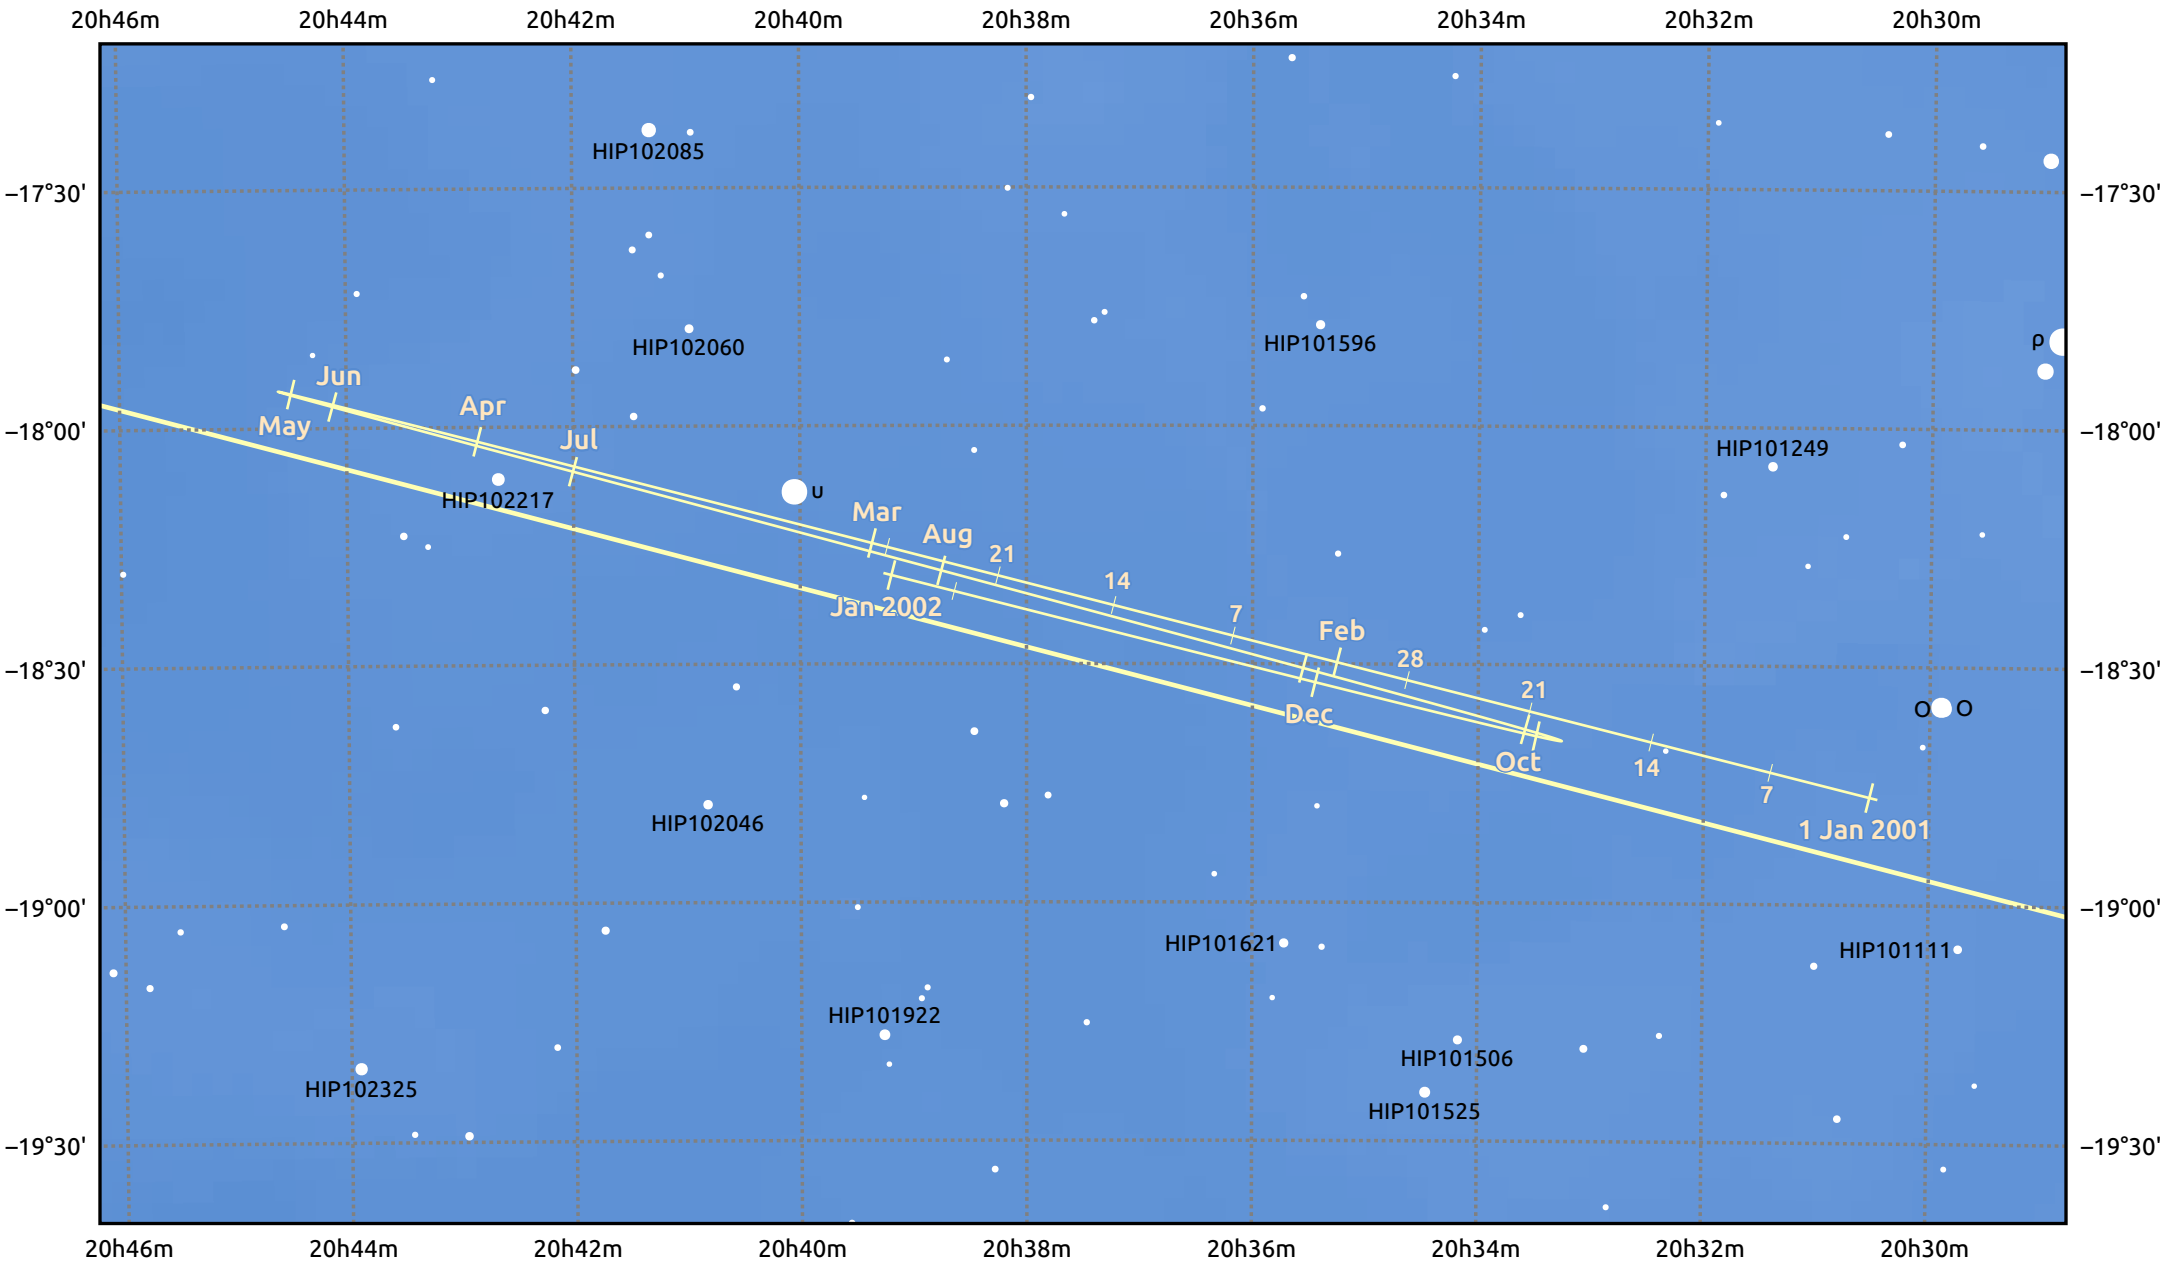

The path of Neptune in 2001

© Dominic Ford 2011–2025. Date markers placed at midnight UTC. Downloaded from <https://in-the-sky.org>

Magnitude scale: • 10.0 • 9.0 • 8.0 • 7.0 • 6.0 • 5.0 • 4.0

— Ecliptic Plane

- Galaxy
- Bright nebula
- Open cluster
- Globular cluster
- Planetary nebula

Date	Mag	Angular size
2001 Jan 1	8.0	2.2"
2001 Apr 1	7.9	2.2"
2001 Jul 1	7.9	2.3"
2001 Oct 1	7.9	2.3"
2002 Jan 1	8.0	2.2"