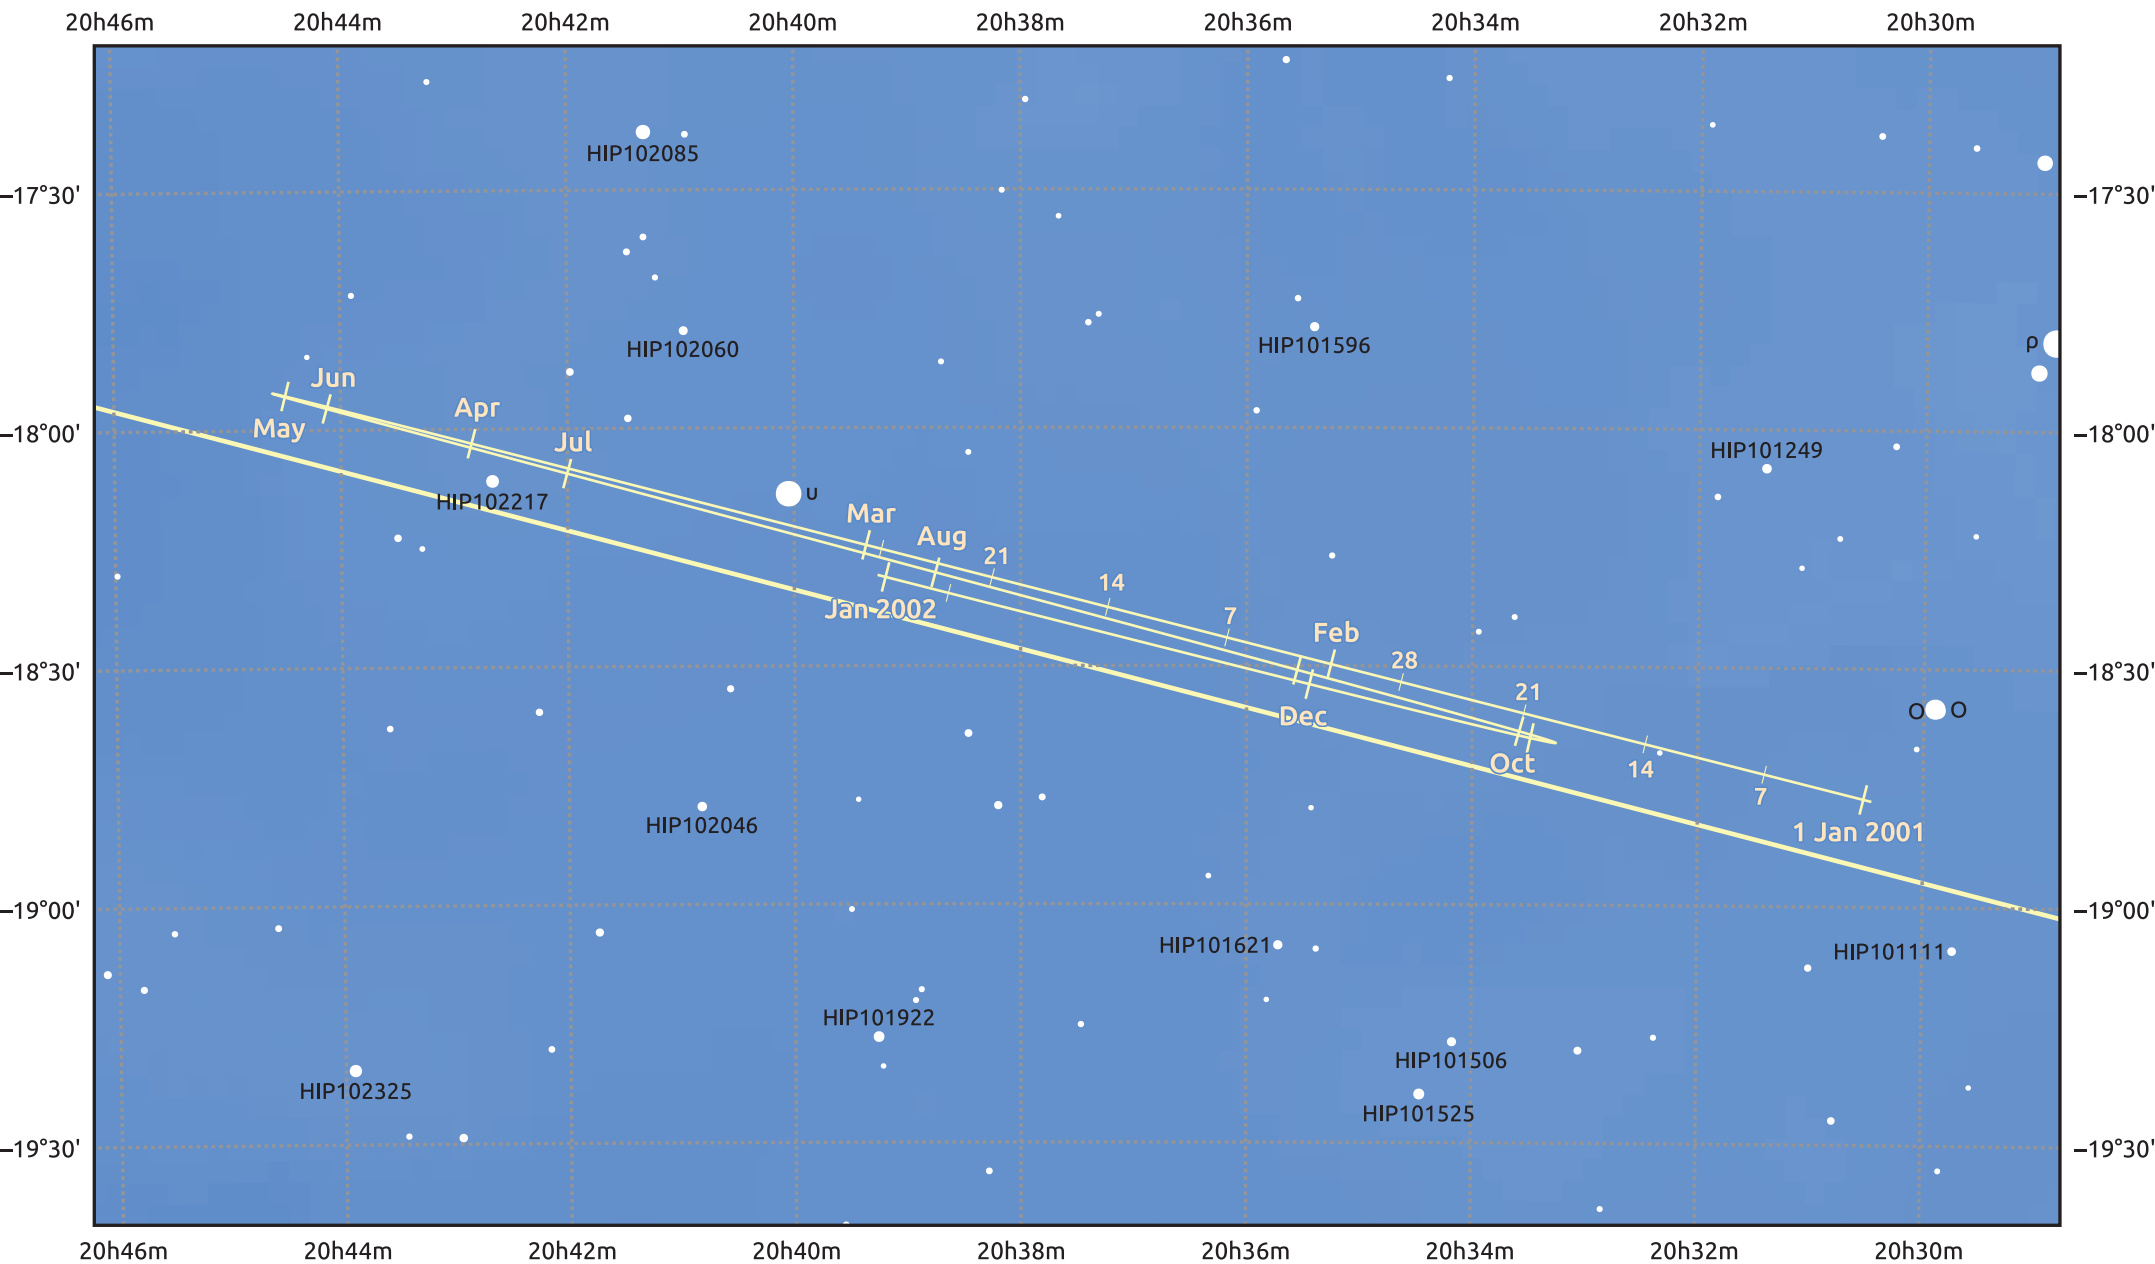

The path of Neptune in 2001

© Dominic Ford 2011–2025. Date markers placed at midnight UTC. Downloaded from <https://in-the-sky.org>

Magnitude scale: • 10.0 • 9.0 • 8.0 • 7.0 • 6.0 • 5.0 • 4.0

— Ecliptic Plane

Galaxy Bright nebula Open cluster Globular cluster Planetary nebula

Date	Mag	Angular size
2001 Jan 1	8.0	2.2"
2001 Apr 1	7.9	2.2"
2001 Jul 1	7.9	2.3"
2001 Oct 1	7.9	2.3"
2002 Jan 1	8.0	2.2"