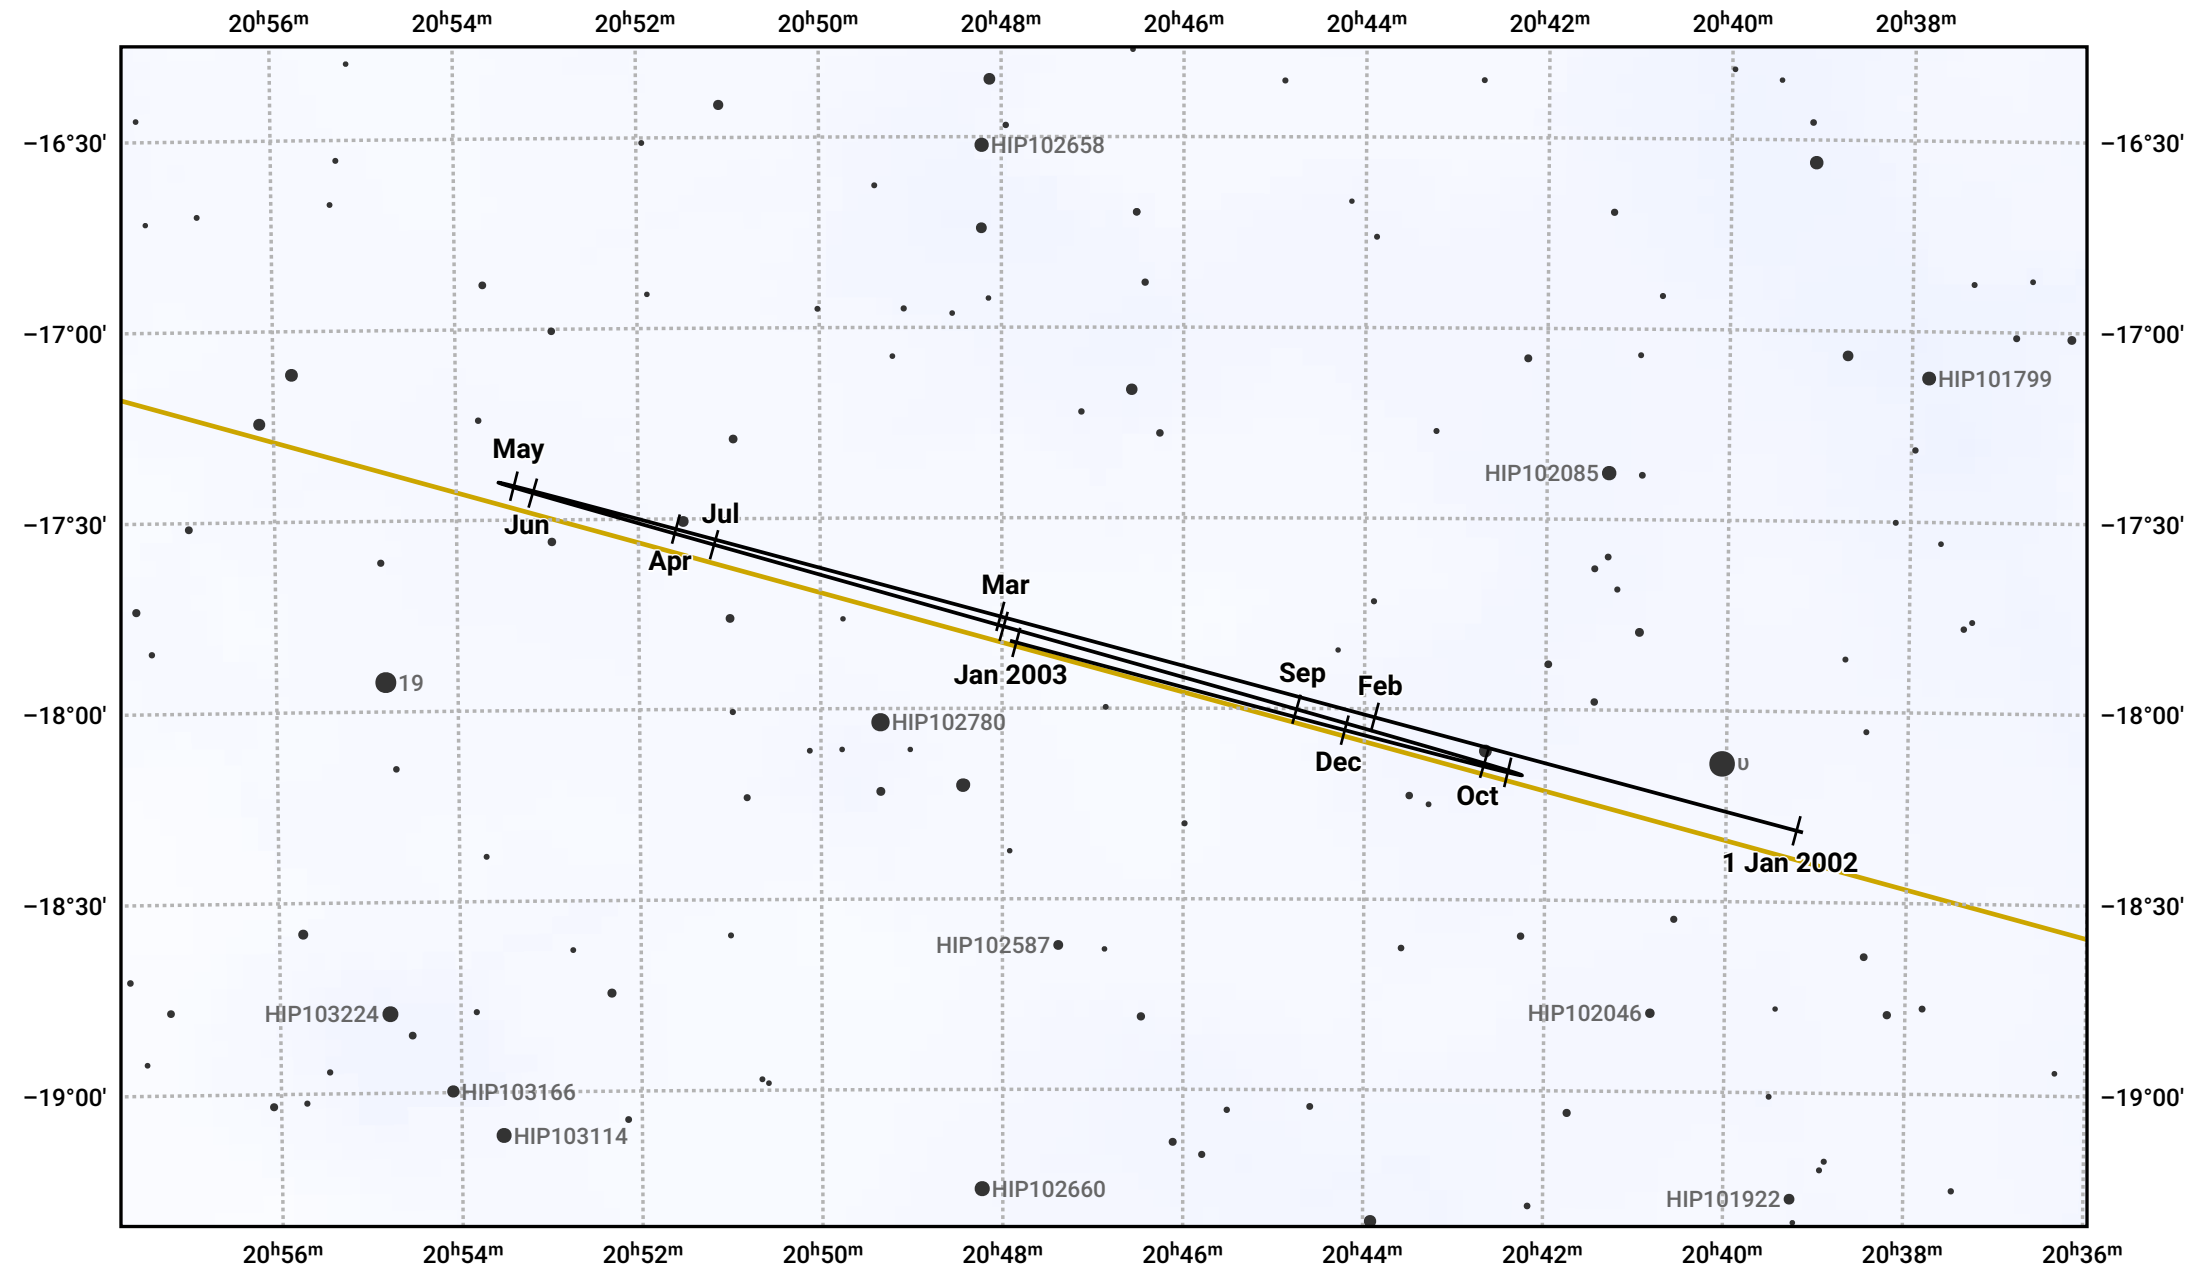

# The path of Neptune in 2002

© Dominic Ford 2011–2023. Date markers placed at midnight UTC. Downloaded from <https://in-the-sky.org>

Magnitude scale:  10.0  9.0  8.0  7.0  6.0  5.0

Ecliptic Plane

Galaxy  
  Bright nebula  
  Open cluster  
  Globular cluster

Date	Mag	Angular size
2002 Jan 1	8.0	2.2"
2002 Apr 1	8.0	2.2"
2002 Jul 1	7.9	2.3"
2002 Oct 1	7.9	2.3"
2003 Jan 1	8.0	2.2"