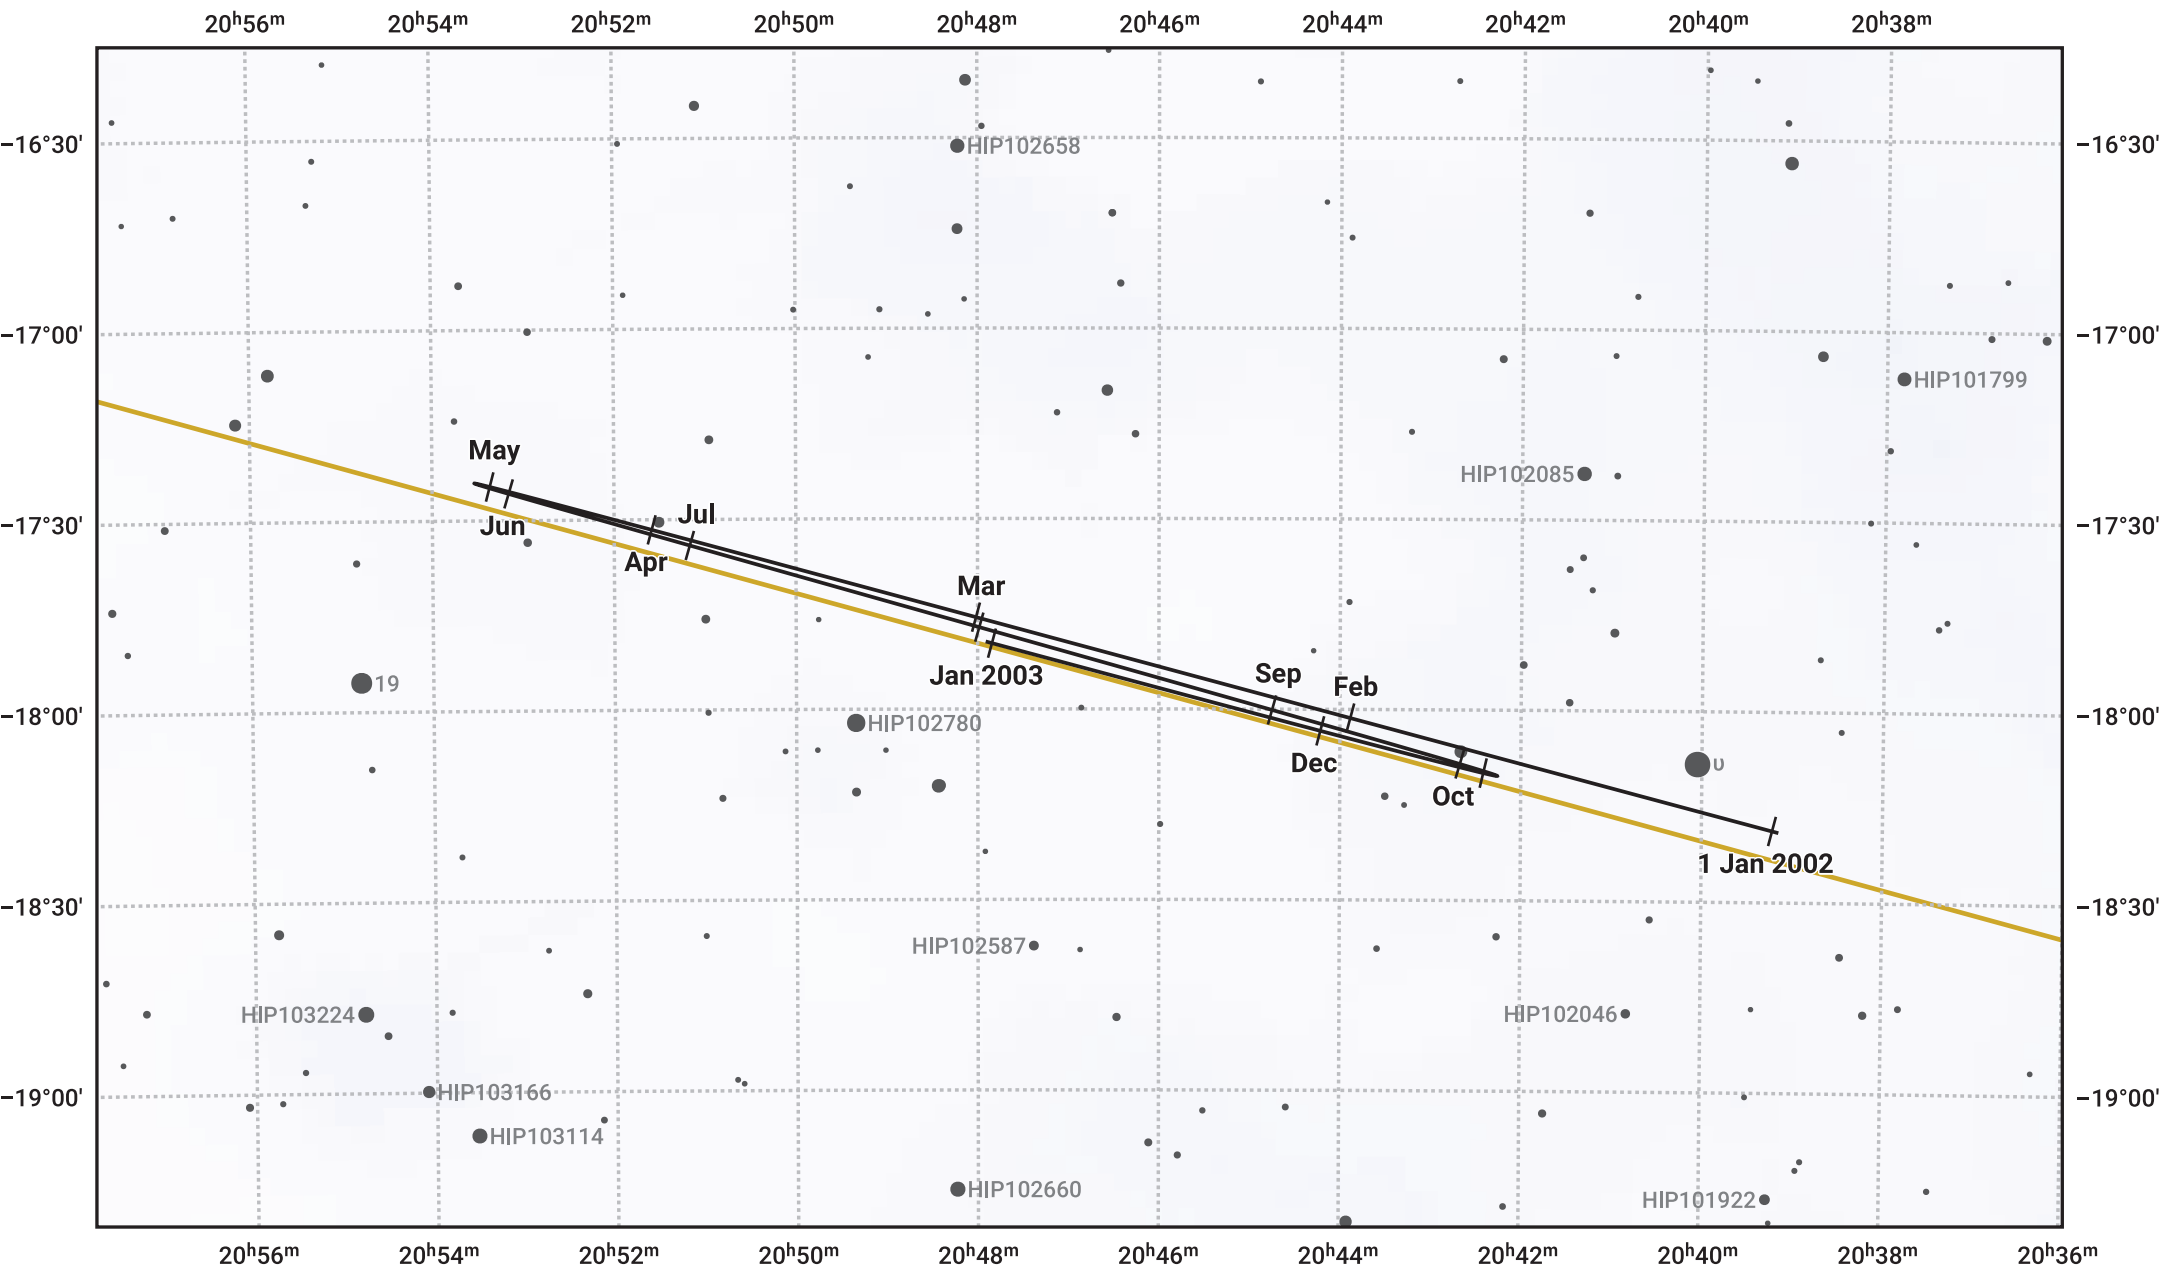

The path of Neptune in 2002

© Dominic Ford 2011–2023. Date markers placed at midnight UTC. Downloaded from <https://in-the-sky.org>

Magnitude scale: 10.0 9.0 8.0 7.0 6.0 5.0

Ecliptic Plane

- Galaxy
- Bright nebula
- Open cluster
- Globular cluster

Date	Mag	Angular size
2002 Jan 1	8.0	2.2"
2002 Apr 1	8.0	2.2"
2002 Jul 1	7.9	2.3"
2002 Oct 1	7.9	2.3"
2003 Jan 1	8.0	2.2"