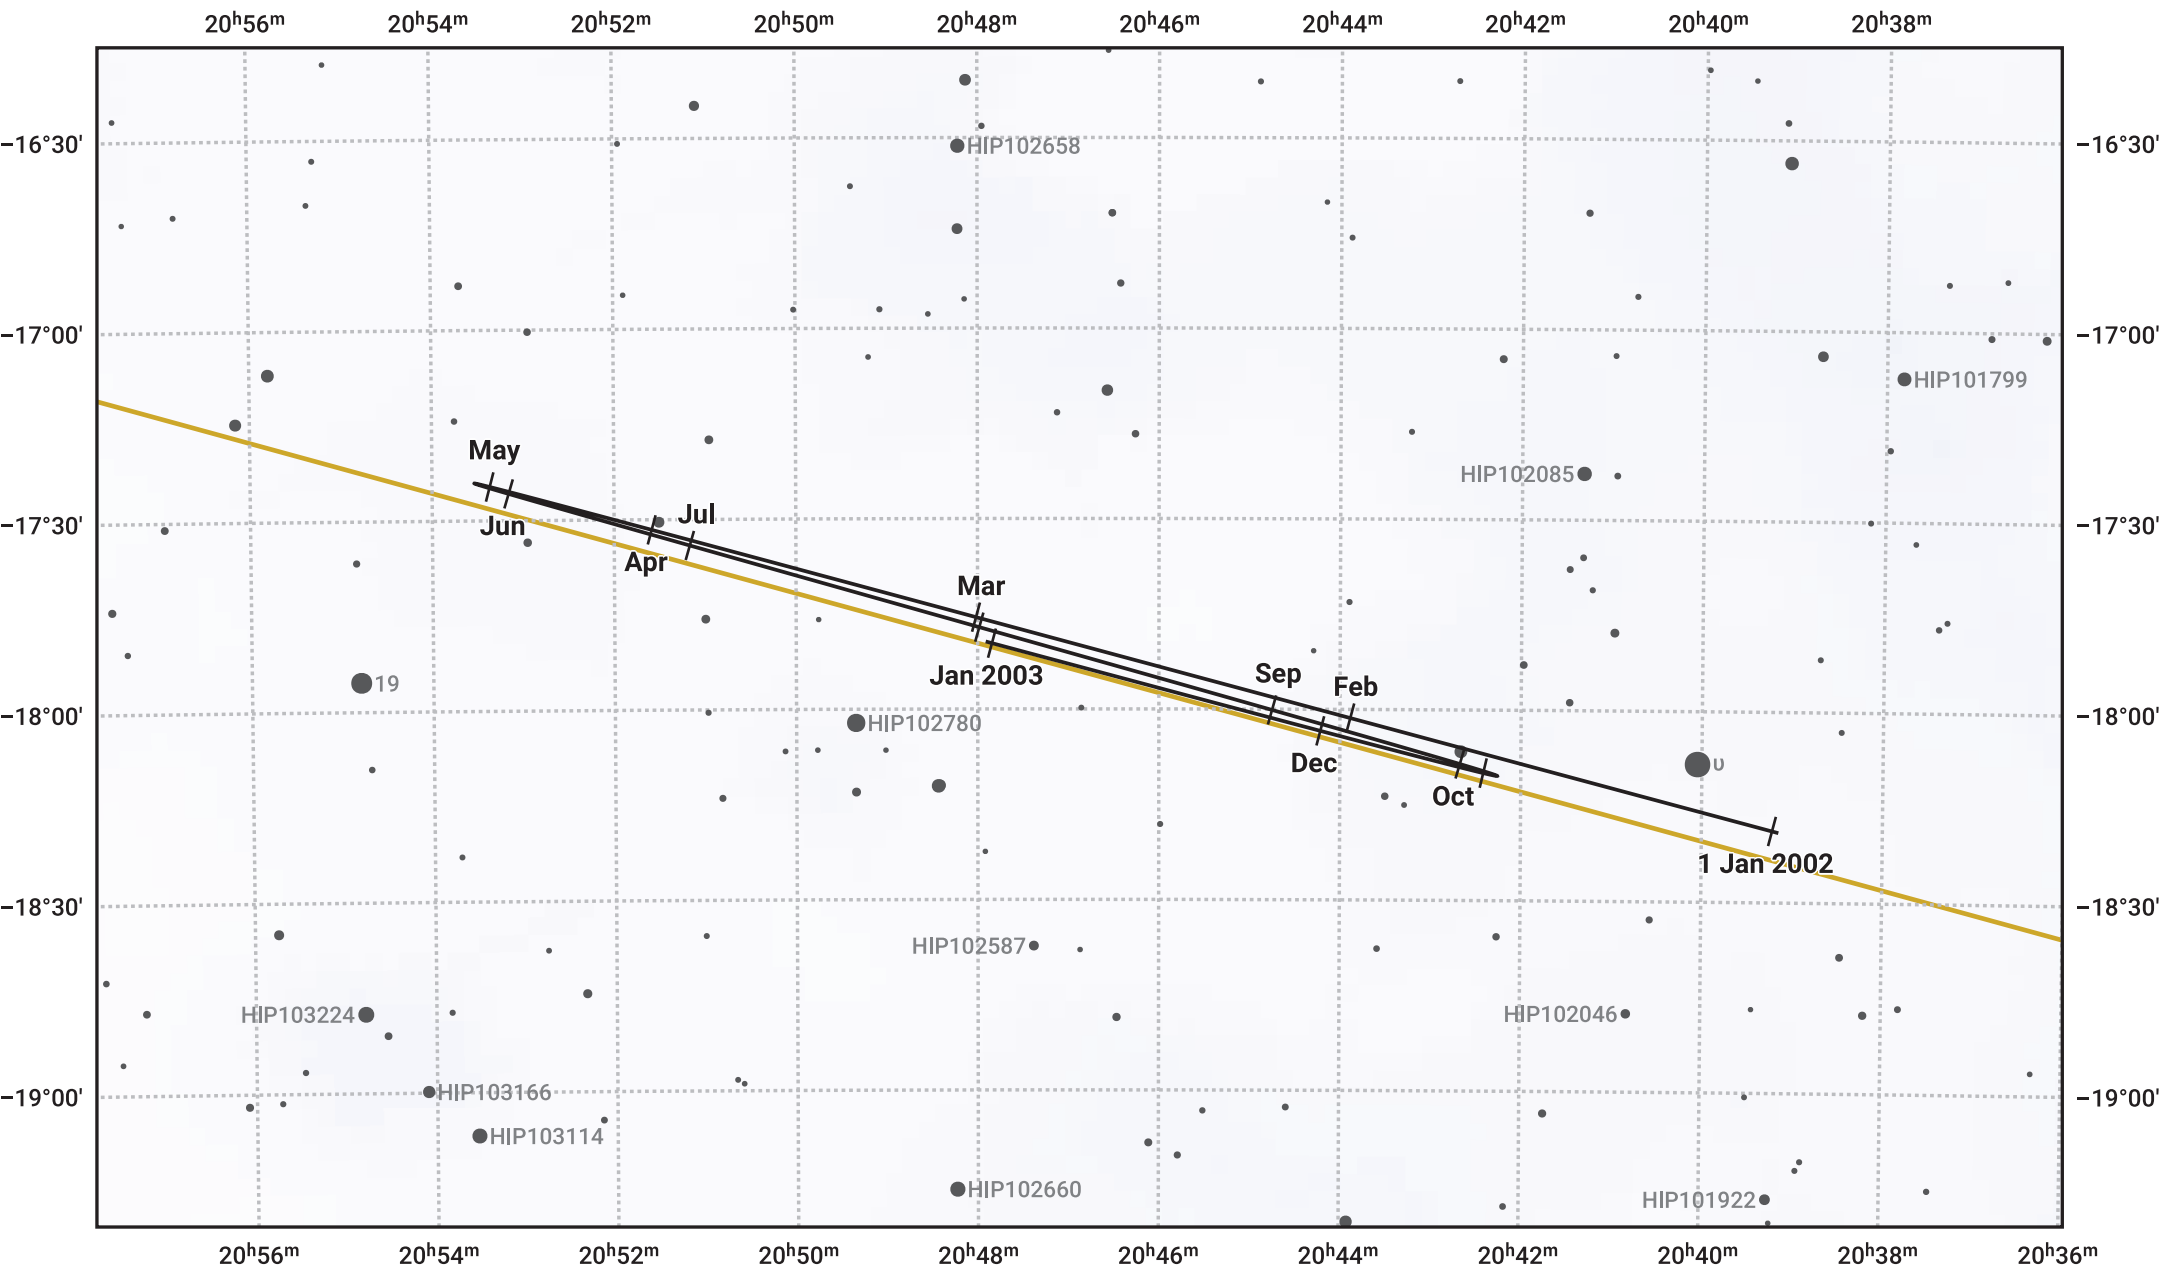

The path of Neptune in 2002

© Dominic Ford 2011–2024. Date markers placed at midnight UTC. Downloaded from <https://in-the-sky.org>

Magnitude scale: 10.0 9.0 8.0 7.0 6.0 5.0

Ecliptic Plane

- Galaxy
- Bright nebula
- Open cluster
- Globular cluster

Date	Mag	Angular size
2002 Jan 1	8.0	2.2"
2002 Apr 1	8.0	2.2"
2002 Jul 1	7.9	2.3"
2002 Oct 1	7.9	2.3"
2003 Jan 1	8.0	2.2"