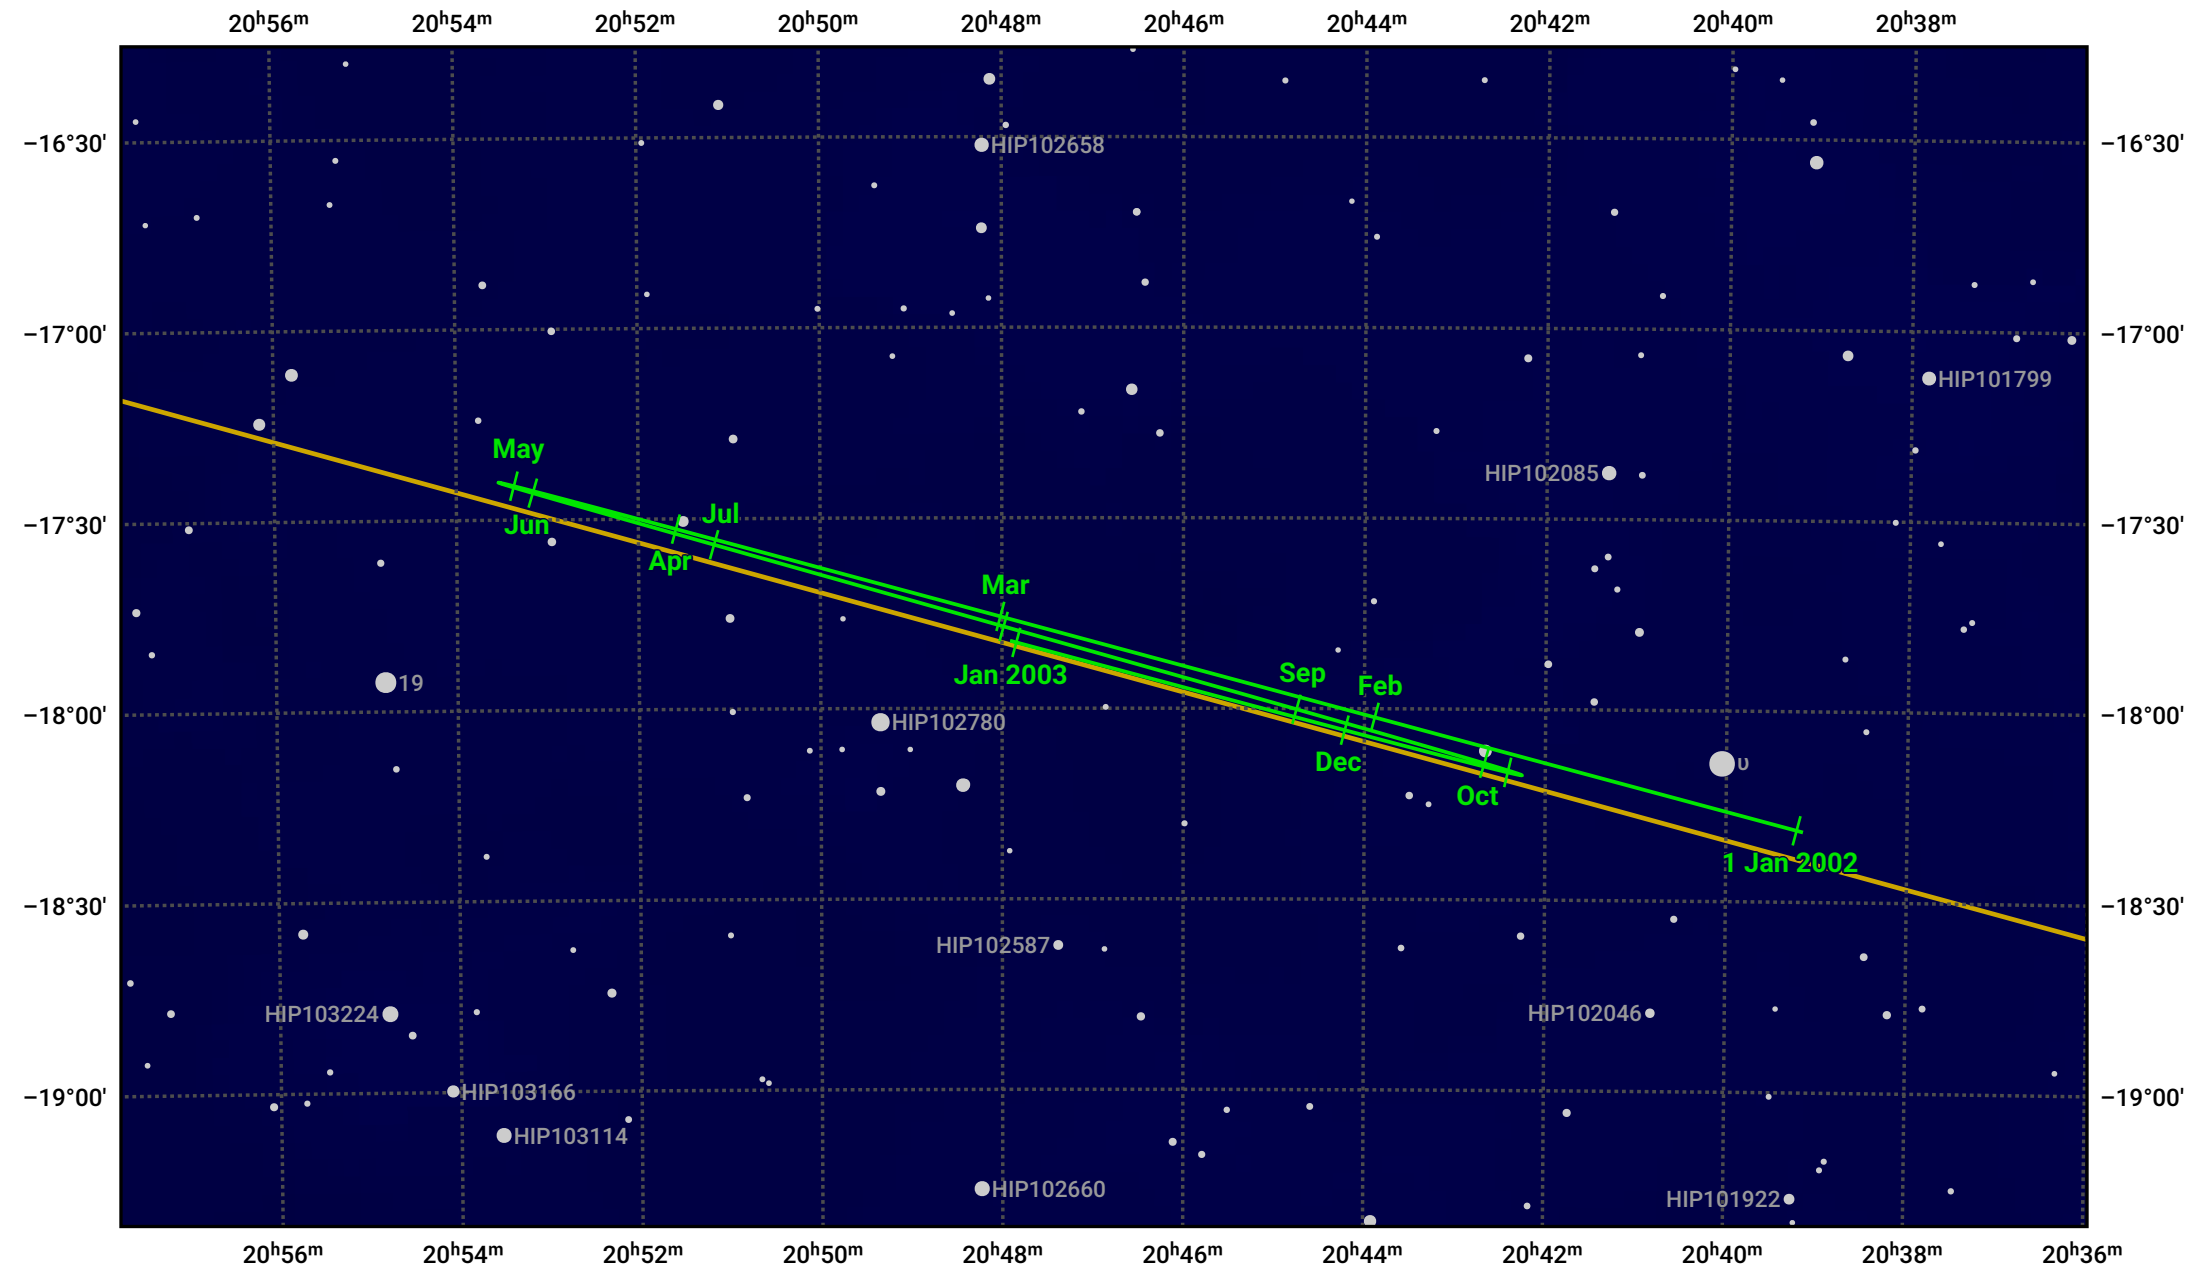

The path of Neptune in 2002

© Dominic Ford 2011–2024. Date markers placed at midnight UTC. Downloaded from <https://in-the-sky.org>

Magnitude scale: ● 10.0 ● 9.0 ● 8.0 ● 7.0 ● 6.0 ● 5.0

— Ecliptic Plane

● Galaxy ■ Bright nebula ● Open cluster ● Globular cluster

Date	Mag	Angular size
2002 Jan 1	8.0	2.2"
2002 Apr 1	8.0	2.2"
2002 Jul 1	7.9	2.3"
2002 Oct 1	7.9	2.3"
2003 Jan 1	8.0	2.2"