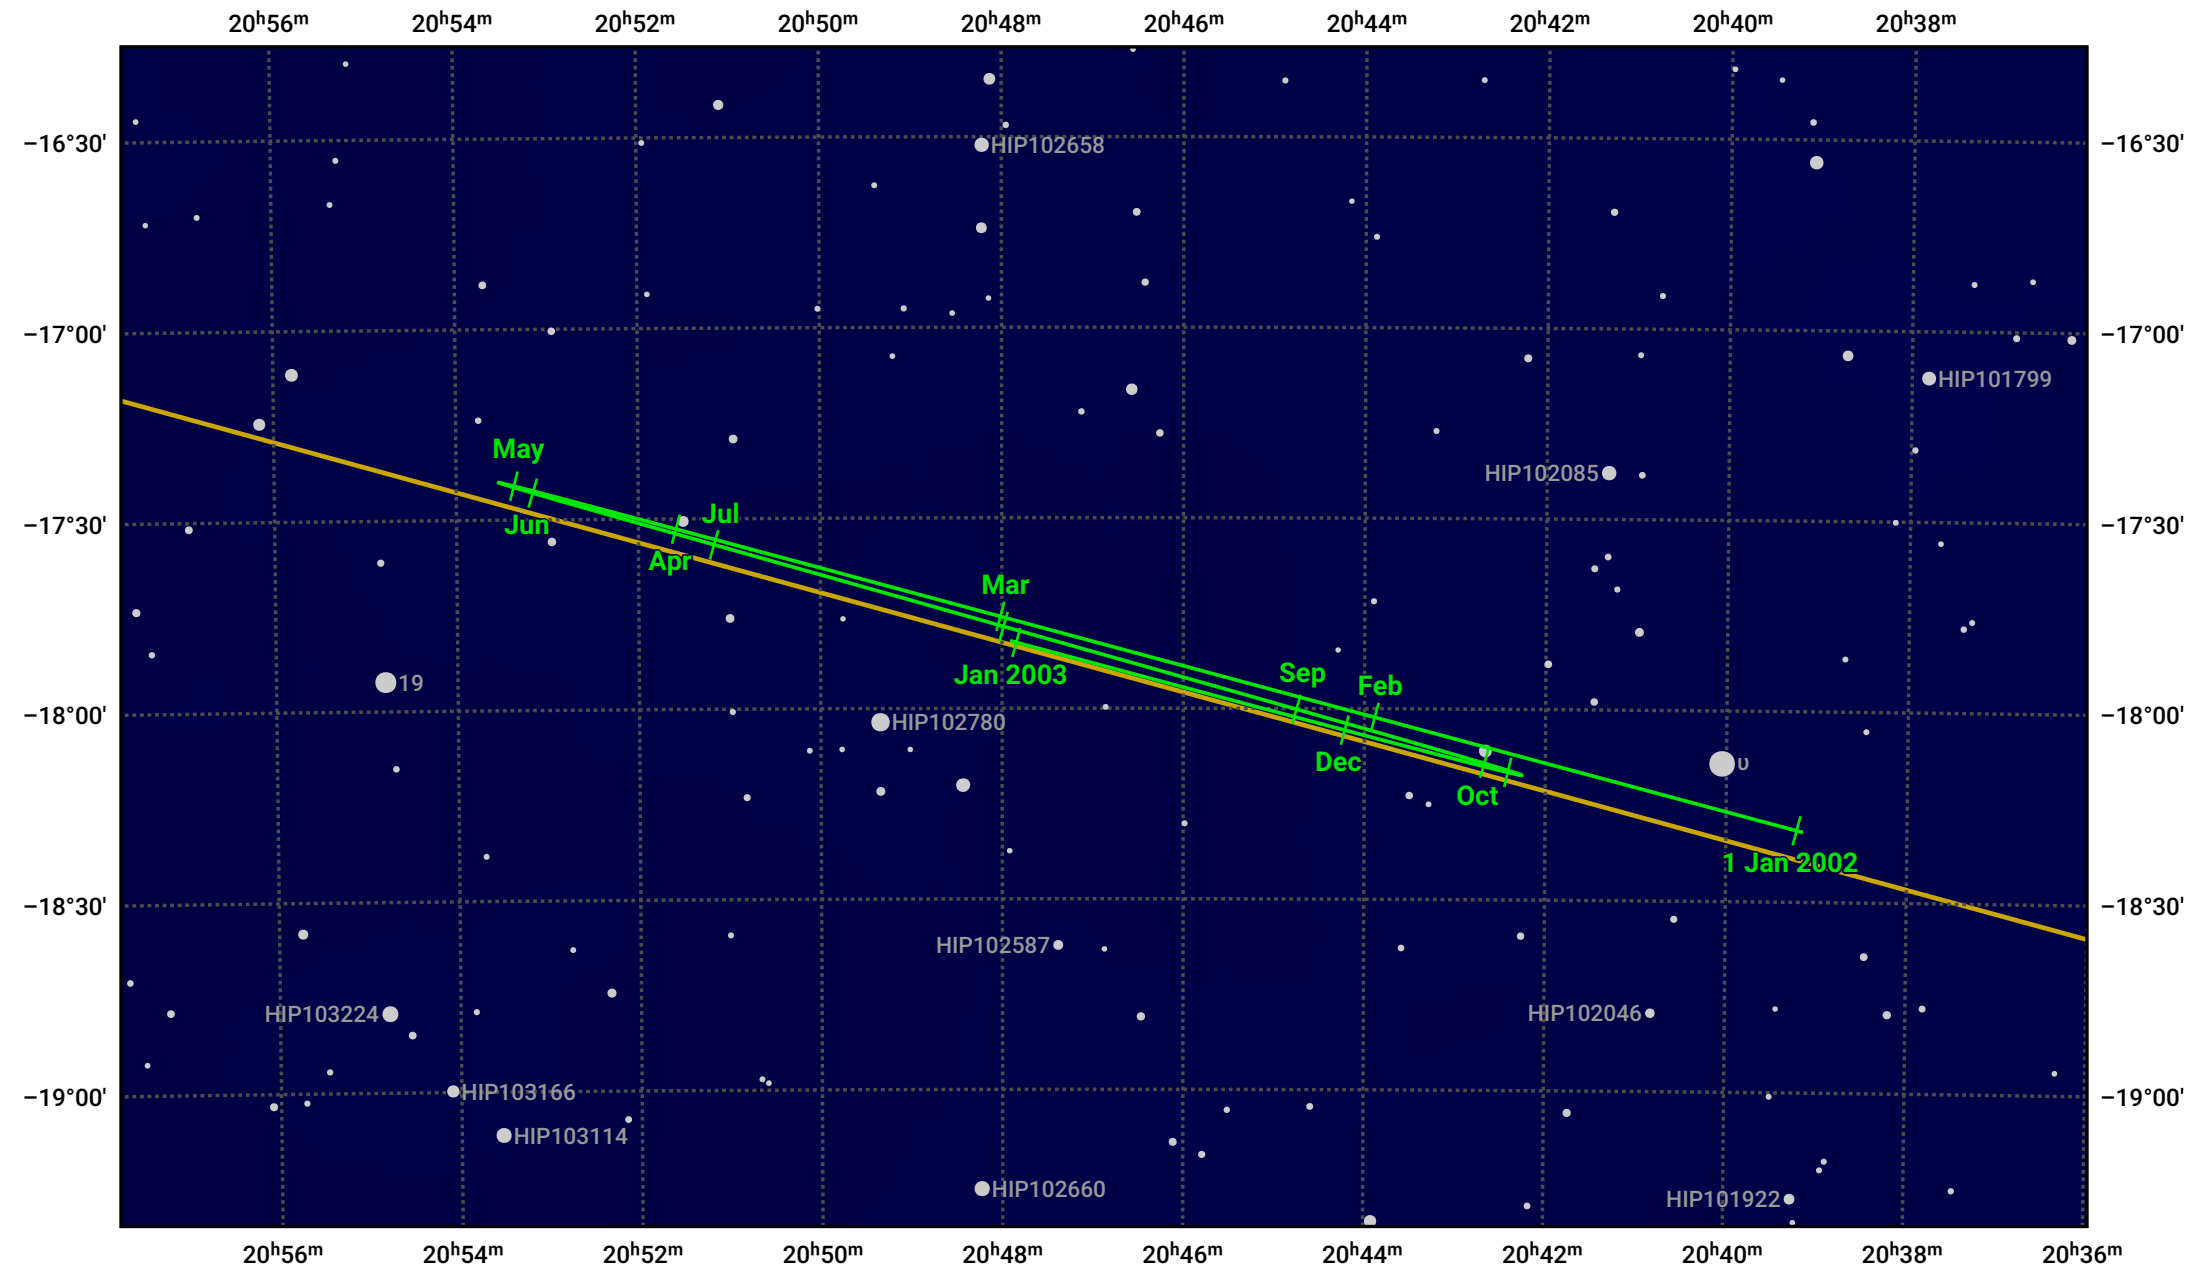

The path of Neptune in 2002

© Dominic Ford 2011–2023. Date markers placed at midnight UTC. Downloaded from <https://in-the-sky.org>

Magnitude scale: ● 10.0 ● 9.0 ● 8.0 ● 7.0 ● 6.0 ● 5.0

— Ecliptic Plane

● Galaxy ■ Bright nebula ● Open cluster ● Globular cluster

Date	Mag	Angular size
2002 Jan 1	8.0	2.2"
2002 Apr 1	8.0	2.2"
2002 Jul 1	7.9	2.3"
2002 Oct 1	7.9	2.3"
2003 Jan 1	8.0	2.2"