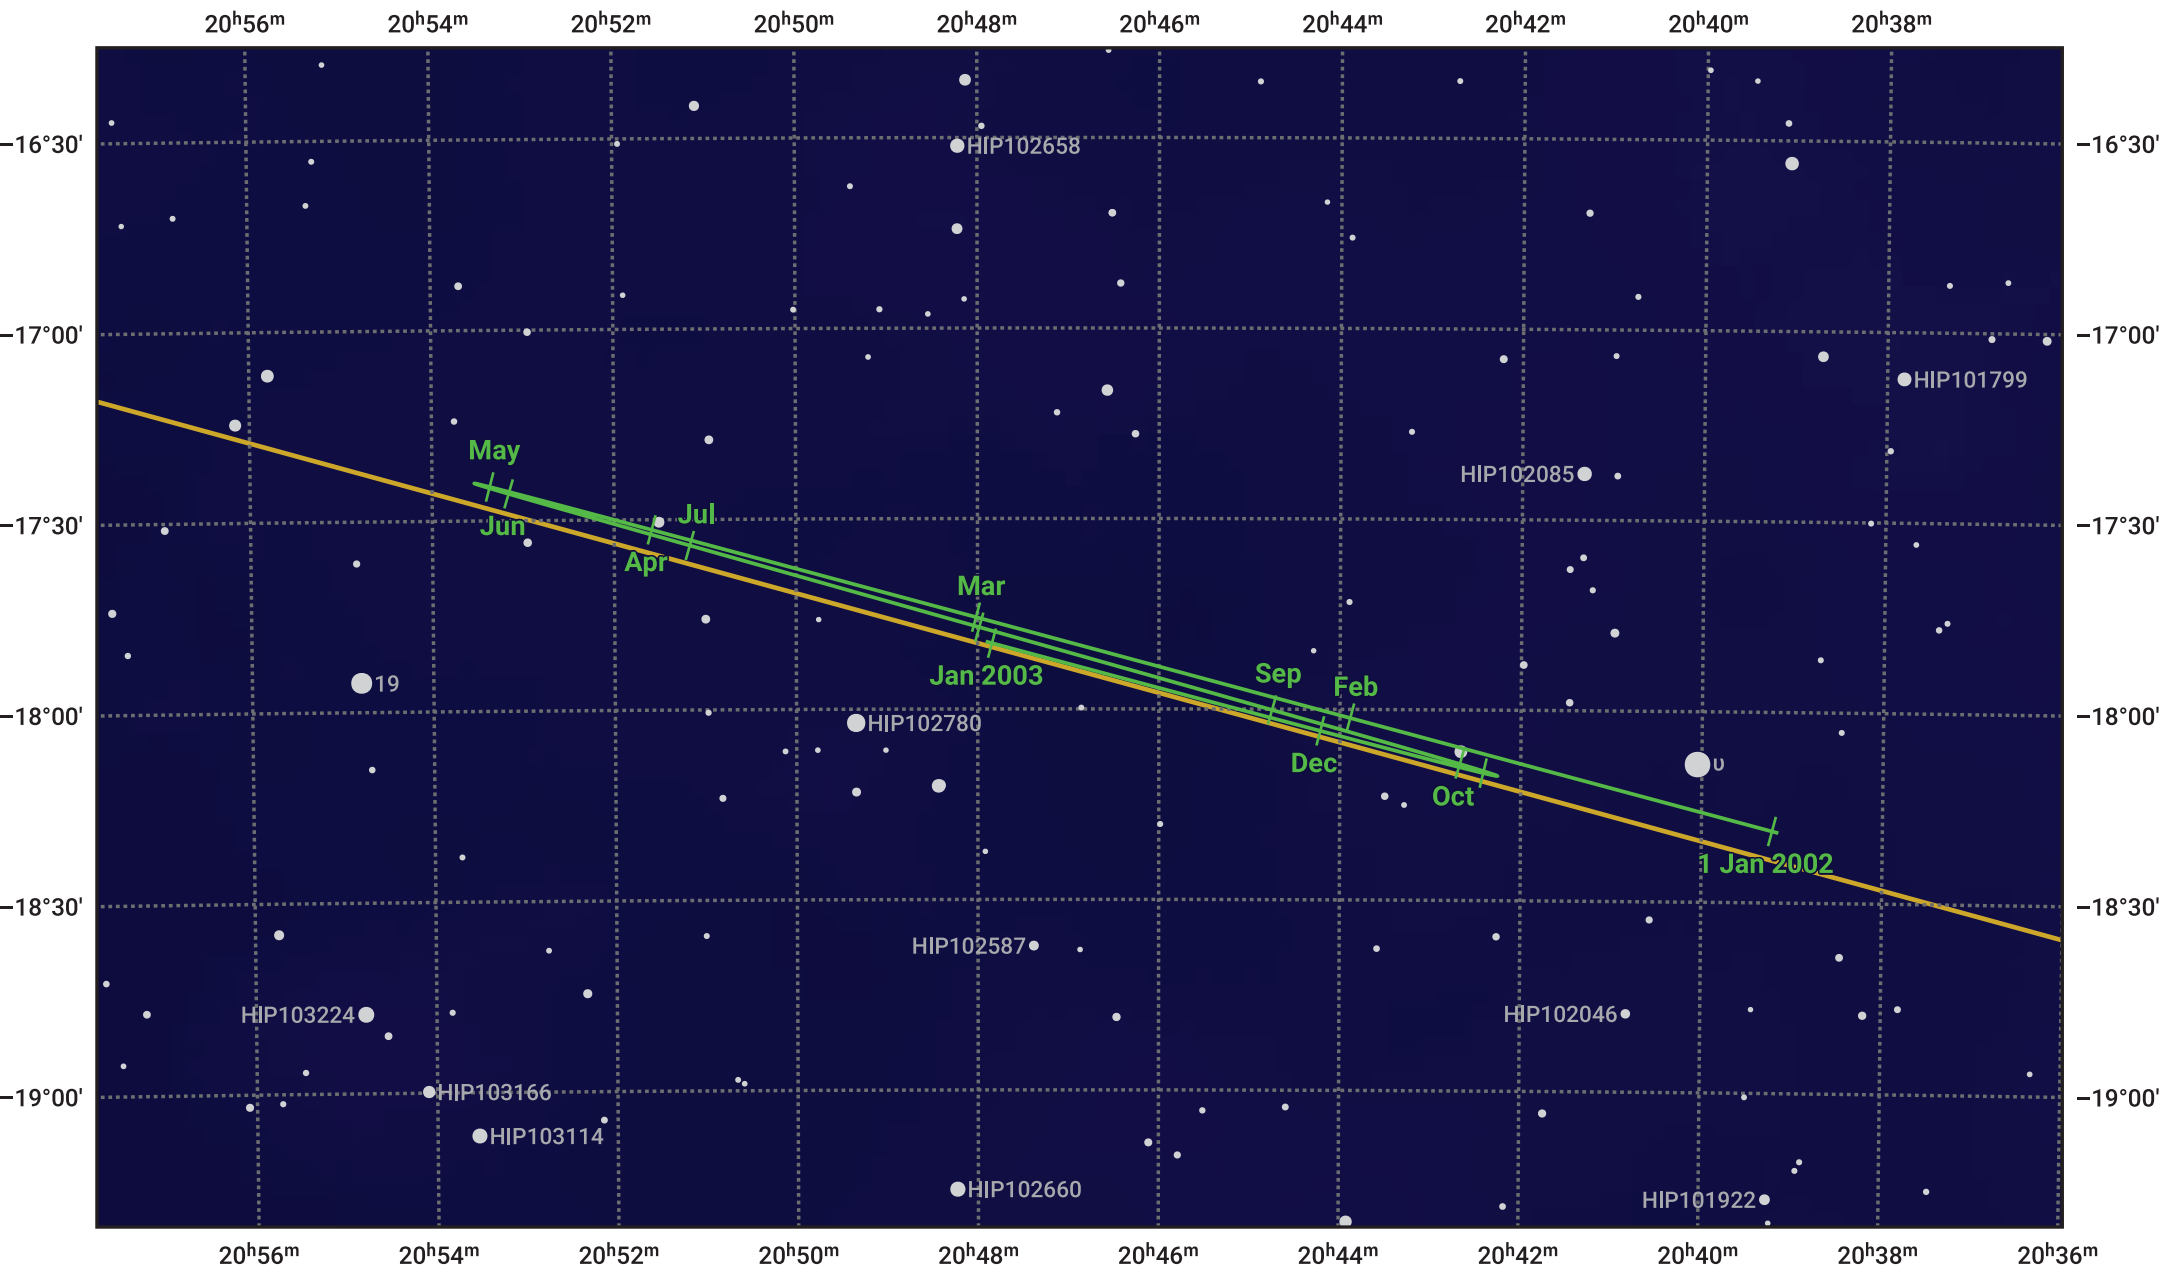

The path of Neptune in 2002

© Dominic Ford 2011–2024. Date markers placed at midnight UTC. Downloaded from <https://in-the-sky.org>

Magnitude scale: ● 10.0 ● 9.0 ● 8.0 ● 7.0 ● 6.0 ● 5.0

— Ecliptic Plane

- Galaxy
- Bright nebula
- Open cluster
- Globular cluster

Date	Mag	Angular size
2002 Jan 1	8.0	2.2"
2002 Apr 1	8.0	2.2"
2002 Jul 1	7.9	2.3"
2002 Oct 1	7.9	2.3"
2003 Jan 1	8.0	2.2"