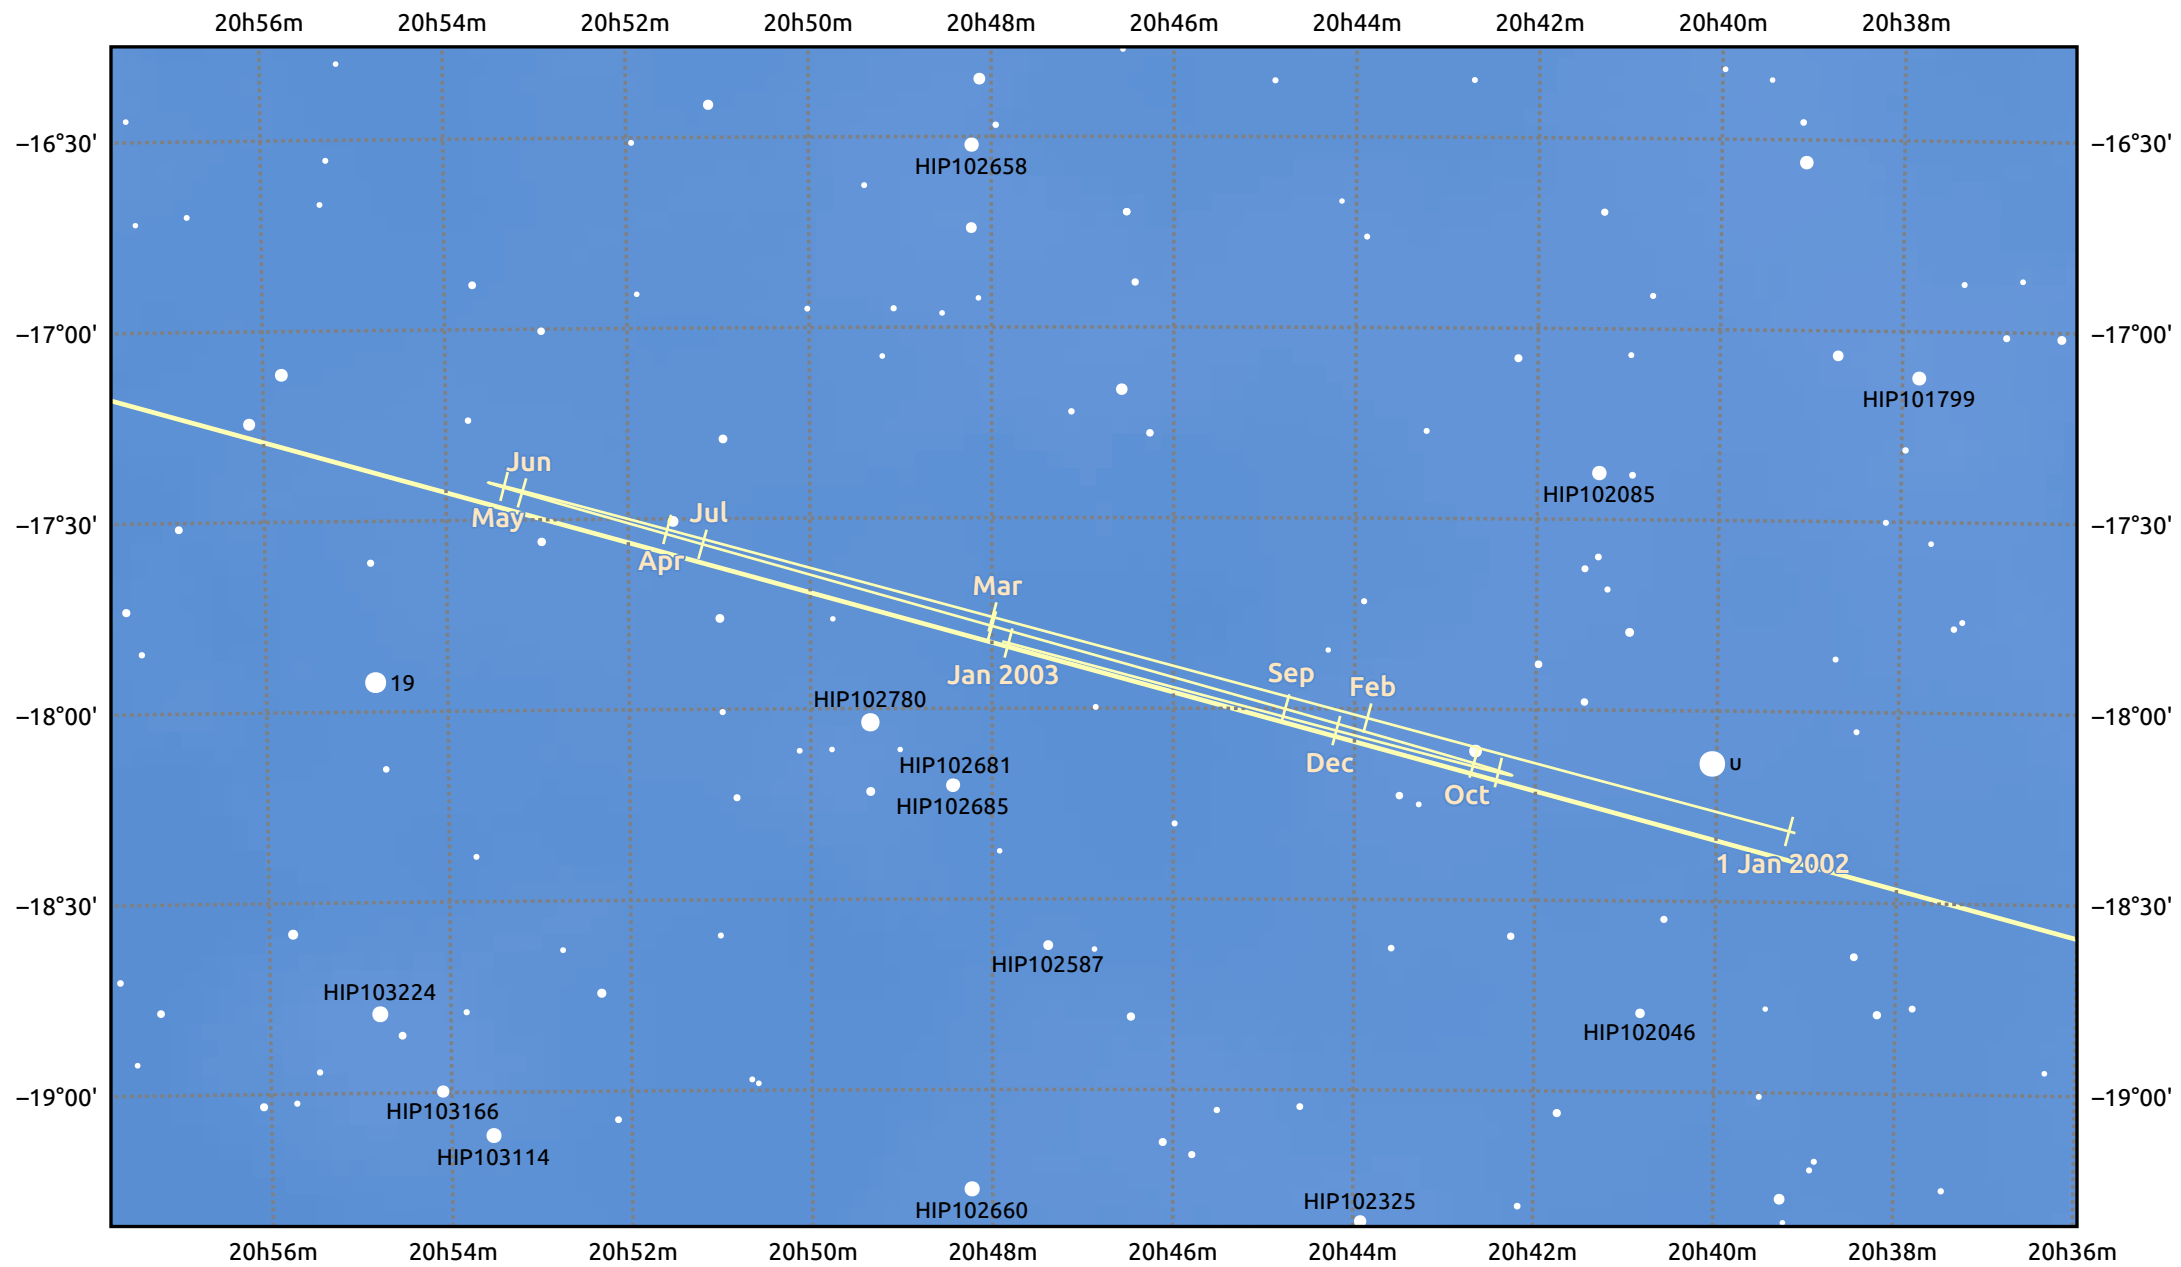

The path of Neptune in 2002

© Dominic Ford 2011–2025. Date markers placed at midnight UTC. Downloaded from <https://in-the-sky.org>

Magnitude scale: • 10.0 • 9.0 • 8.0 • 7.0 • 6.0 • 5.0

— Ecliptic Plane

Galaxy Bright nebula Open cluster Globular cluster Planetary nebula

| Date | Mag | Angular size |
|------------|-----|--------------|
| 2002 Jan 1 | 8.0 | 2.2" |
| 2002 Apr 1 | 8.0 | 2.2" |
| 2002 Jul 1 | 7.9 | 2.3" |
| 2002 Oct 1 | 7.9 | 2.3" |
| 2003 Jan 1 | 8.0 | 2.2" |