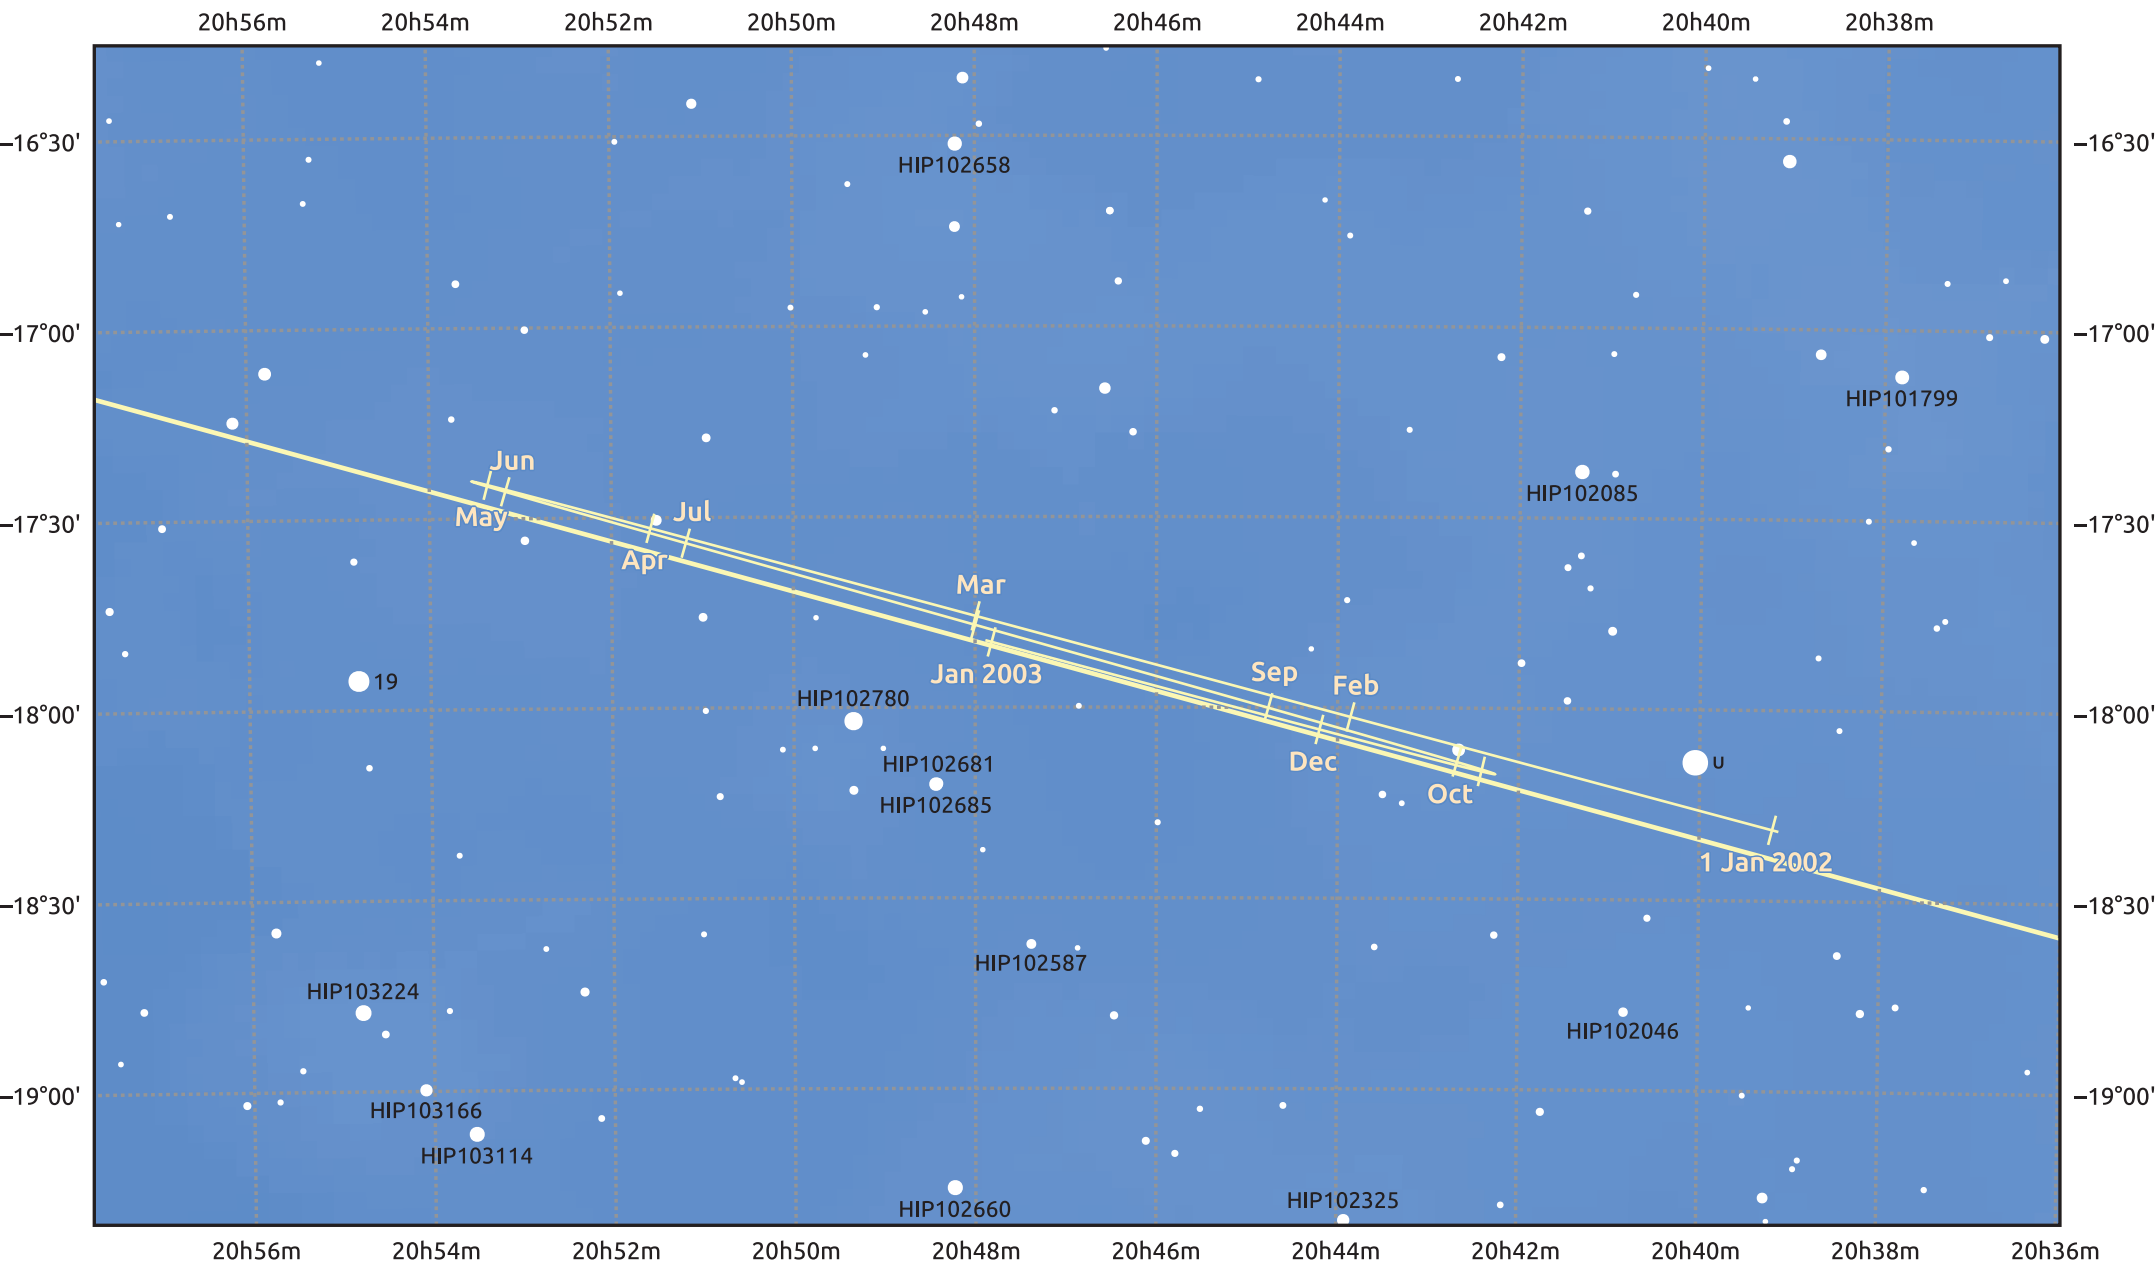

# The path of Neptune in 2002

© Dominic Ford 2011–2025. Date markers placed at midnight UTC. Downloaded from <https://in-the-sky.org>

Magnitude scale: • 10.0 • 9.0 • 8.0 • 7.0 • 6.0 • 5.0

— Ecliptic Plane

Galaxy    Bright nebula    Open cluster    Globular cluster    Planetary nebula

Date	Mag	Angular size
2002 Jan 1	8.0	2.2"
2002 Apr 1	8.0	2.2"
2002 Jul 1	7.9	2.3"
2002 Oct 1	7.9	2.3"
2003 Jan 1	8.0	2.2"