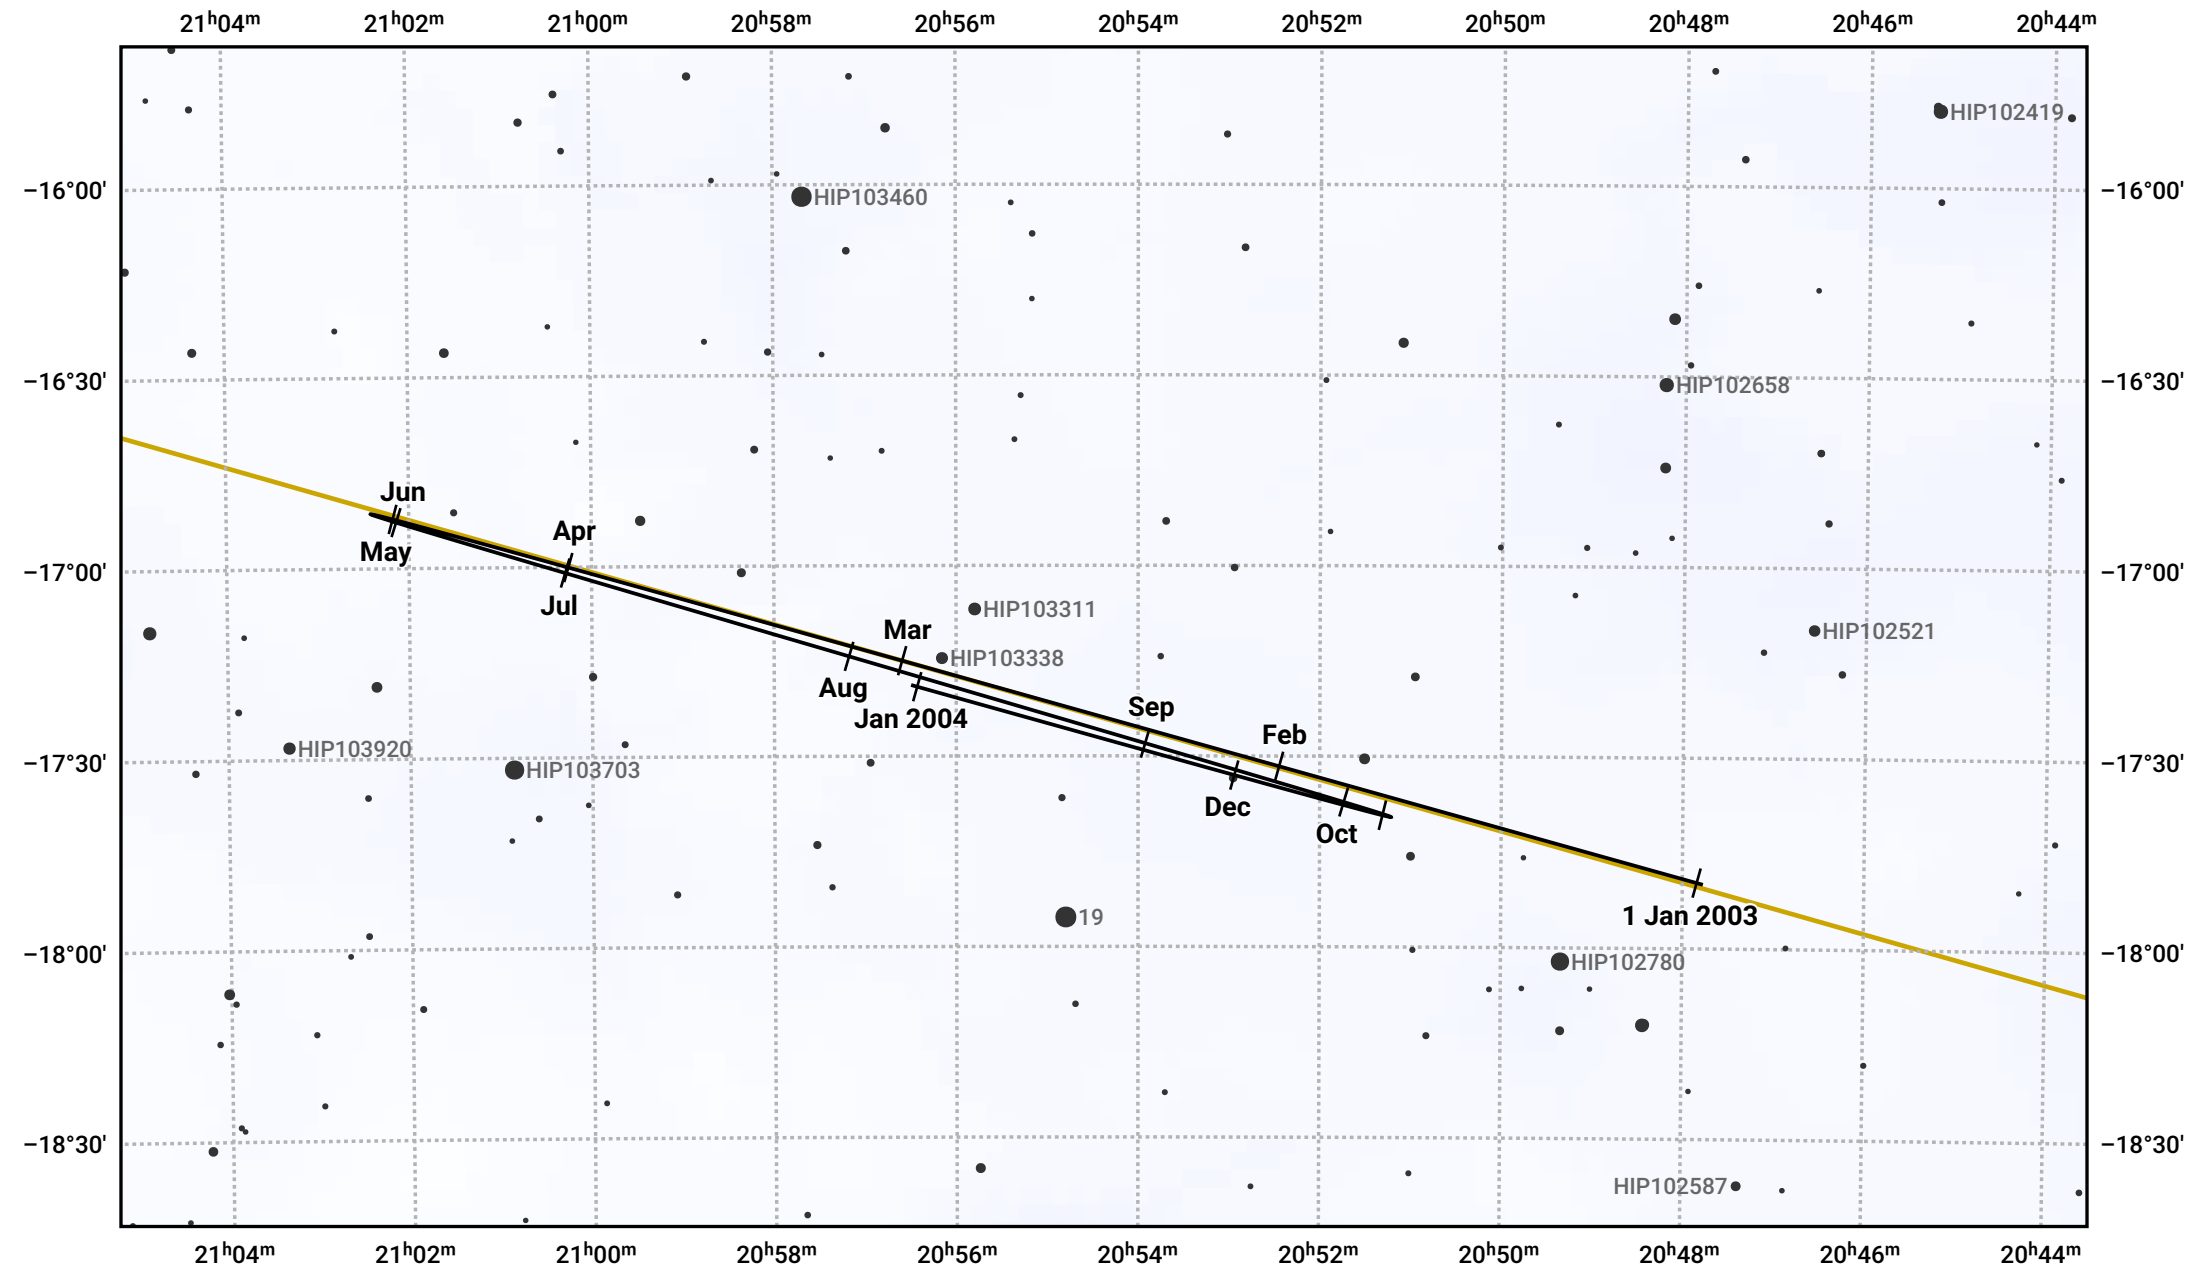

The path of Neptune in 2003

© Dominic Ford 2011–2023. Date markers placed at midnight UTC. Downloaded from <https://in-the-sky.org>

Magnitude scale: 10.0 9.0 8.0 7.0 6.0 5.0

Ecliptic Plane

Galaxy
 Bright nebula
 Open cluster
 Globular cluster

Date	Mag	Angular size
2003 Jan 1	8.0	2.2"
2003 Apr 1	8.0	2.2"
2003 Jul 1	7.9	2.3"
2003 Oct 1	7.9	2.3"
2004 Jan 1	8.0	2.2"