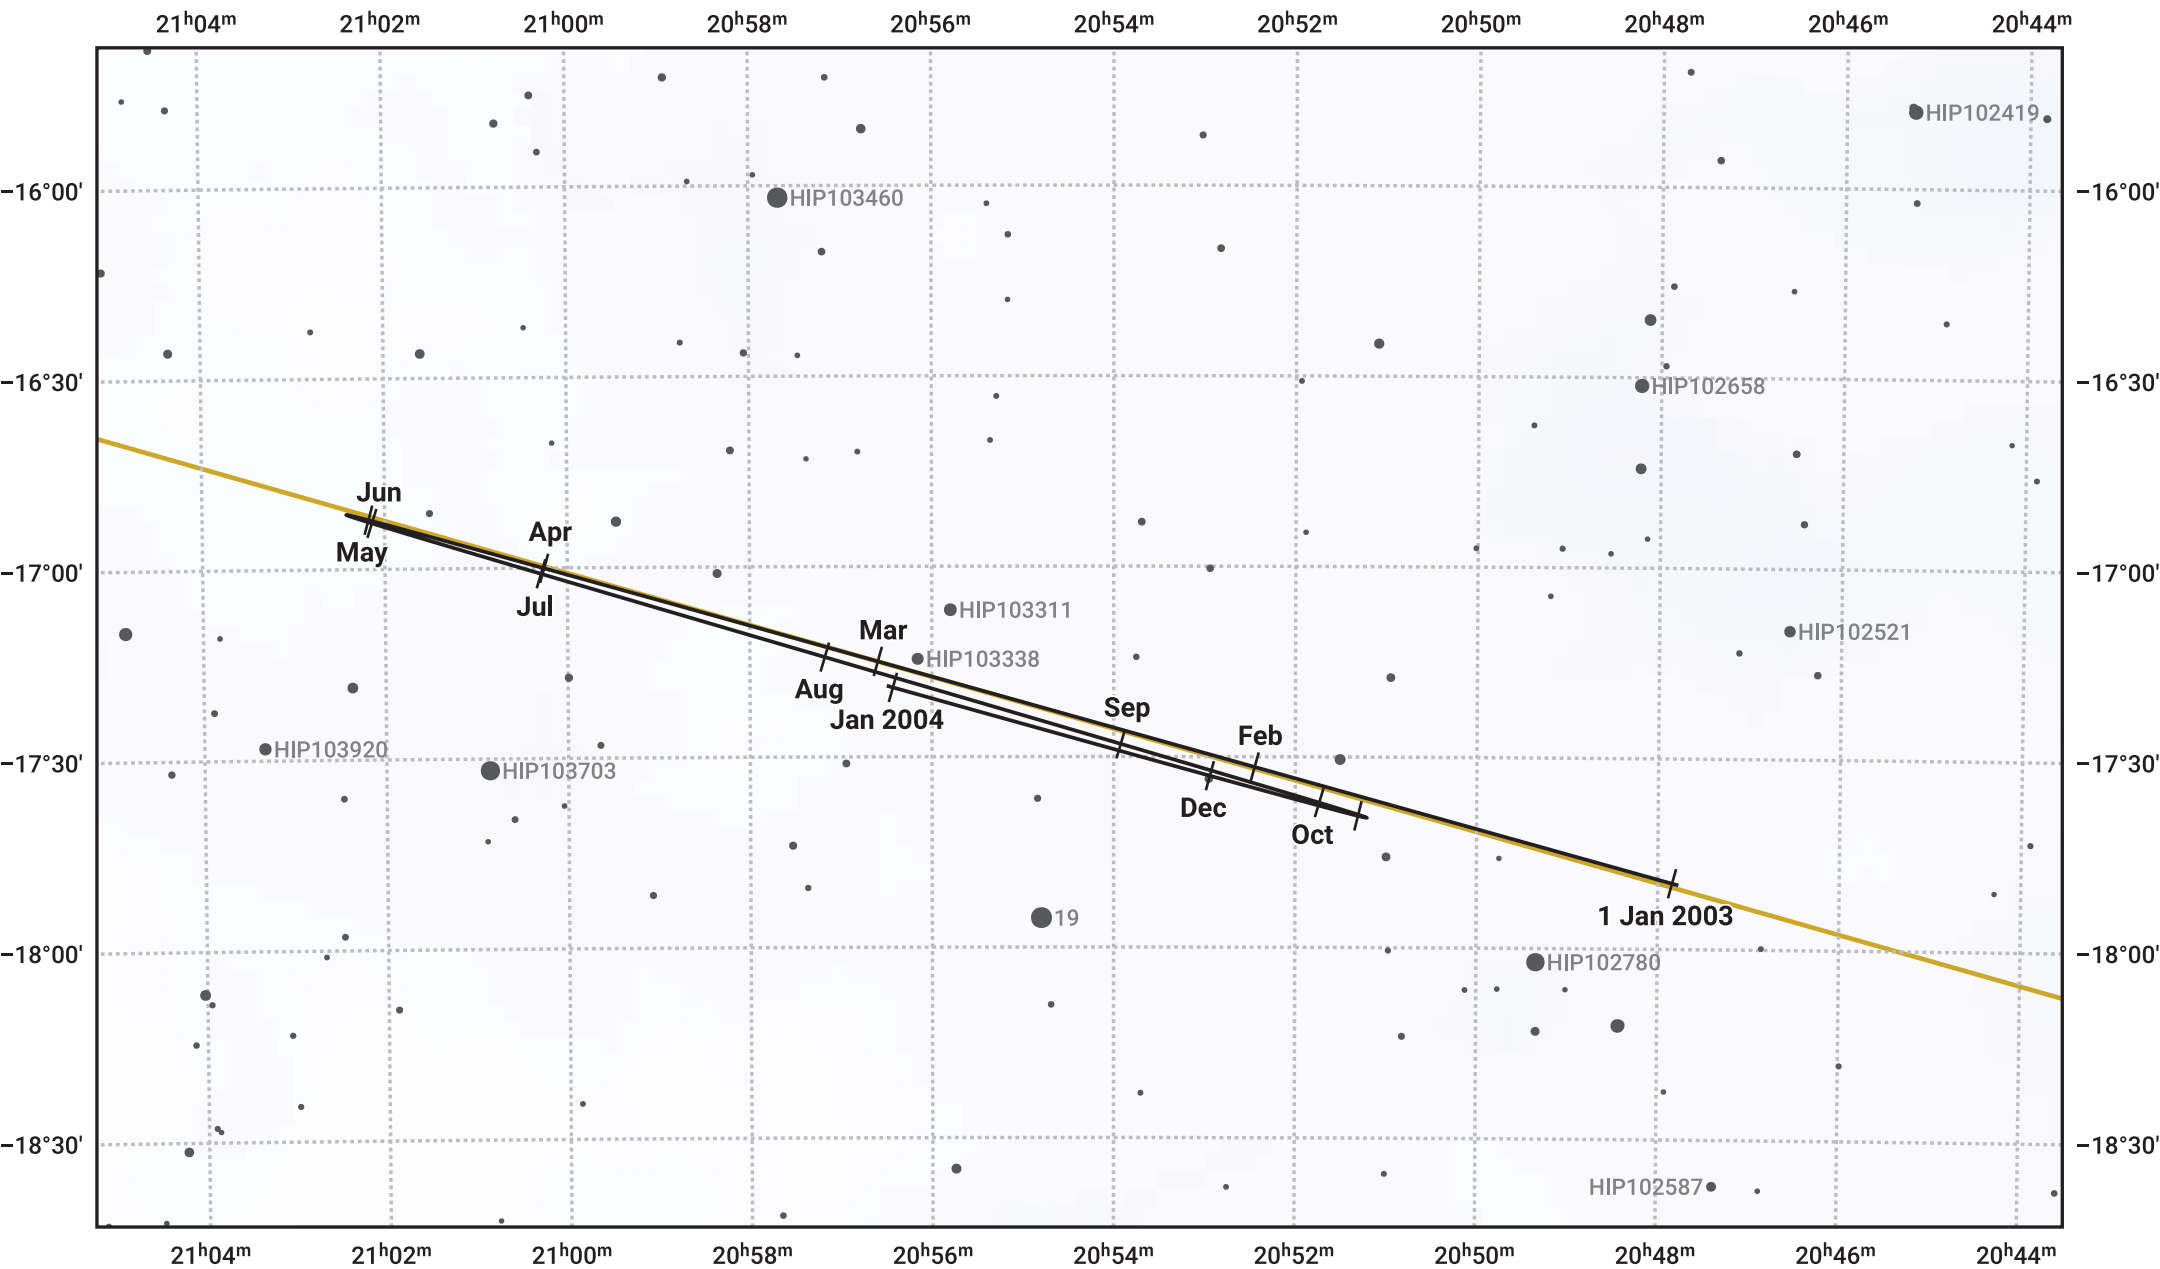

# The path of Neptune in 2003

© Dominic Ford 2011–2023. Date markers placed at midnight UTC. Downloaded from <https://in-the-sky.org>

Magnitude scale:  10.0  9.0  8.0  7.0  6.0  5.0

Ecliptic Plane

- Galaxy
- Bright nebula
- Open cluster
- + Globular cluster

Date	Mag	Angular size
2003 Jan 1	8.0	2.2"
2003 Apr 1	8.0	2.2"
2003 Jul 1	7.9	2.3"
2003 Oct 1	7.9	2.3"
2004 Jan 1	8.0	2.2"