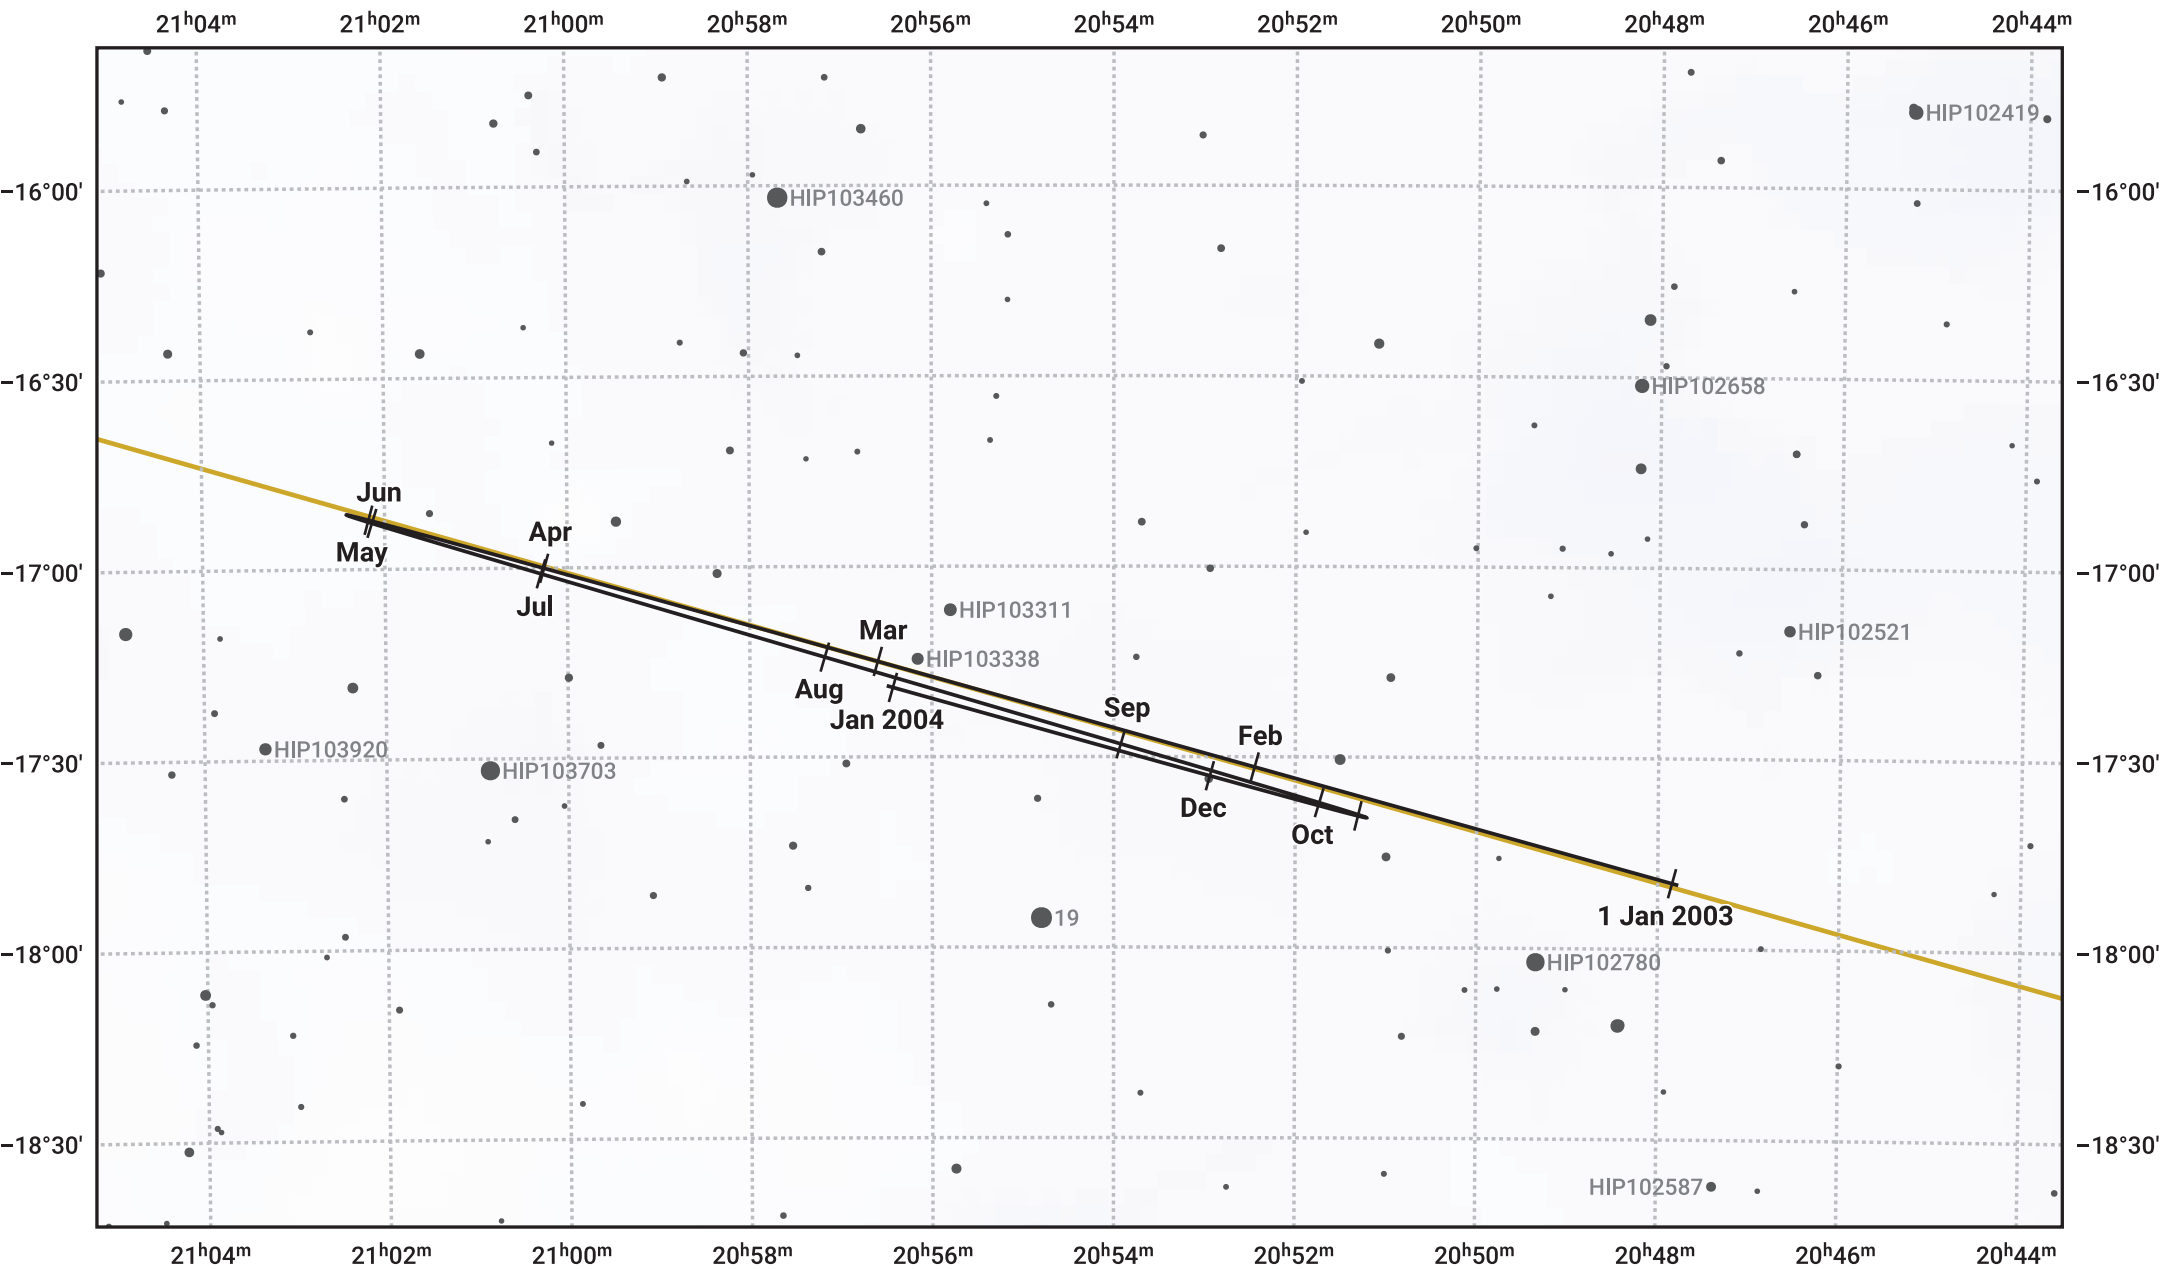

The path of Neptune in 2003

© Dominic Ford 2011–2024. Date markers placed at midnight UTC. Downloaded from <https://in-the-sky.org>

Magnitude scale: 10.0 9.0 8.0 7.0 6.0 5.0

Ecliptic Plane

- Galaxy
- Bright nebula
- Open cluster
- + Globular cluster

| Date | Mag | Angular size |
|------------|-----|--------------|
| 2003 Jan 1 | 8.0 | 2.2" |
| 2003 Apr 1 | 8.0 | 2.2" |
| 2003 Jul 1 | 7.9 | 2.3" |
| 2003 Oct 1 | 7.9 | 2.3" |
| 2004 Jan 1 | 8.0 | 2.2" |